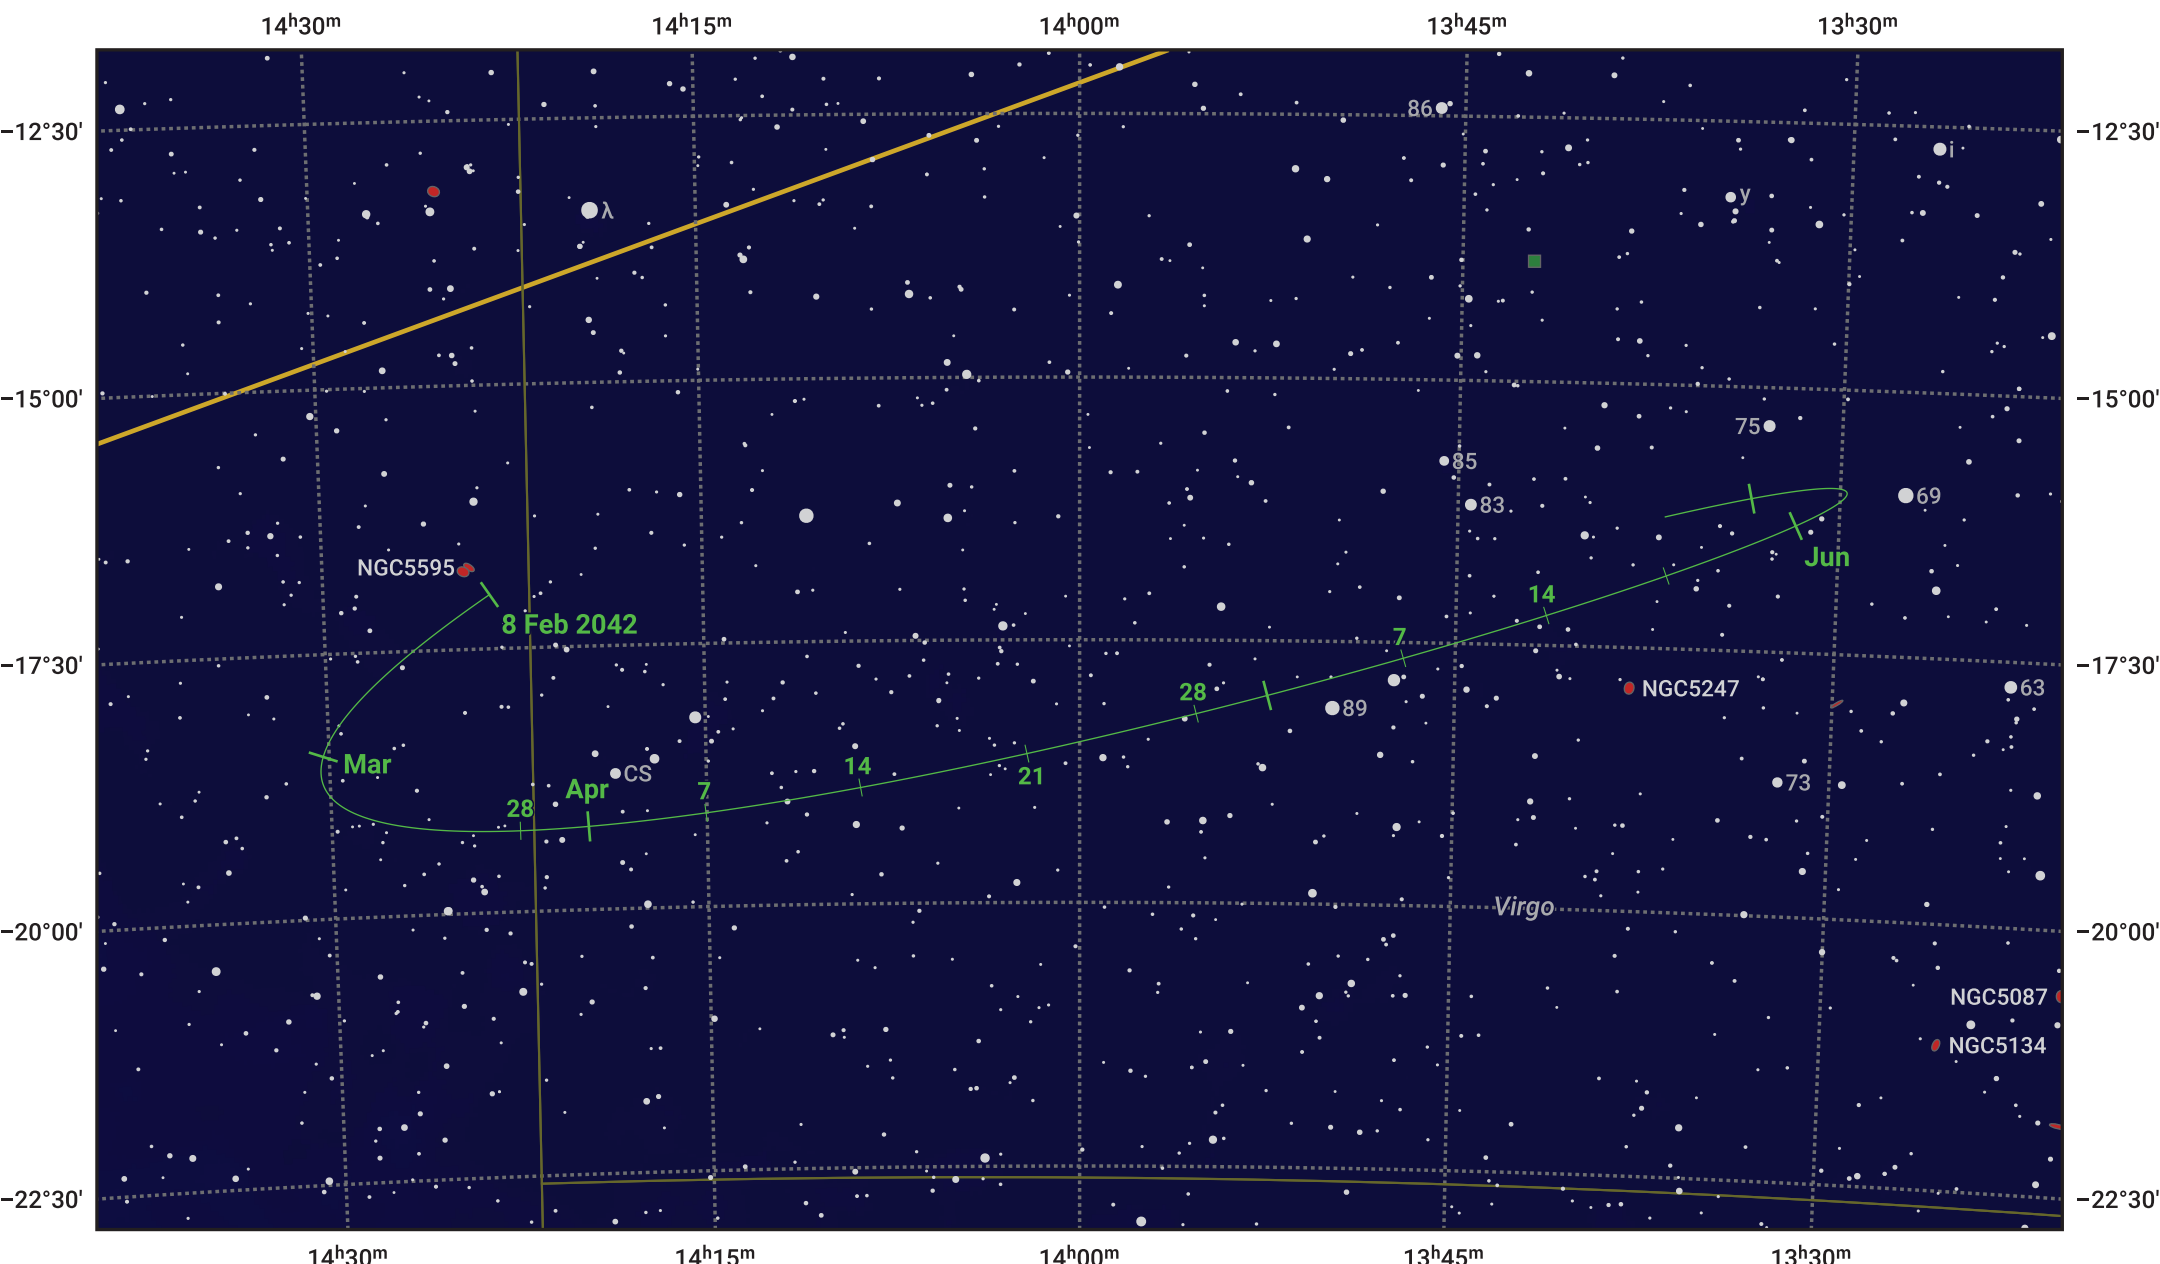

The path of Asteroid 29 Amphitrite around opposition on 24 Apr 2042

© Dominic Ford 2011–2024. Date markers placed at midnight UTC. Downloaded from <https://in-the-sky.org>

Magnitude scale: • 10.0 • 9.0 • 8.0 • 7.0 • 6.0 • 5.0 • 4.0

— Ecliptic Plane

- Galaxy
- Bright nebula
- Open cluster
- ⊕ Globular cluster

Date	Mag
2042 Mar 1	10.7
2042 Apr 1	10.1
2042 Apr 4	10.0
2042 May 1	9.7
2042 Jun 1	10.4
2042 Jul 1	10.9
2042 Jul 6	11.0