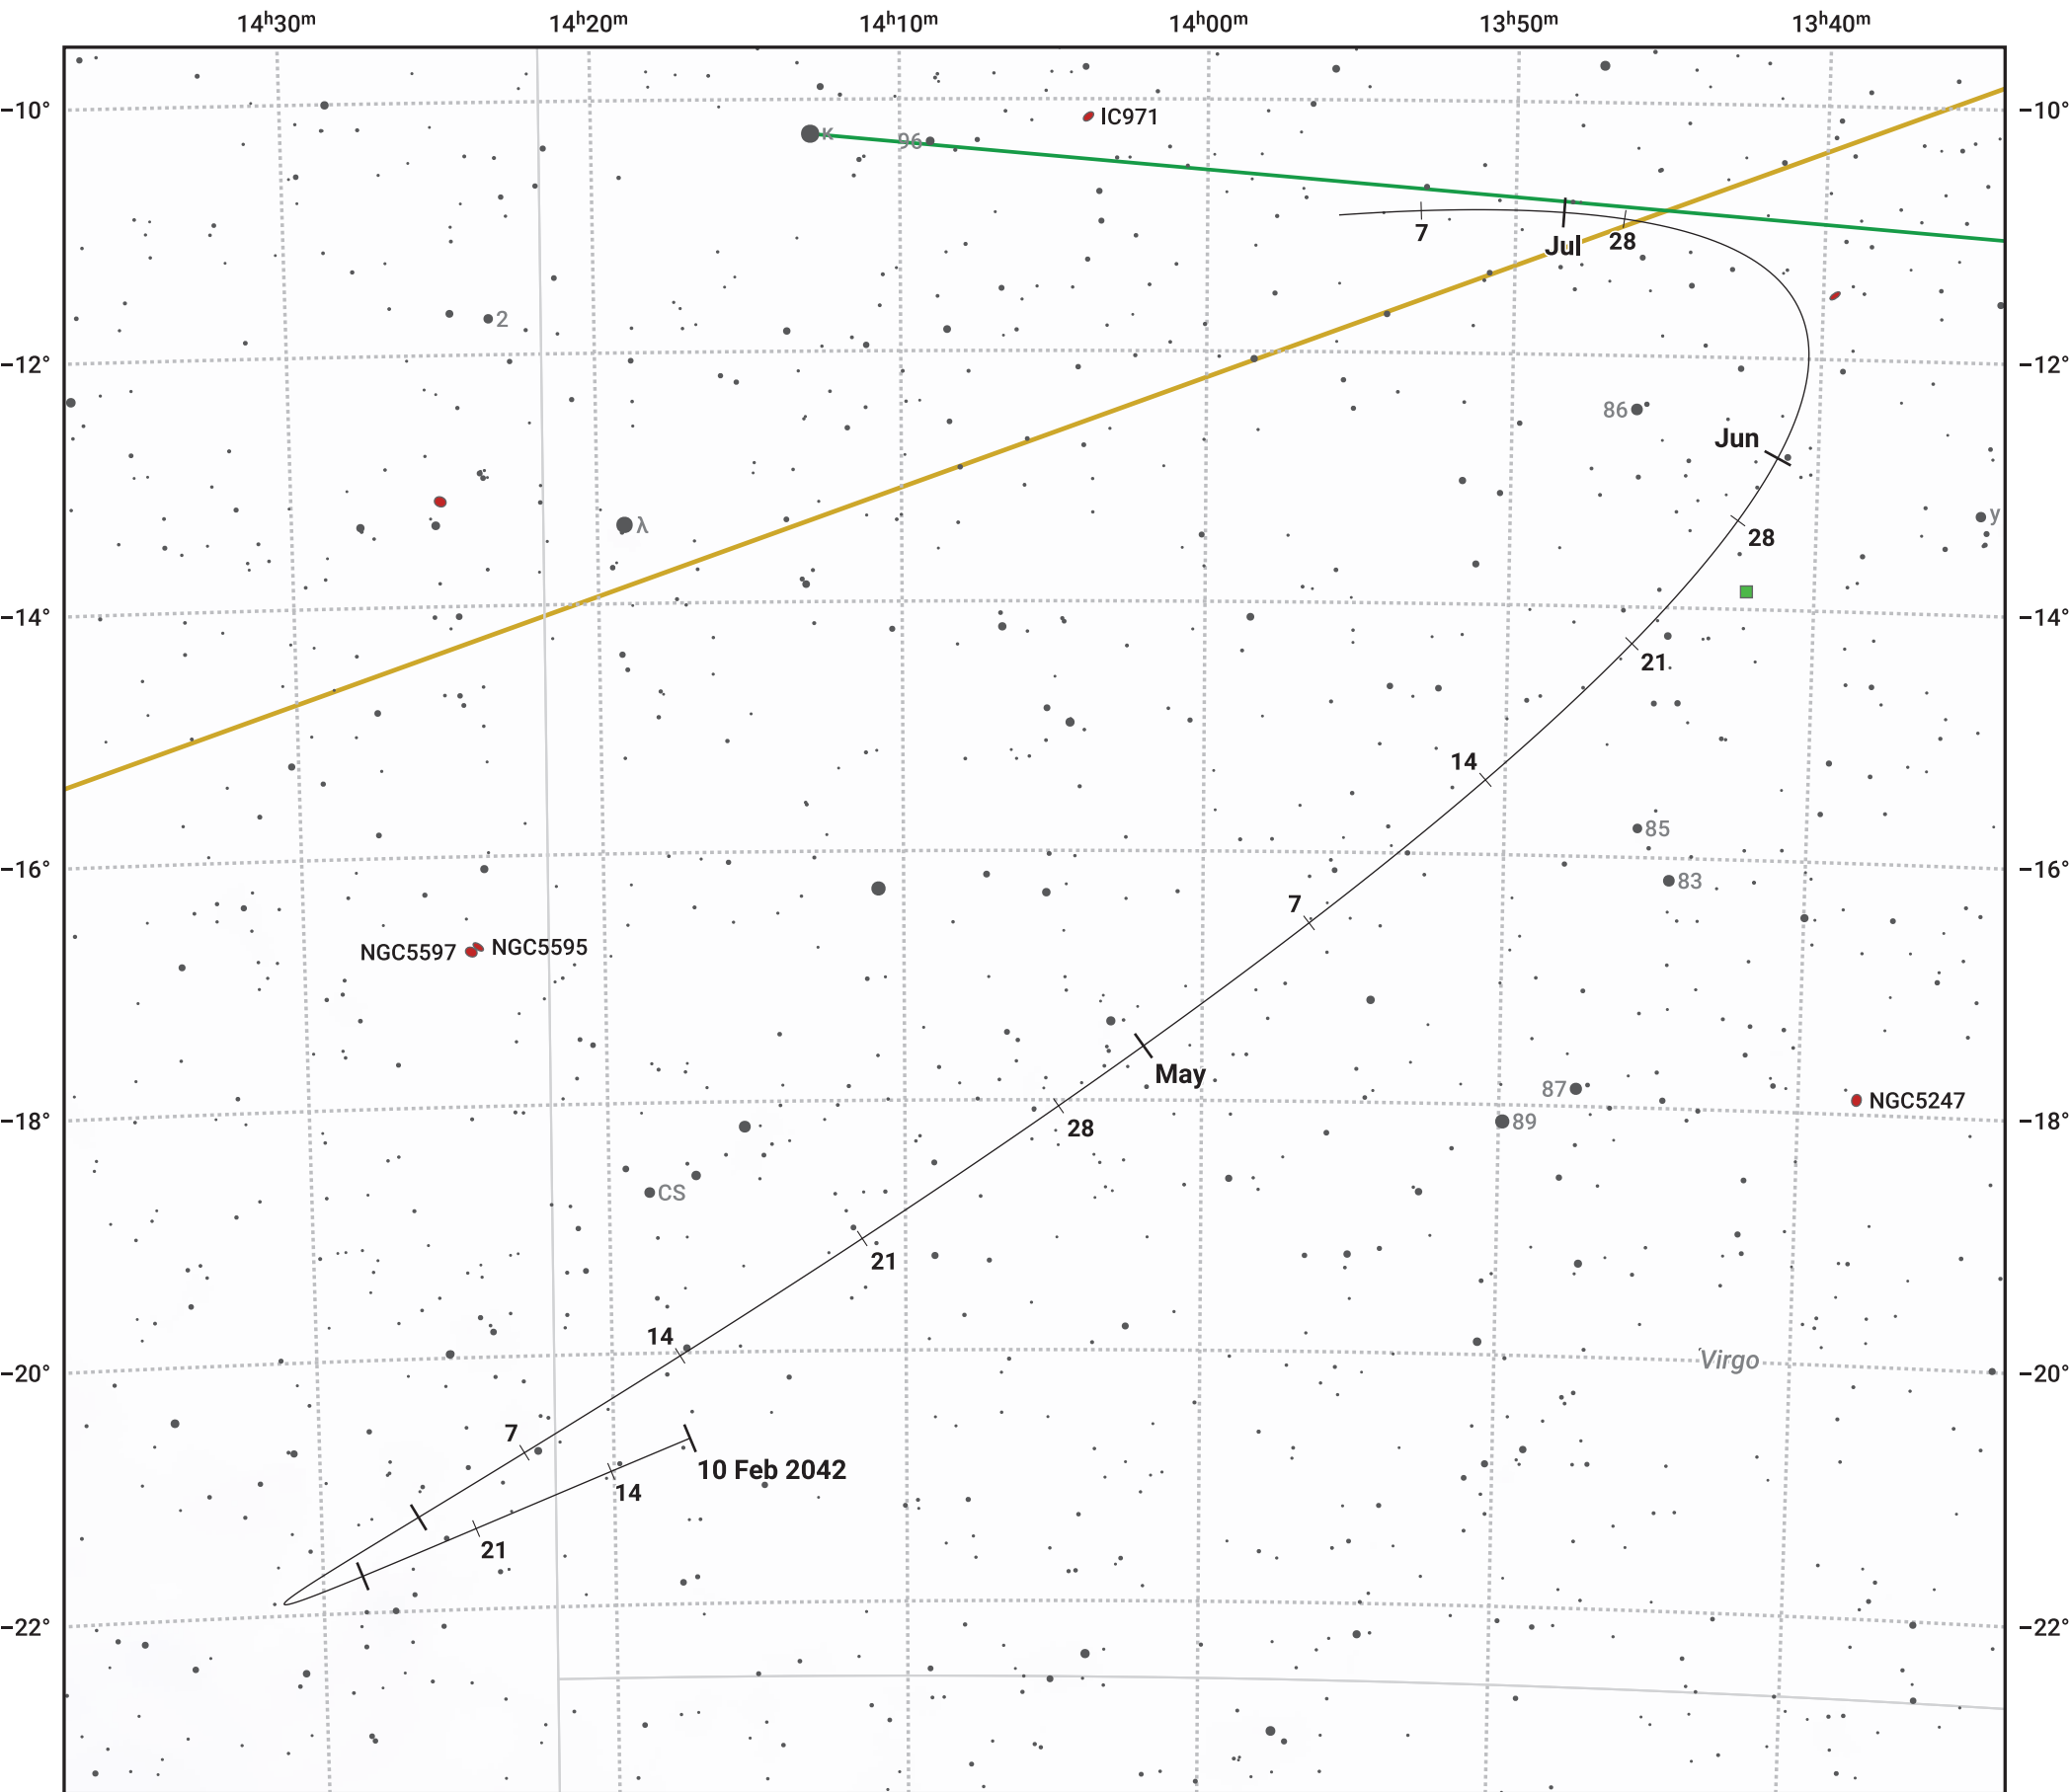

The path of Asteroid 12 Victoria around opposition on 26 Apr 2042

© Dominic Ford 2011–2024. Date markers placed at midnight UTC. Downloaded from <https://in-the-sky.org>

Magnitude scale: 10.0 9.0 8.0 7.0 6.0 5.0 4.0

— Ecliptic Plane

● Galaxy ■ Bright nebula ● Open cluster ⊕ Globular cluster

Date	Mag	Phase
2042 Mar 1	11.4	96%
2042 Mar 23	10.8	98%
2042 Apr 1	10.5	99%
2042 Apr 23	9.8	100%
2042 May 1	9.8	100%
2042 Jun 1	10.4	97%
2042 Jun 22	10.8	95%
2042 Jul 1	10.9	94%