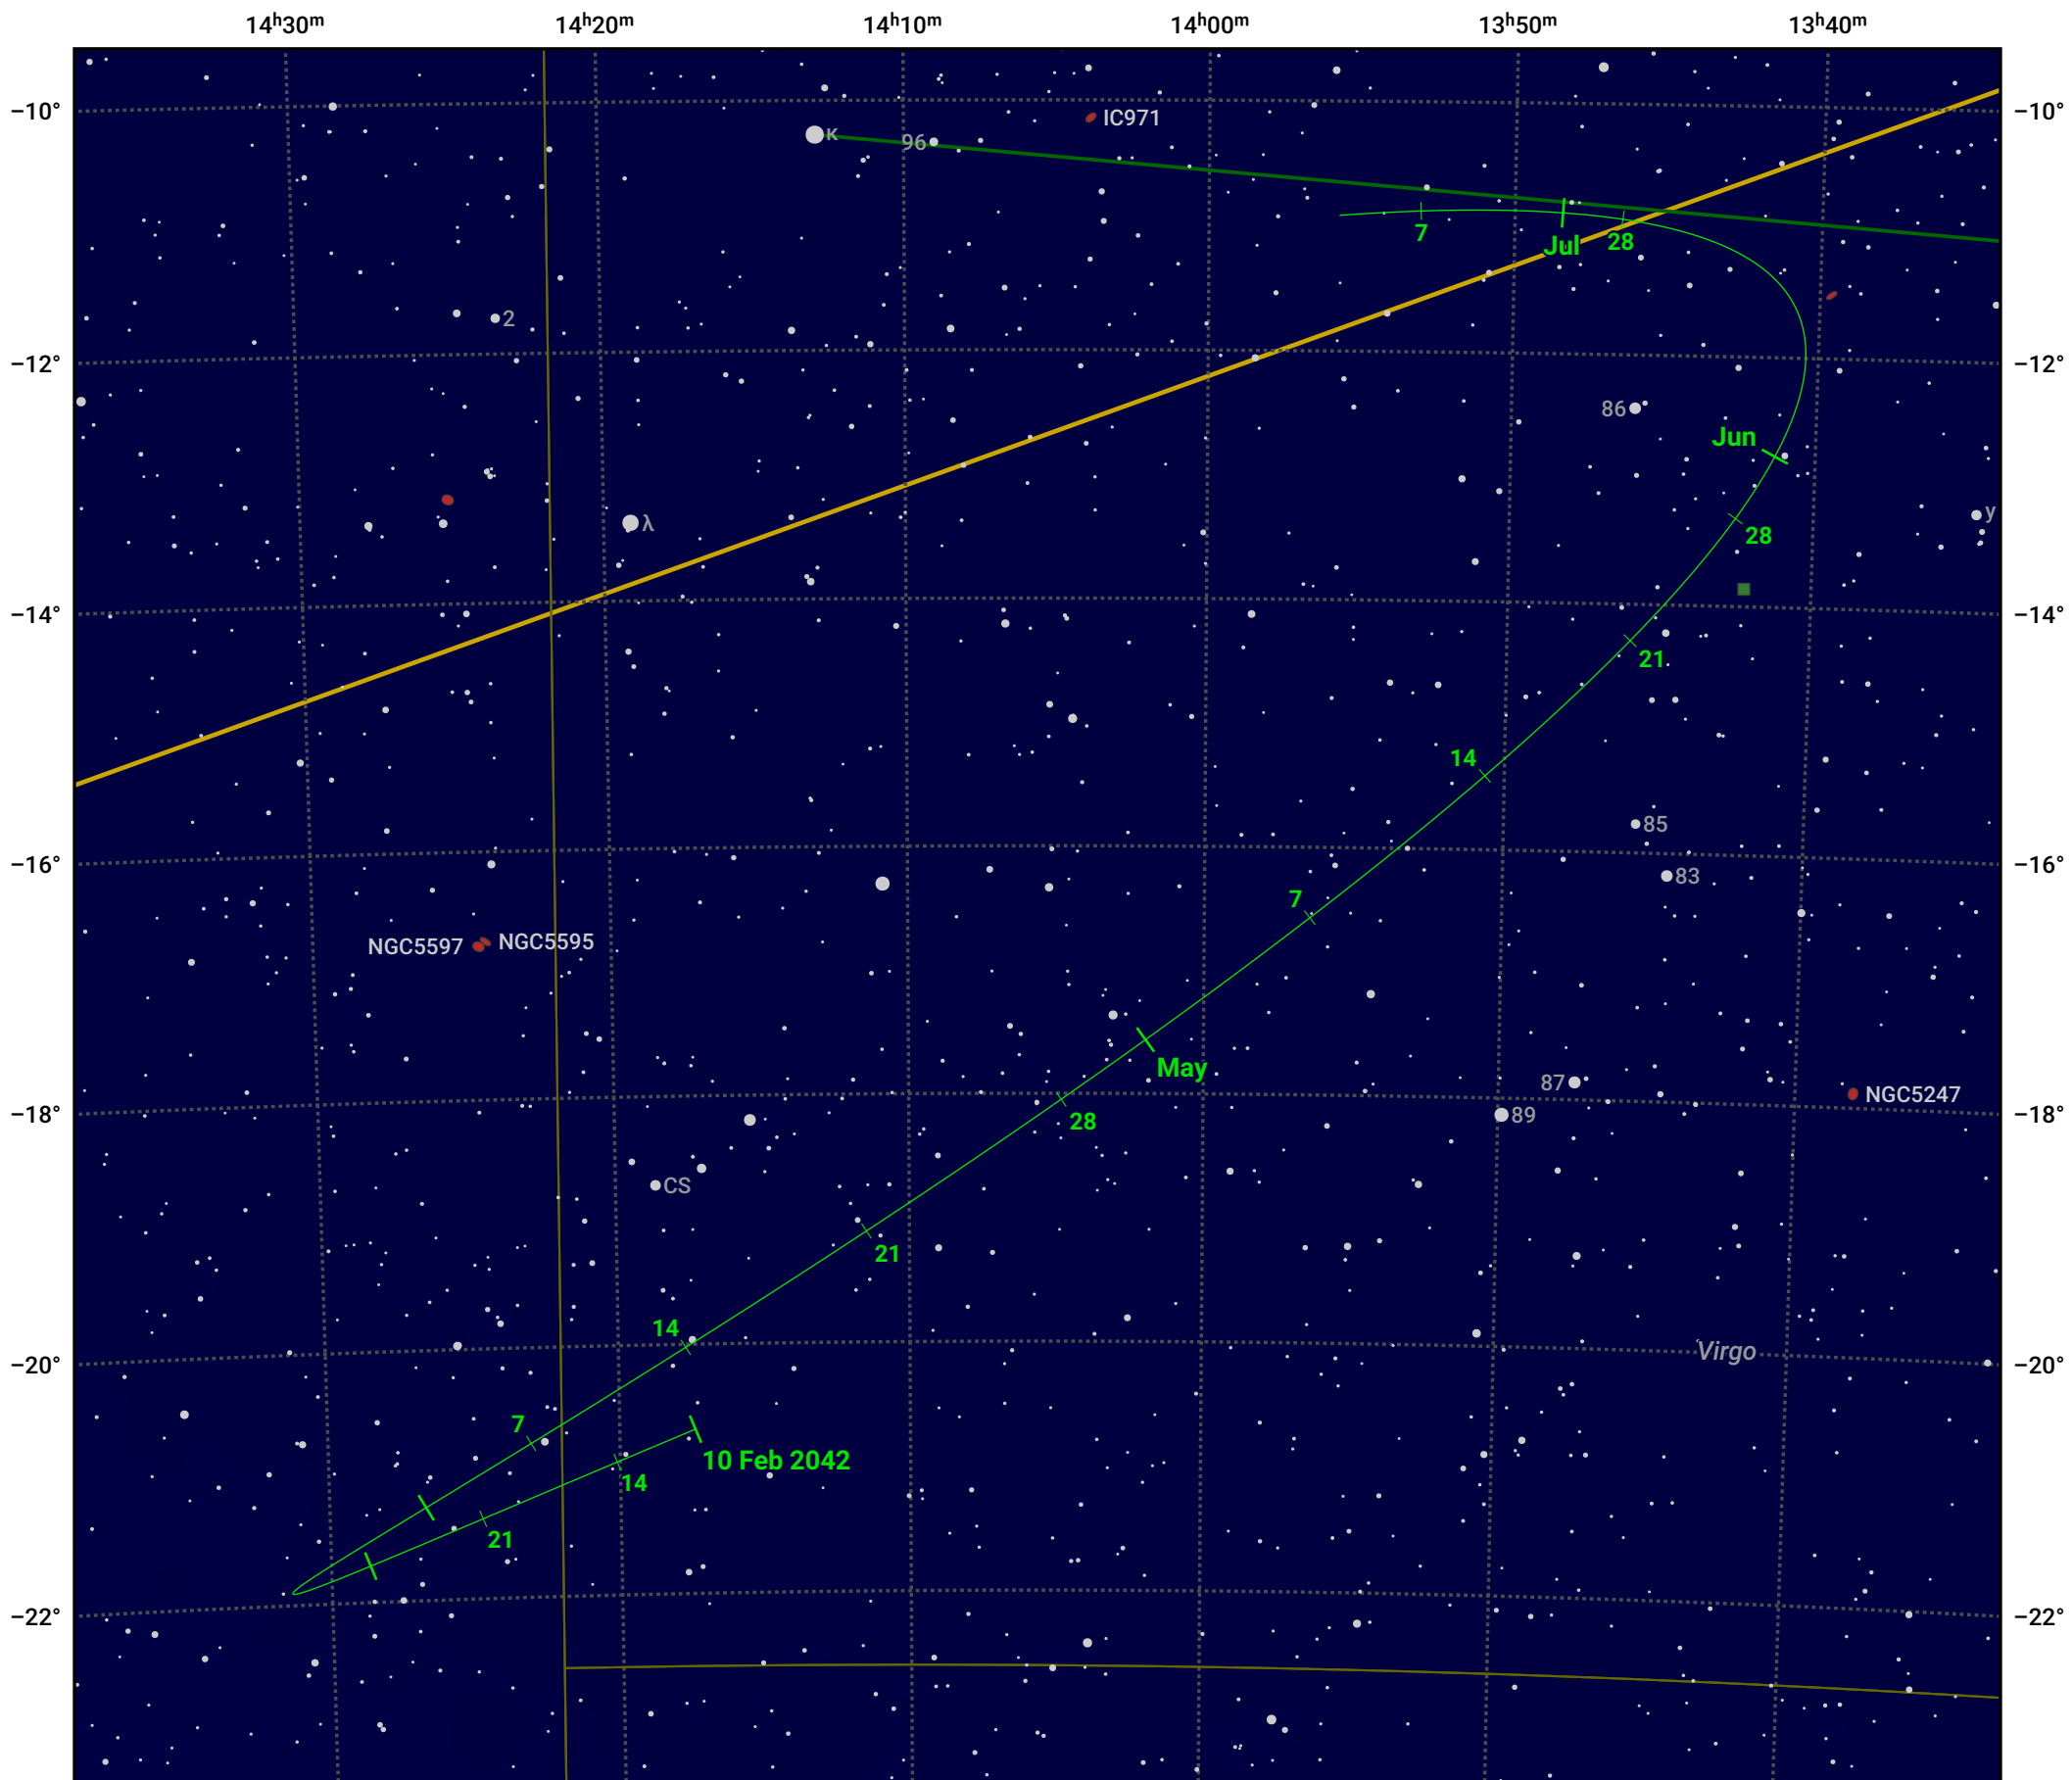

The path of Asteroid 12 Victoria around opposition on 26 Apr 2042

© Dominic Ford 2011–2024. Date markers placed at midnight UTC. Downloaded from <https://in-the-sky.org>

Magnitude scale: 10.0 9.0 8.0 7.0 6.0 5.0 4.0

Ecliptic Plane

Galaxy Bright nebula Open cluster Globular cluster

Date	Mag	Phase
2042 Mar 1	11.4	96%
2042 Mar 23	10.8	98%
2042 Apr 1	10.5	99%
2042 Apr 23	9.8	100%
2042 May 1	9.8	100%
2042 Jun 1	10.4	97%
2042 Jun 22	10.8	95%
2042 Jul 1	10.9	94%