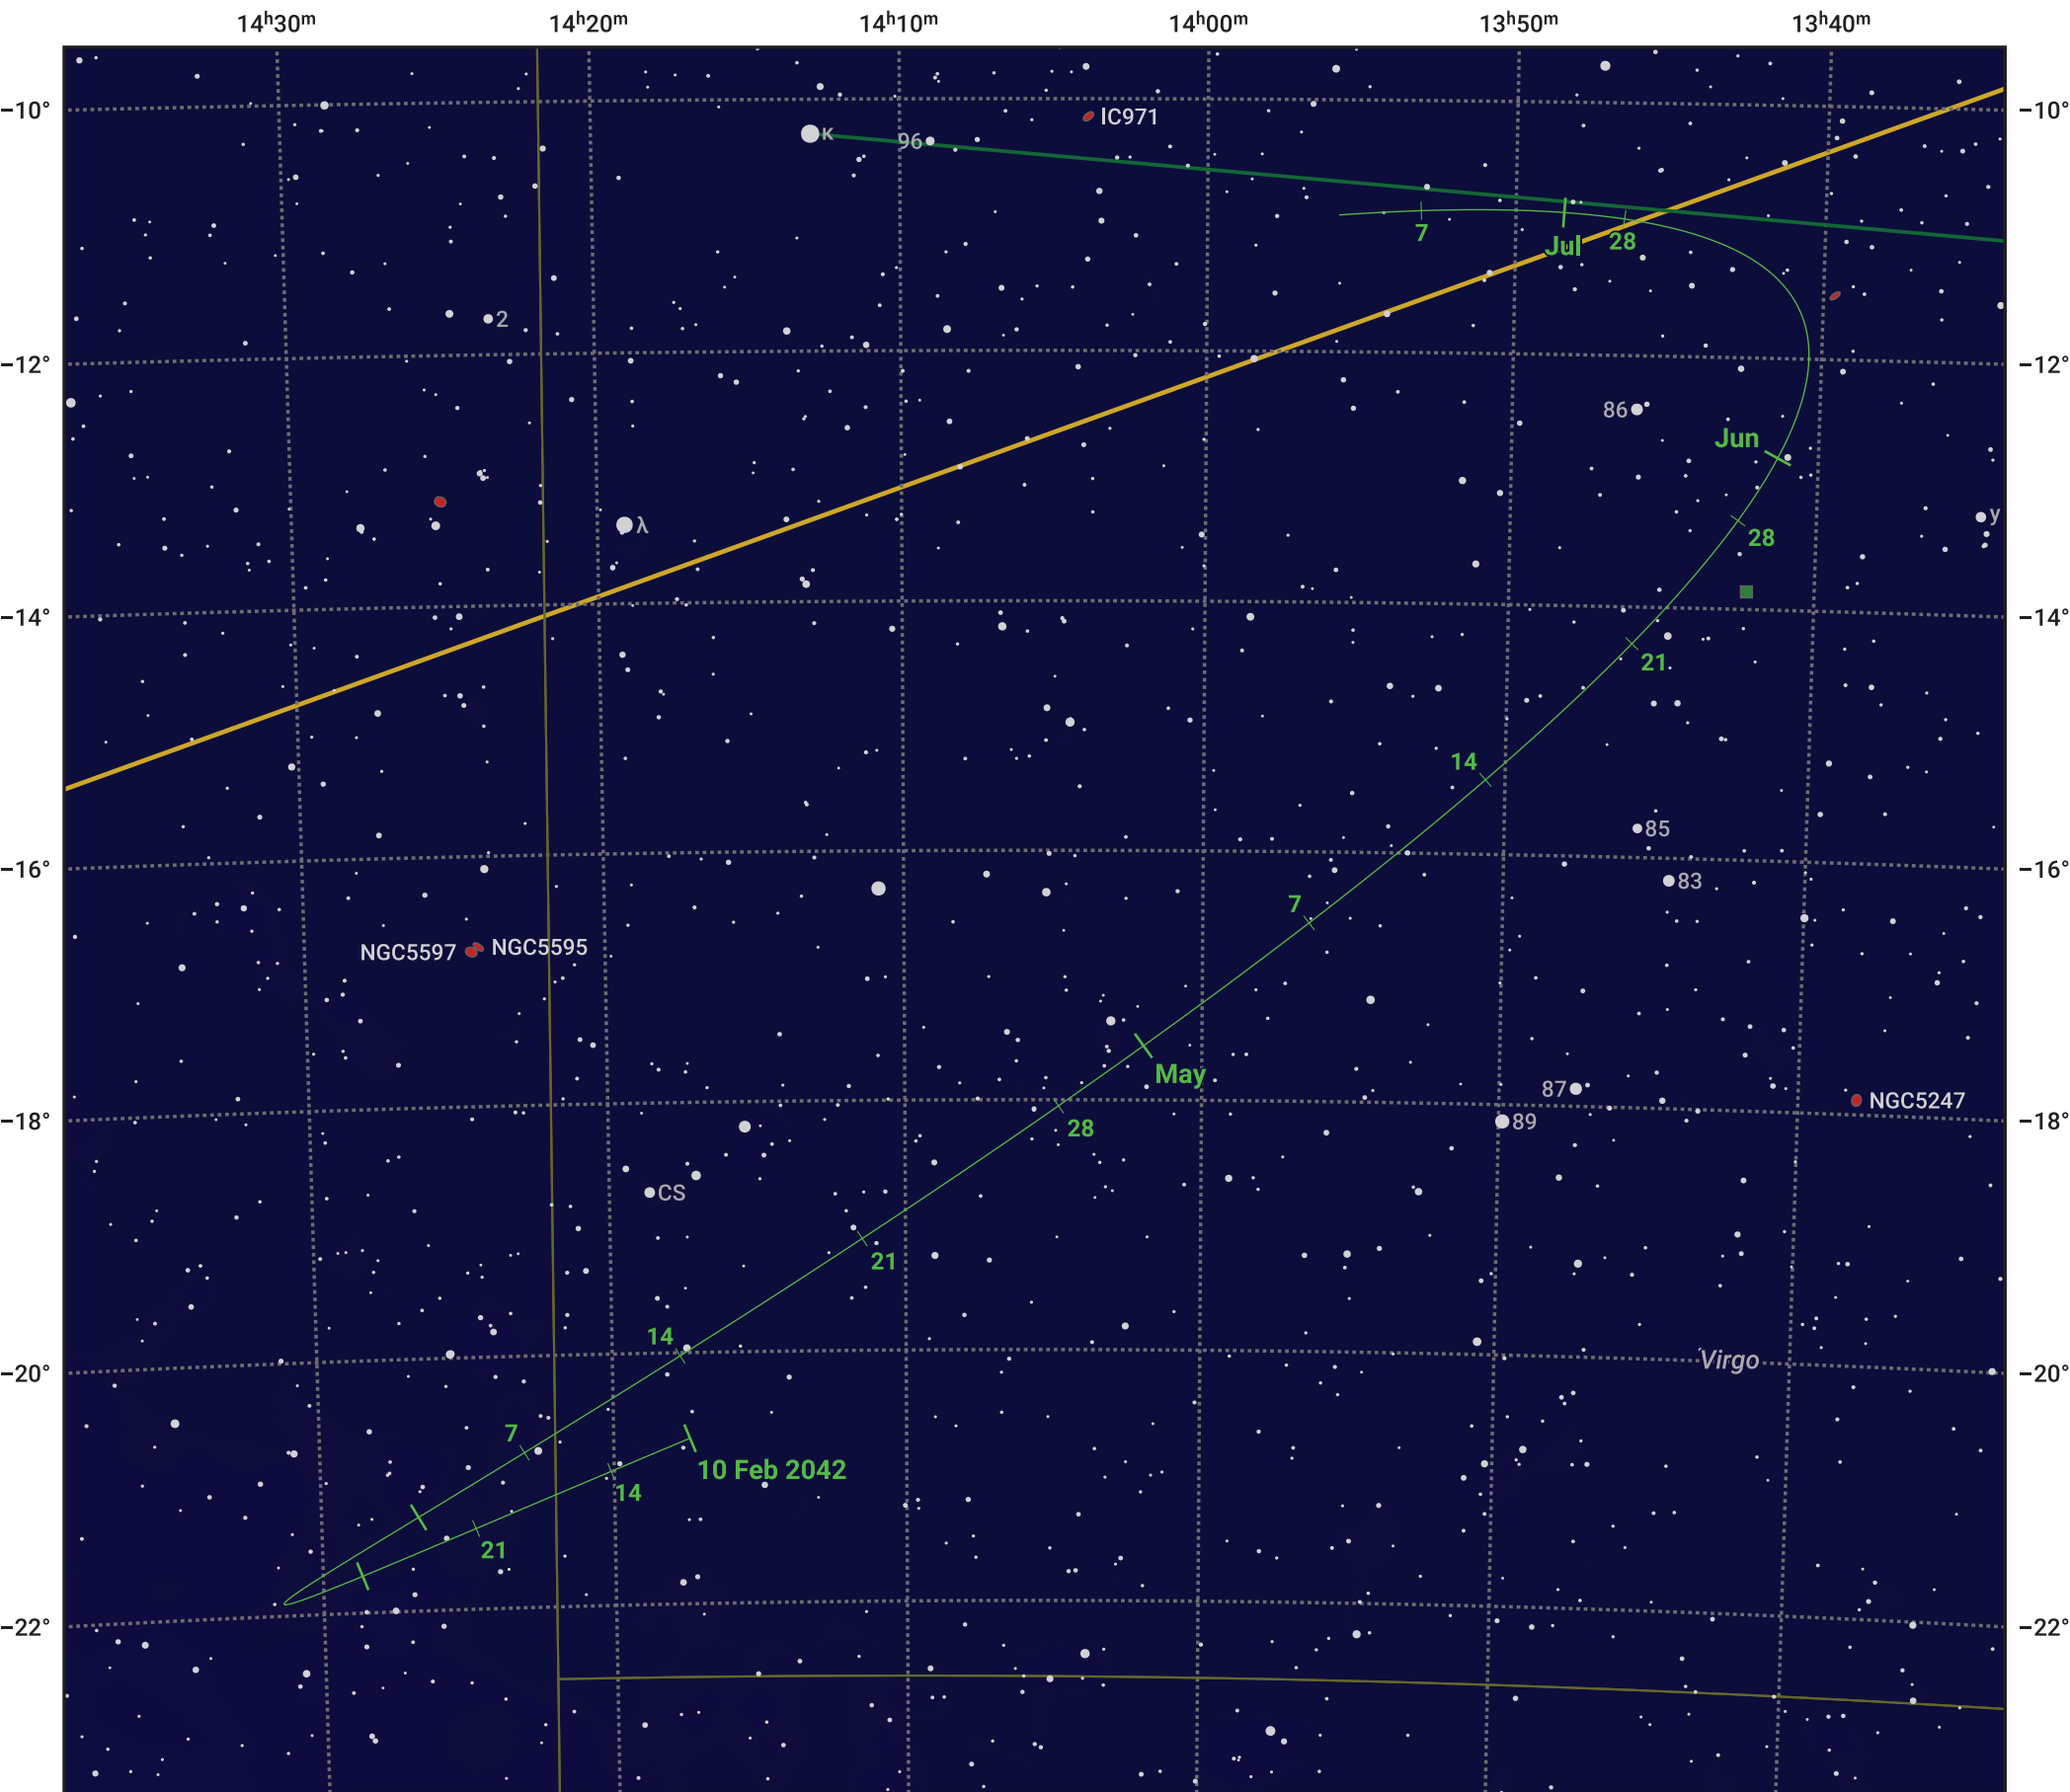

# The path of Asteroid 12 Victoria around opposition on 26 Apr 2042

© Dominic Ford 2011–2024. Date markers placed at midnight UTC. Downloaded from <https://in-the-sky.org>

Magnitude scale: 10.0 9.0 8.0 7.0 6.0 5.0 4.0

— Ecliptic Plane

● Galaxy   
 ■ Bright nebula   
 ● Open cluster   
 ⊕ Globular cluster

Date	Mag	Phase
2042 Mar 1	11.4	96%
2042 Mar 23	10.8	98%
2042 Apr 1	10.5	99%
2042 Apr 23	9.8	100%
2042 May 1	9.8	100%
2042 Jun 1	10.4	97%
2042 Jun 22	10.8	95%
2042 Jul 1	10.9	94%