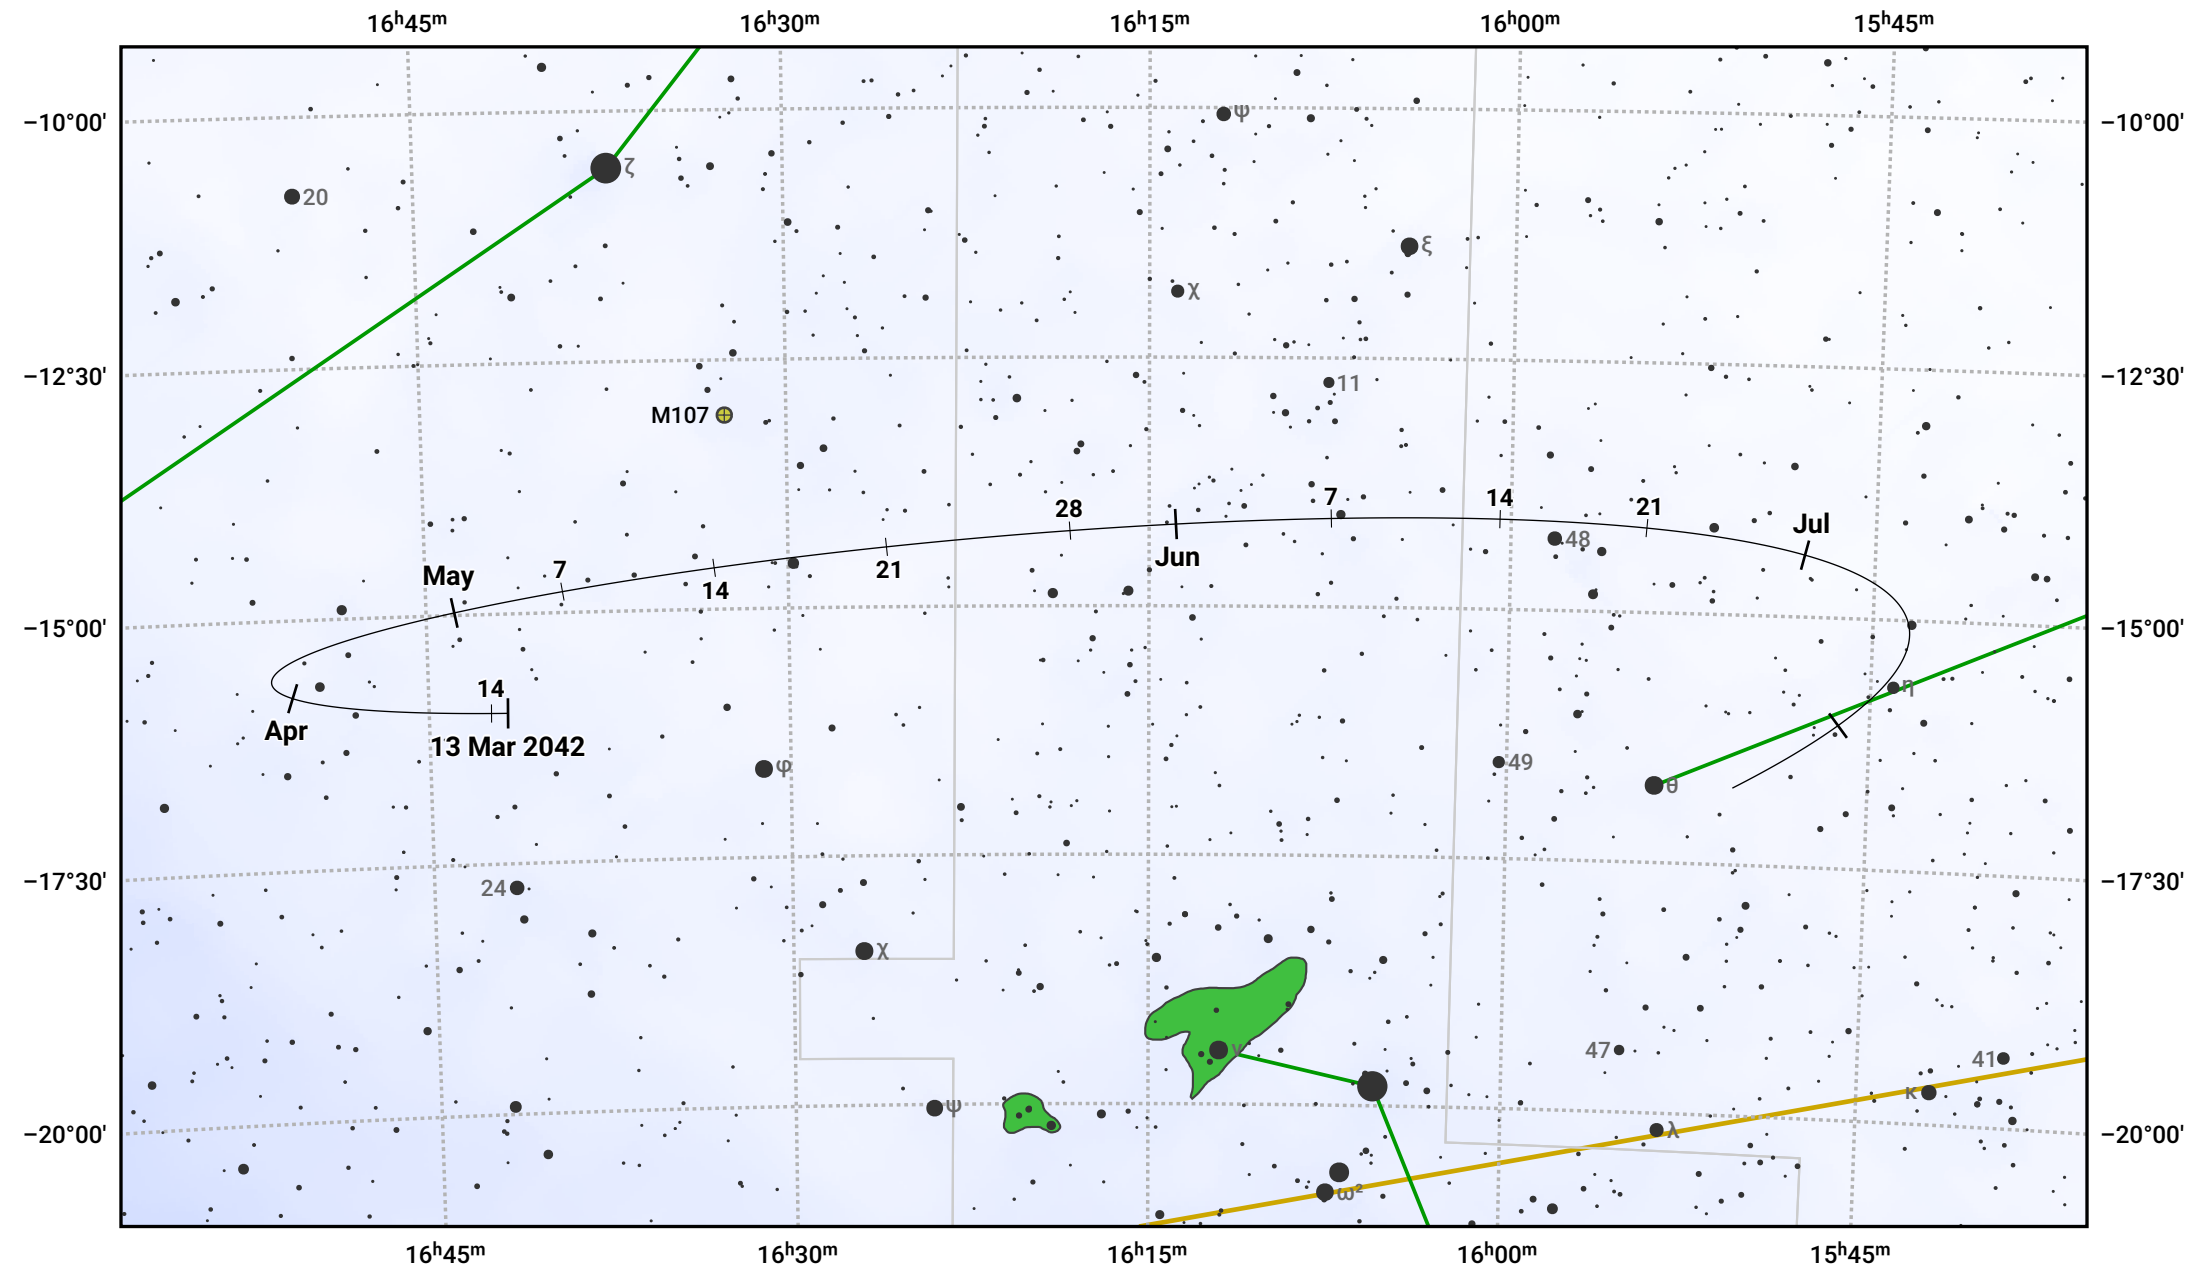

The path of Asteroid 8 Flora around opposition on 27 May 2042

© Dominic Ford 2011–2024. Date markers placed at midnight UTC. Downloaded from <https://in-the-sky.org>

Magnitude scale: 10.0 9.0 8.0 7.0 6.0 5.0 4.0 3.0 2.0

— Ecliptic Plane

Galaxy Bright nebula Open cluster Globular cluster

Date	Mag	Phase
2042 Apr 1	11.0	97%
2042 May 1	10.4	99%
2042 Jun 1	9.8	100%
2042 Jul 1	10.4	98%
2042 Aug 1	11.0	96%