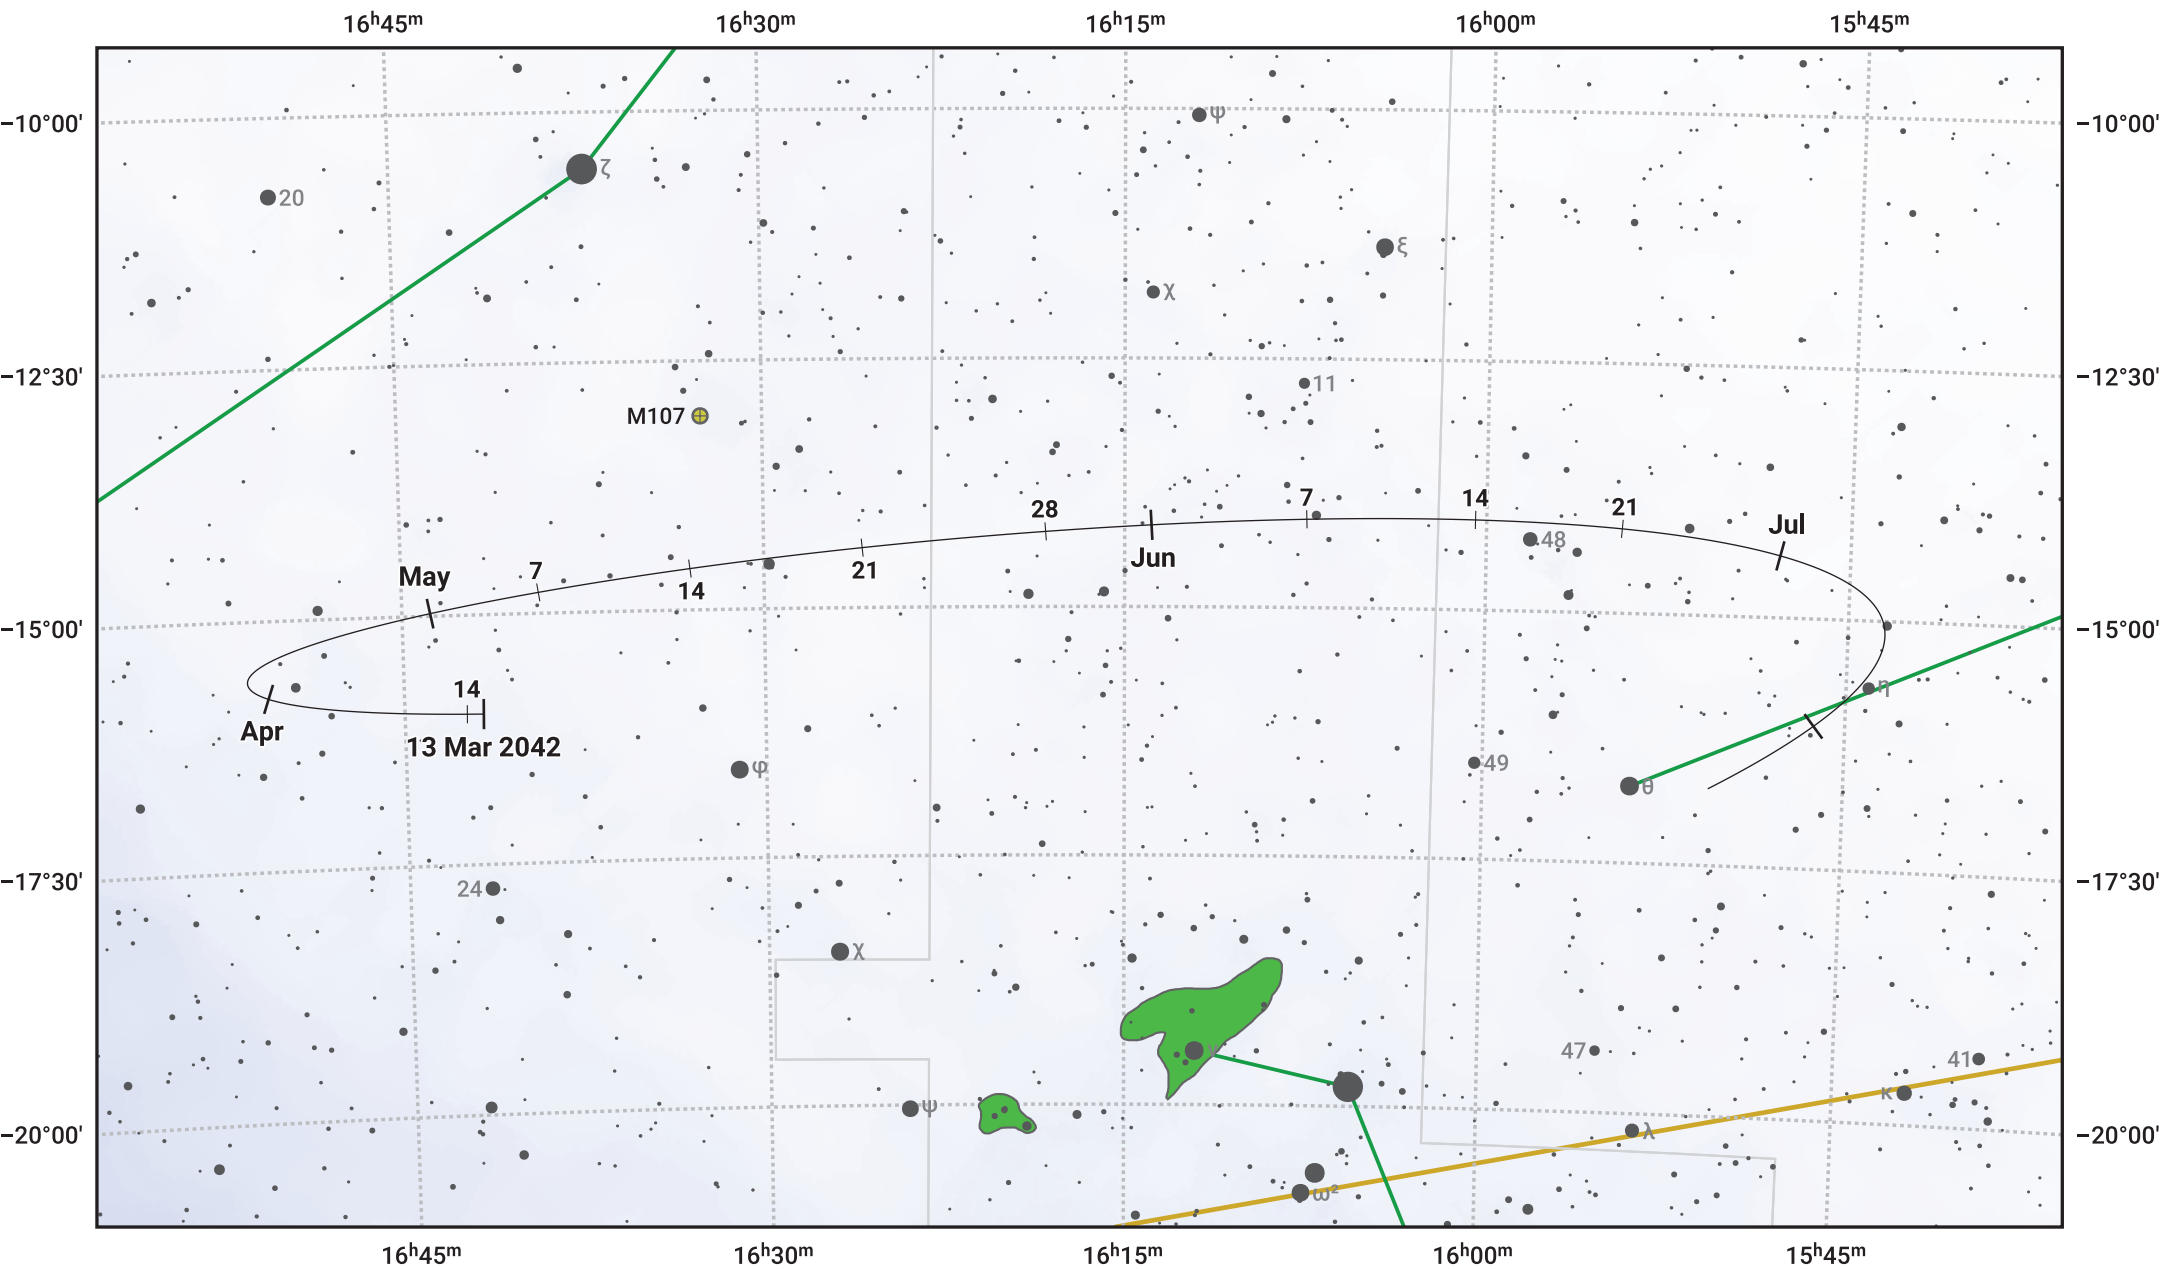

The path of Asteroid 8 Flora around opposition on 27 May 2042

© Dominic Ford 2011–2024. Date markers placed at midnight UTC. Downloaded from <https://in-the-sky.org>

Magnitude scale: 10.0 9.0 8.0 7.0 6.0 5.0 4.0 3.0 2.0

— Ecliptic Plane

- Galaxy
- Bright nebula
- Open cluster
- ⊕ Globular cluster

Date	Mag	Phase
2042 Apr 1	11.0	97%
2042 May 1	10.4	99%
2042 Jun 1	9.8	100%
2042 Jul 1	10.4	98%
2042 Aug 1	11.0	96%