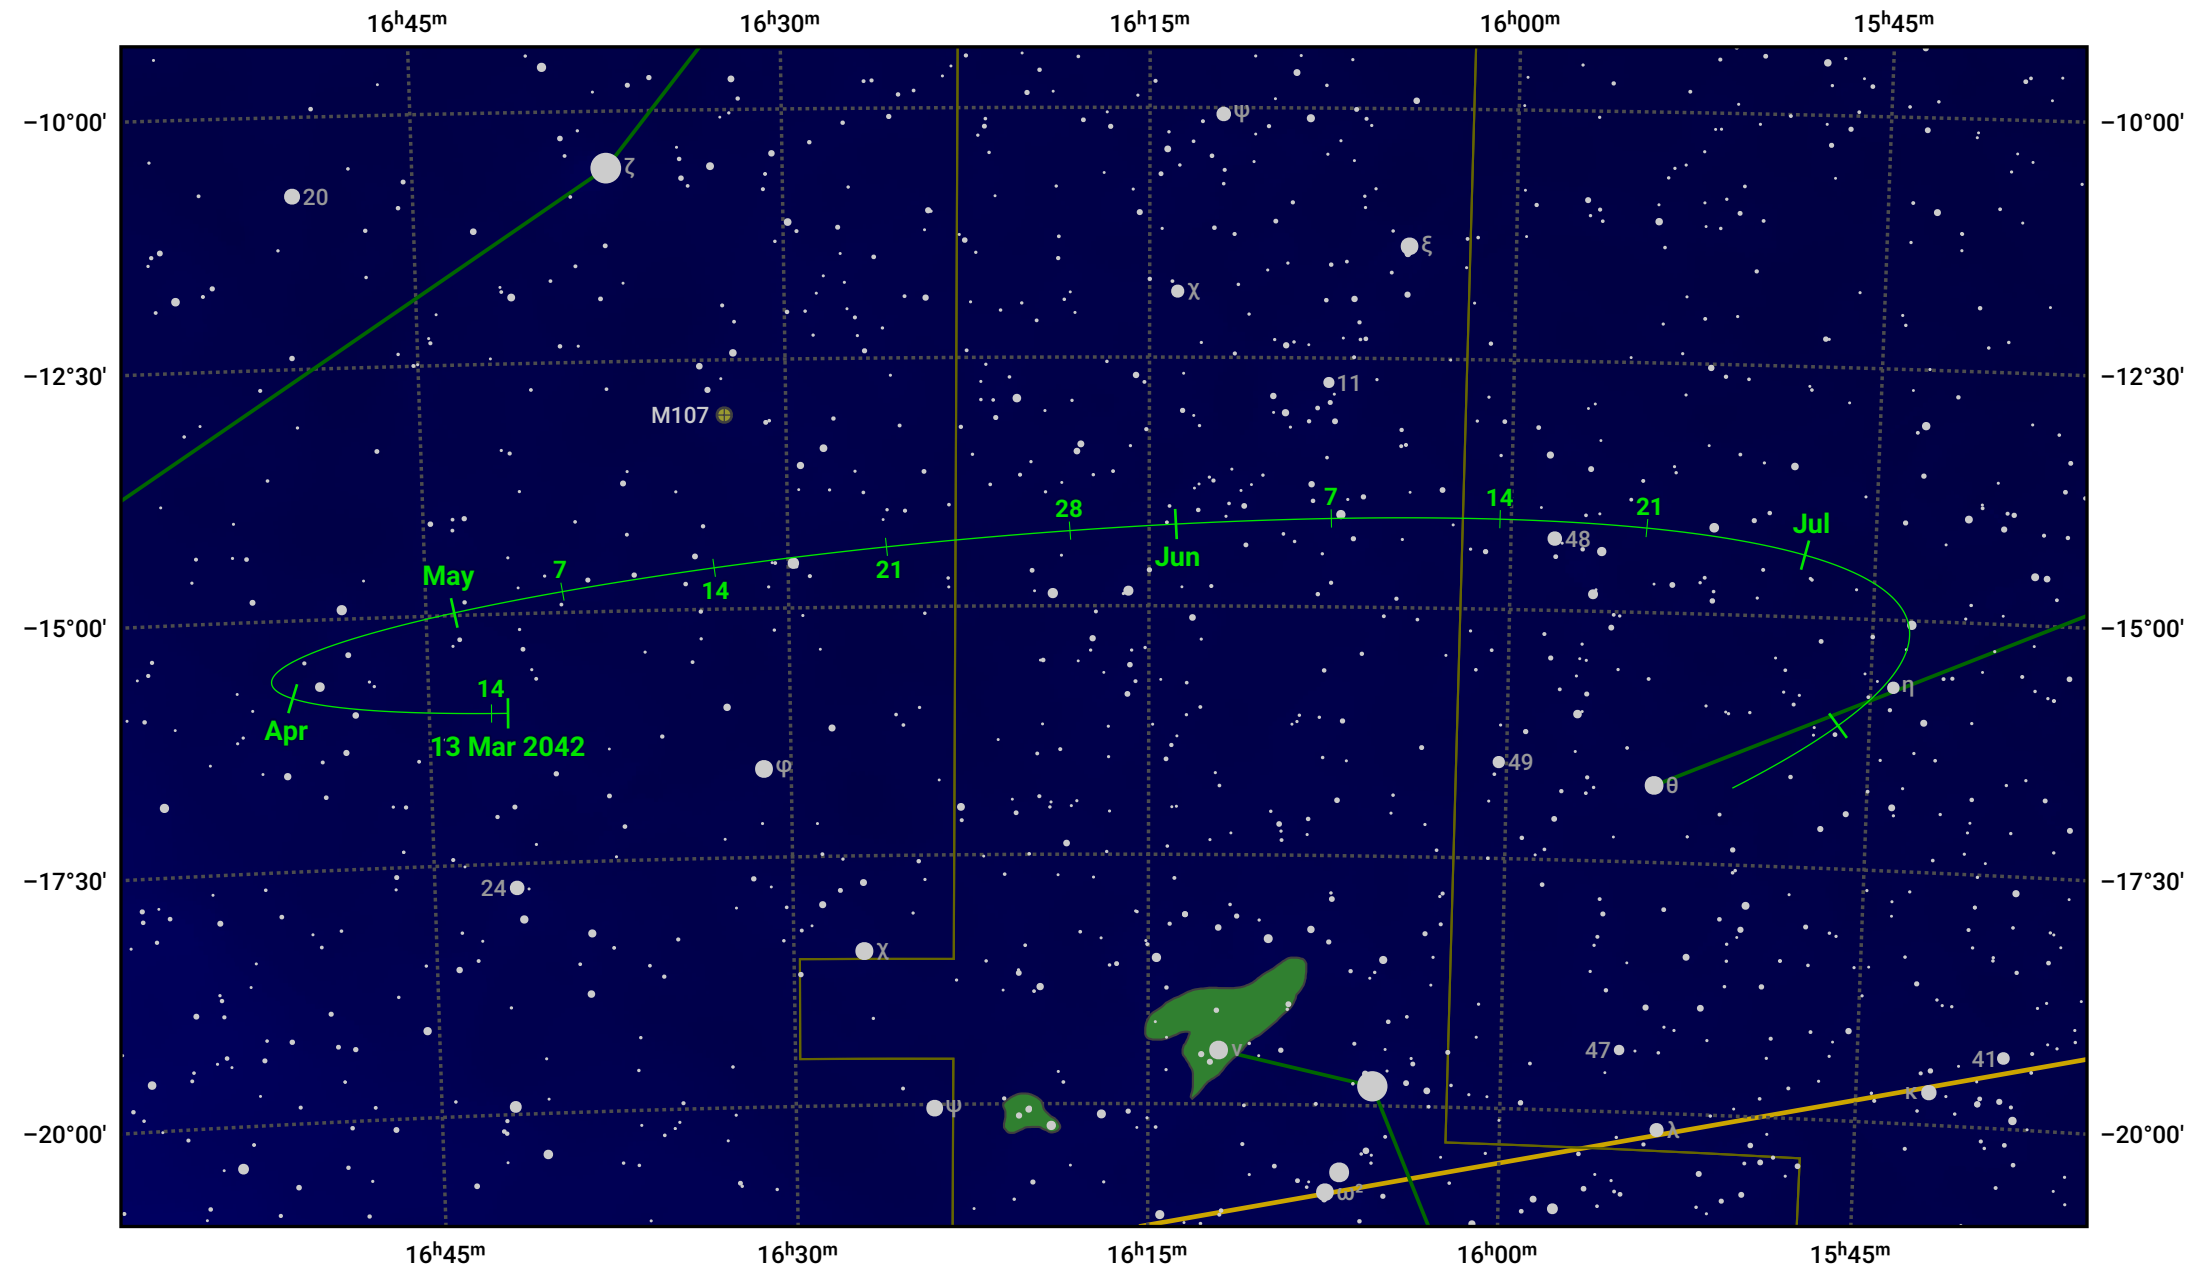

# The path of Asteroid 8 Flora around opposition on 27 May 2042

© Dominic Ford 2011–2024. Date markers placed at midnight UTC. Downloaded from <https://in-the-sky.org>

Magnitude scale: 10.0 9.0 8.0 7.0 6.0 5.0 4.0 3.0 2.0

— Ecliptic Plane

Galaxy Bright nebula Open cluster Globular cluster

Date	Mag	Phase
2042 Apr 1	11.0	97%
2042 May 1	10.4	99%
2042 Jun 1	9.8	100%
2042 Jul 1	10.4	98%
2042 Aug 1	11.0	96%