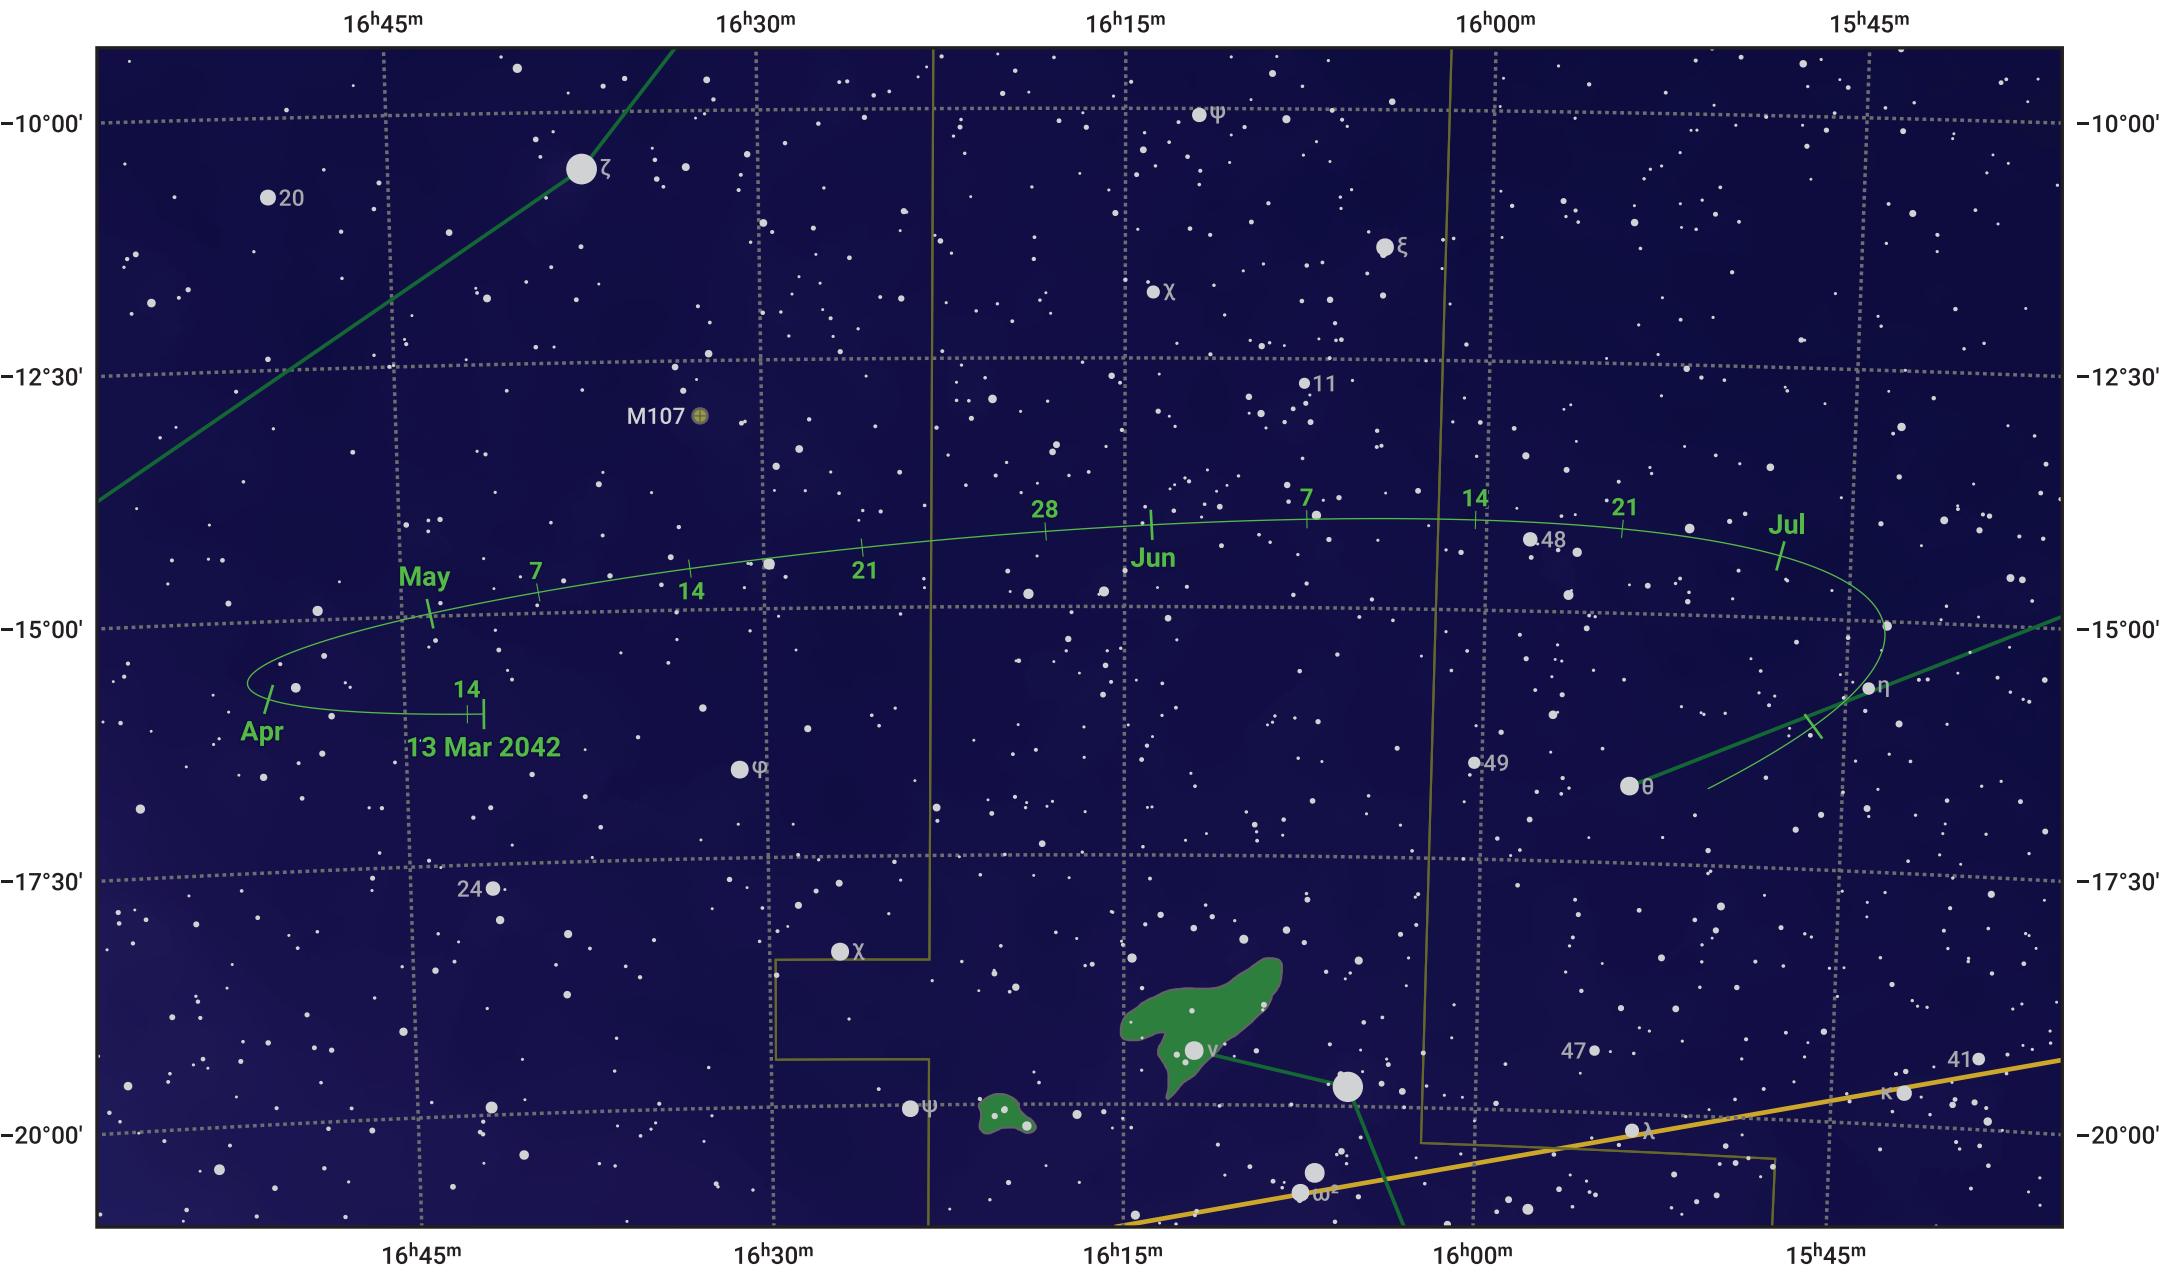

The path of Asteroid 8 Flora around opposition on 27 May 2042

© Dominic Ford 2011–2024. Date markers placed at midnight UTC. Downloaded from <https://in-the-sky.org>

Magnitude scale: 10.0 9.0 8.0 7.0 6.0 5.0 4.0 3.0 2.0

— Ecliptic Plane

- Galaxy
- Bright nebula
- Open cluster
- ⊕ Globular cluster

Date	Mag	Phase
2042 Apr 1	11.0	97%
2042 May 1	10.4	99%
2042 Jun 1	9.8	100%
2042 Jul 1	10.4	98%
2042 Aug 1	11.0	96%