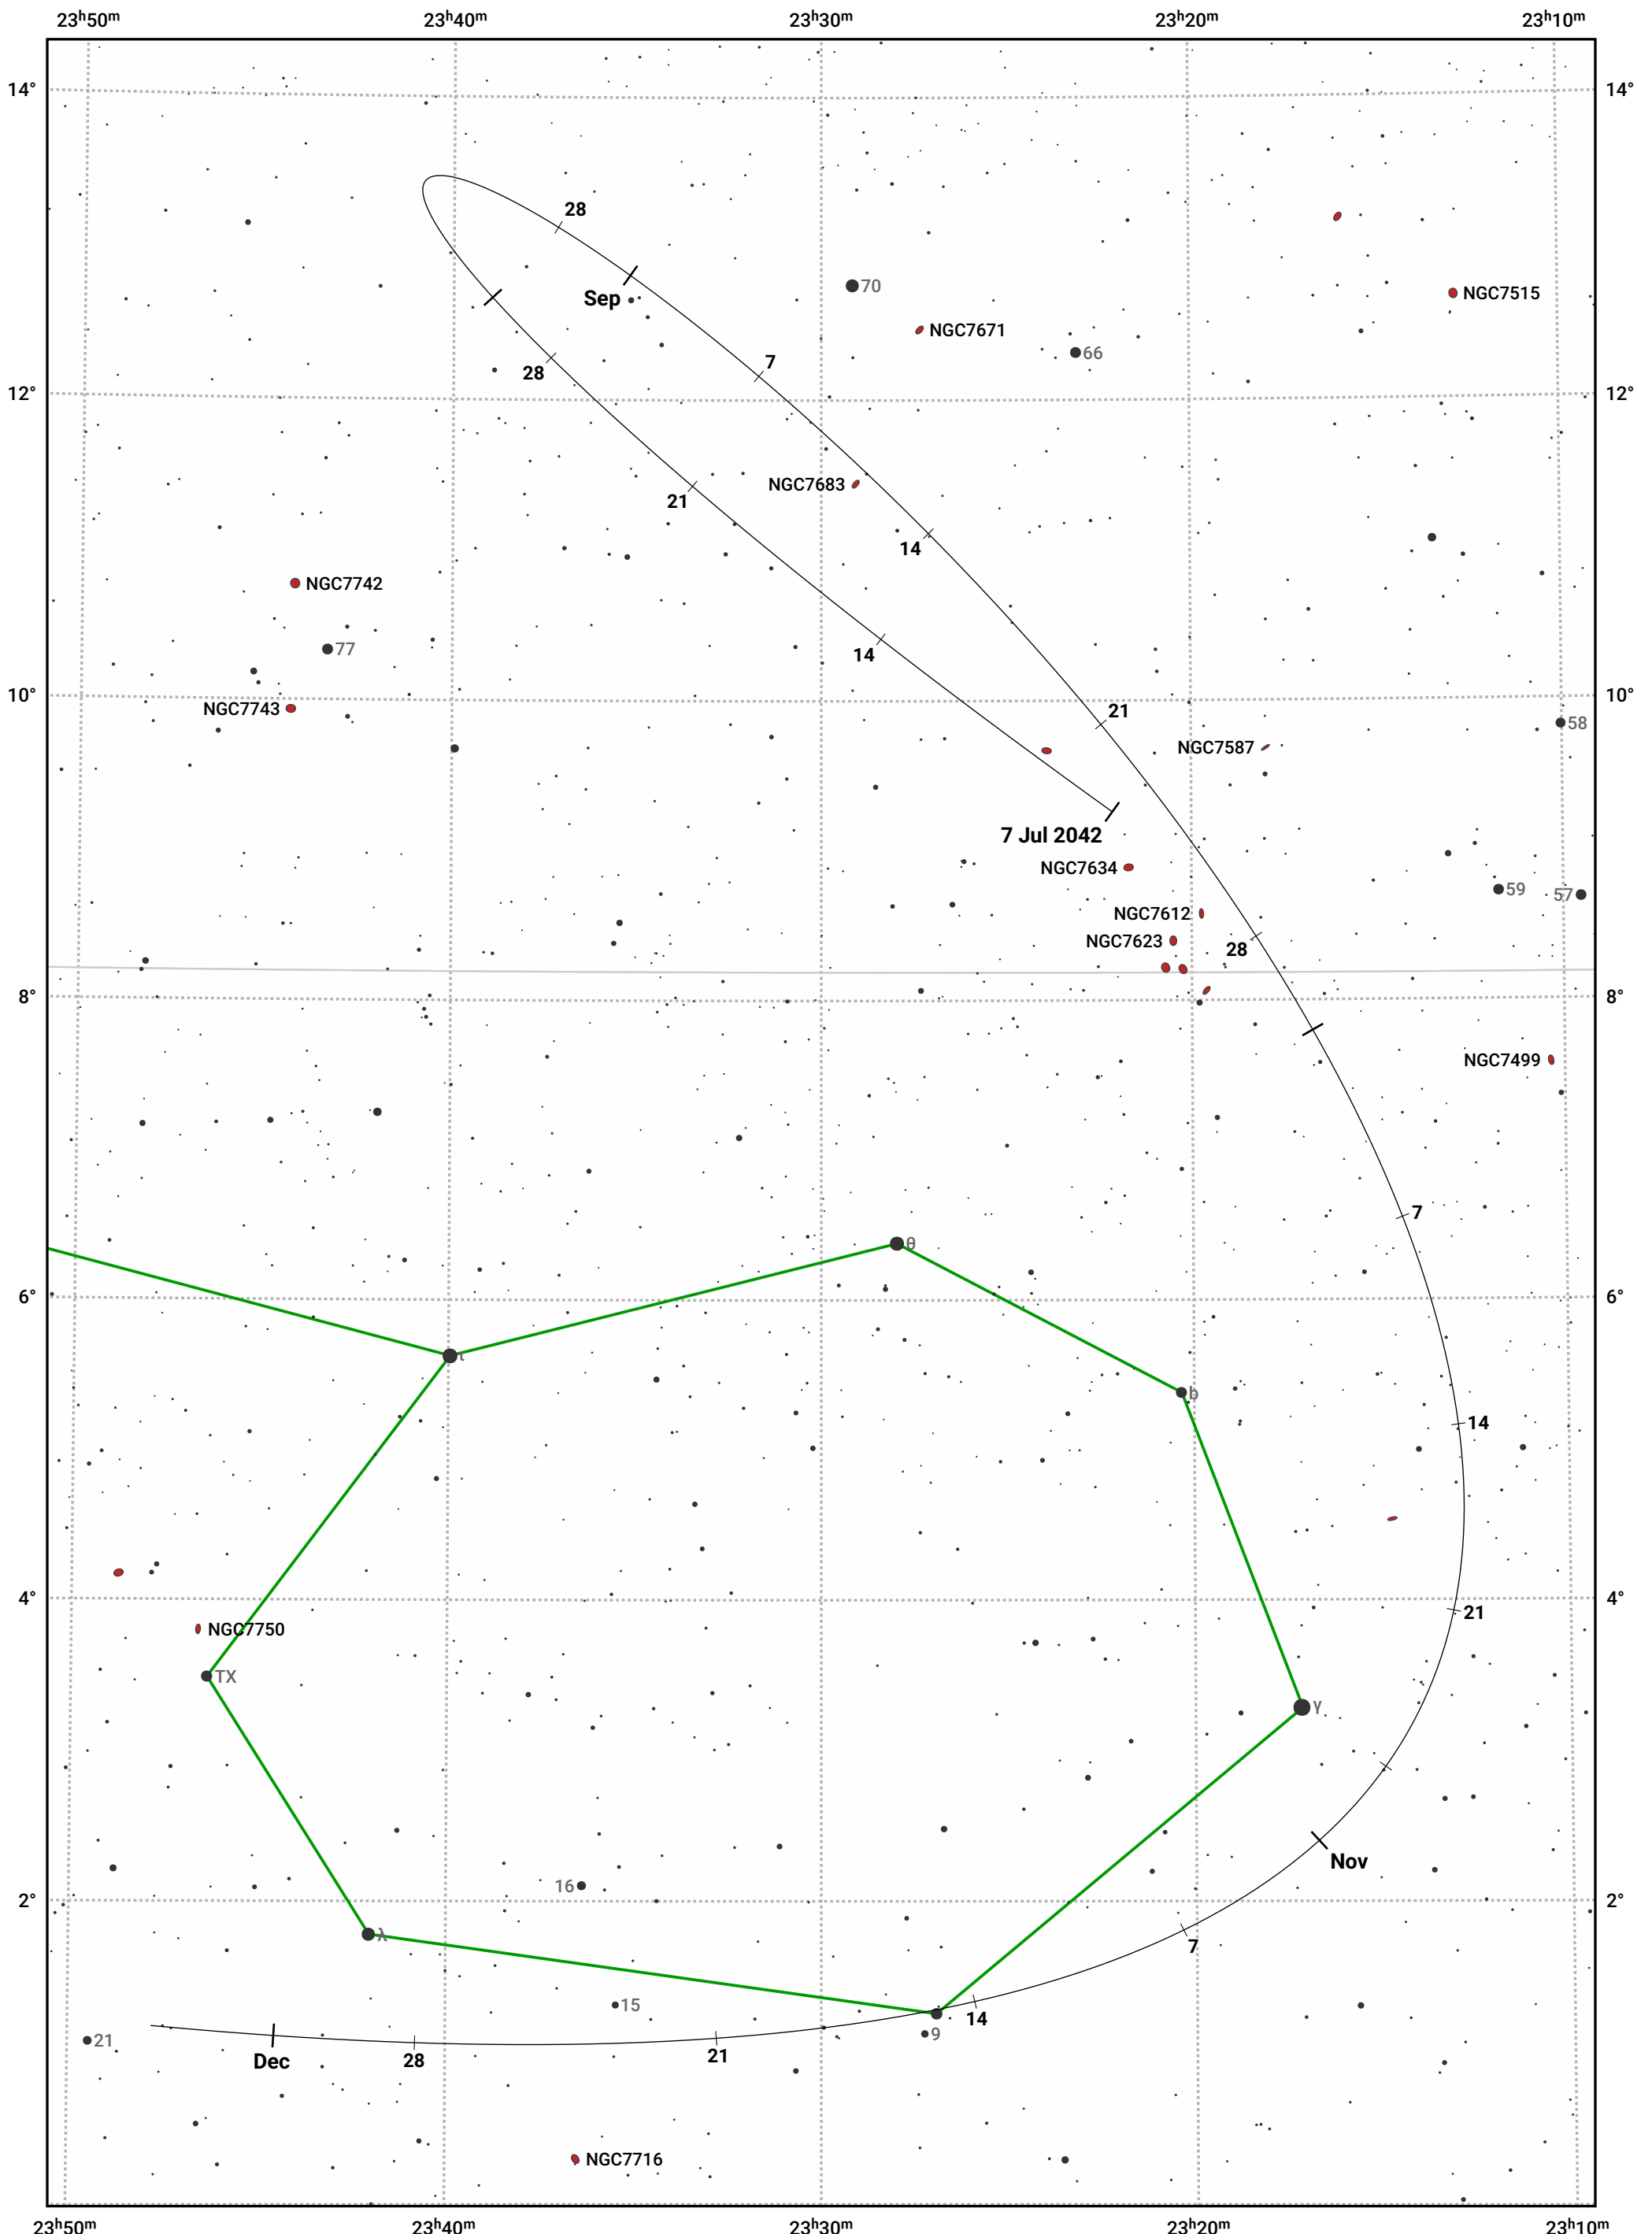

The path of Asteroid 80 Sappho around opposition on 20 Sep 2042

© Dominic Ford 2011–2024. Date markers placed at midnight UTC. Downloaded from <https://in-the-sky.org>

Magnitude scale: 11.0 10.0 9.0 8.0 7.0 6.0 5.0 4.0 3.0

— Ecliptic Plane

Galaxy Bright nebula Open cluster Globular cluster

Date	Mag	Phase
2042 Aug 1	10.7	95%
2042 Aug 17	10.3	97%
2042 Sep 1	9.9	99%
2042 Oct 1	9.7	99%
2042 Nov 1	10.6	96%
2042 Dec 1	11.3	93%