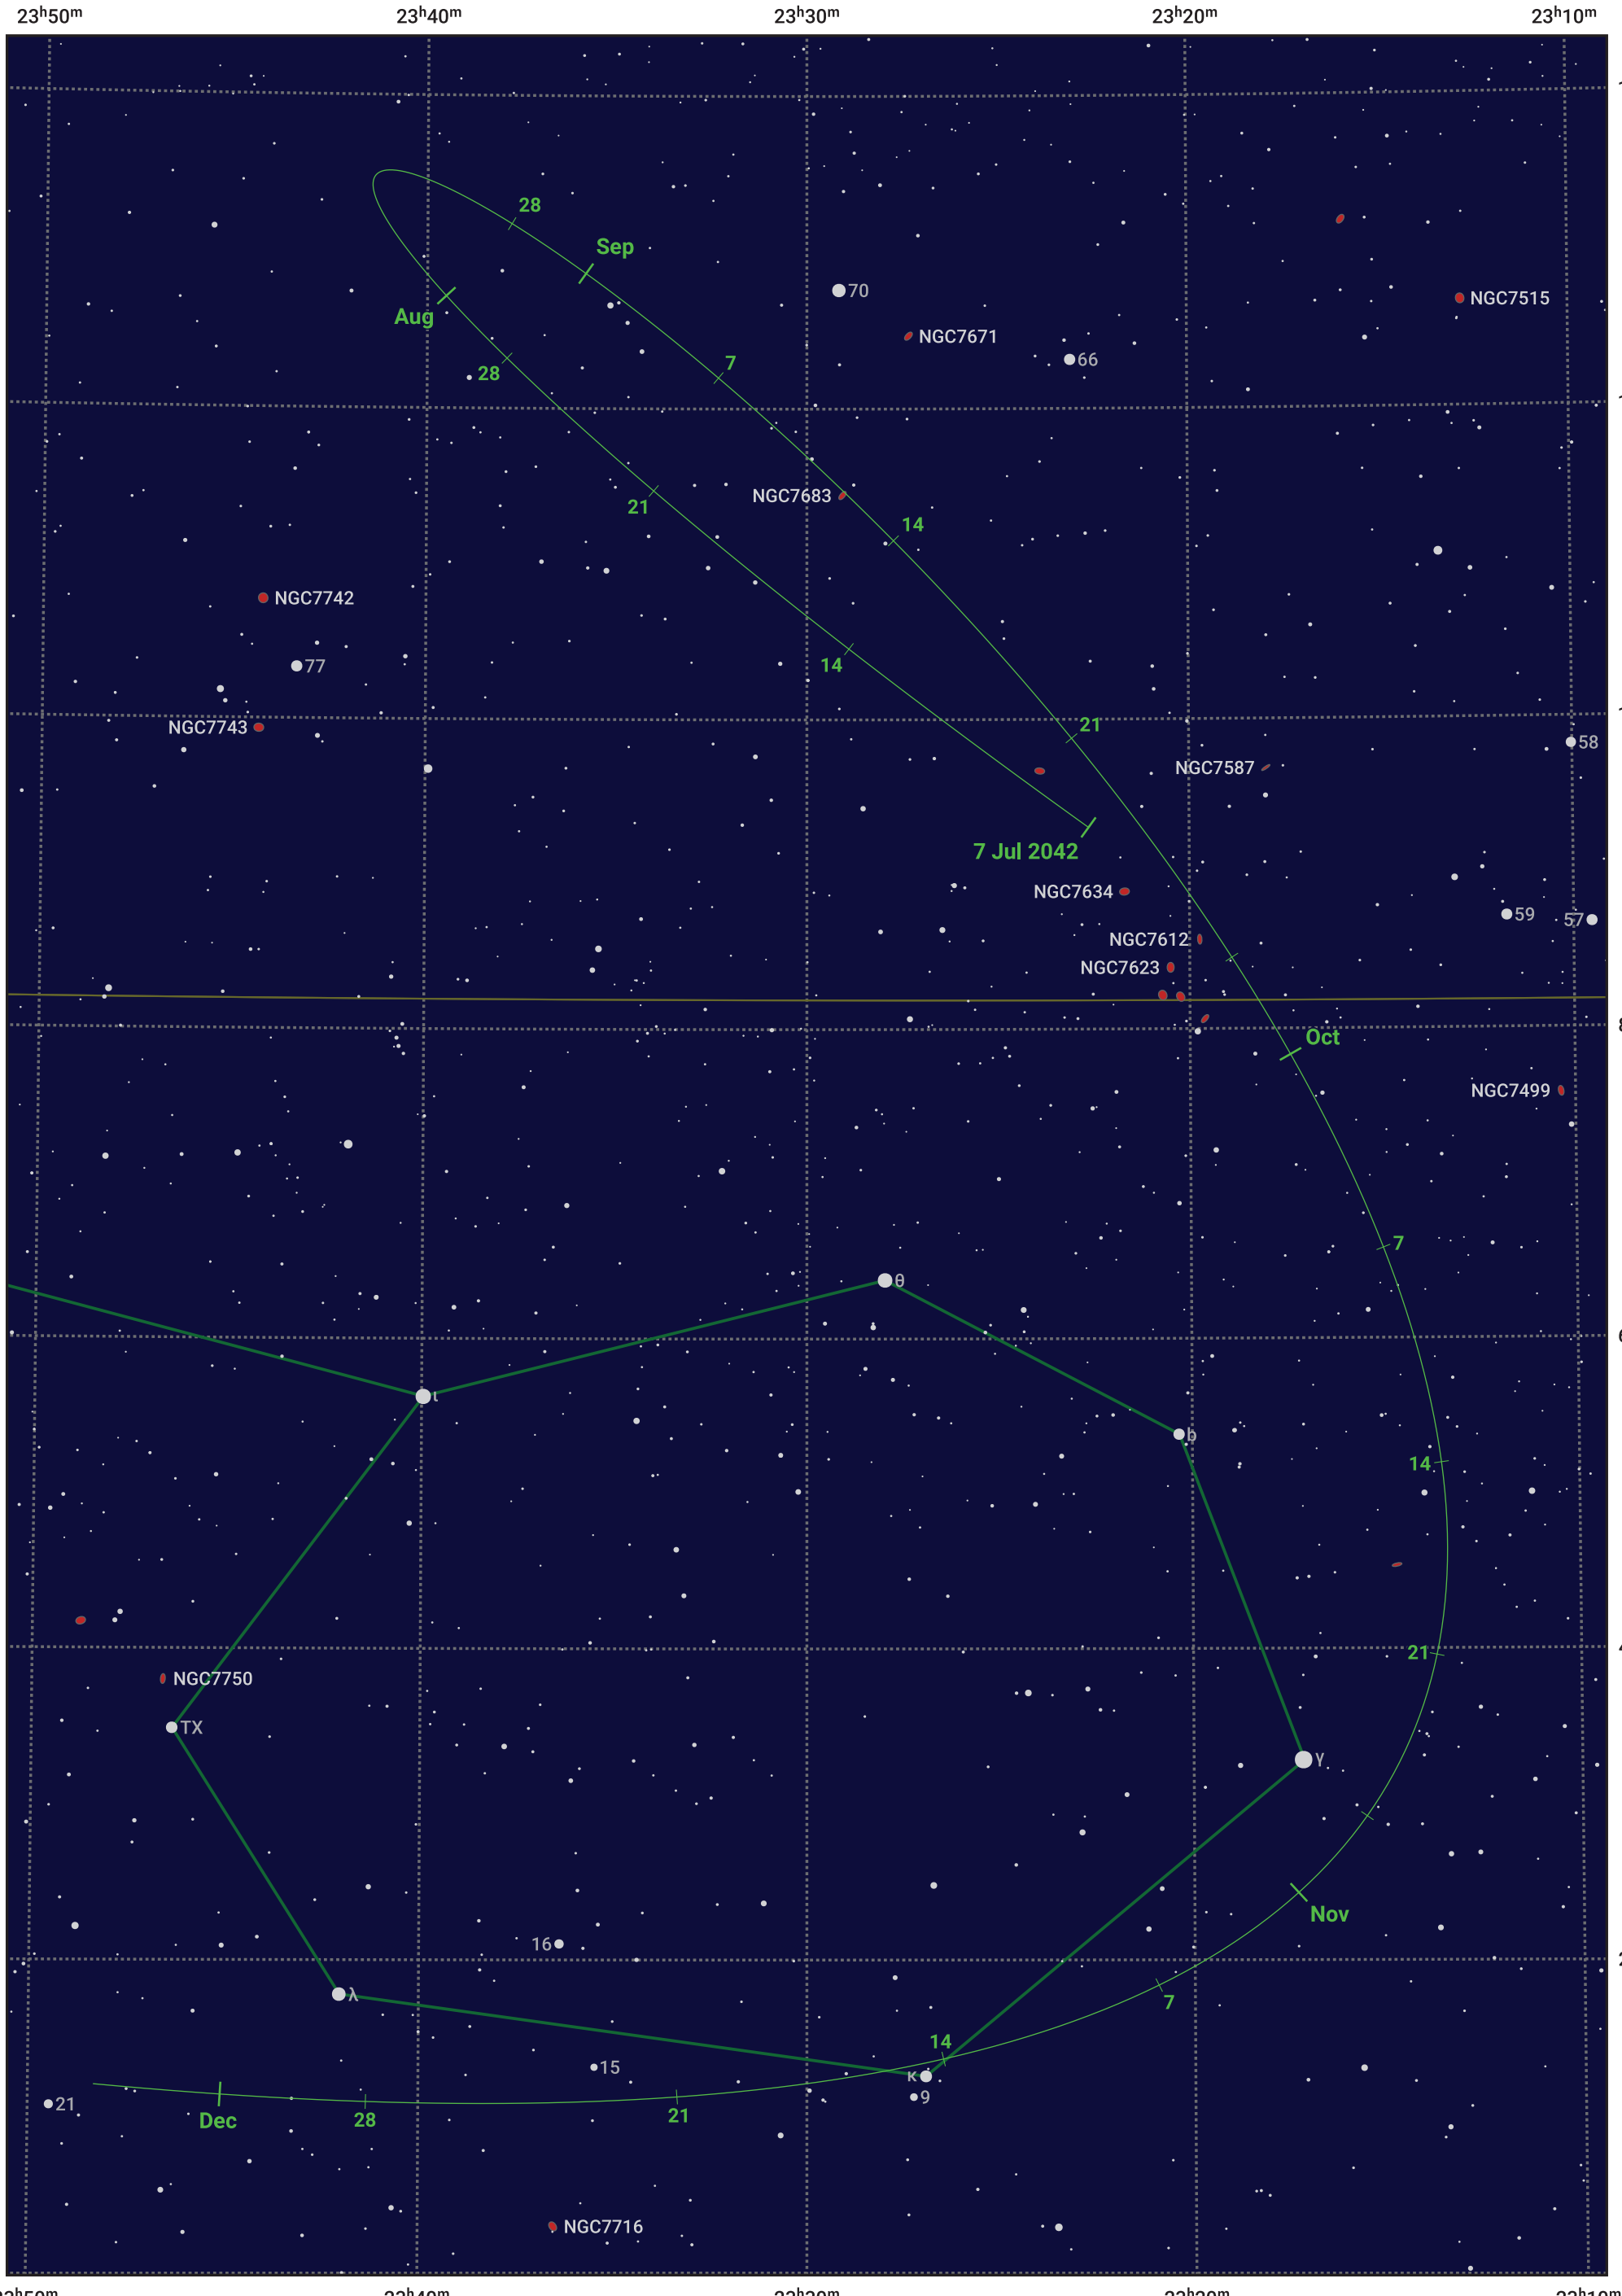

# The path of Asteroid 80 Sappho around opposition on 20 Sep 2042

© Dominic Ford 2011–2024. Date markers placed at midnight UTC. Downloaded from <https://in-the-sky.org>

Magnitude scale: 11.0 10.0 9.0 8.0 7.0 6.0 5.0 4.0 3.0

— Ecliptic Plane

Galaxy Bright nebula Open cluster Globular cluster

Date	Mag	Phase
2042 Aug 1	10.8	95%
2042 Aug 17	10.4	97%
2042 Sep 1	9.9	99%
2042 Oct 1	9.7	99%
2042 Nov 1	10.6	96%
2042 Dec 1	11.4	93%