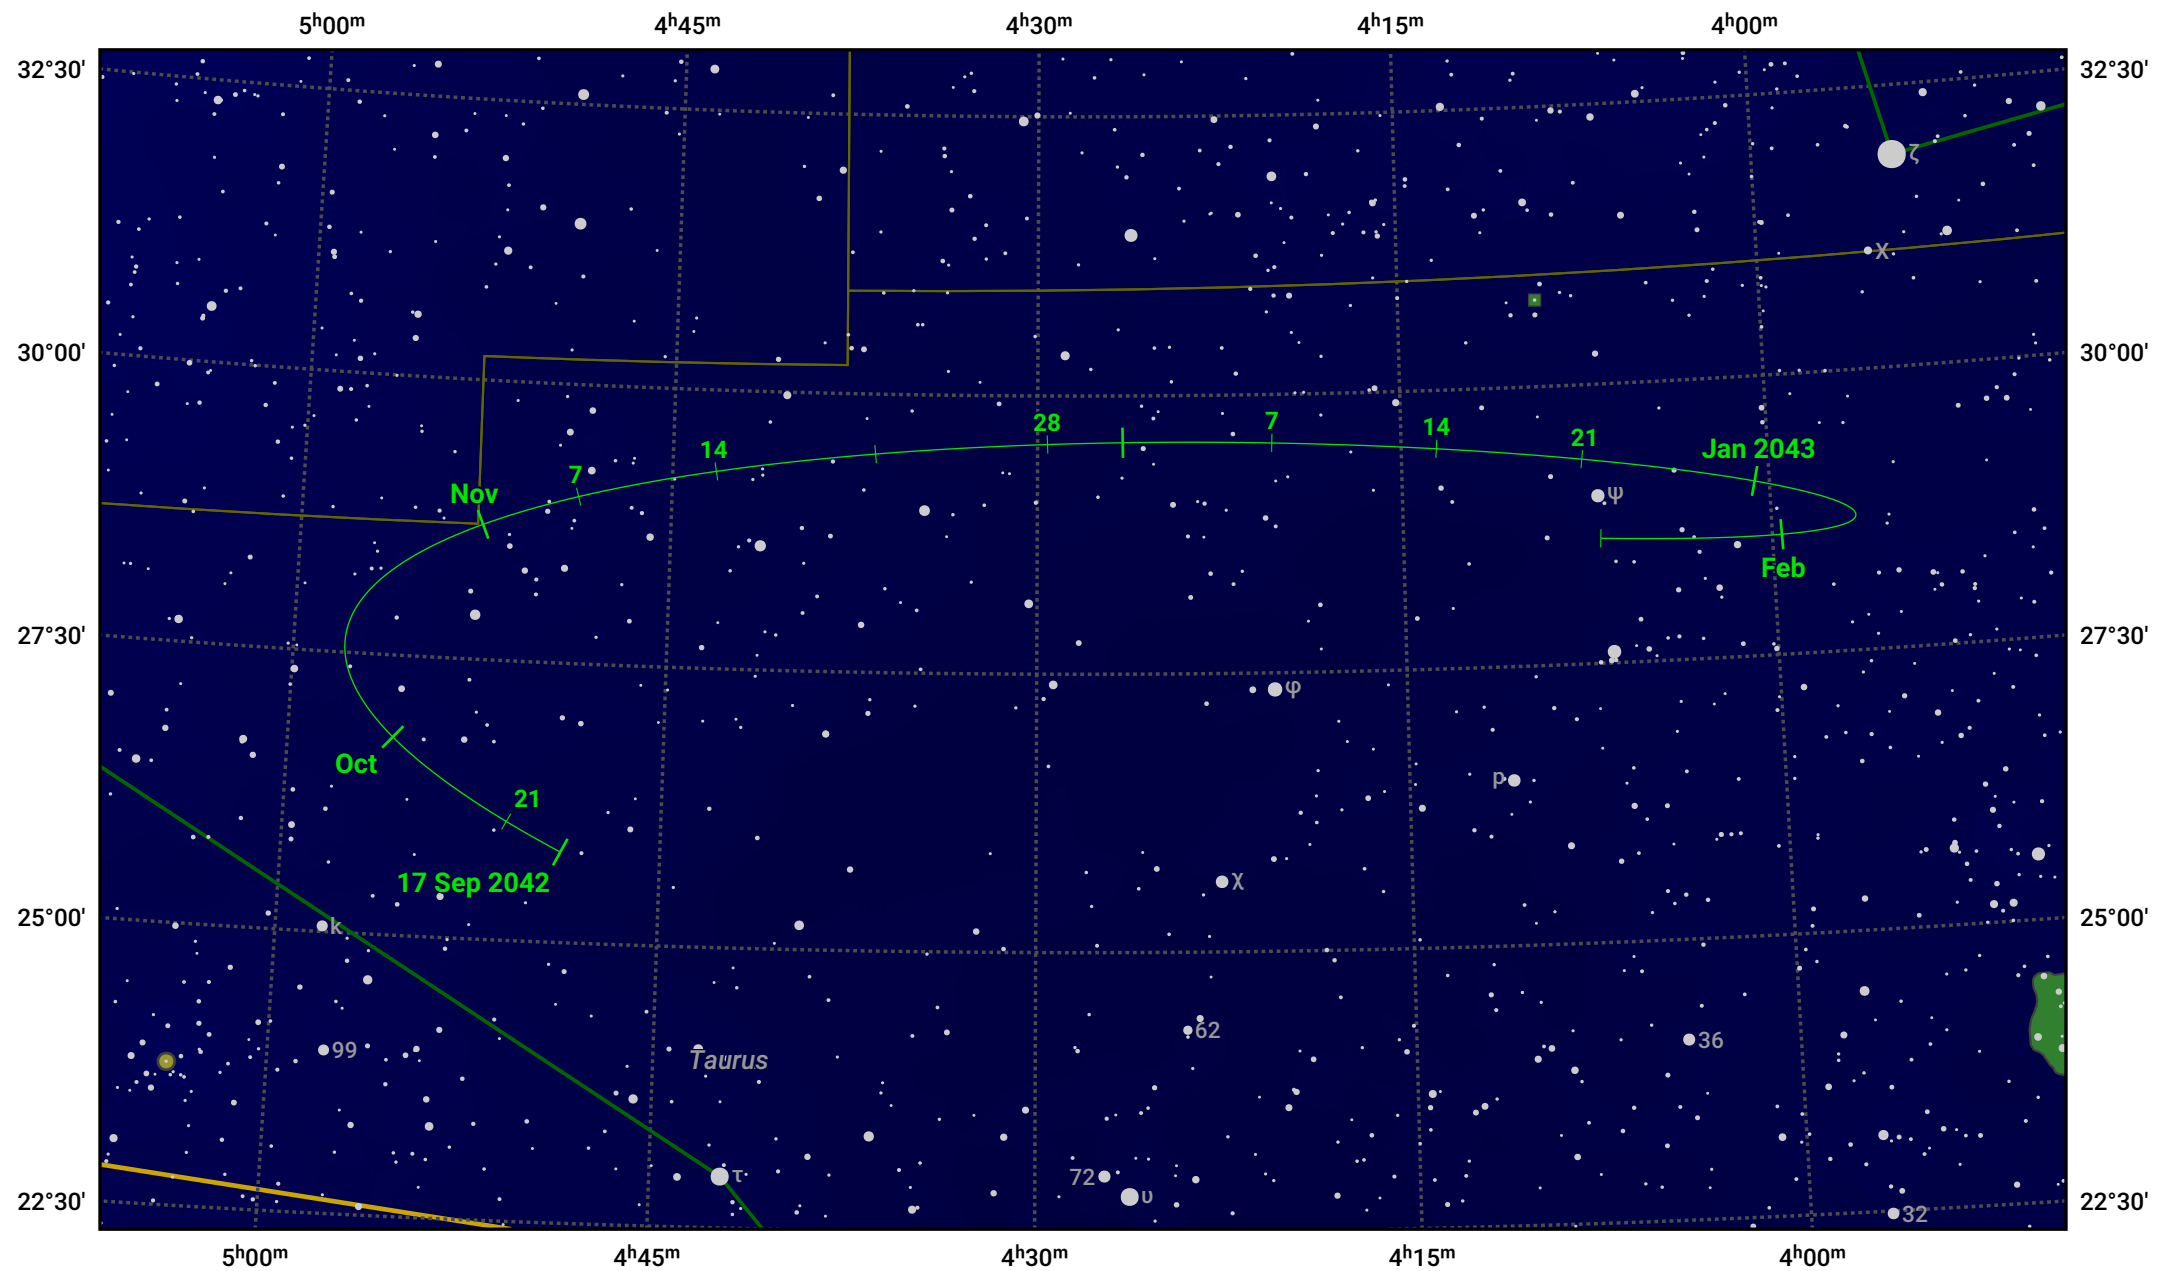

# The path of Asteroid 349 Dembowska around opposition on 1 Dec 2042

© Dominic Ford 2011–2024. Date markers placed at midnight UTC. Downloaded from <https://in-the-sky.org>

Magnitude scale: 10.0 9.0 8.0 7.0 6.0 5.0 4.0 3.0 2.0

— Ecliptic Plane

- Galaxy
- Bright nebula
- Open cluster
- ⊕ Globular cluster

Date	Mag
2042 Oct 1	10.9
2042 Nov 1	10.3
2042 Nov 14	10.1
2042 Dec 1	9.8
2043 Jan 1	10.4
2043 Feb 1	11.1
2043 Feb 3	11.1