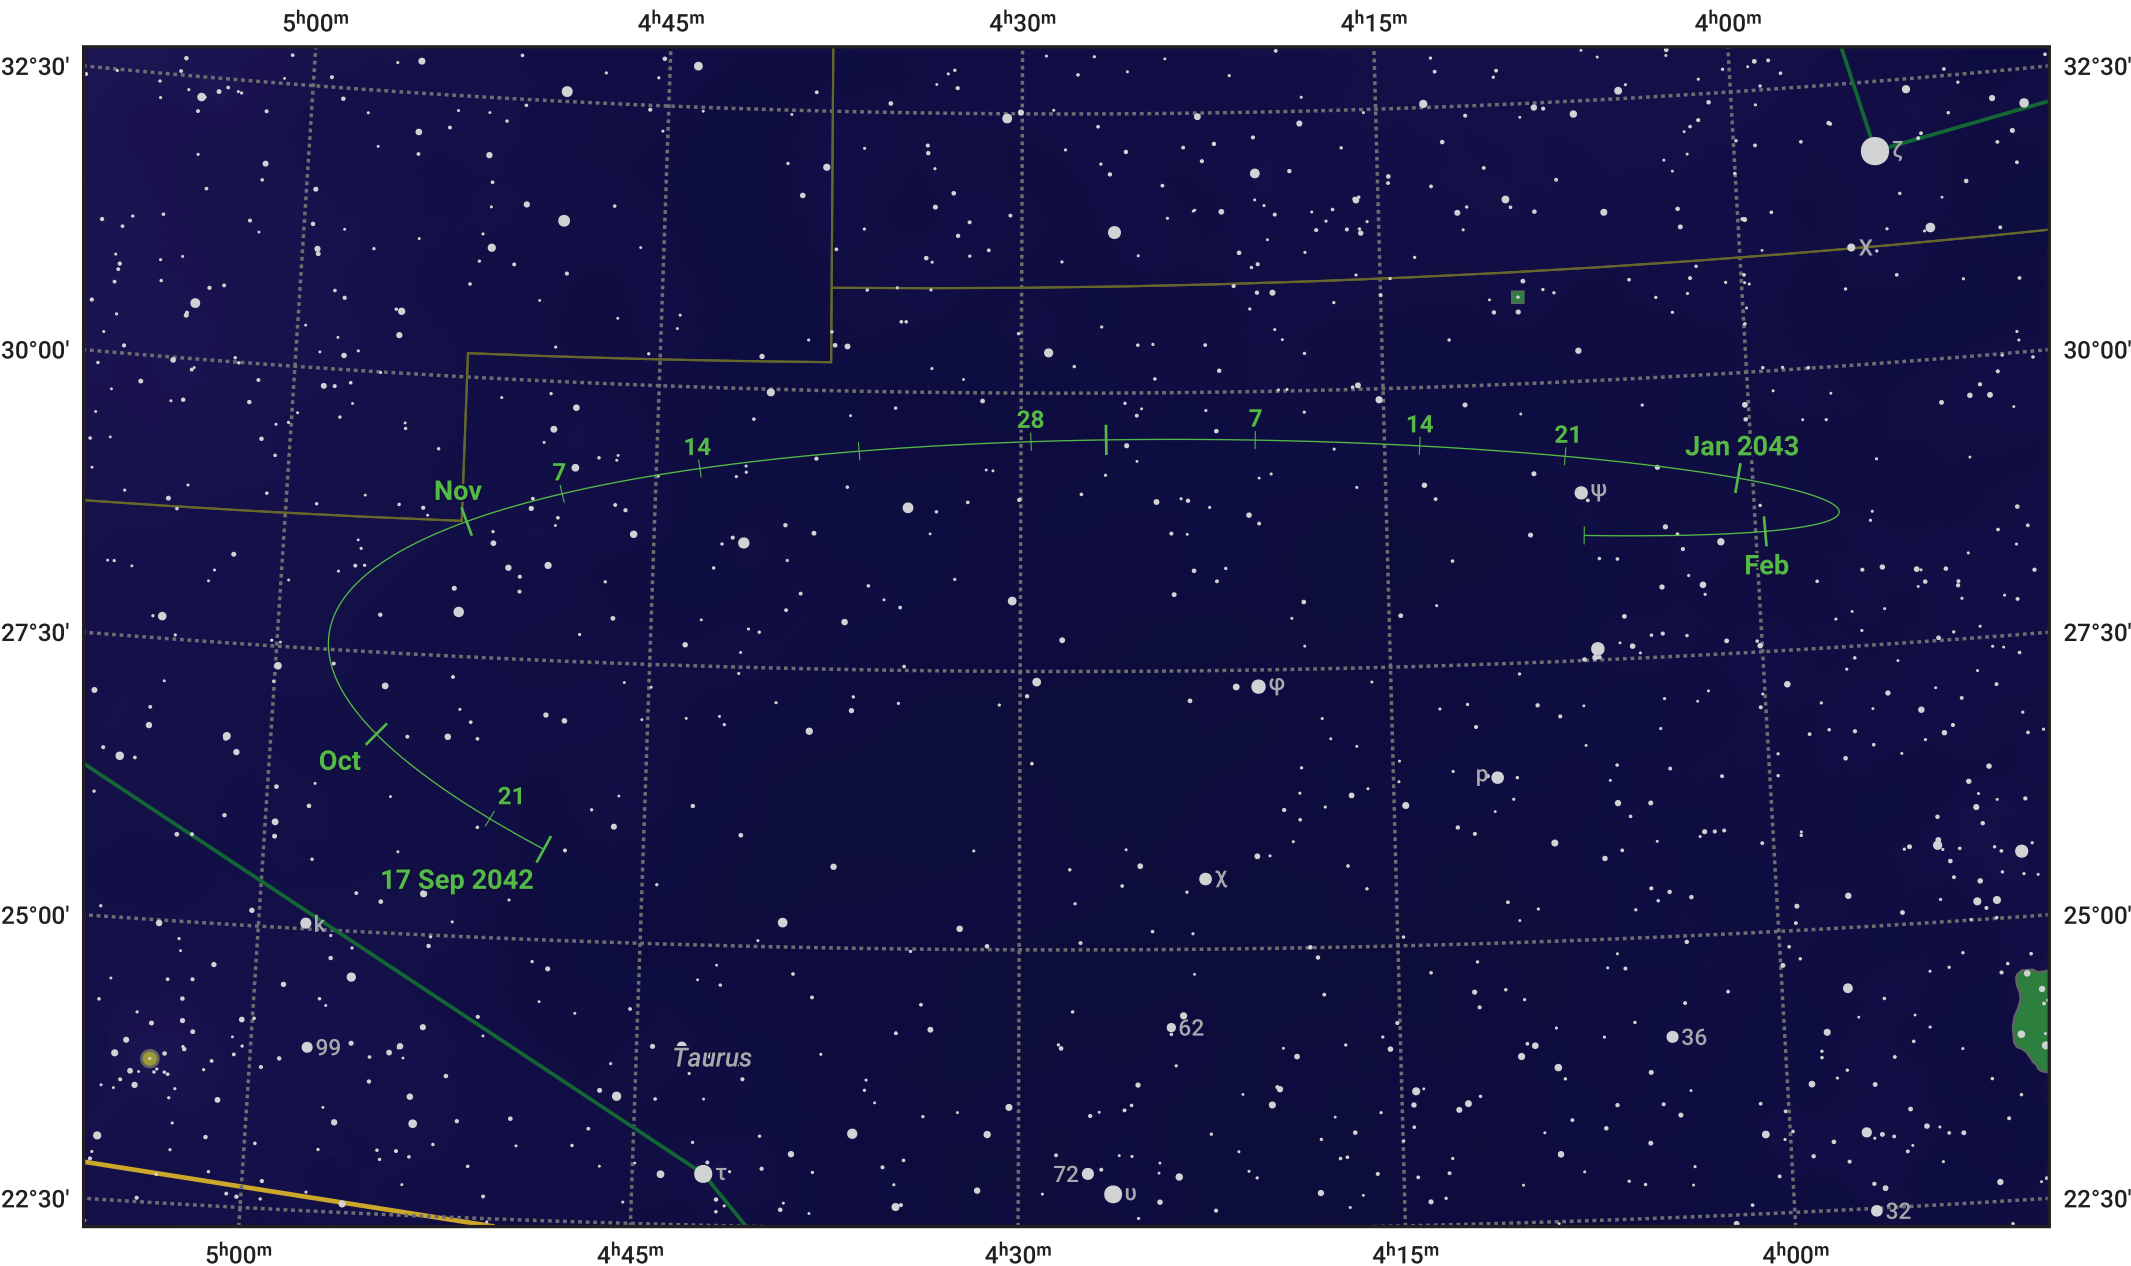

# The path of Asteroid 349 Dembowska around opposition on 1 Dec 2042

© Dominic Ford 2011–2024. Date markers placed at midnight UTC. Downloaded from <https://in-the-sky.org>

Magnitude scale: 10.0 9.0 8.0 7.0 6.0 5.0 4.0 3.0 2.0

— Ecliptic Plane

- Galaxy
- Bright nebula
- Open cluster
- ⊕ Globular cluster

Date	Mag
2042 Oct 1	10.9
2042 Nov 1	10.3
2042 Nov 14	10.1
2042 Dec 1	9.8
2043 Jan 1	10.4
2043 Feb 1	11.1
2043 Feb 3	11.1