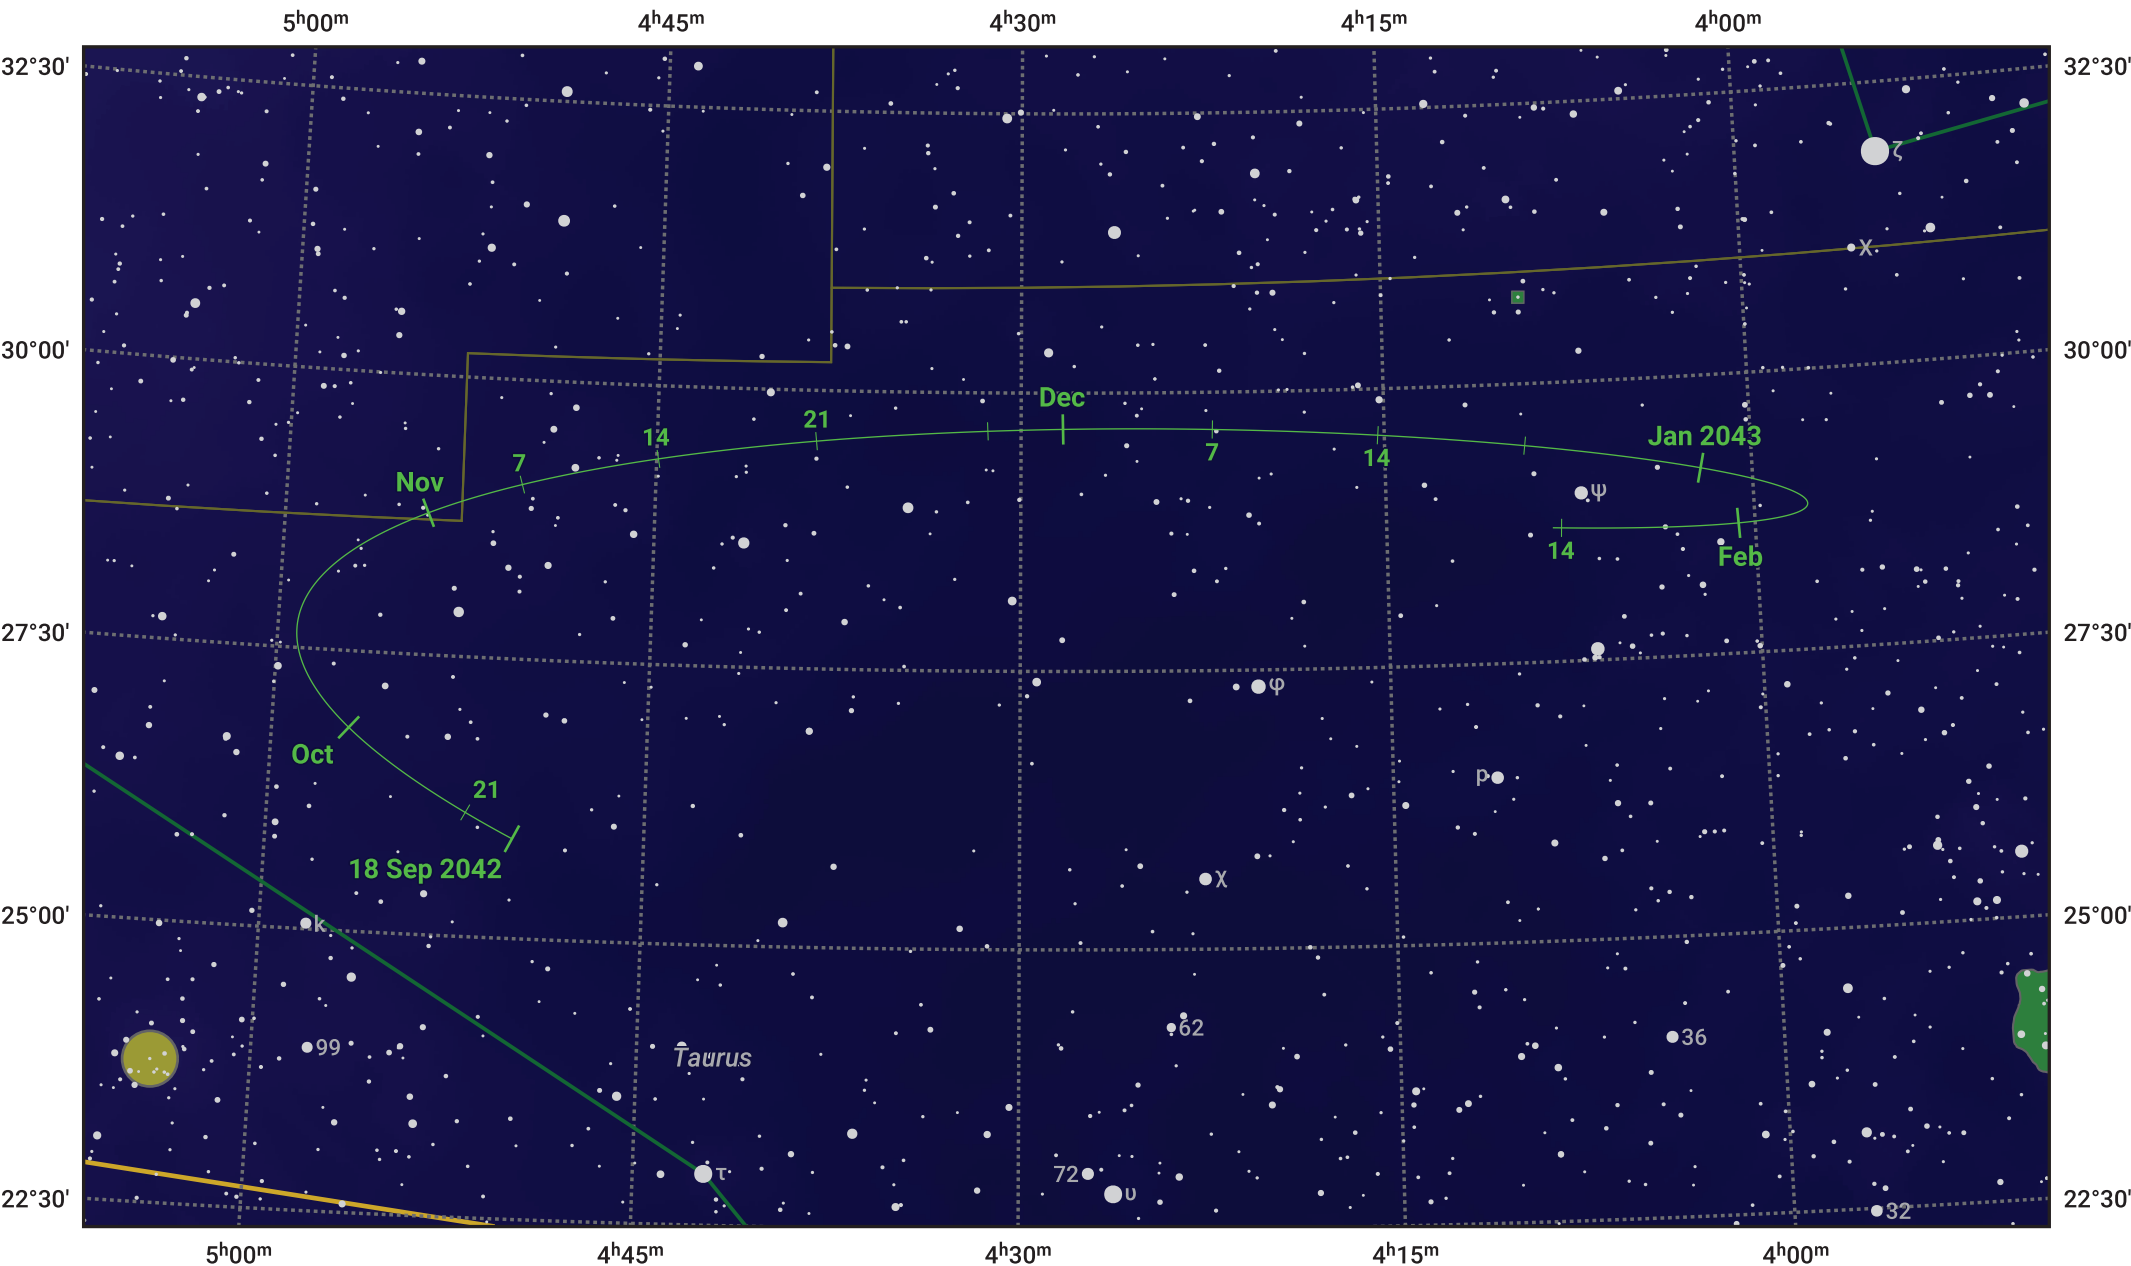

# The path of Asteroid 349 Dembowska around opposition on 2 Dec 2042

© Dominic Ford 2011–2024. Date markers placed at midnight UTC. Downloaded from <https://in-the-sky.org>

Magnitude scale: 10.0 9.0 8.0 7.0 6.0 5.0 4.0 3.0 2.0

- Ecliptic Plane
- Galaxy
- Bright nebula
- Open cluster
- Globular cluster

Date	Mag
2042 Oct 1	10.9
2042 Nov 1	10.4
2042 Nov 14	10.1
2042 Dec 1	9.8
2043 Jan 1	10.4
2043 Feb 1	11.0
2043 Feb 4	11.1