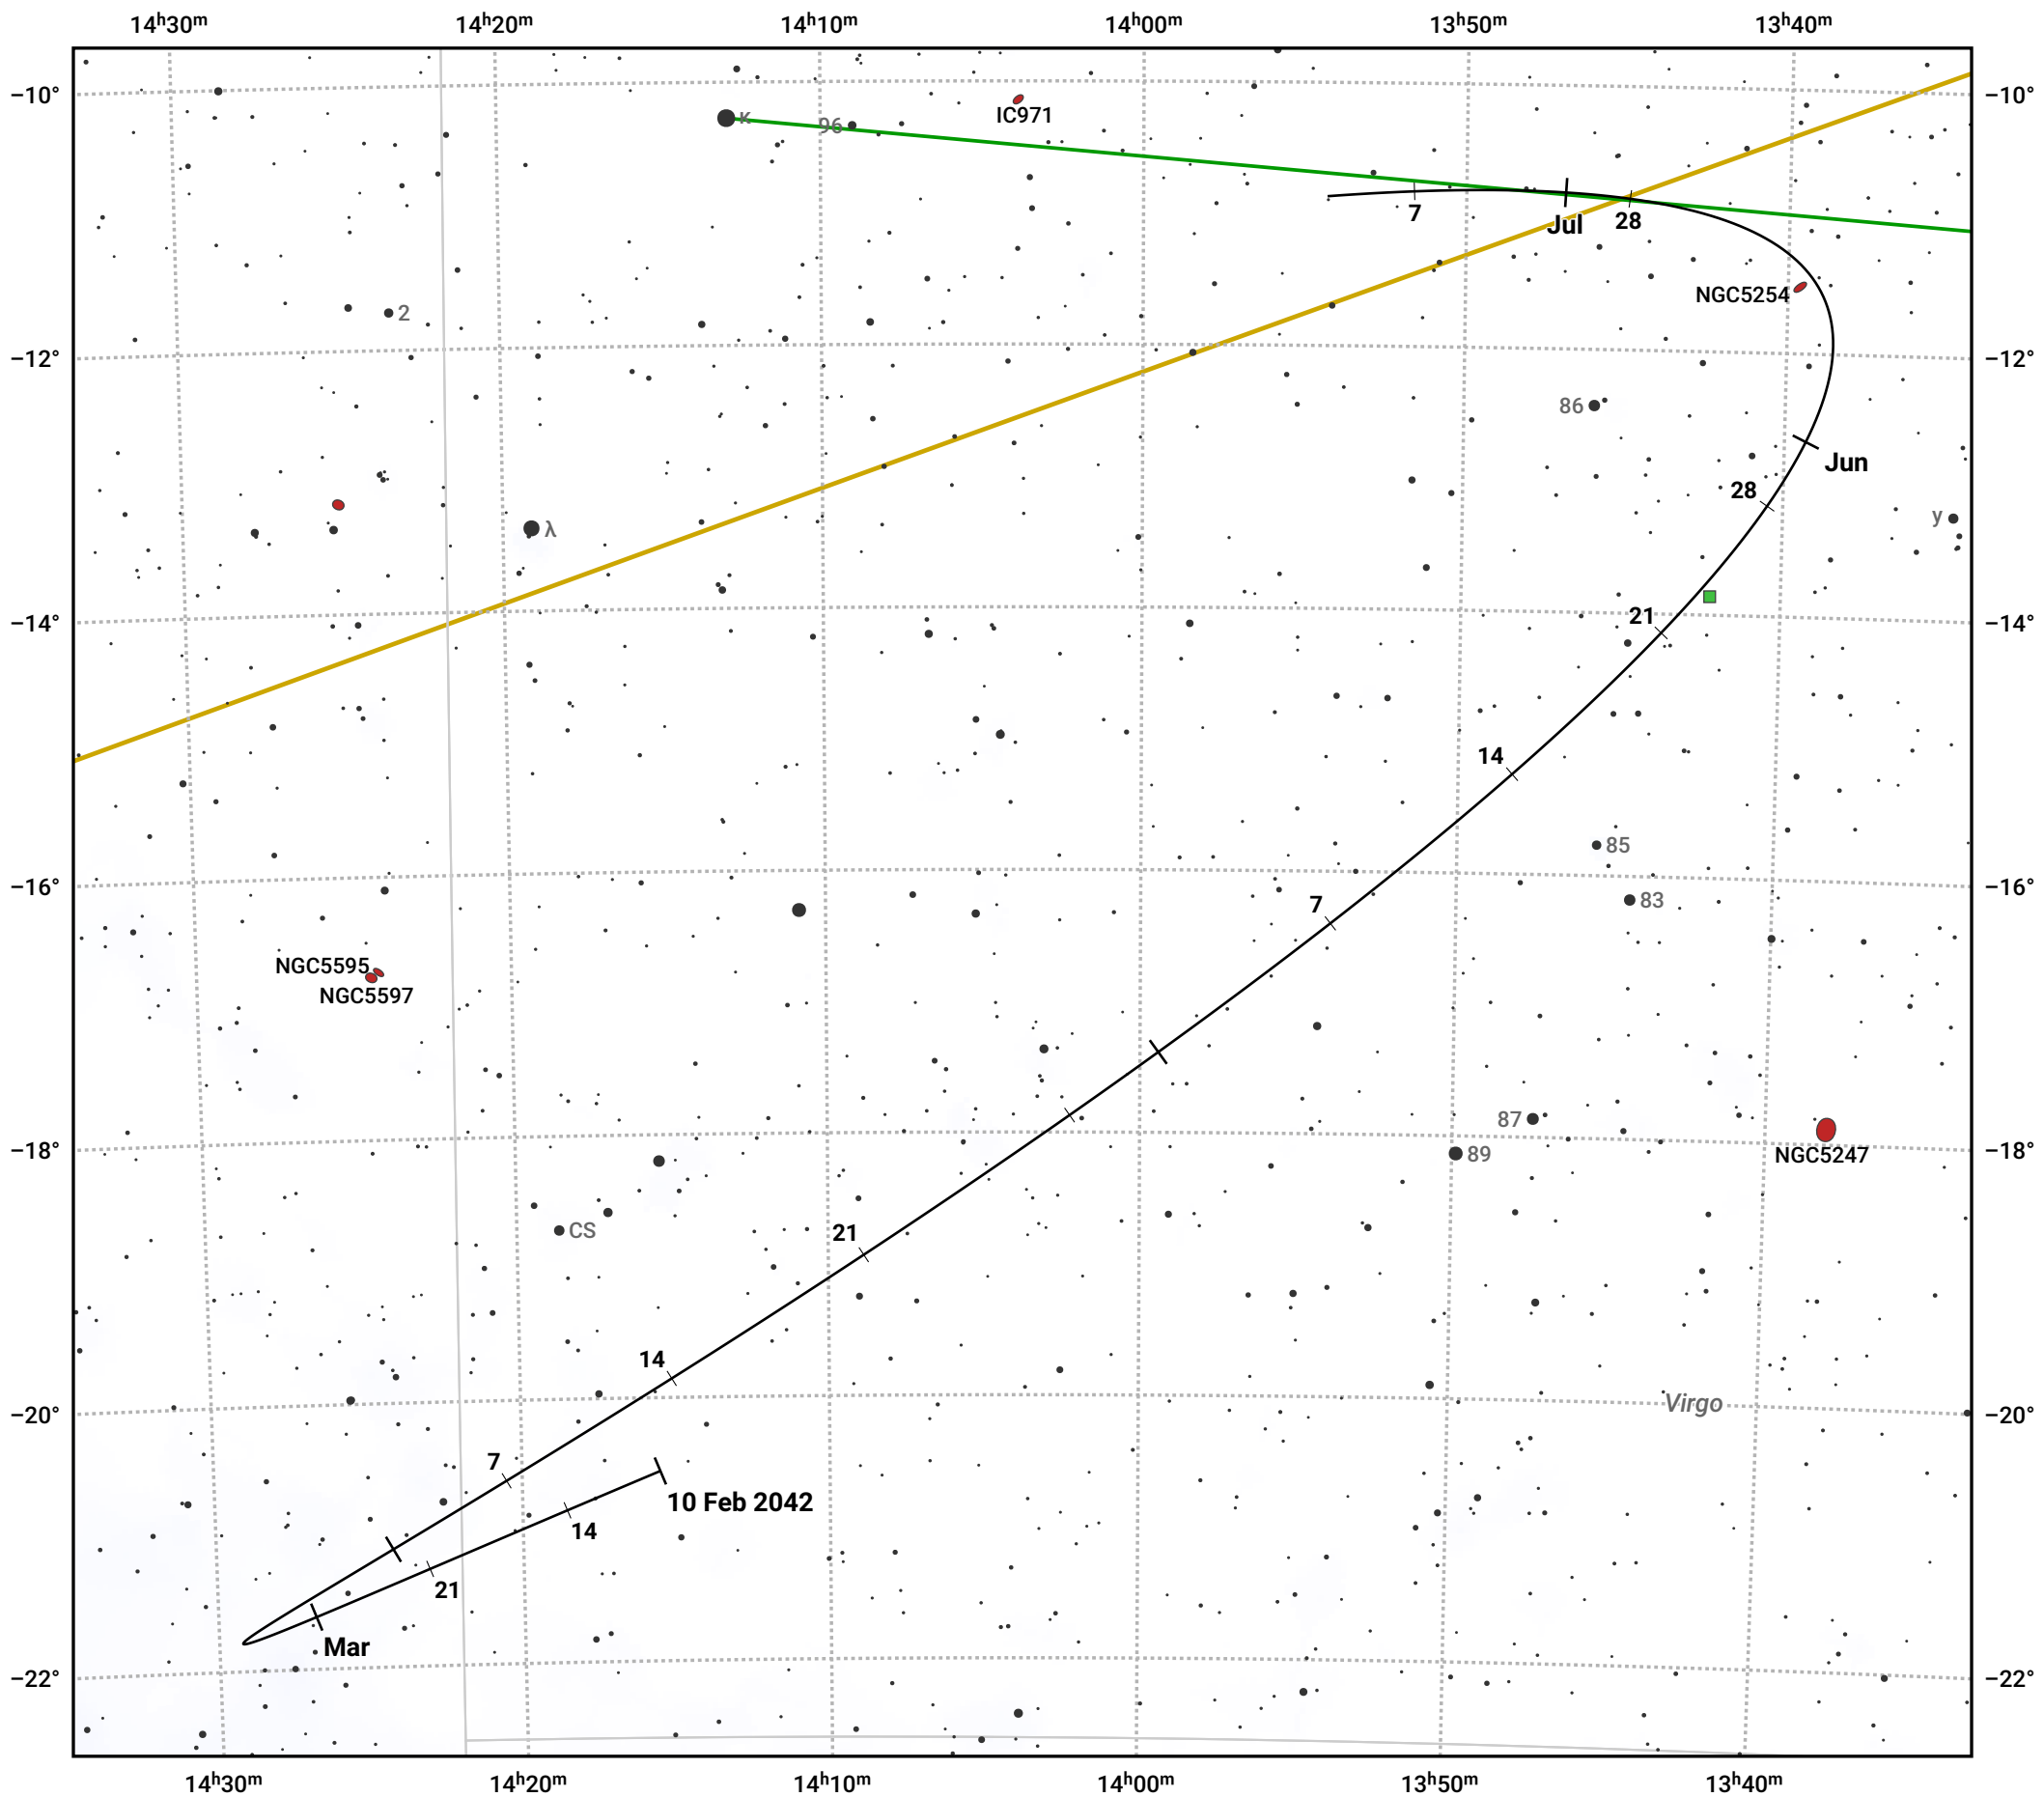

The path of Asteroid 12 Victoria around opposition on 26 Apr 2042

© Dominic Ford 2011–2024. Date markers placed at midnight UTC. Downloaded from <https://in-the-sky.org>

Magnitude scale: · 10.0 · 9.0 · 8.0 · 7.0 · 6.0 · 5.0 · 4.0

— Ecliptic Plane

● Galaxy ■ Bright nebula ● Open cluster ⊕ Globular cluster

Date	Mag	Phase
2042 Mar 1	11.4	96%
2042 Mar 23	10.8	98%
2042 Apr 1	10.5	99%
2042 Apr 23	9.8	100%
2042 May 1	9.8	100%
2042 Jun 1	10.4	97%
2042 Jun 22	10.8	95%
2042 Jul 1	10.9	94%