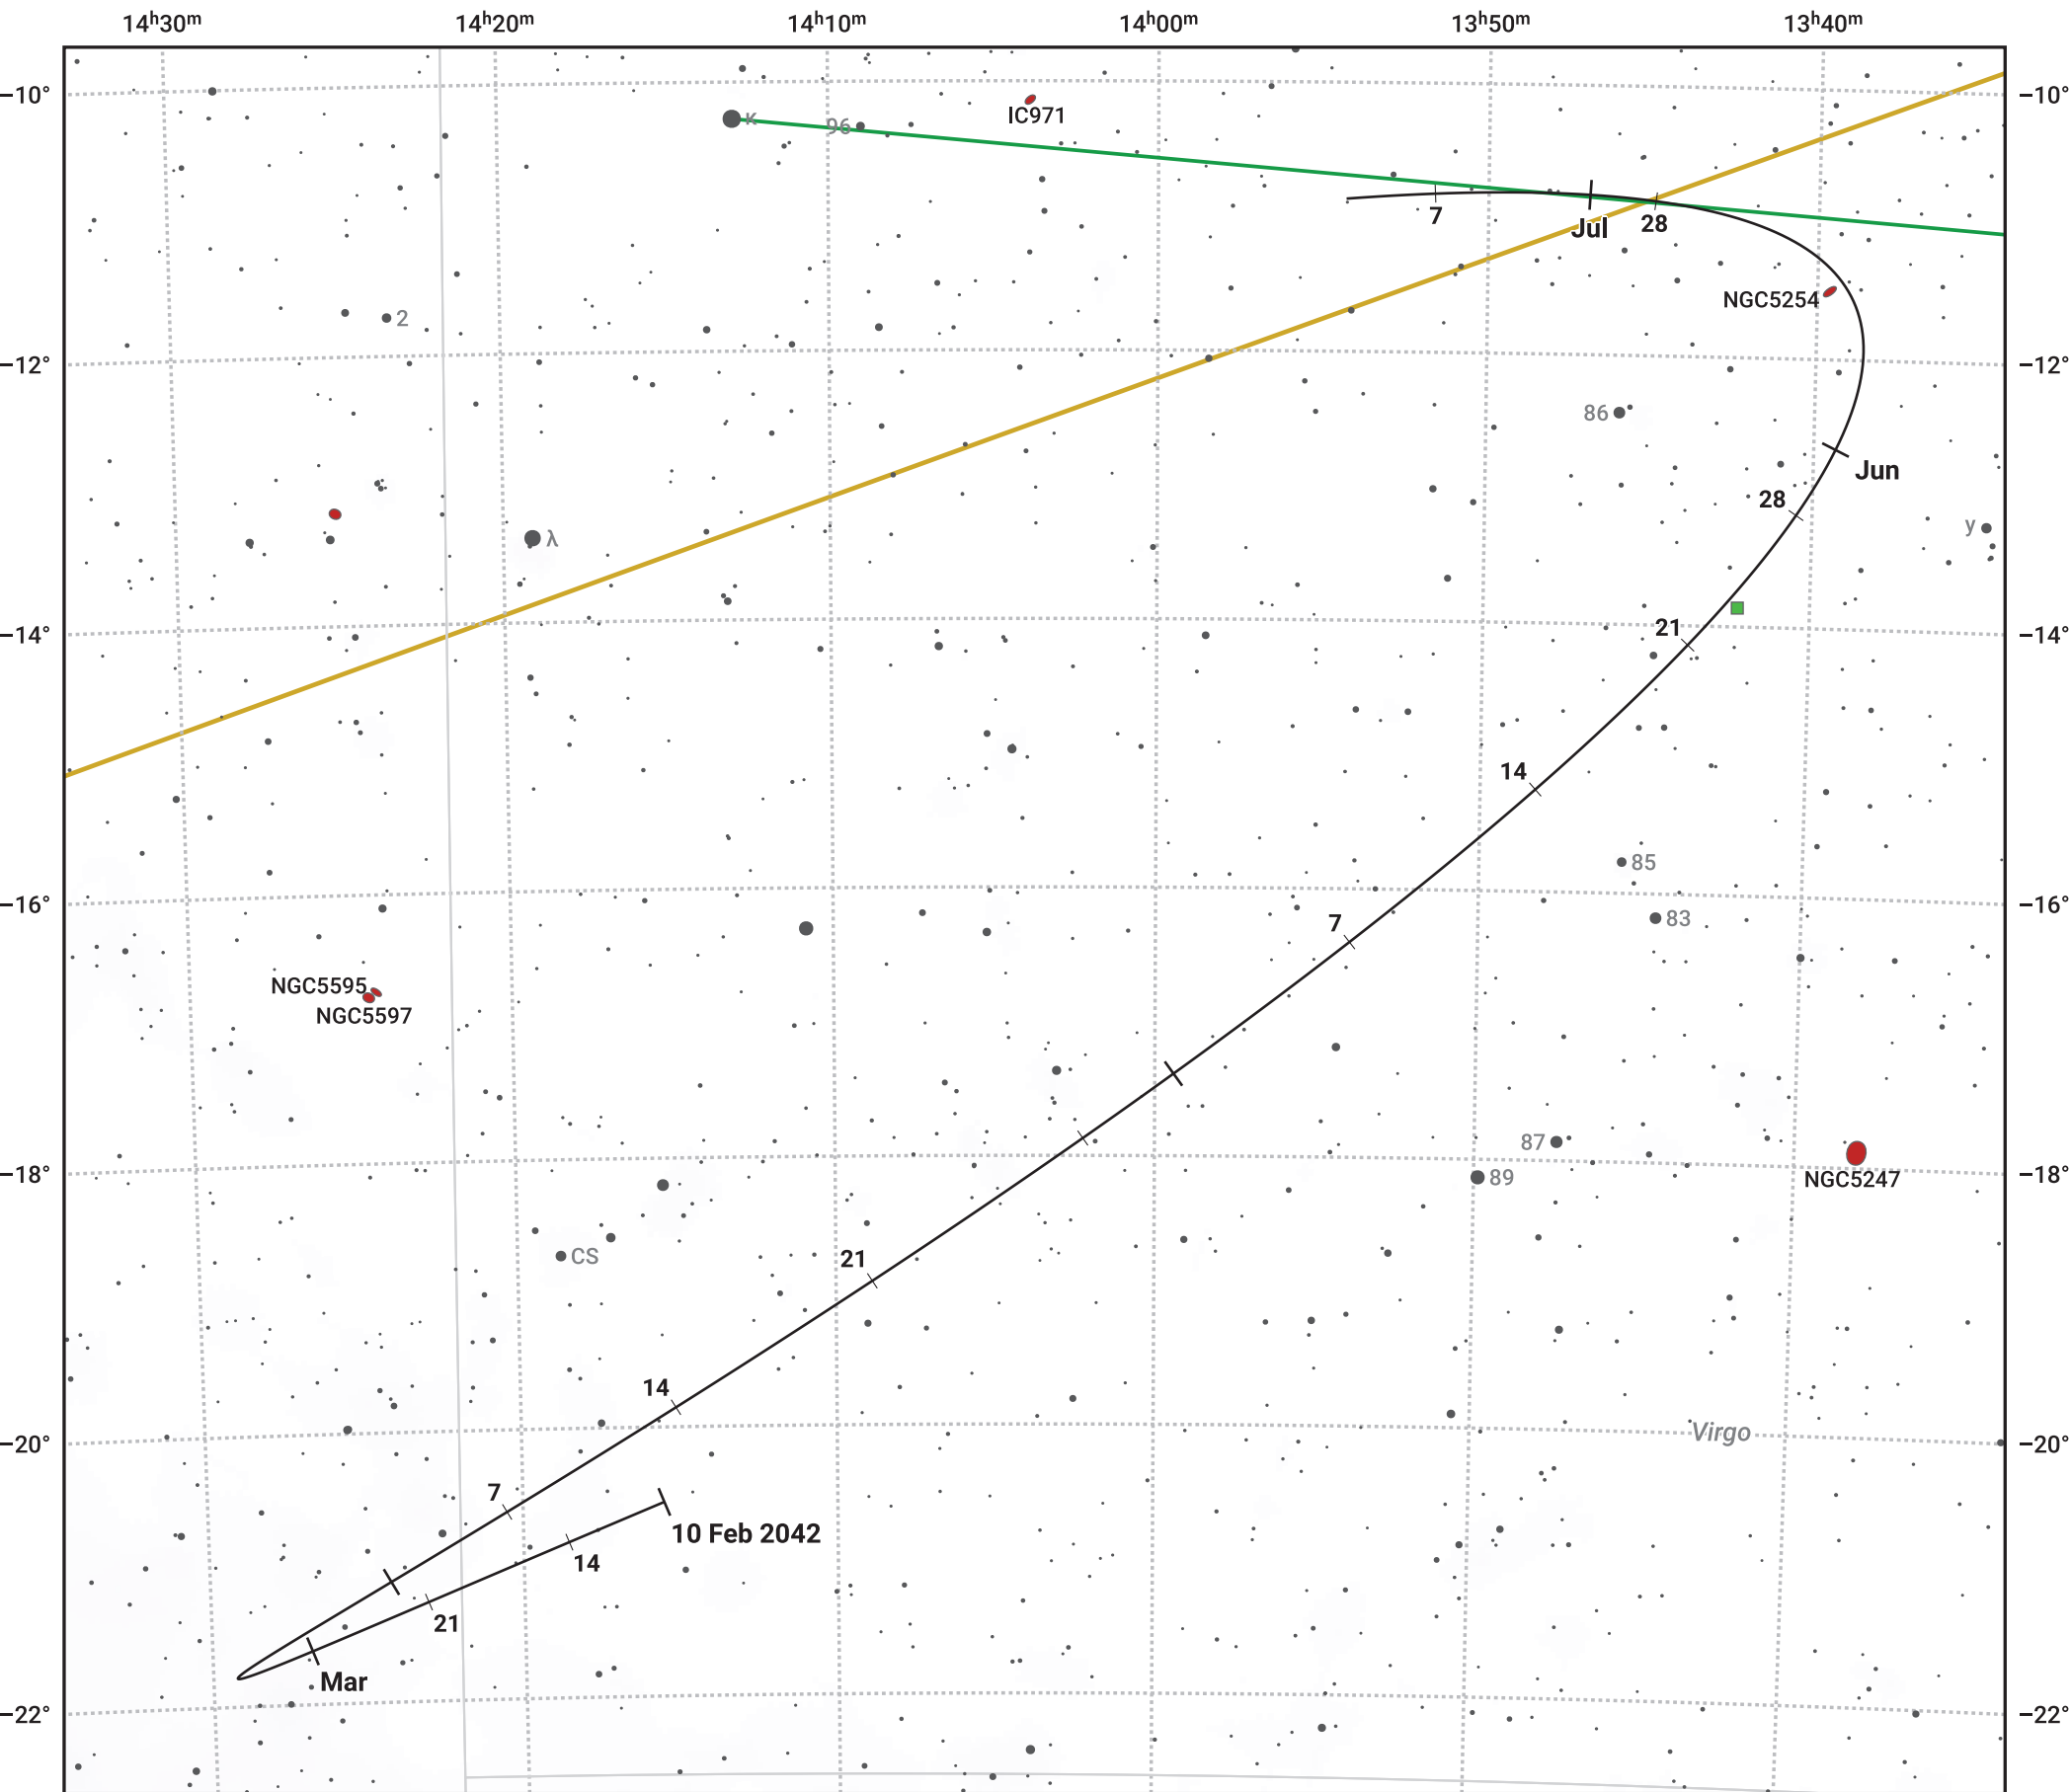

# The path of Asteroid 12 Victoria around opposition on 26 Apr 2042

© Dominic Ford 2011–2024. Date markers placed at midnight UTC. Downloaded from <https://in-the-sky.org>

Magnitude scale: ·10.0 ·9.0 ·8.0 ·7.0 ·6.0 ·5.0 ●4.0

— Ecliptic Plane

● Galaxy    ■ Bright nebula    ● Open cluster    ⊕ Globular cluster

Date	Mag	Phase
2042 Mar 1	11.4	96%
2042 Mar 23	10.8	98%
2042 Apr 1	10.5	99%
2042 Apr 23	9.8	100%
2042 May 1	9.8	100%
2042 Jun 1	10.4	97%
2042 Jun 22	10.8	95%
2042 Jul 1	10.9	94%