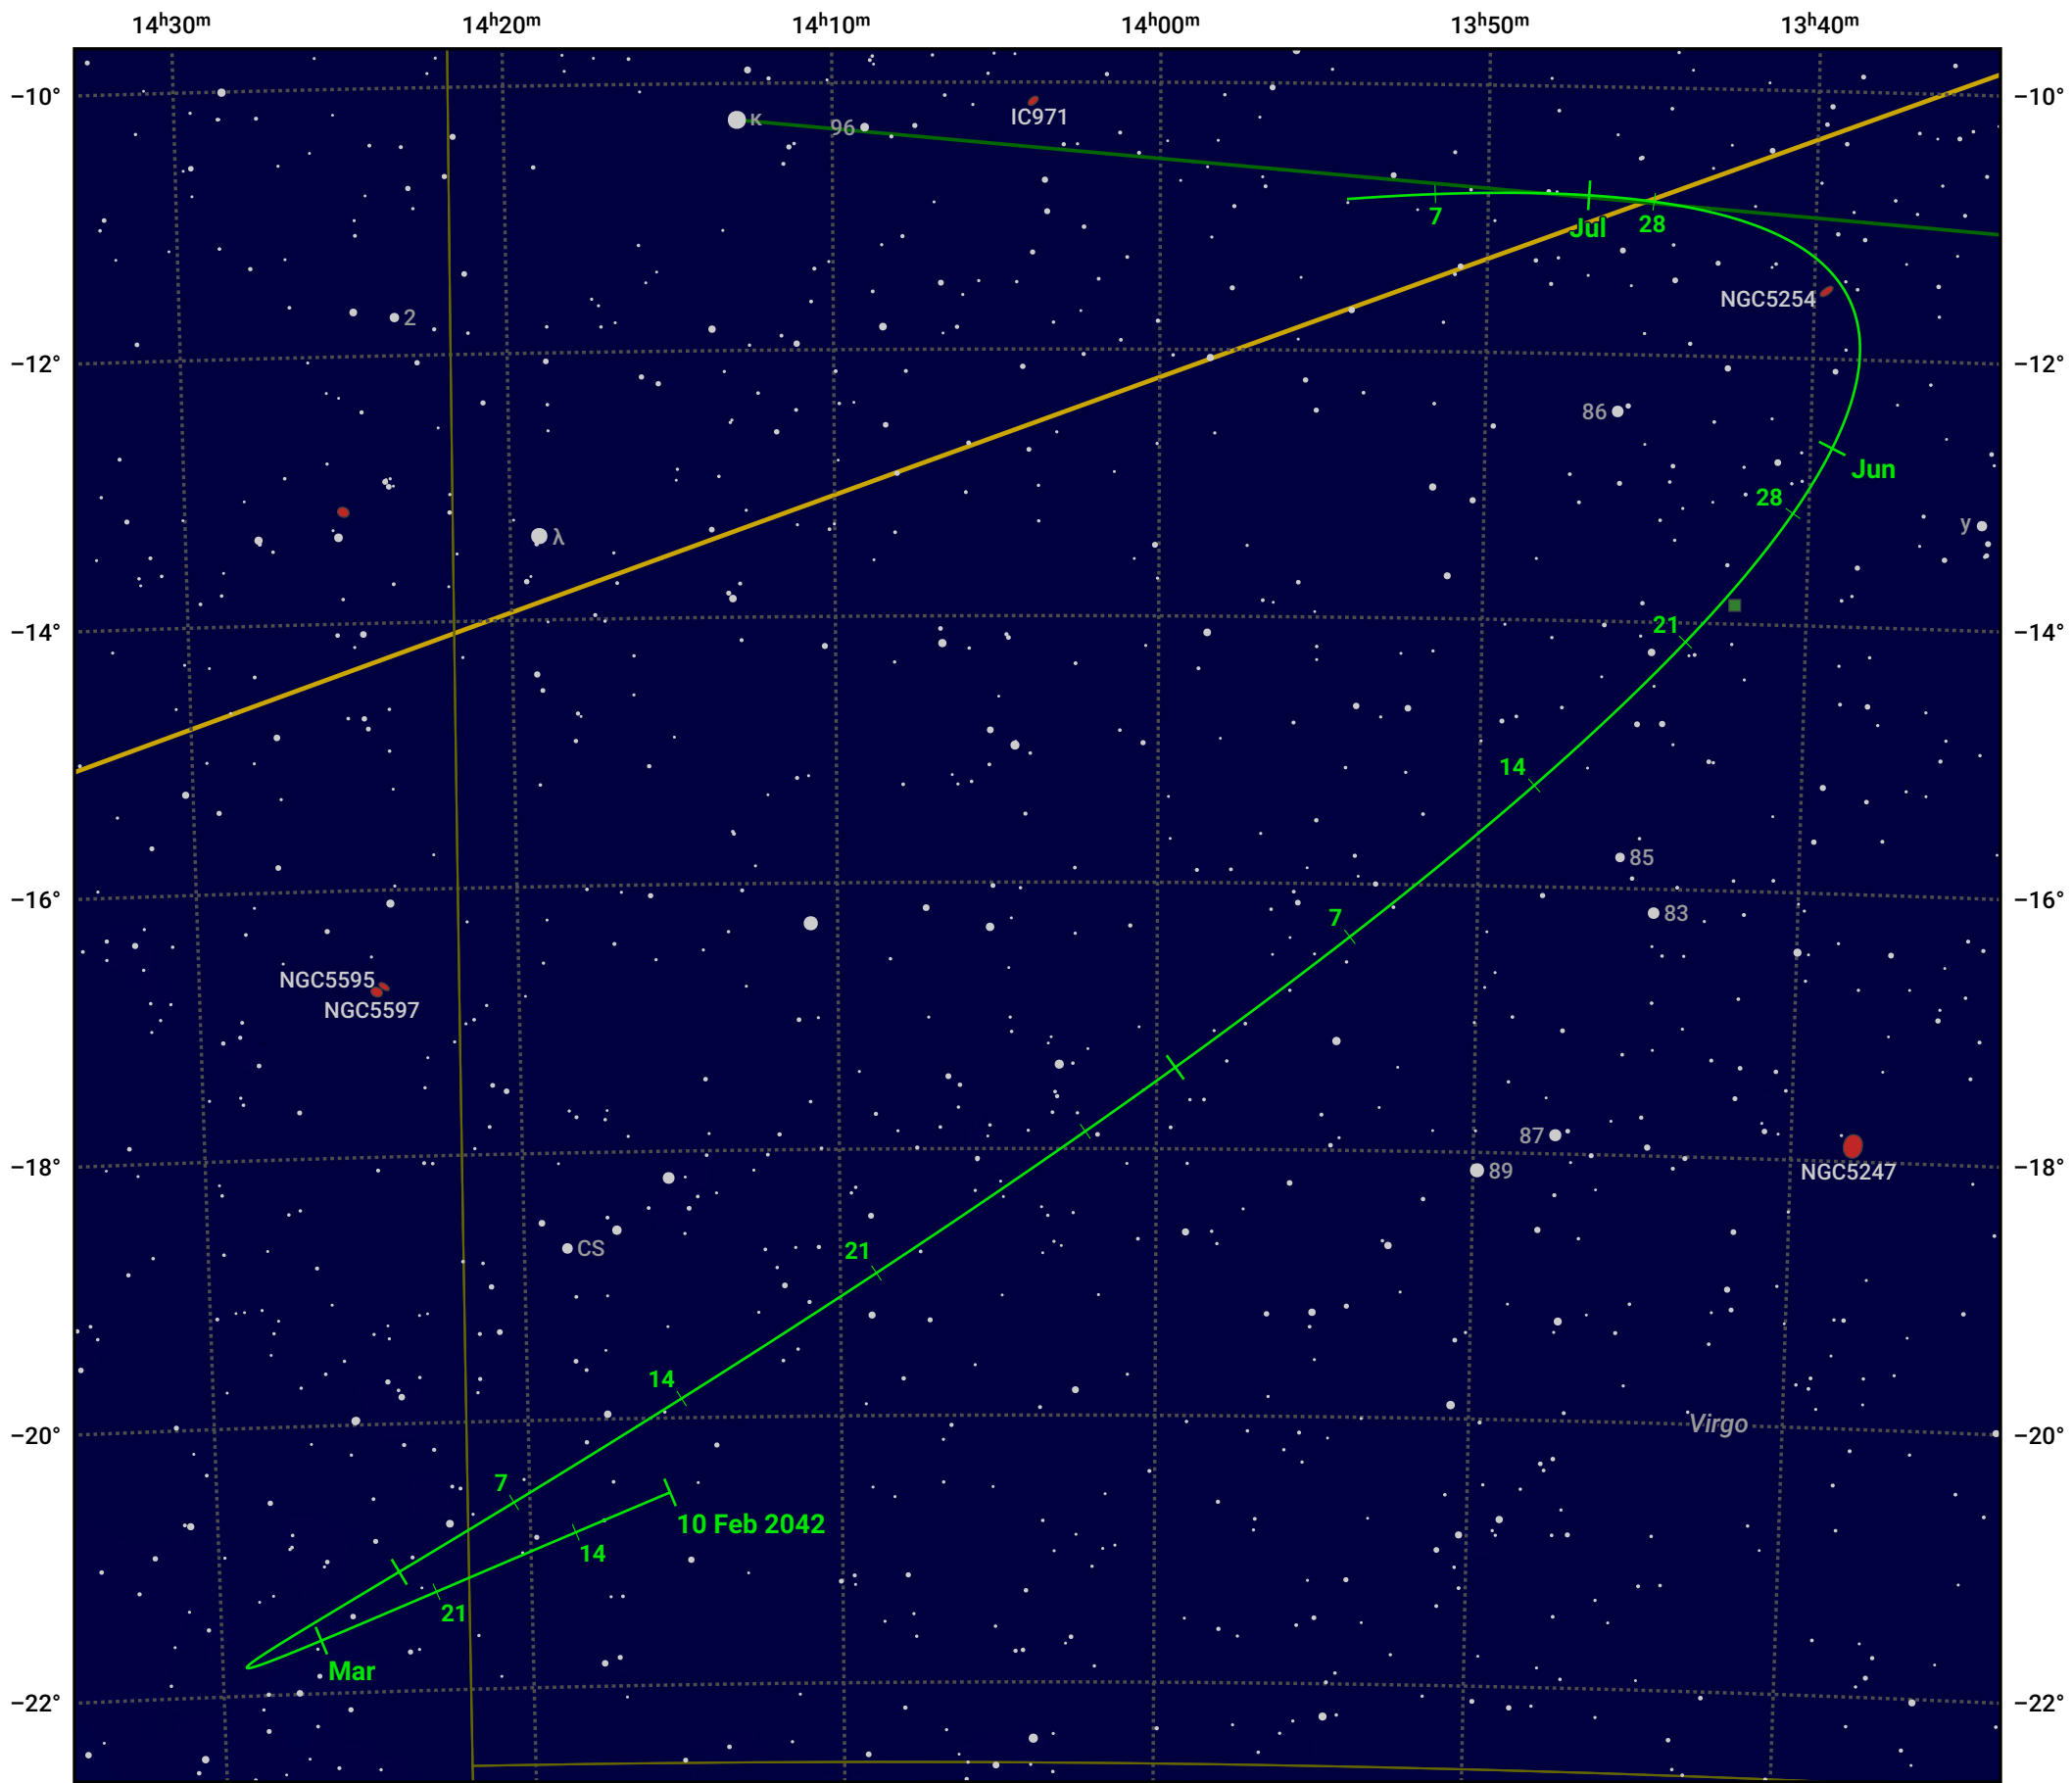

# The path of Asteroid 12 Victoria around opposition on 26 Apr 2042

© Dominic Ford 2011–2024. Date markers placed at midnight UTC. Downloaded from <https://in-the-sky.org>

Magnitude scale: 10.0 9.0 8.0 7.0 6.0 5.0 4.0

— Ecliptic Plane

Galaxy    Bright nebula    Open cluster    Globular cluster

Date	Mag	Phase
2042 Mar 1	11.4	96%
2042 Mar 23	10.8	98%
2042 Apr 1	10.5	99%
2042 Apr 23	9.8	100%
2042 May 1	9.8	100%
2042 Jun 1	10.4	97%
2042 Jun 22	10.8	95%
2042 Jul 1	10.9	94%