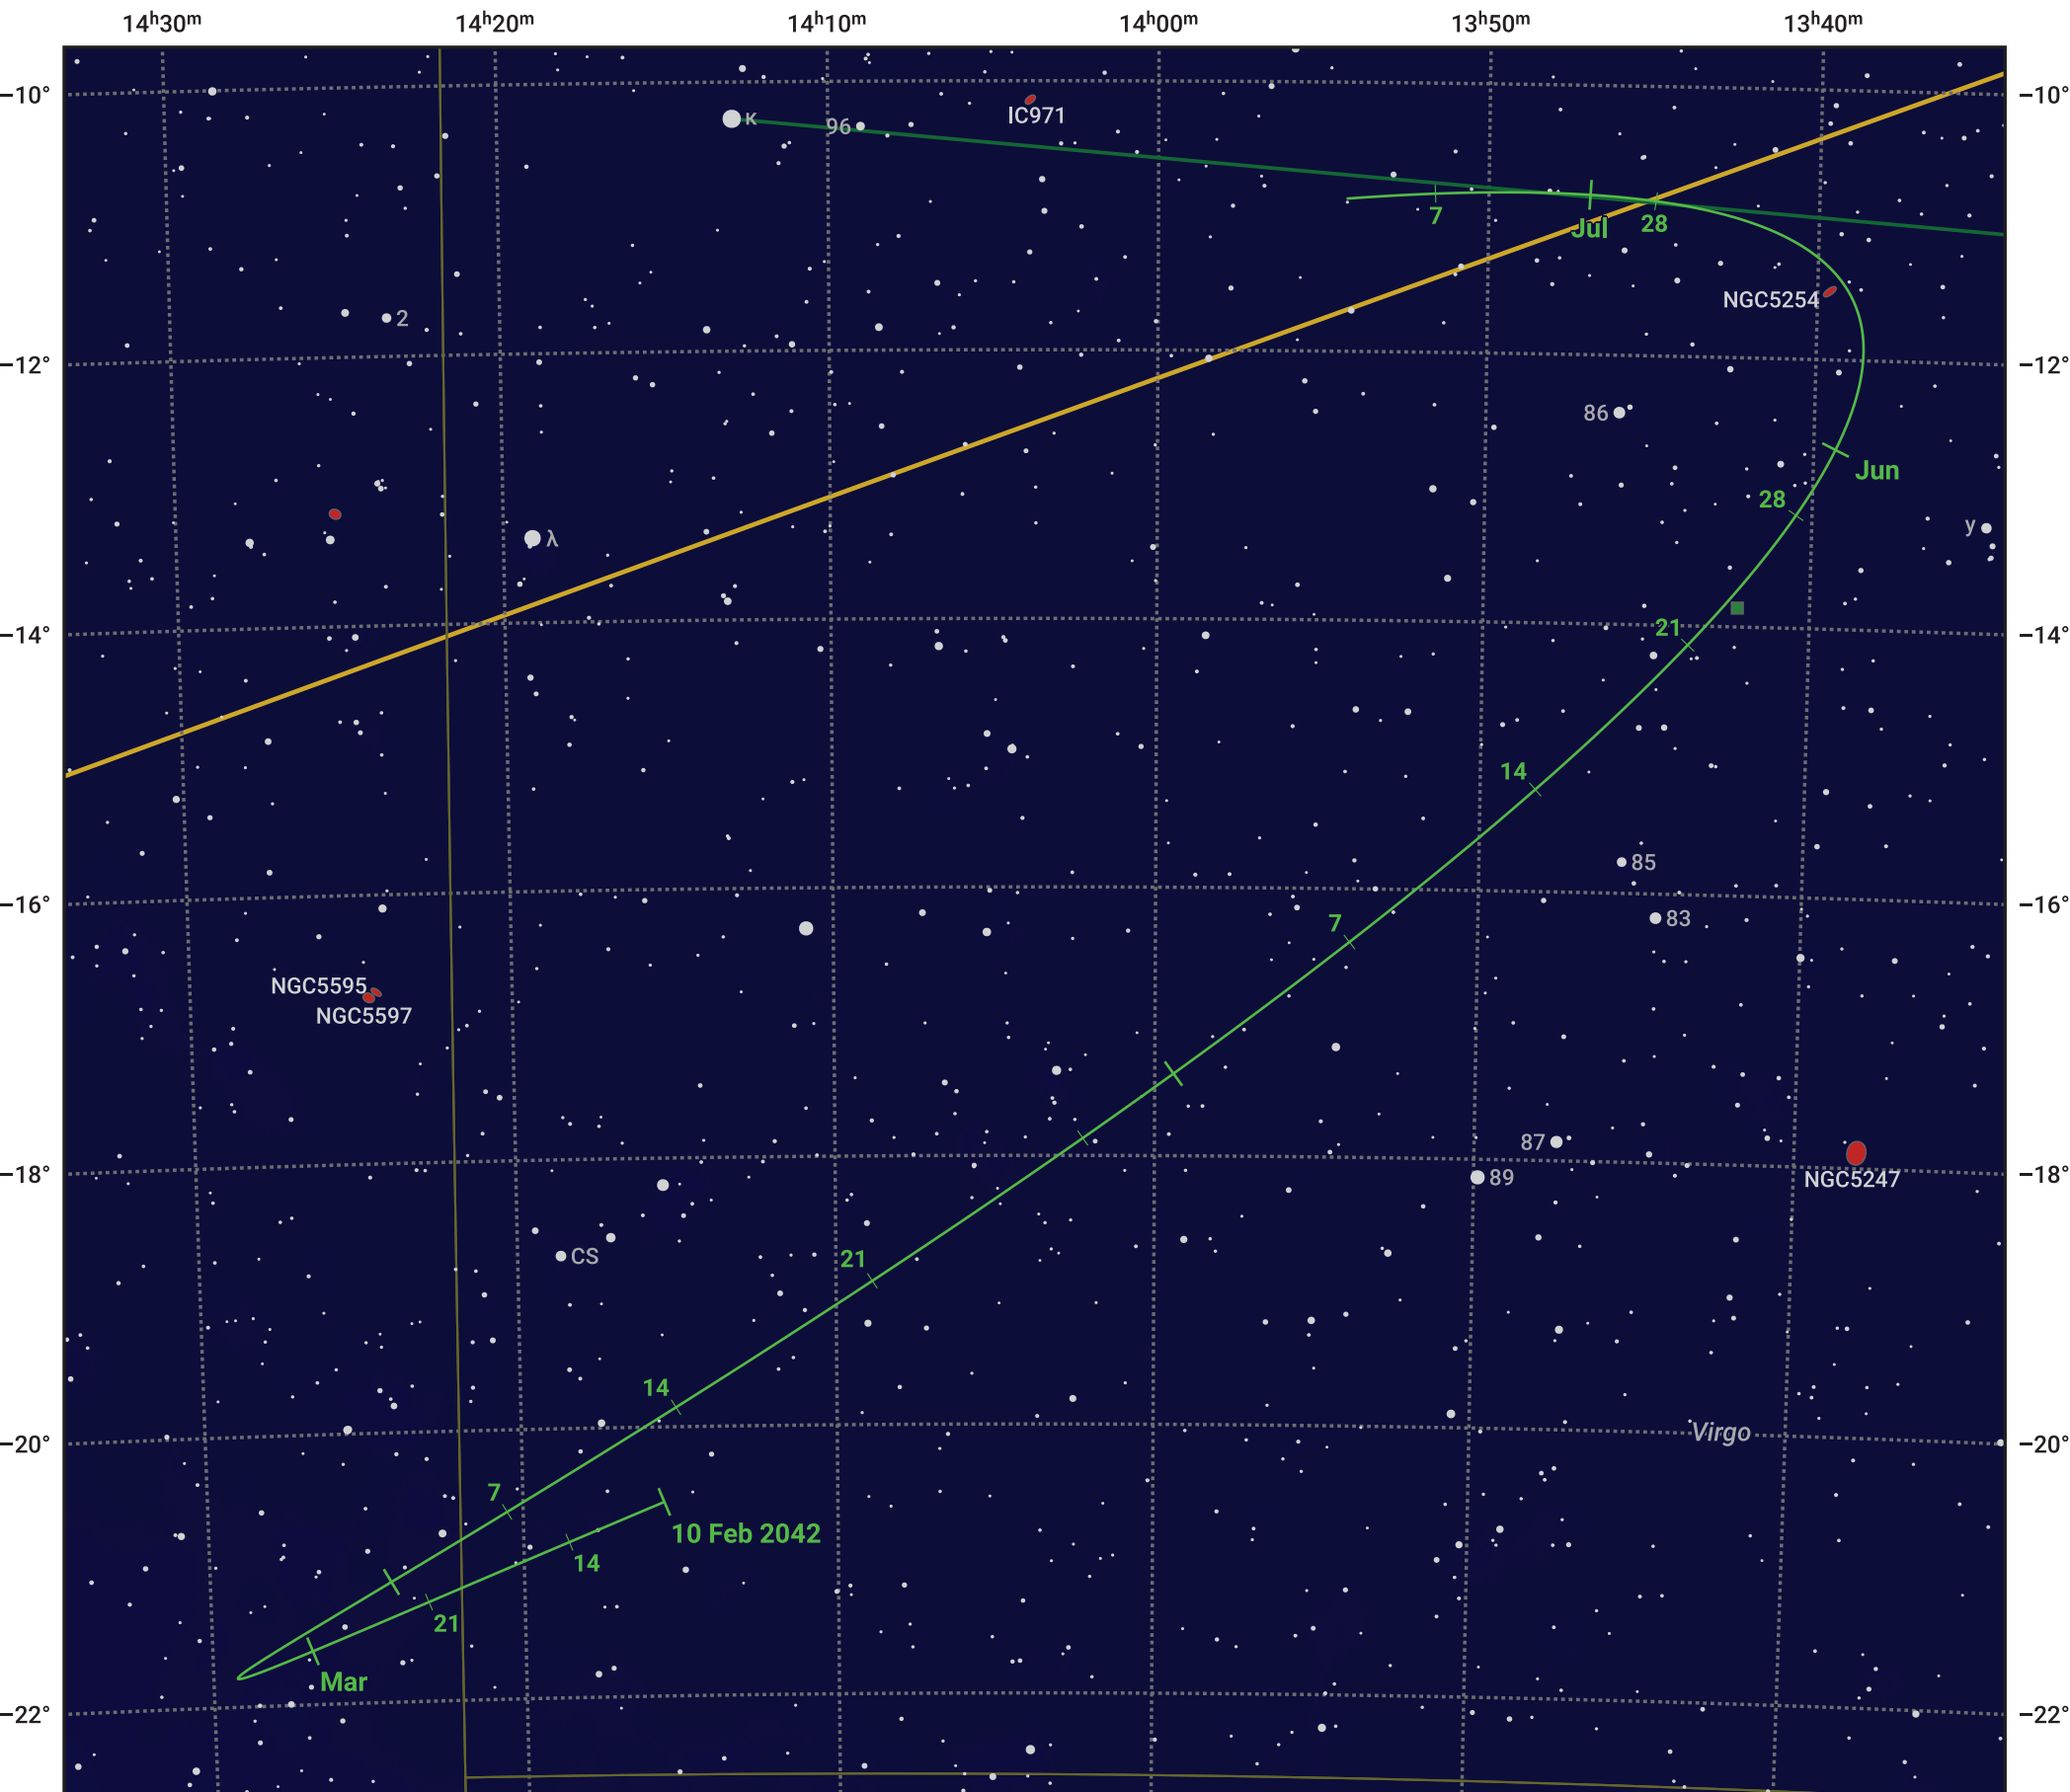

The path of Asteroid 12 Victoria around opposition on 26 Apr 2042

© Dominic Ford 2011–2024. Date markers placed at midnight UTC. Downloaded from <https://in-the-sky.org>

Magnitude scale: 10.0 9.0 8.0 7.0 6.0 5.0 4.0

— Ecliptic Plane

● Galaxy ■ Bright nebula ● Open cluster ● Globular cluster

Date	Mag	Phase
2042 Mar 1	11.4	96%
2042 Mar 23	10.8	98%
2042 Apr 1	10.5	99%
2042 Apr 23	9.8	100%
2042 May 1	9.8	100%
2042 Jun 1	10.4	97%
2042 Jun 22	10.8	95%
2042 Jul 1	10.9	94%