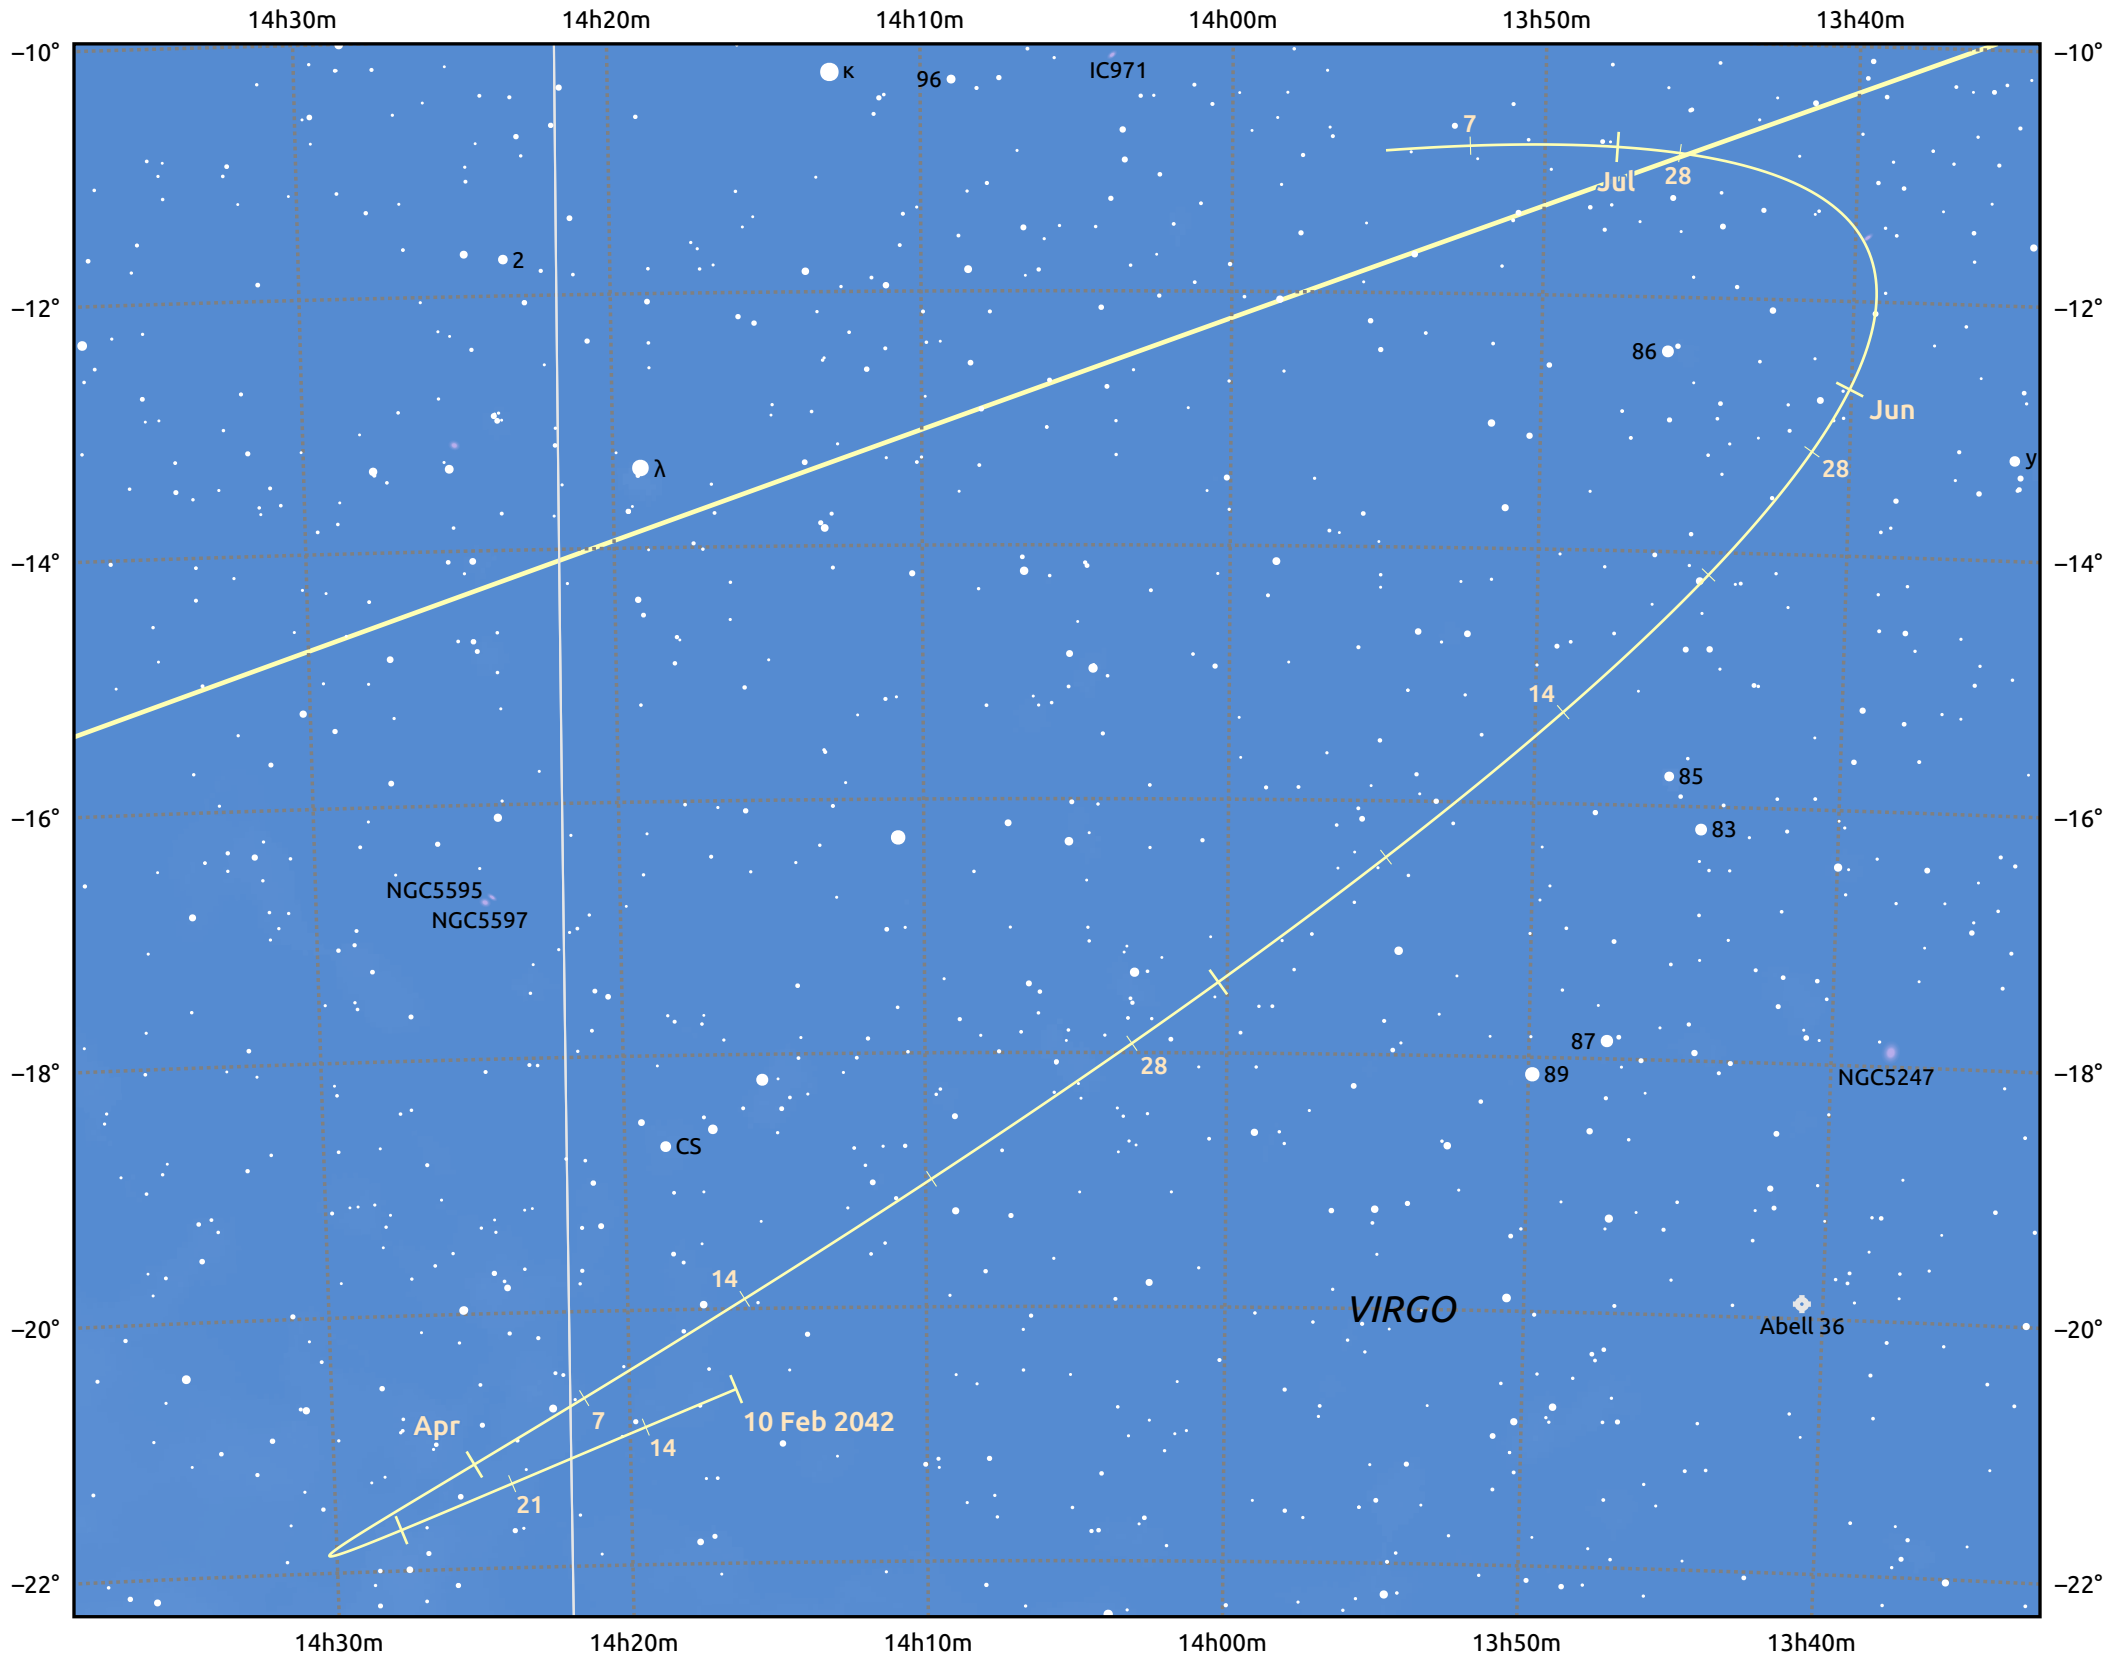

The path of Asteroid 12 Victoria around opposition on 26 Apr 2042

© Dominic Ford 2011–2025. Date markers placed at midnight UTC. Downloaded from <https://in-the-sky.org>

Magnitude scale: 10.0 9.0 8.0 7.0 6.0 5.0 4.0

— Ecliptic Plane

Galaxy Bright nebula Open cluster Globular cluster Planetary nebula

Date	Mag	Phase
2042 Mar 1	11.4	96%
2042 Mar 23	10.8	98%
2042 Apr 1	10.5	99%
2042 Apr 23	9.8	100%
2042 May 1	9.8	100%
2042 Jun 1	10.4	97%
2042 Jun 22	10.8	95%
2042 Jul 1	10.9	94%