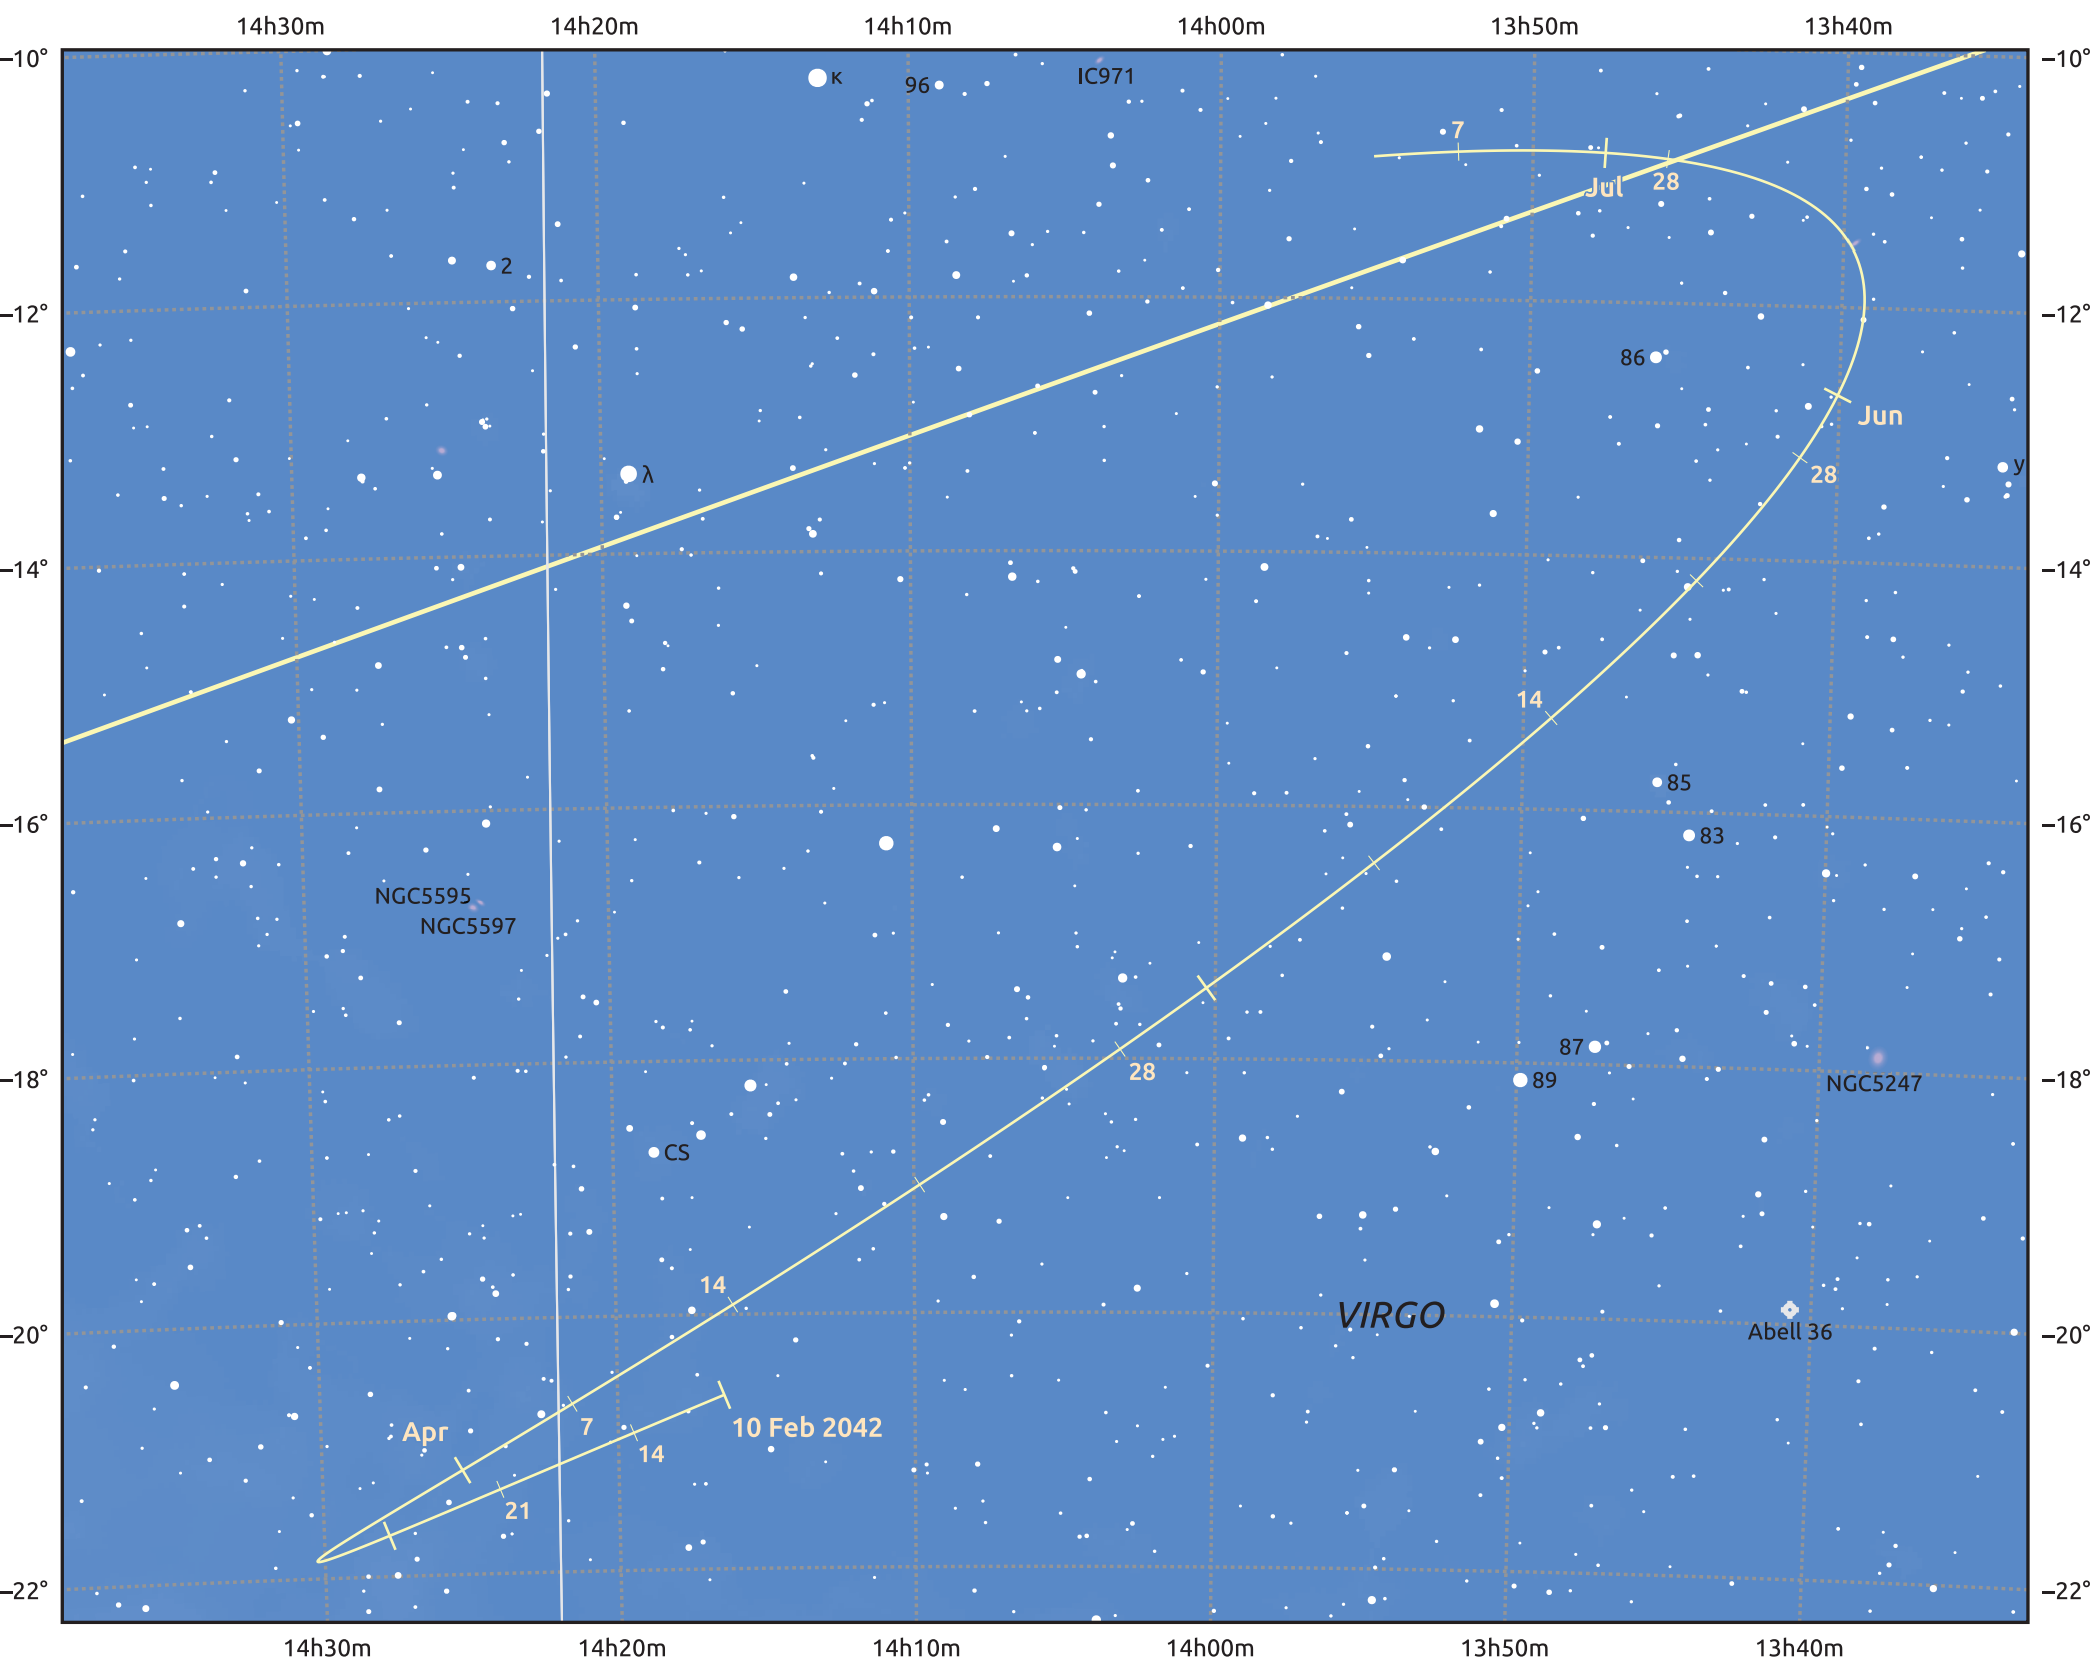

# The path of Asteroid 12 Victoria around opposition on 26 Apr 2042

© Dominic Ford 2011–2025. Date markers placed at midnight UTC. Downloaded from <https://in-the-sky.org>

Magnitude scale: 10.0 9.0 8.0 7.0 6.0 5.0 4.0

— Ecliptic Plane

Galaxy Bright nebula Open cluster Globular cluster Planetary nebula

Date	Mag	Phase
2042 Mar 1	11.4	96%
2042 Mar 23	10.8	98%
2042 Apr 1	10.5	99%
2042 Apr 23	9.8	100%
2042 May 1	9.8	100%
2042 Jun 1	10.4	97%
2042 Jun 22	10.8	95%
2042 Jul 1	10.9	94%