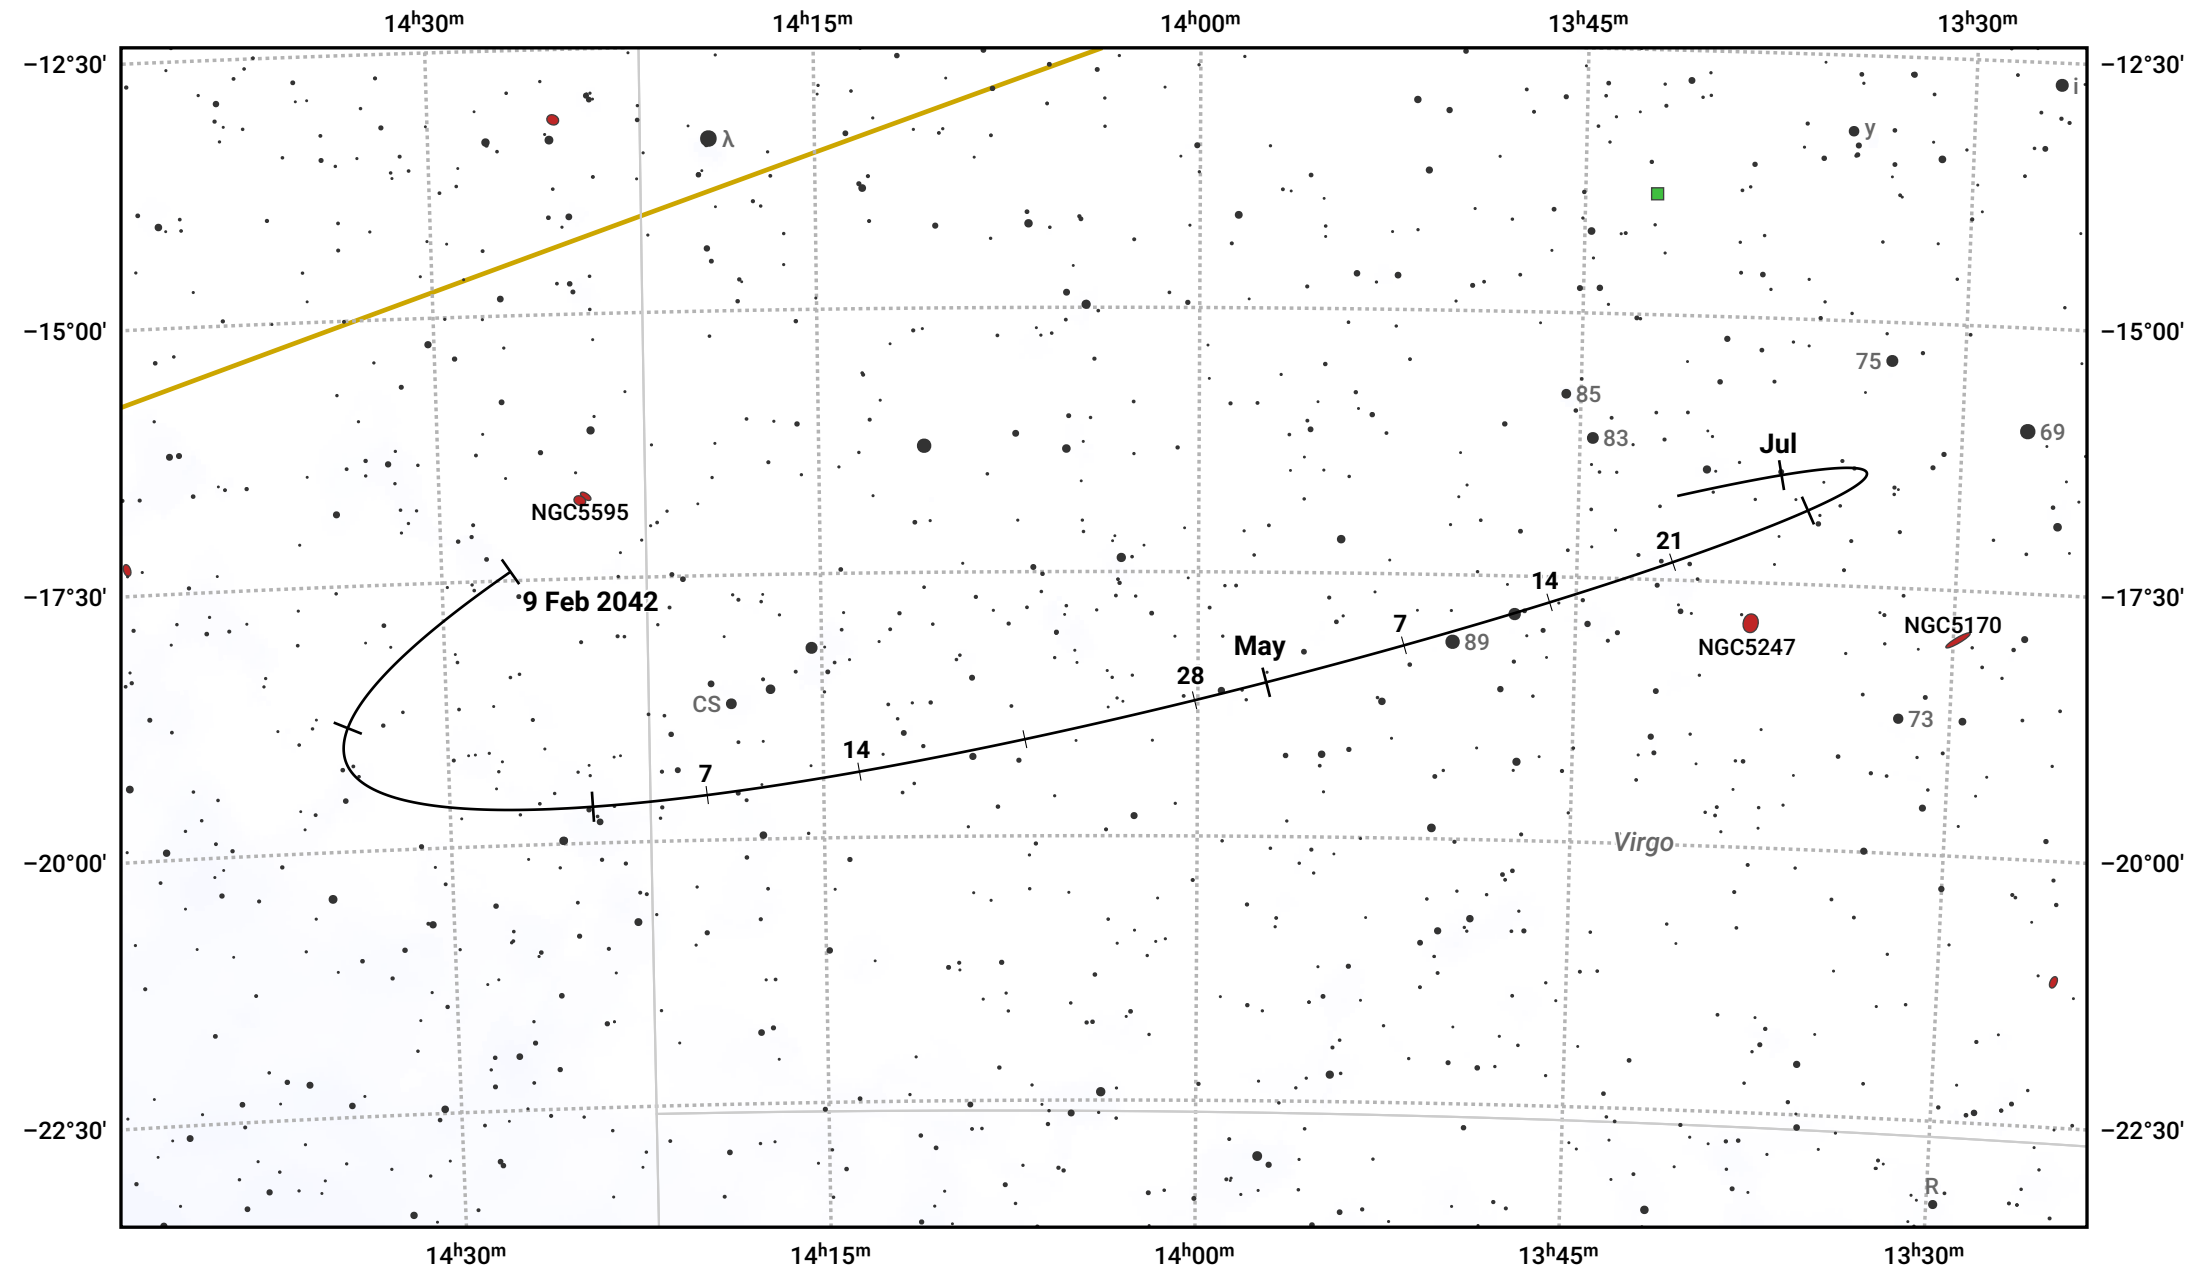

The path of Asteroid 29 Amphitrite around opposition on 25 Apr 2042

© Dominic Ford 2011–2024. Date markers placed at midnight UTC. Downloaded from <https://in-the-sky.org>

Magnitude scale: 10.0 9.0 8.0 7.0 6.0 5.0 4.0

— Ecliptic Plane

Galaxy Bright nebula Open cluster Globular cluster

Date	Mag
2042 Mar 1	10.7
2042 Apr 1	10.1
2042 Apr 5	10.0
2042 May 1	9.7
2042 Jun 1	10.4
2042 Jul 1	10.9
2042 Jul 7	11.0