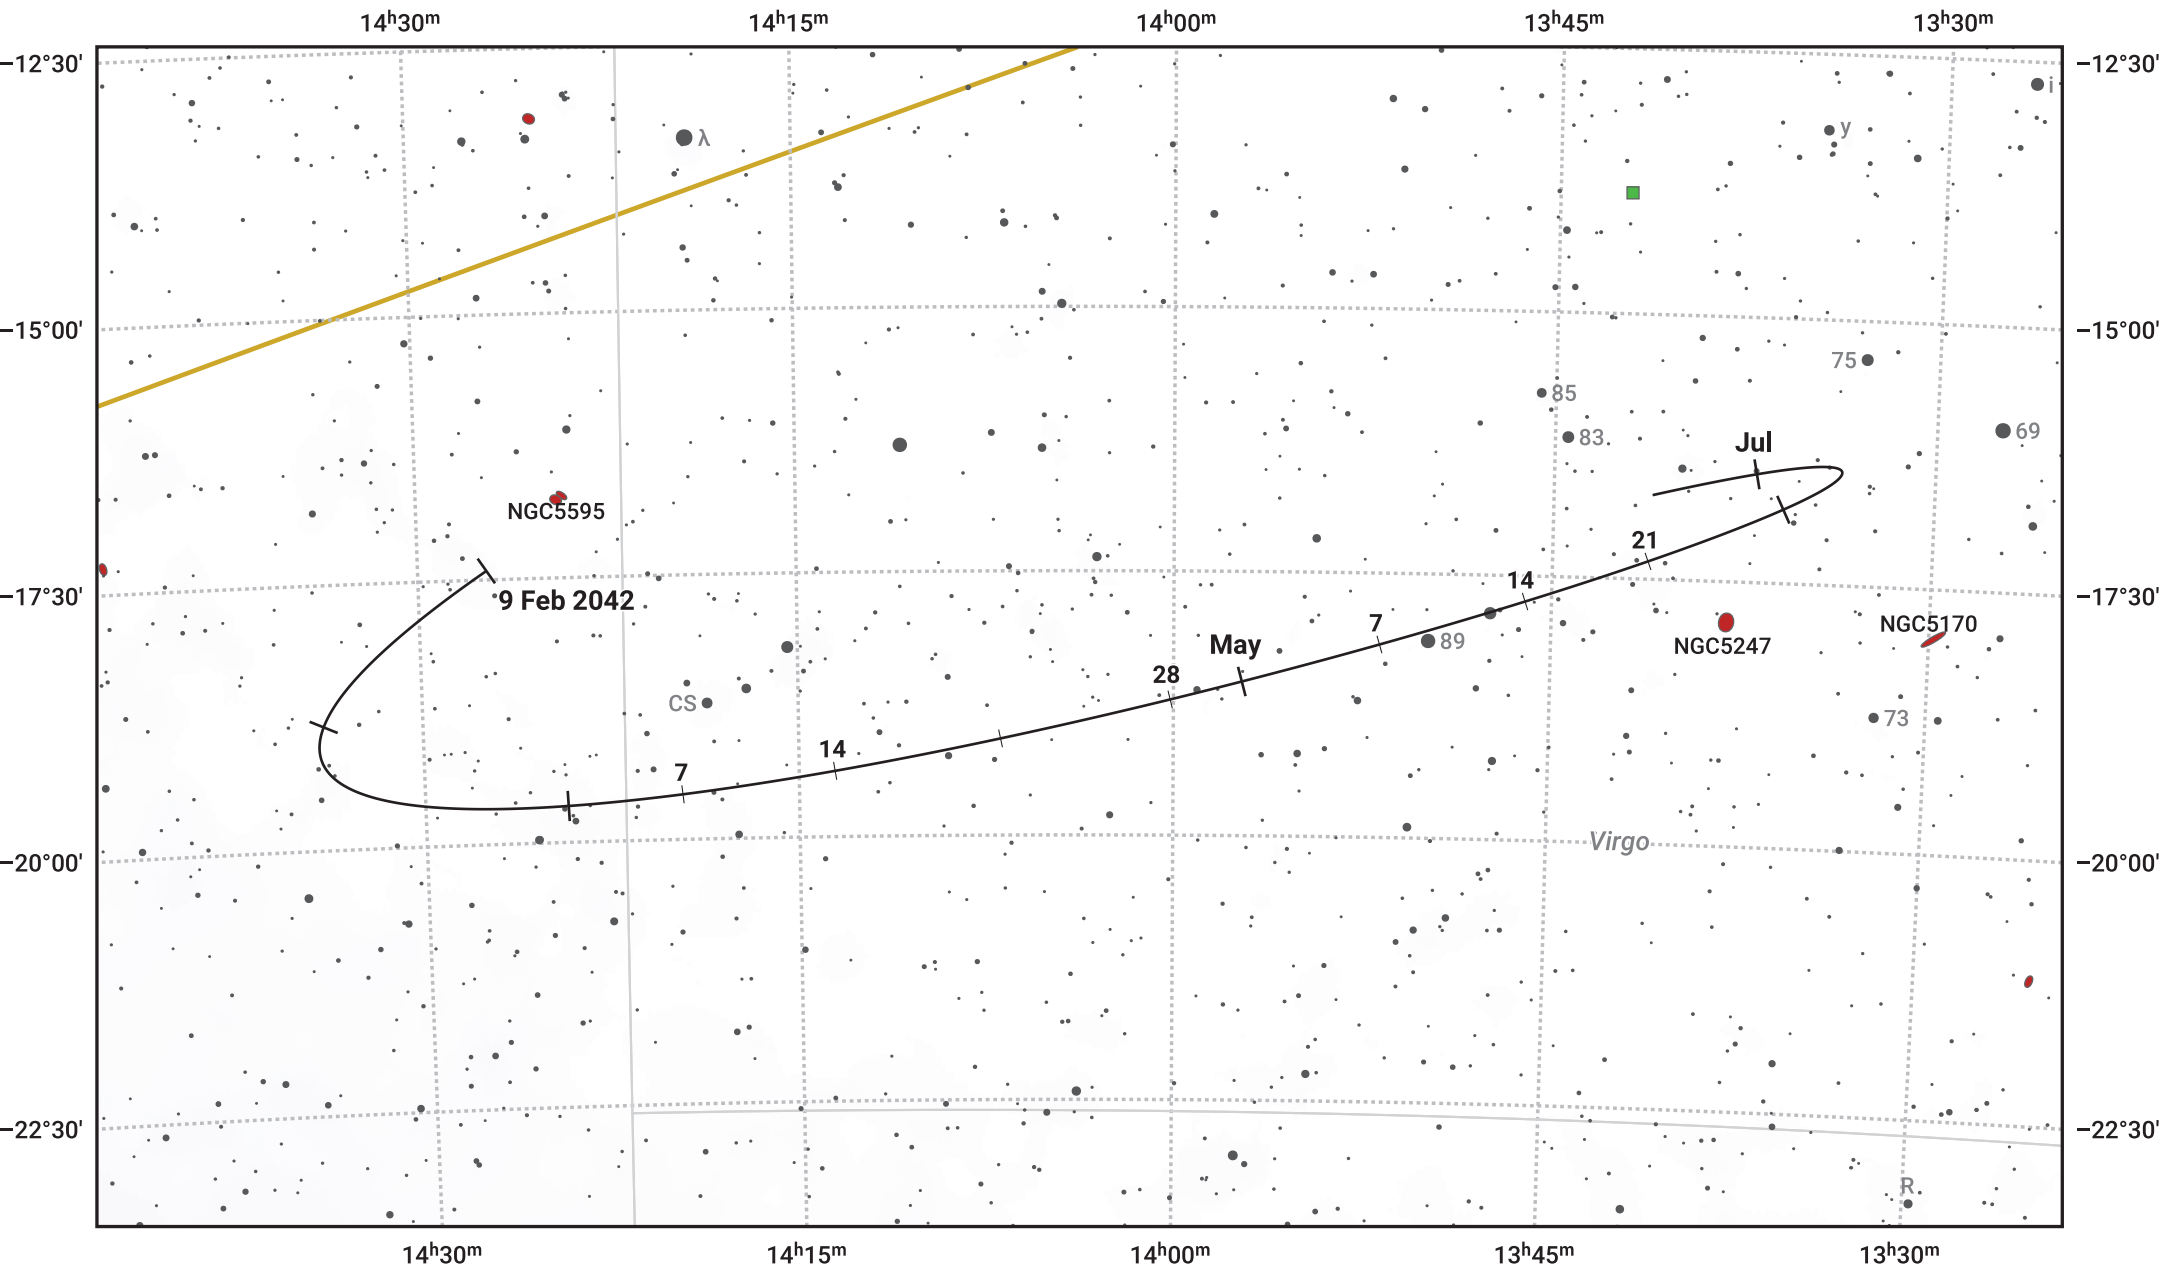

The path of Asteroid 29 Amphitrite around opposition on 25 Apr 2042

© Dominic Ford 2011–2024. Date markers placed at midnight UTC. Downloaded from <https://in-the-sky.org>

Magnitude scale: • 10.0 • 9.0 • 8.0 • 7.0 • 6.0 • 5.0 • 4.0

— Ecliptic Plane

■ Galaxy
 ■ Bright nebula
 ● Open cluster
 ⊕ Globular cluster

Date	Mag
2042 Mar 1	10.7
2042 Apr 1	10.1
2042 Apr 5	10.0
2042 May 1	9.7
2042 Jun 1	10.4
2042 Jul 1	10.9
2042 Jul 7	11.0