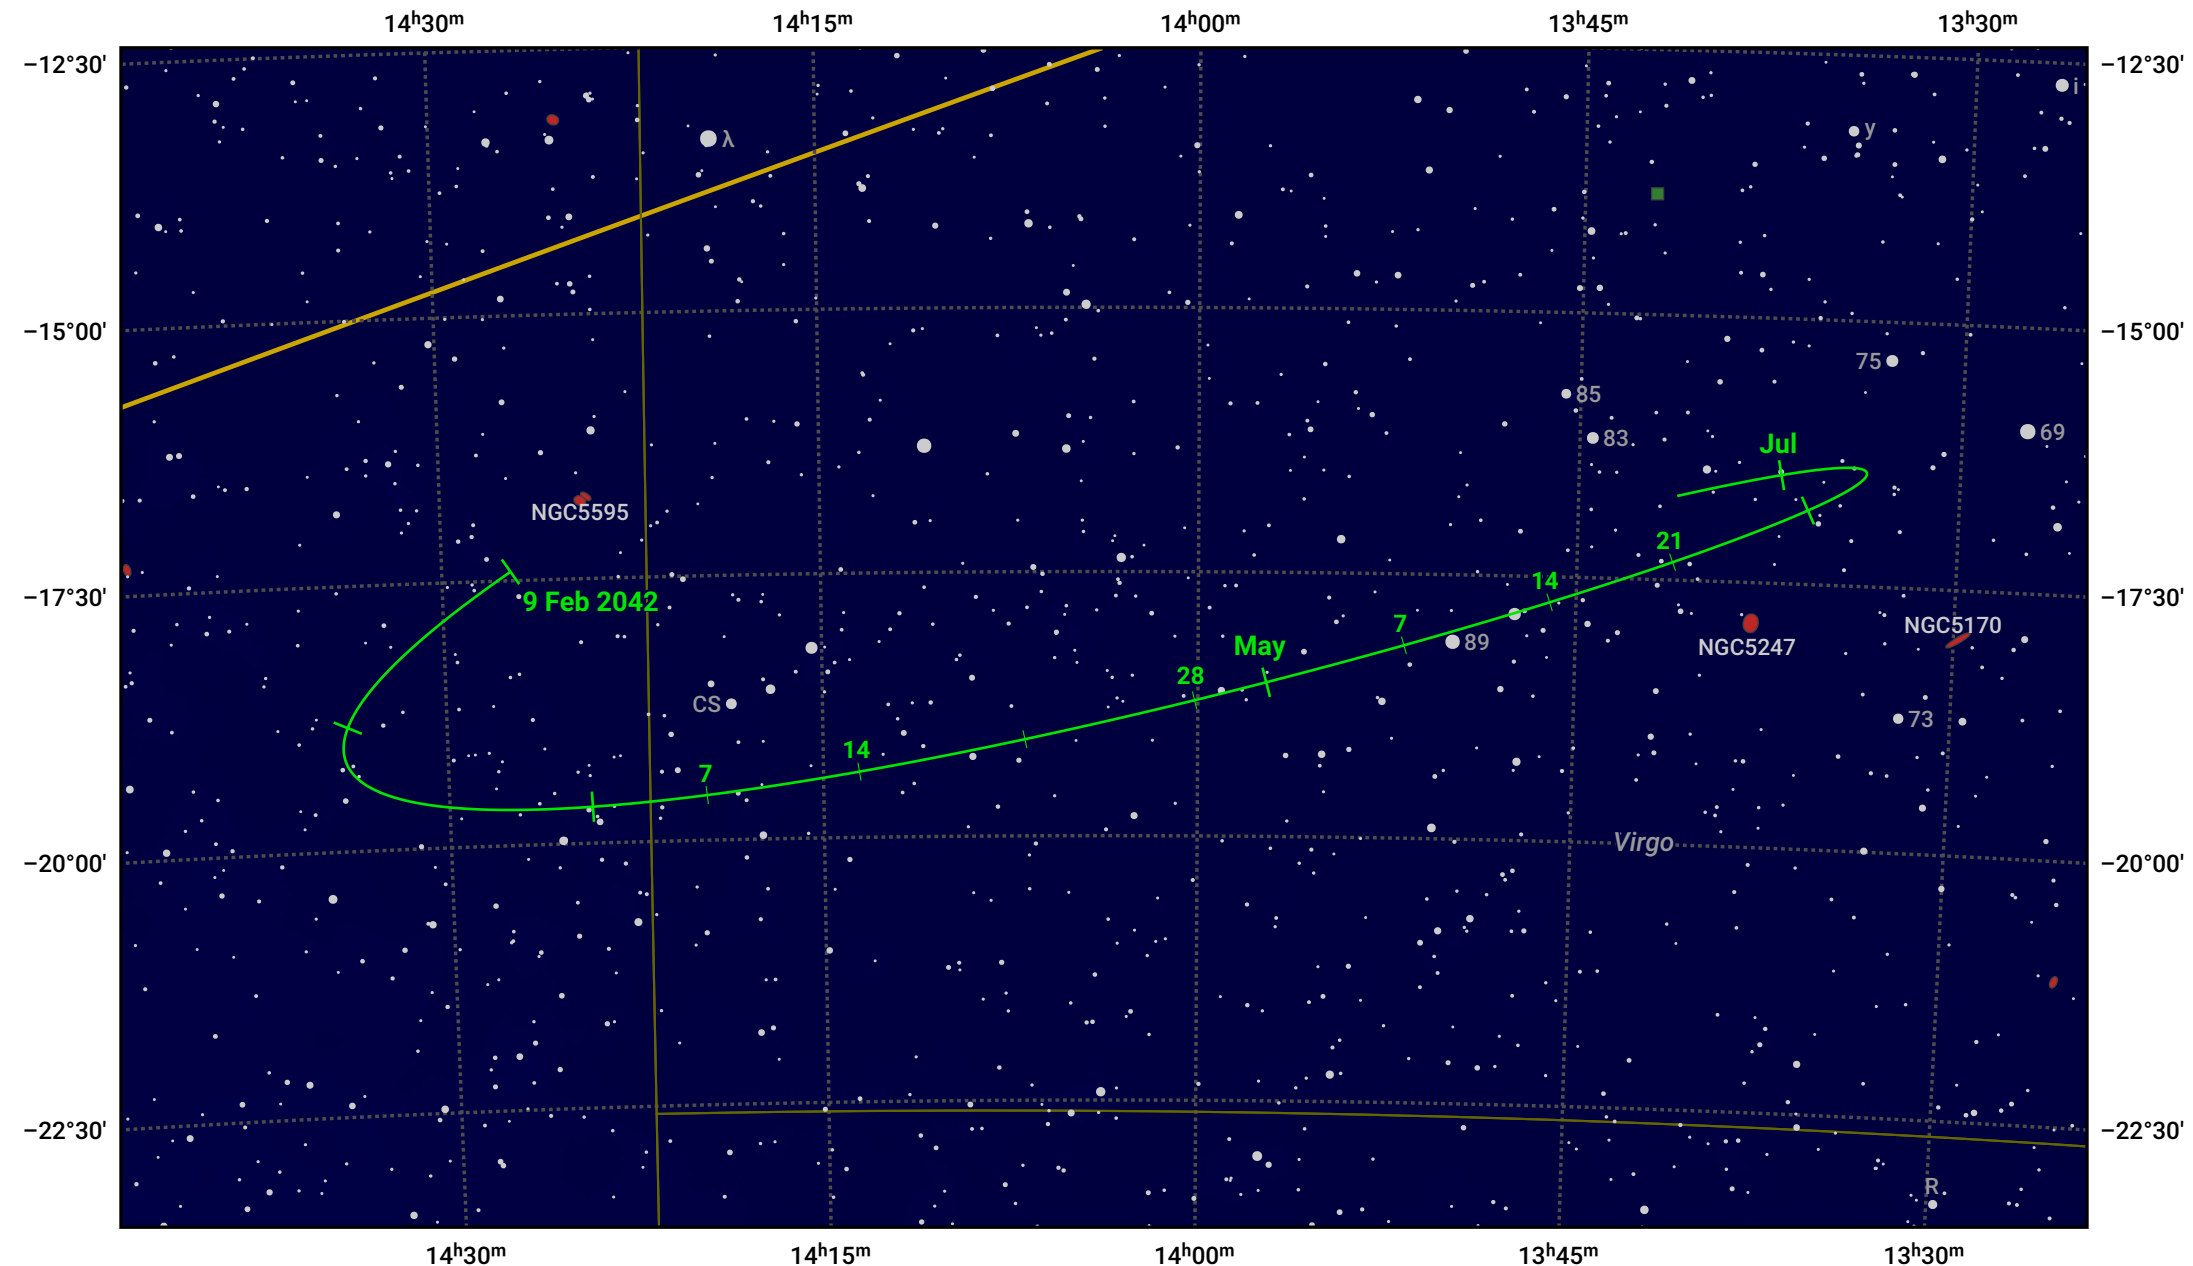

The path of Asteroid 29 Amphitrite around opposition on 25 Apr 2042

© Dominic Ford 2011–2024. Date markers placed at midnight UTC. Downloaded from <https://in-the-sky.org>

Magnitude scale: · 10.0 · 9.0 · 8.0 · 7.0 · 6.0 · 5.0 · 4.0

— Ecliptic Plane

● Galaxy ■ Bright nebula ● Open cluster ⊕ Globular cluster

Date	Mag
2042 Mar 1	10.7
2042 Apr 1	10.1
2042 Apr 5	10.0
2042 May 1	9.7
2042 Jun 1	10.4
2042 Jul 1	10.9
2042 Jul 7	11.0