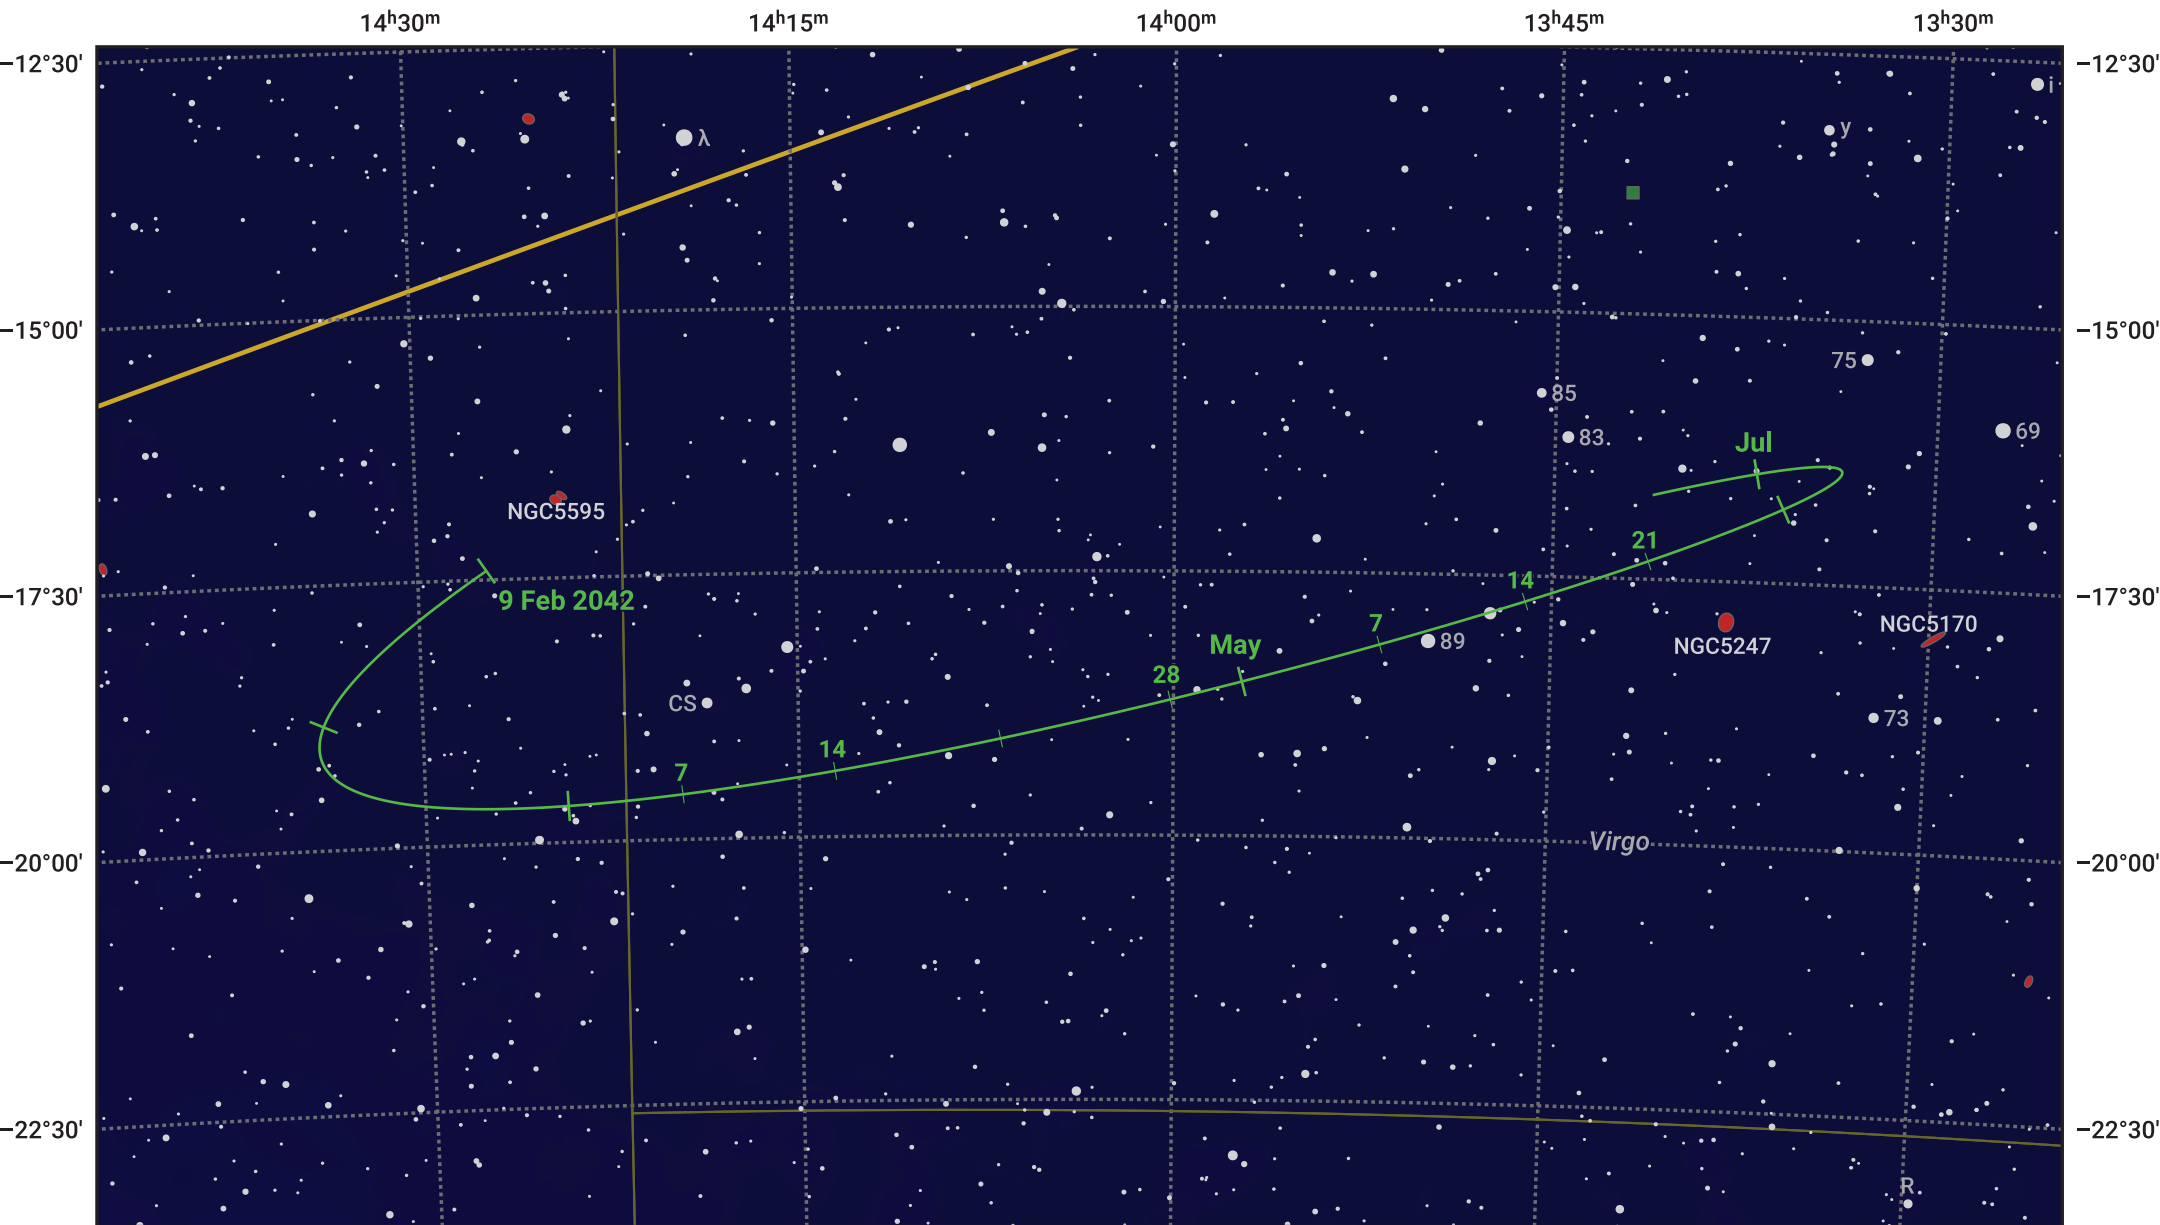

# The path of Asteroid 29 Amphitrite around opposition on 25 Apr 2042

© Dominic Ford 2011–2024. Date markers placed at midnight UTC. Downloaded from <https://in-the-sky.org>

Magnitude scale: • 10.0 • 9.0 • 8.0 • 7.0 • 6.0 • 5.0 • 4.0

— Ecliptic Plane

● Galaxy    
 ■ Bright nebula    
 ● Open cluster    
 ⊕ Globular cluster

Date	Mag
2042 Mar 1	10.7
2042 Apr 1	10.1
2042 Apr 5	10.0
2042 May 1	9.7
2042 Jun 1	10.4
2042 Jul 1	10.9
2042 Jul 7	11.0