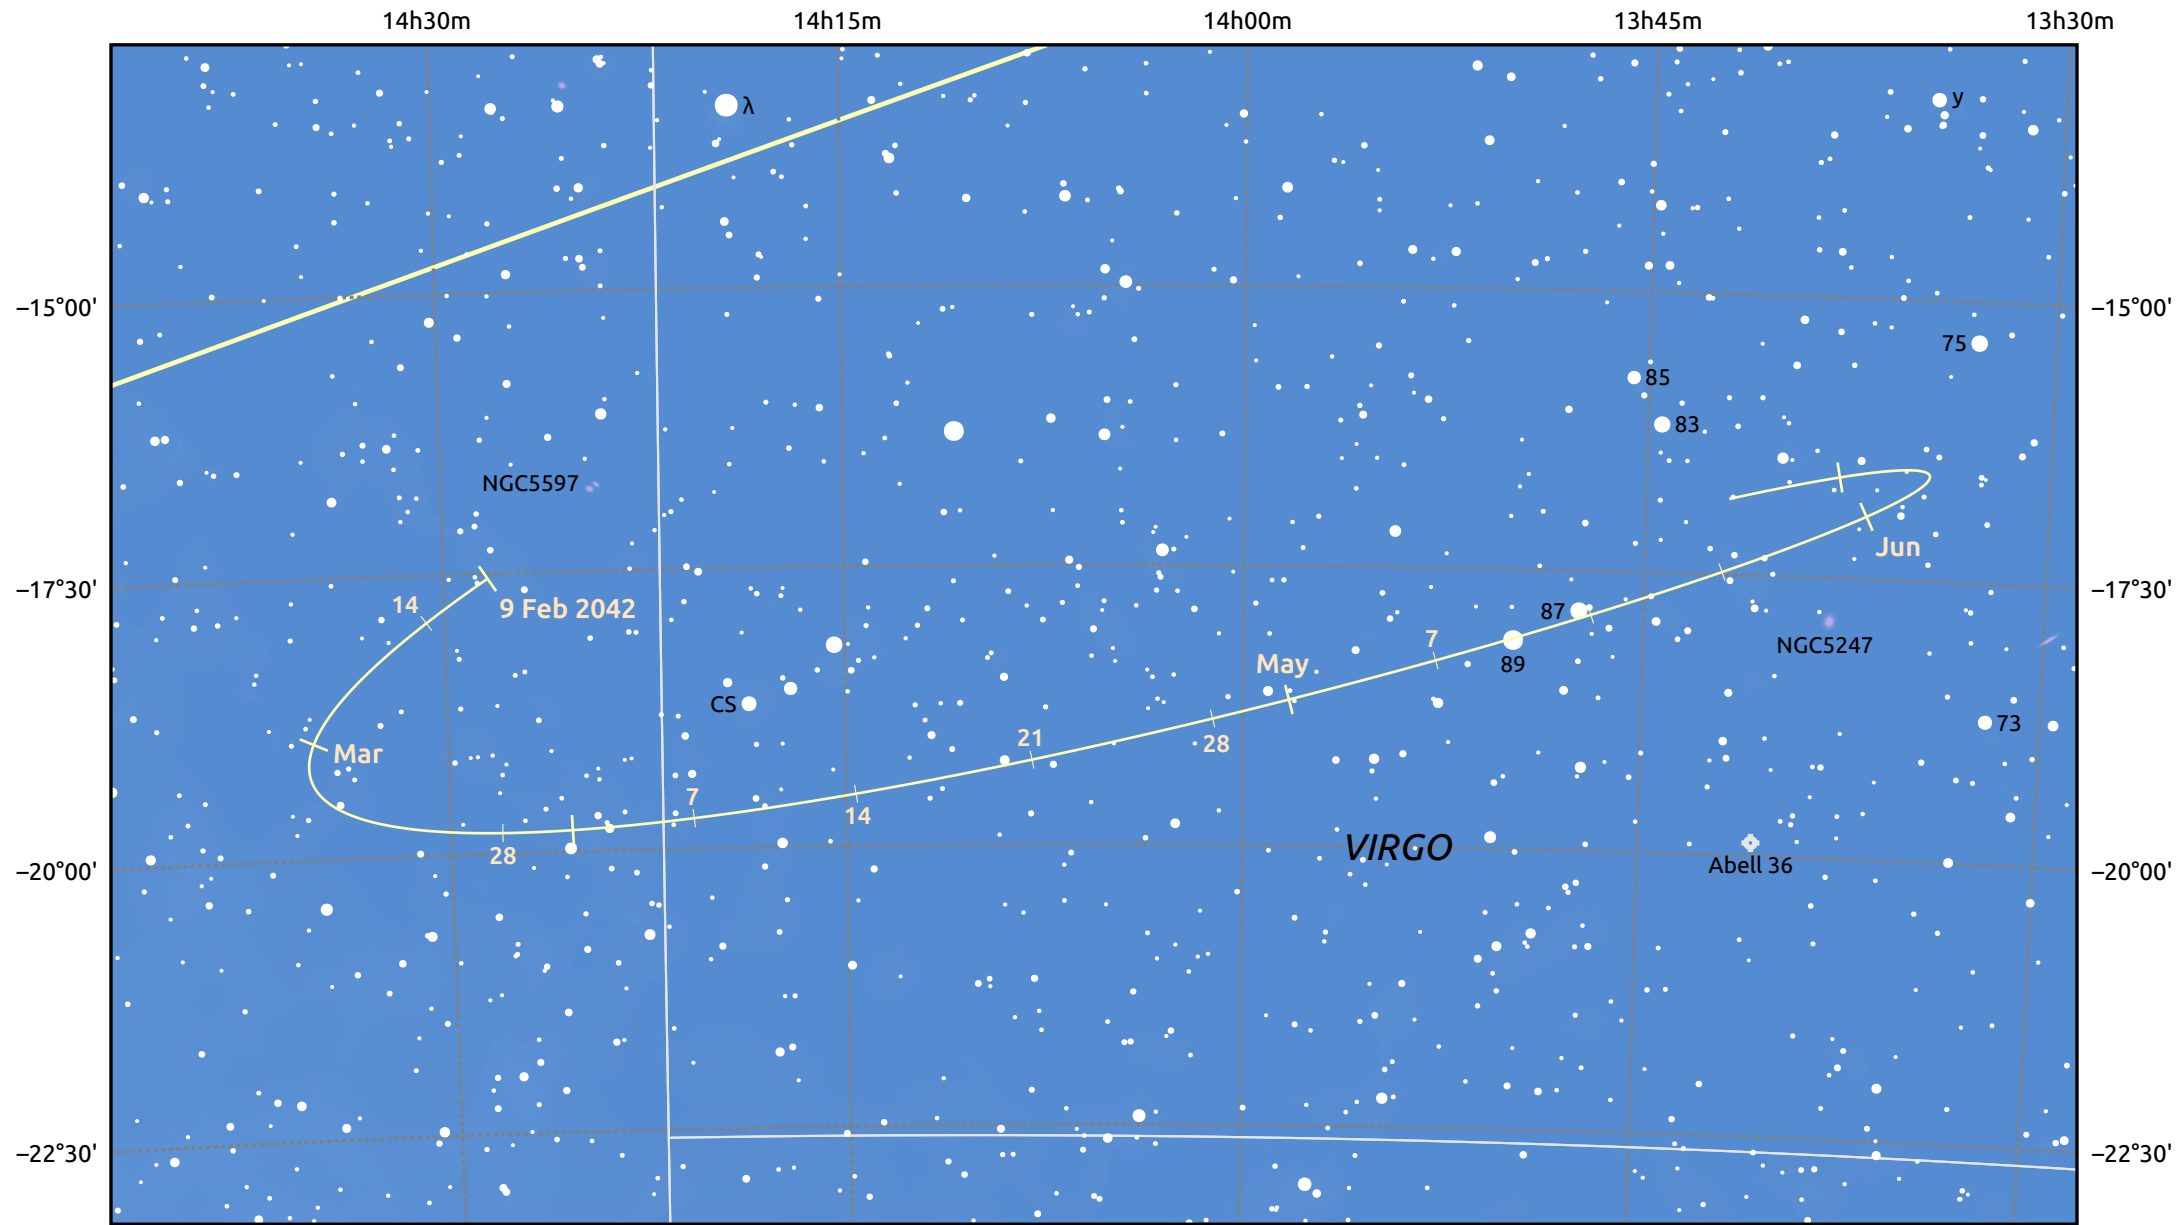

The path of Asteroid 29 Amphitrite around opposition on 25 Apr 2042

© Dominic Ford 2011–2025. Date markers placed at midnight UTC. Downloaded from <https://in-the-sky.org>

Magnitude scale: • 10.0 • 9.0 • 8.0 • 7.0 • 6.0 ● 5.0 ● 4.0

— Ecliptic Plane

Galaxy Bright nebula Open cluster Globular cluster Planetary nebula

Date	Mag
2042 Mar 1	10.7
2042 Apr 1	10.1
2042 Apr 5	10.0
2042 May 1	9.7
2042 Jun 1	10.4
2042 Jul 1	10.9
2042 Jul 7	11.0