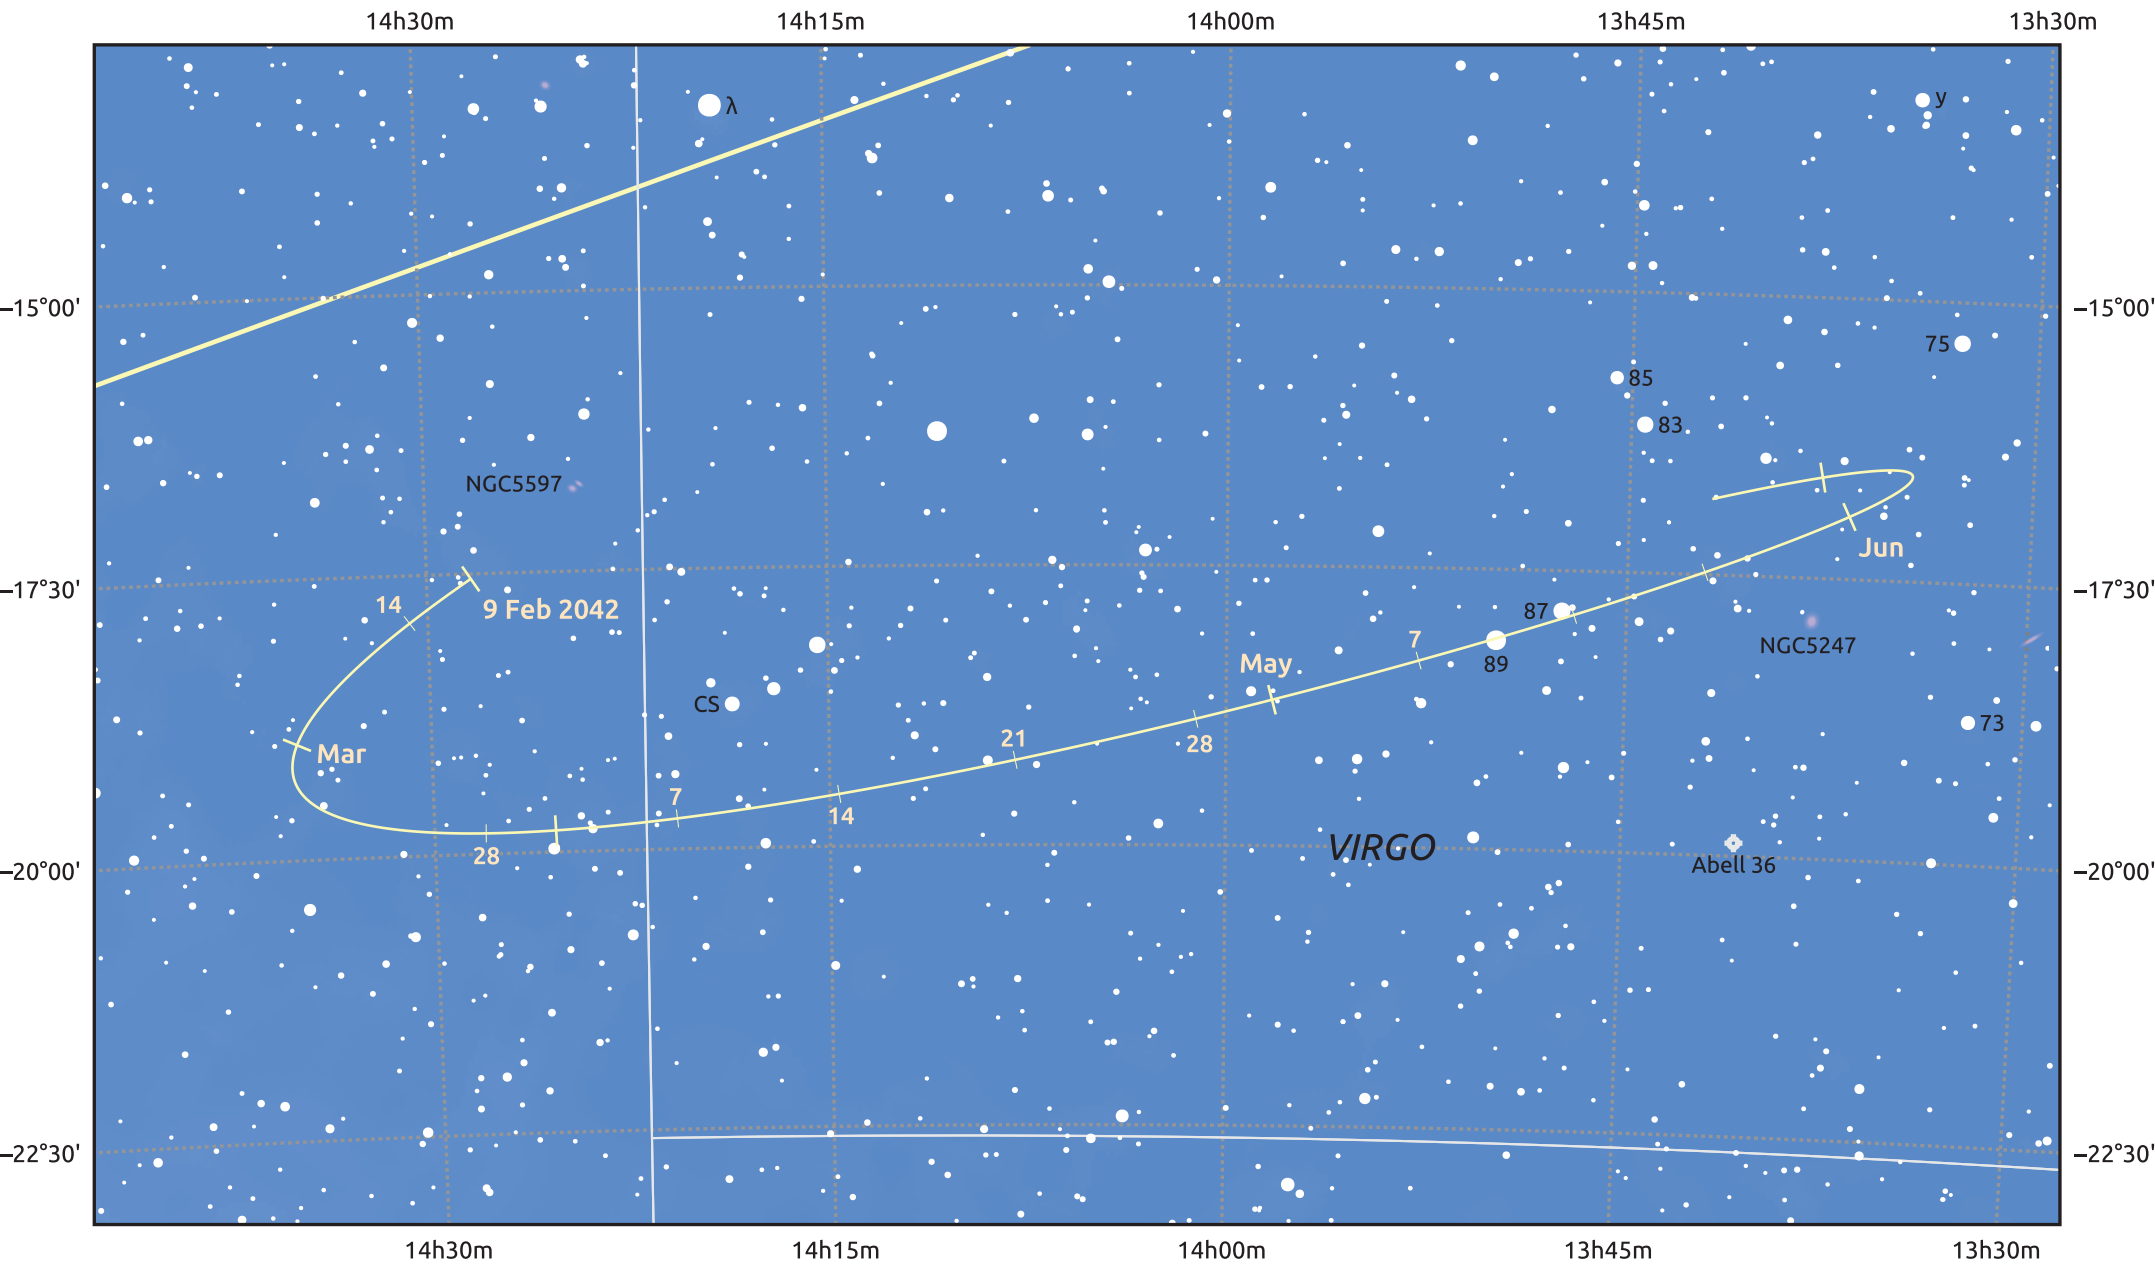

# The path of Asteroid 29 Amphitrite around opposition on 25 Apr 2042

© Dominic Ford 2011–2025. Date markers placed at midnight UTC. Downloaded from <https://in-the-sky.org>

Magnitude scale: ● 10.0 ● 9.0 ● 8.0 ● 7.0 ● 6.0 ● 5.0 ● 4.0

— Ecliptic Plane

- ◆ Galaxy
- Bright nebula
- Open cluster
- Globular cluster
- ◆ Planetary nebula

Date	Mag
2042 Mar 1	10.7
2042 Apr 1	10.1
2042 Apr 5	10.0
2042 May 1	9.7
2042 Jun 1	10.4
2042 Jul 1	10.9
2042 Jul 7	11.0