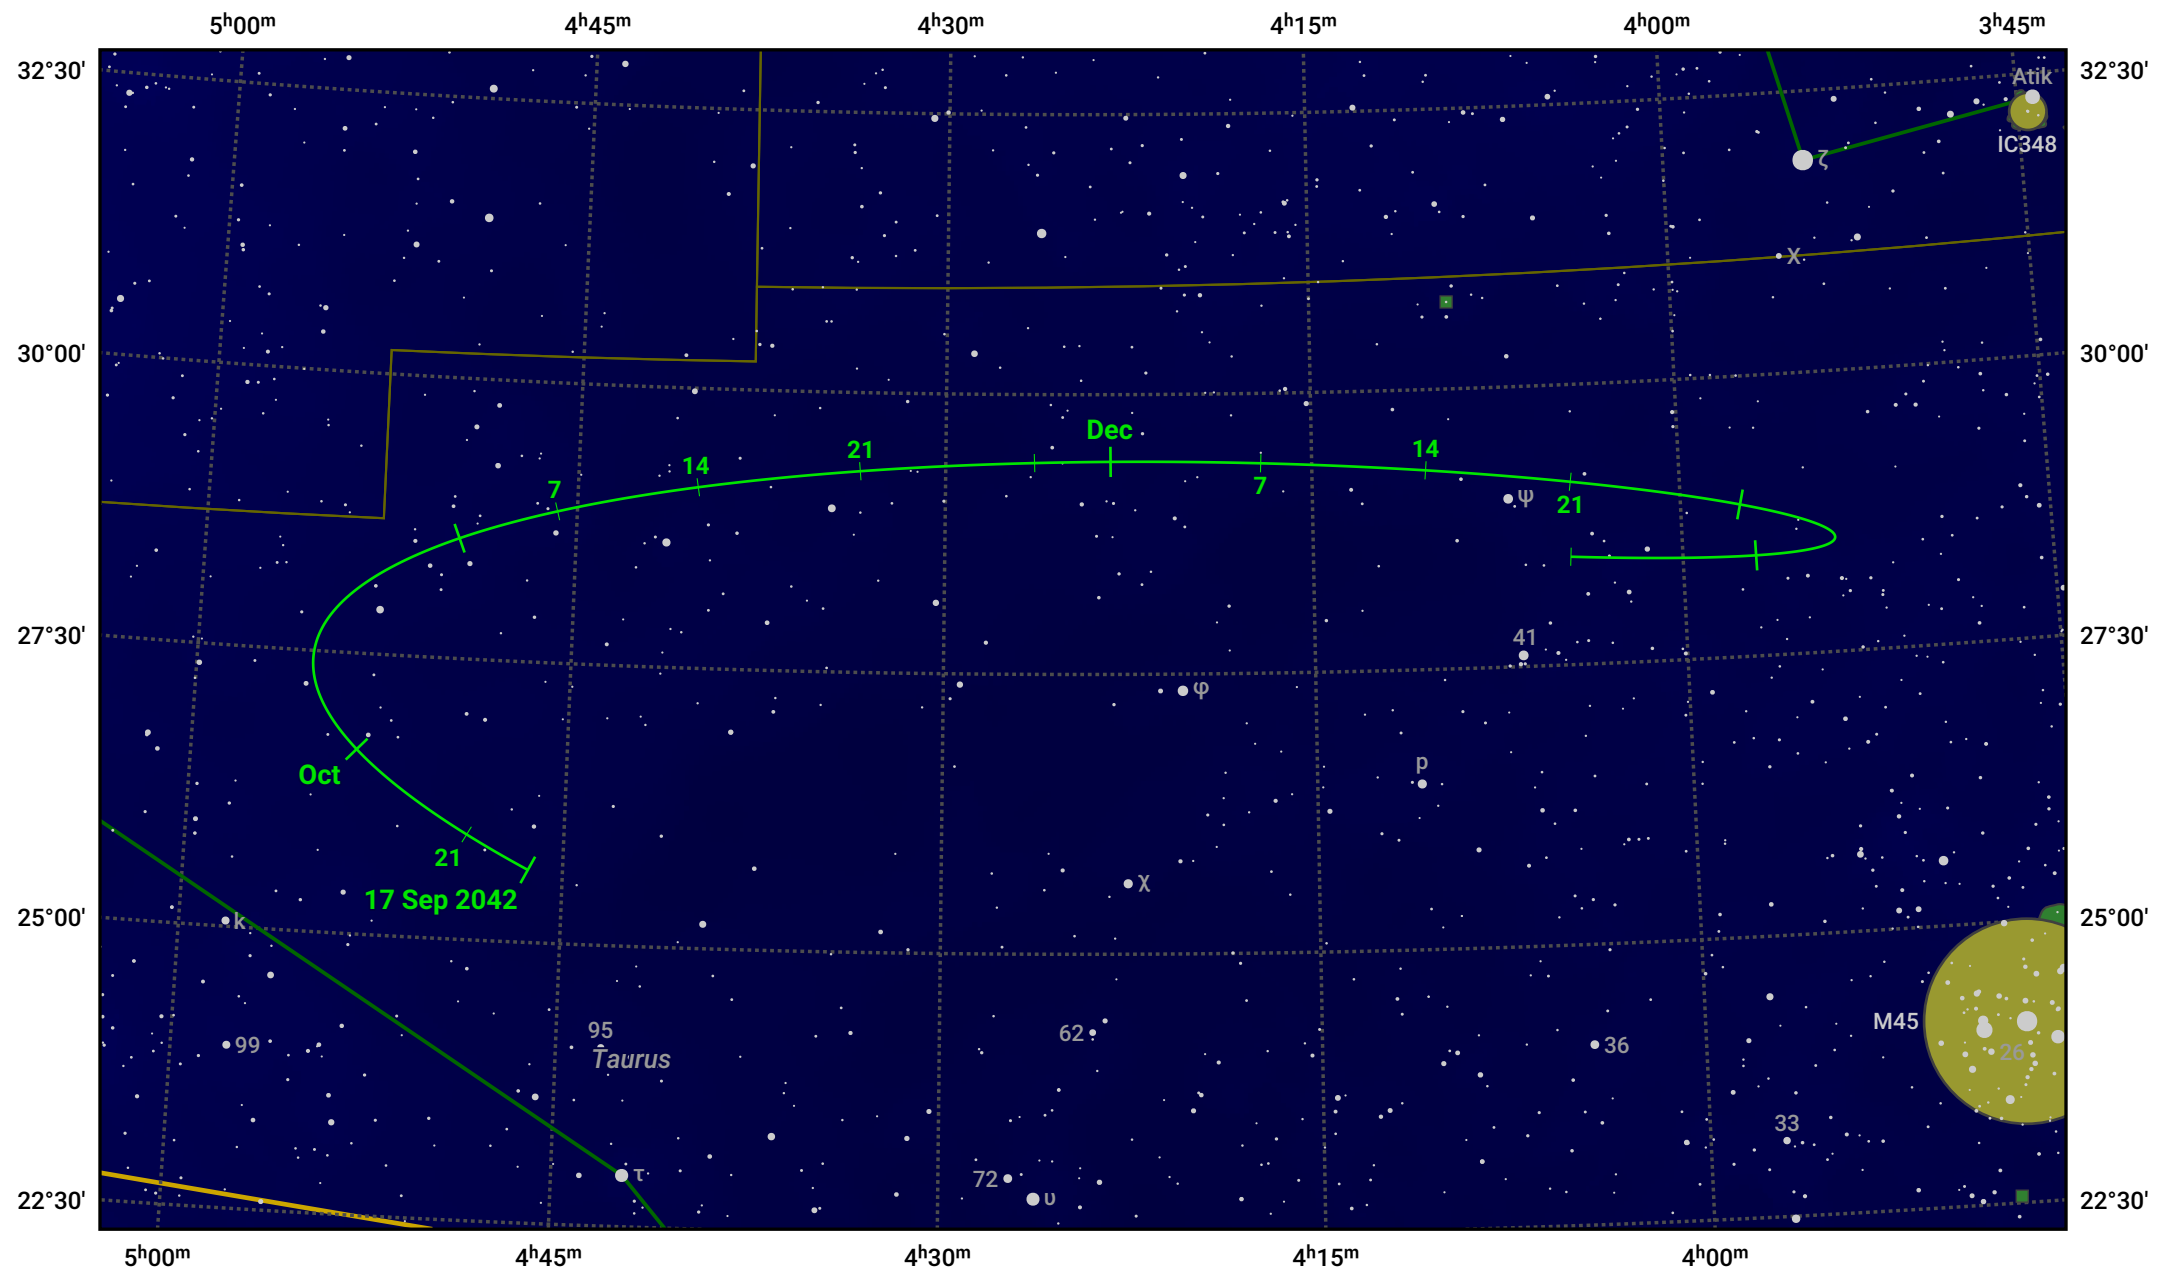

# The path of Asteroid 349 Dembowska around opposition on 1 Dec 2042

© Dominic Ford 2011–2024. Date markers placed at midnight UTC. Downloaded from <https://in-the-sky.org>

Magnitude scale: 10.0 9.0 8.0 7.0 6.0 5.0 4.0 3.0 2.0

- Ecliptic Plane
- Galaxy
- Bright nebula
- Open cluster
- ⊕ Globular cluster

Date	Mag
2042 Oct 1	10.9
2042 Nov 1	10.3
2042 Nov 13	10.1
2042 Dec 1	9.8
2043 Jan 1	10.4
2043 Feb 1	11.0
2043 Feb 3	11.1