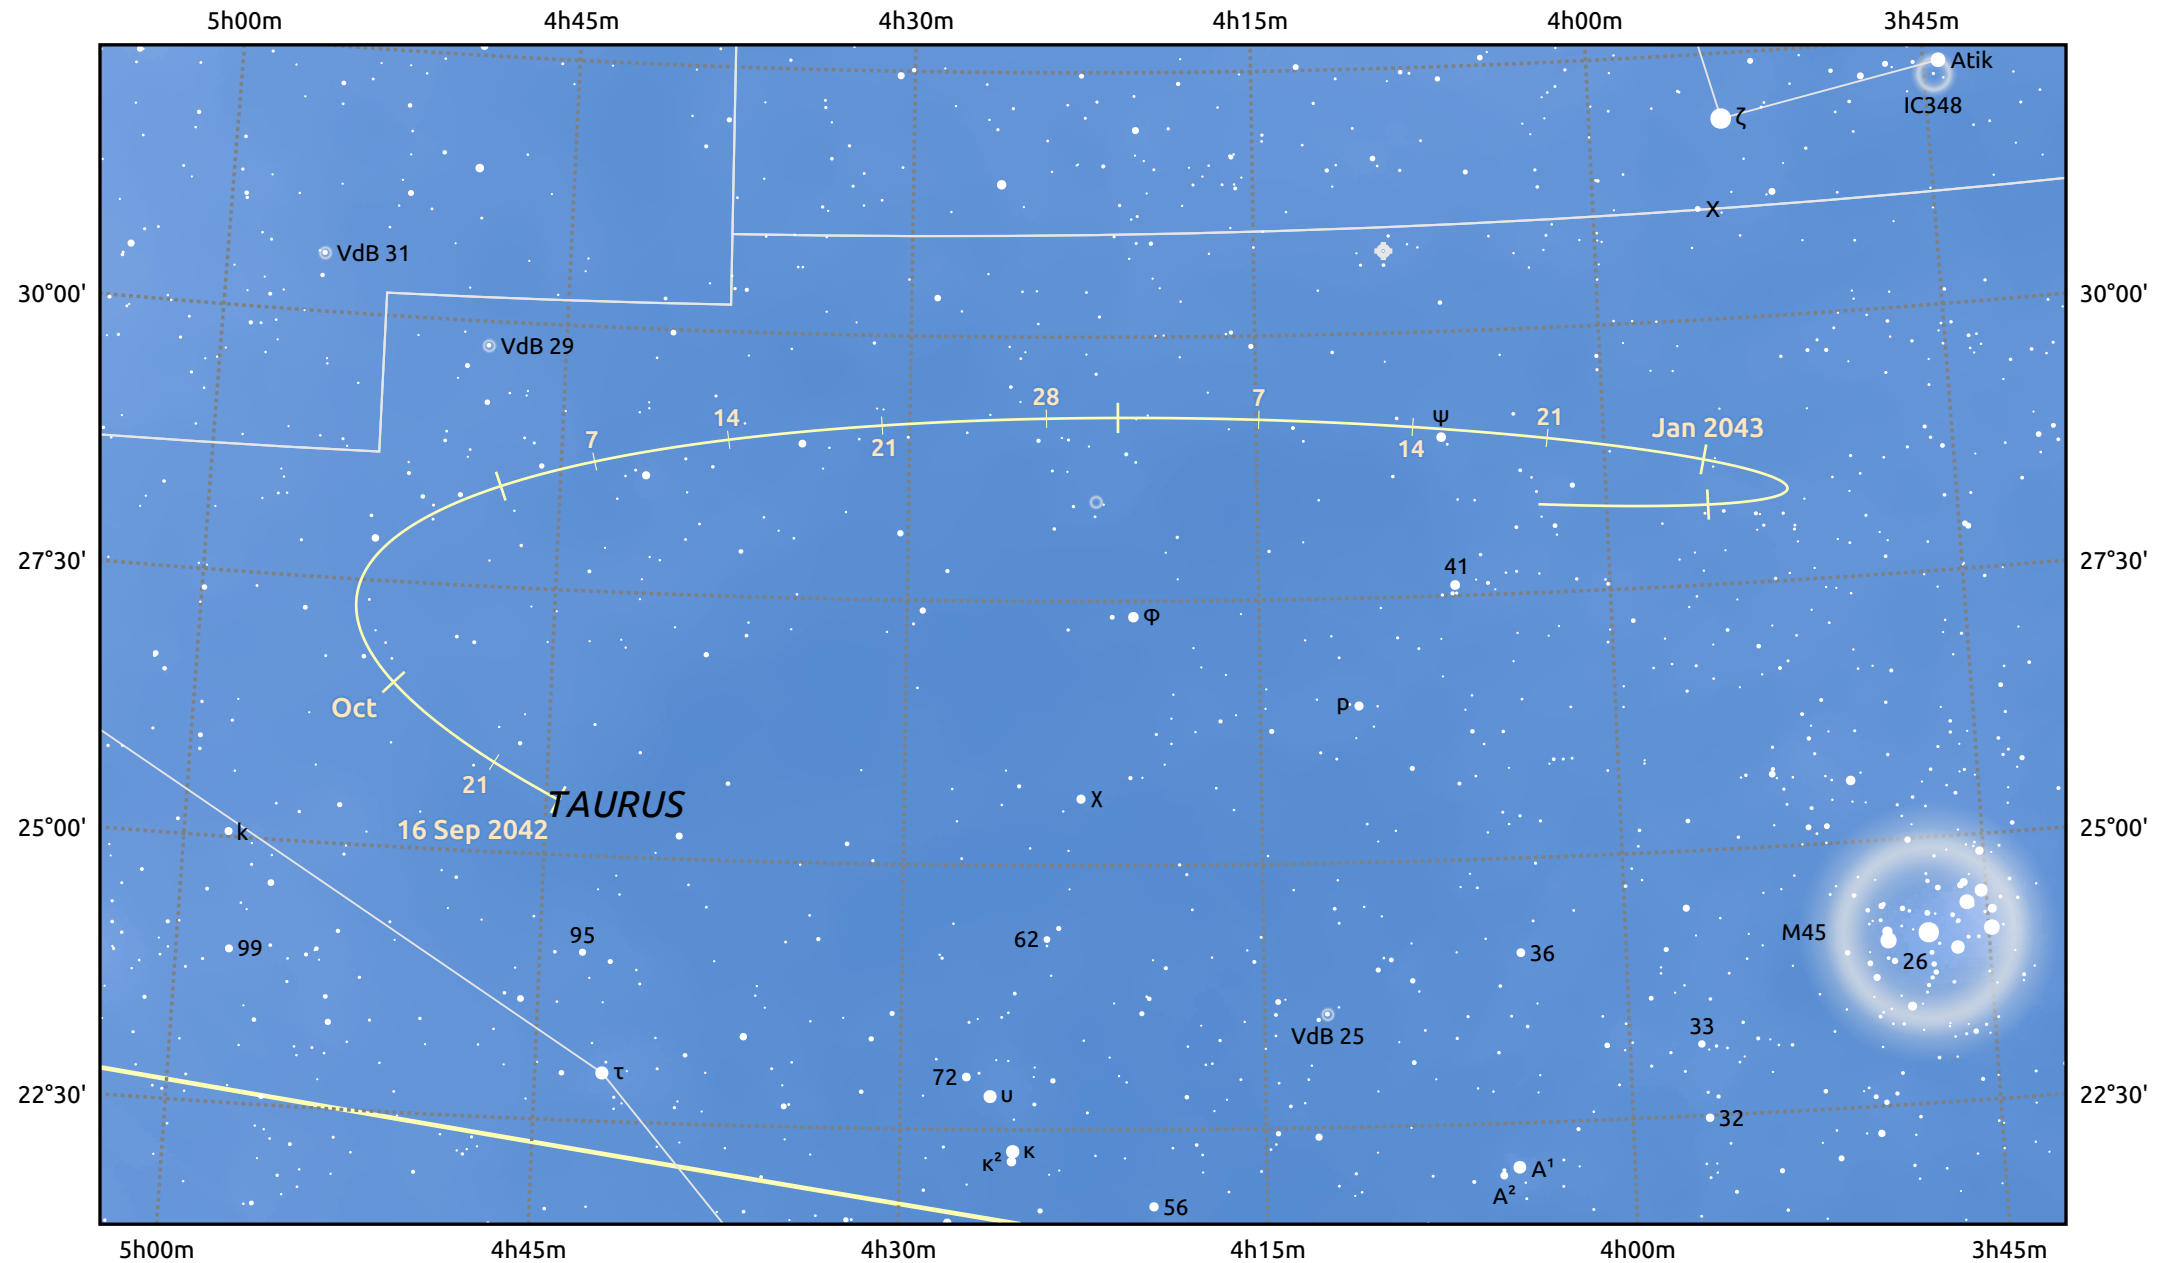

# The path of Asteroid 349 Dembowska around opposition on 30 Nov 2042

© Dominic Ford 2011–2025. Date markers placed at midnight UTC. Downloaded from <https://in-the-sky.org>

Magnitude scale: 10.0 9.0 8.0 7.0 6.0 5.0 4.0 3.0 2.0

Ecliptic Plane

Galaxy Bright nebula Open cluster Globular cluster Planetary nebula

Date	Mag
2042 Oct 1	10.9
2042 Nov 1	10.3
2042 Nov 13	10.1
2042 Dec 1	9.8
2043 Jan 1	10.4
2043 Feb 1	11.1
2043 Feb 2	11.1