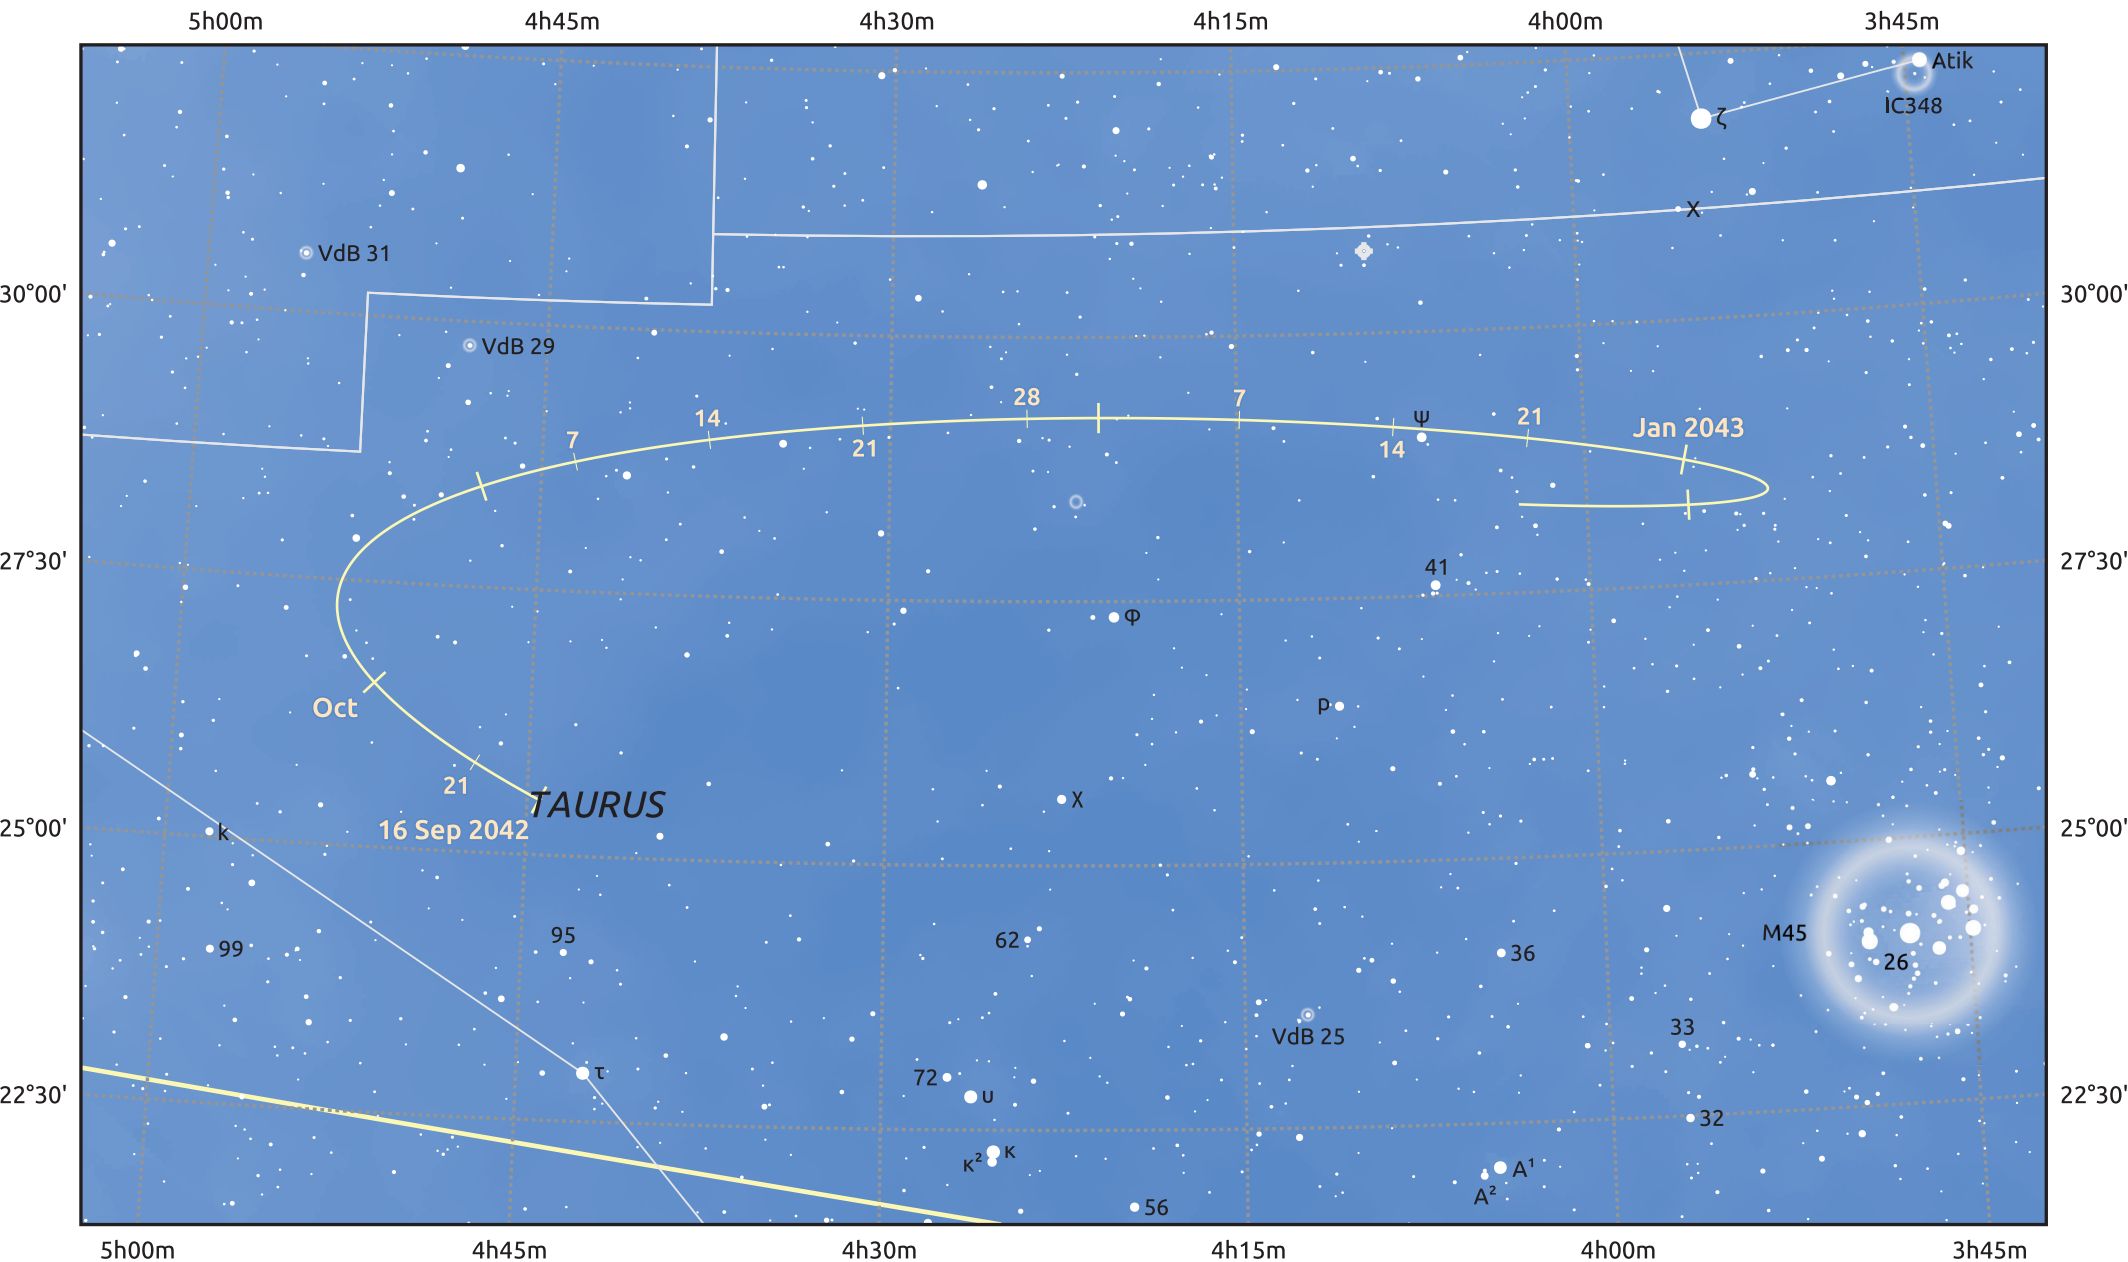

The path of Asteroid 349 Dembowska around opposition on 30 Nov 2042

© Dominic Ford 2011–2025. Date markers placed at midnight UTC. Downloaded from <https://in-the-sky.org>

Magnitude scale: 10.0 9.0 8.0 7.0 6.0 5.0 4.0 3.0 2.0

Ecliptic Plane

Galaxy Bright nebula Open cluster Globular cluster Planetary nebula

Date	Mag
2042 Oct 1	10.9
2042 Nov 1	10.3
2042 Nov 13	10.1
2042 Dec 1	9.8
2043 Jan 1	10.4
2043 Feb 1	11.1
2043 Feb 2	11.1