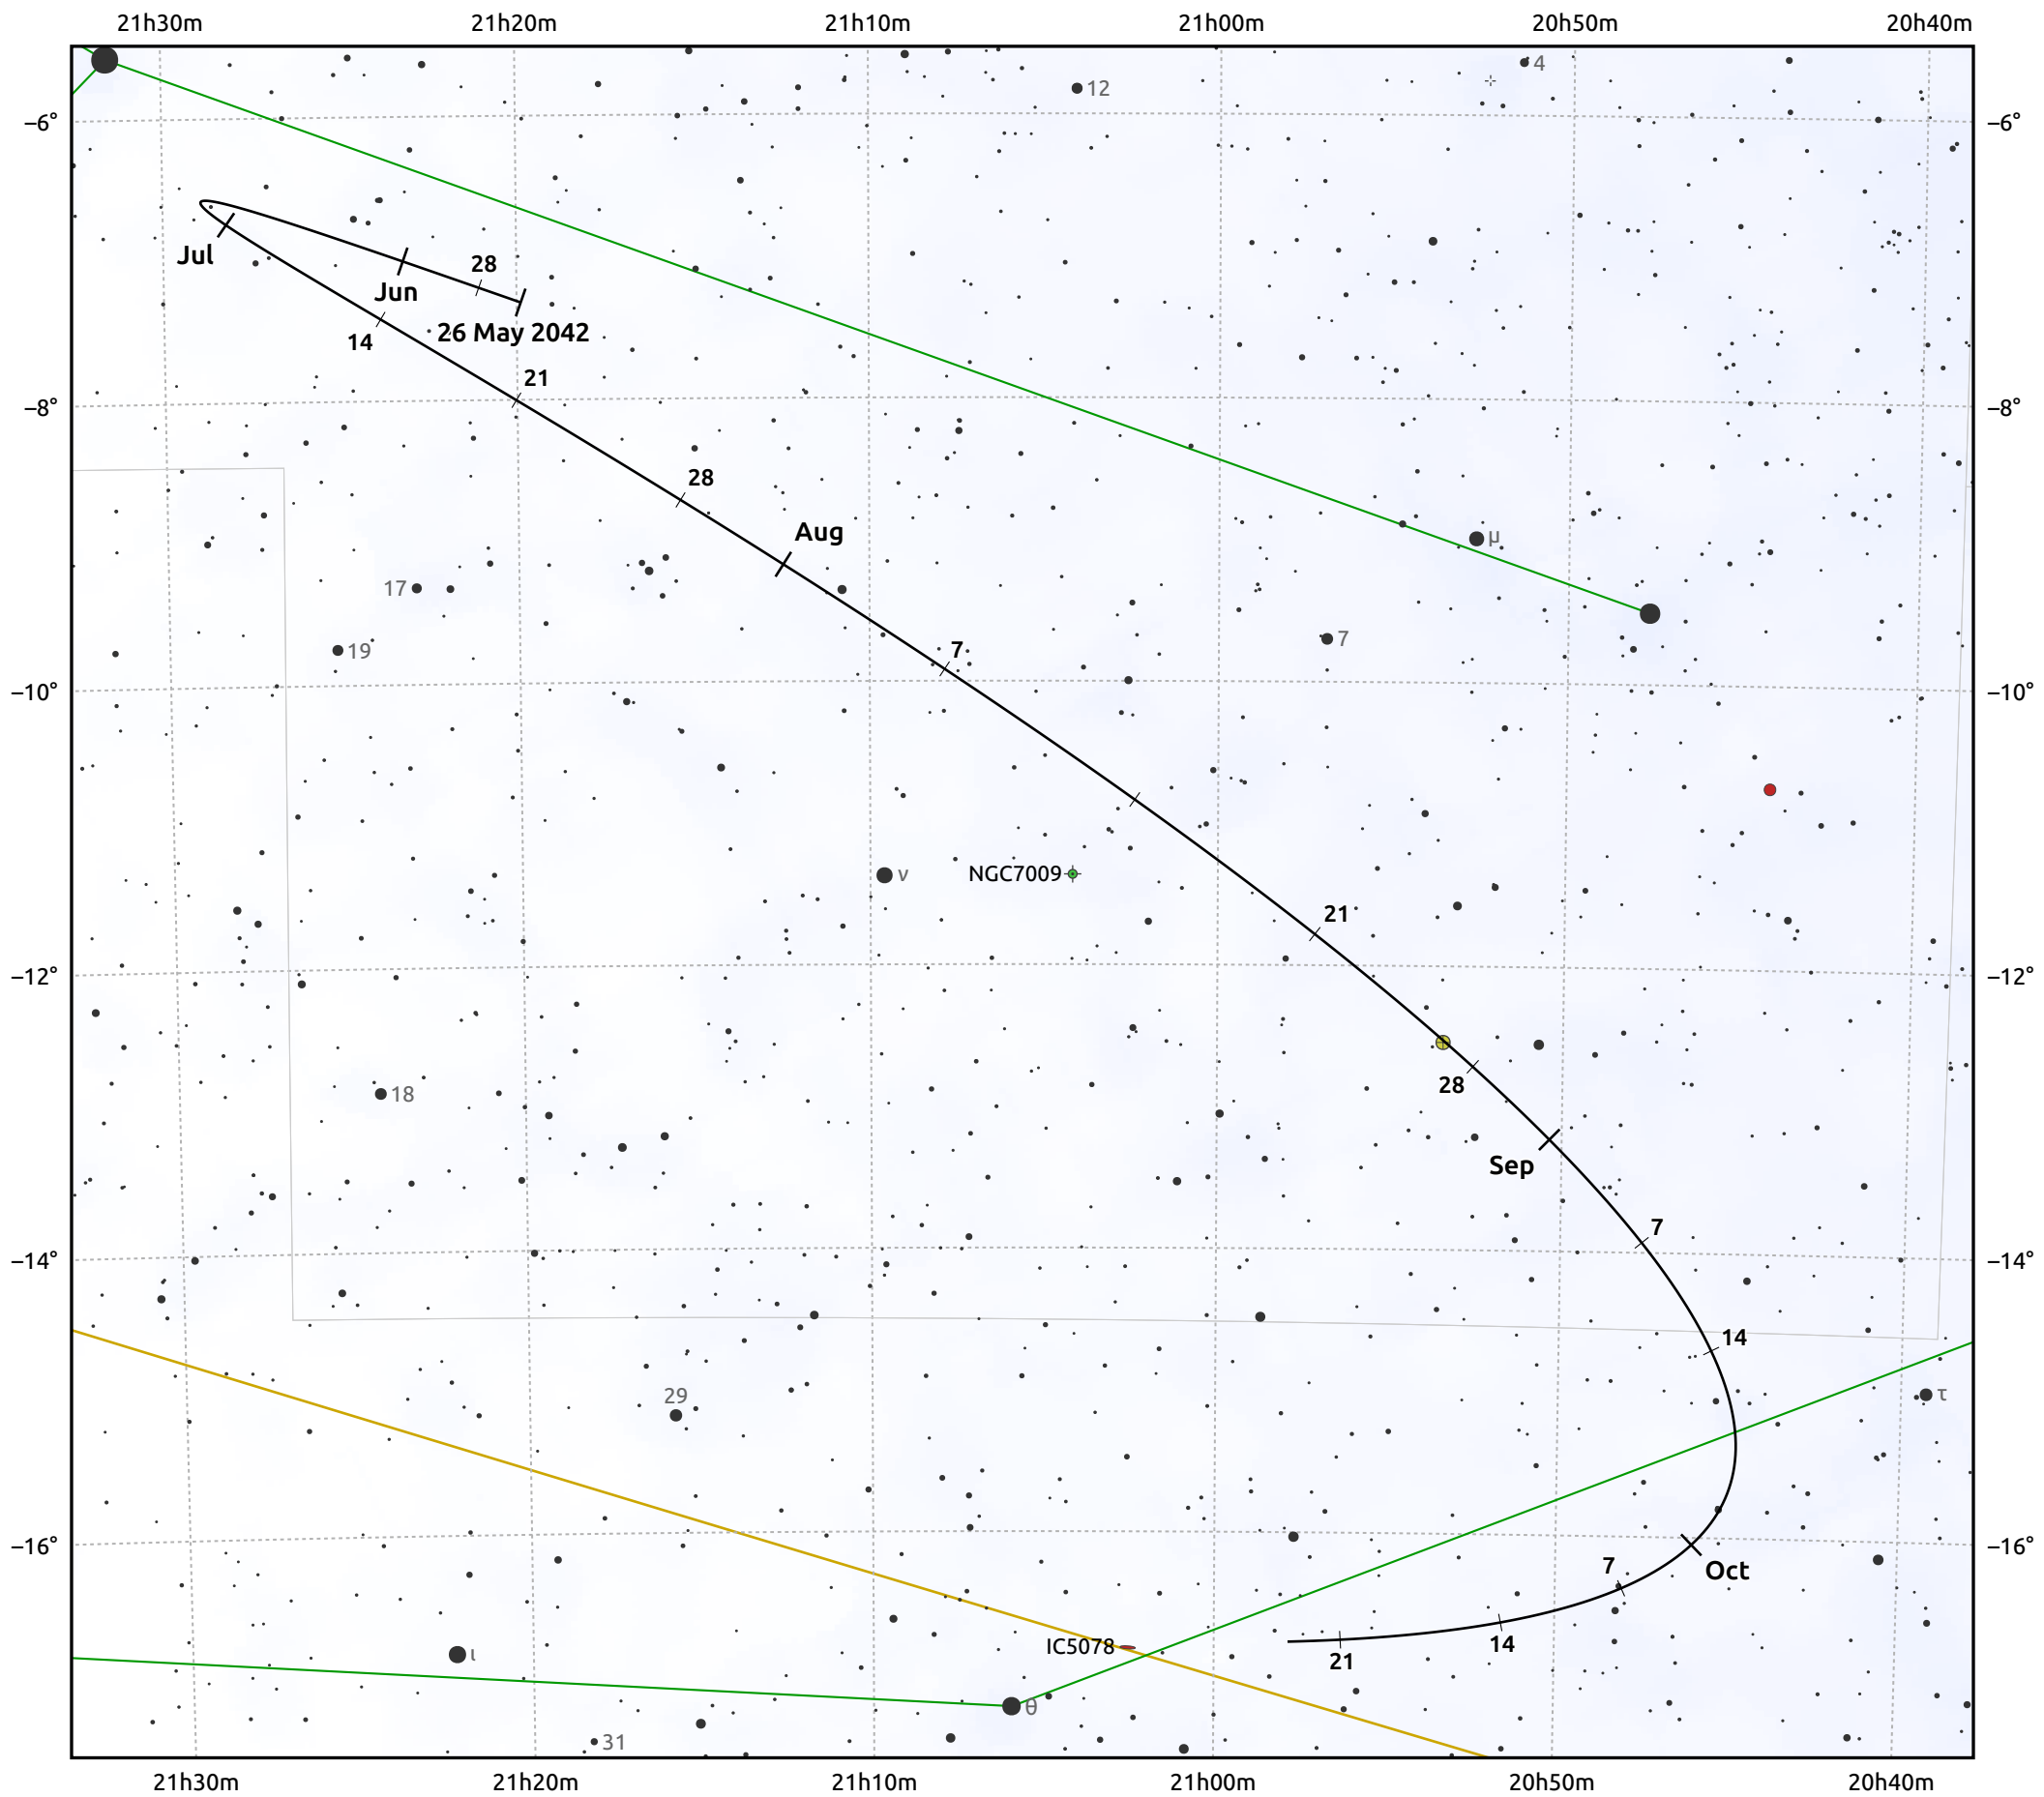

The path of Asteroid 39 Laetitia around opposition on 9 Aug 2042

© Dominic Ford 2011–2026. Date markers placed at midnight UTC. Downloaded from <https://in-the-sky.org>

Magnitude scale: 10.0 9.0 8.0 7.0 6.0 5.0 4.0 3.0 2.0

— Ecliptic Plane

Galaxy Bright nebula Open cluster Globular cluster Planetary nebula

Date	Mag
2042 Jun 1	10.7
2042 Jul 1	10.1
2042 Jul 14	9.8
2042 Aug 1	9.4
2042 Sep 1	9.7
2042 Oct 1	10.3