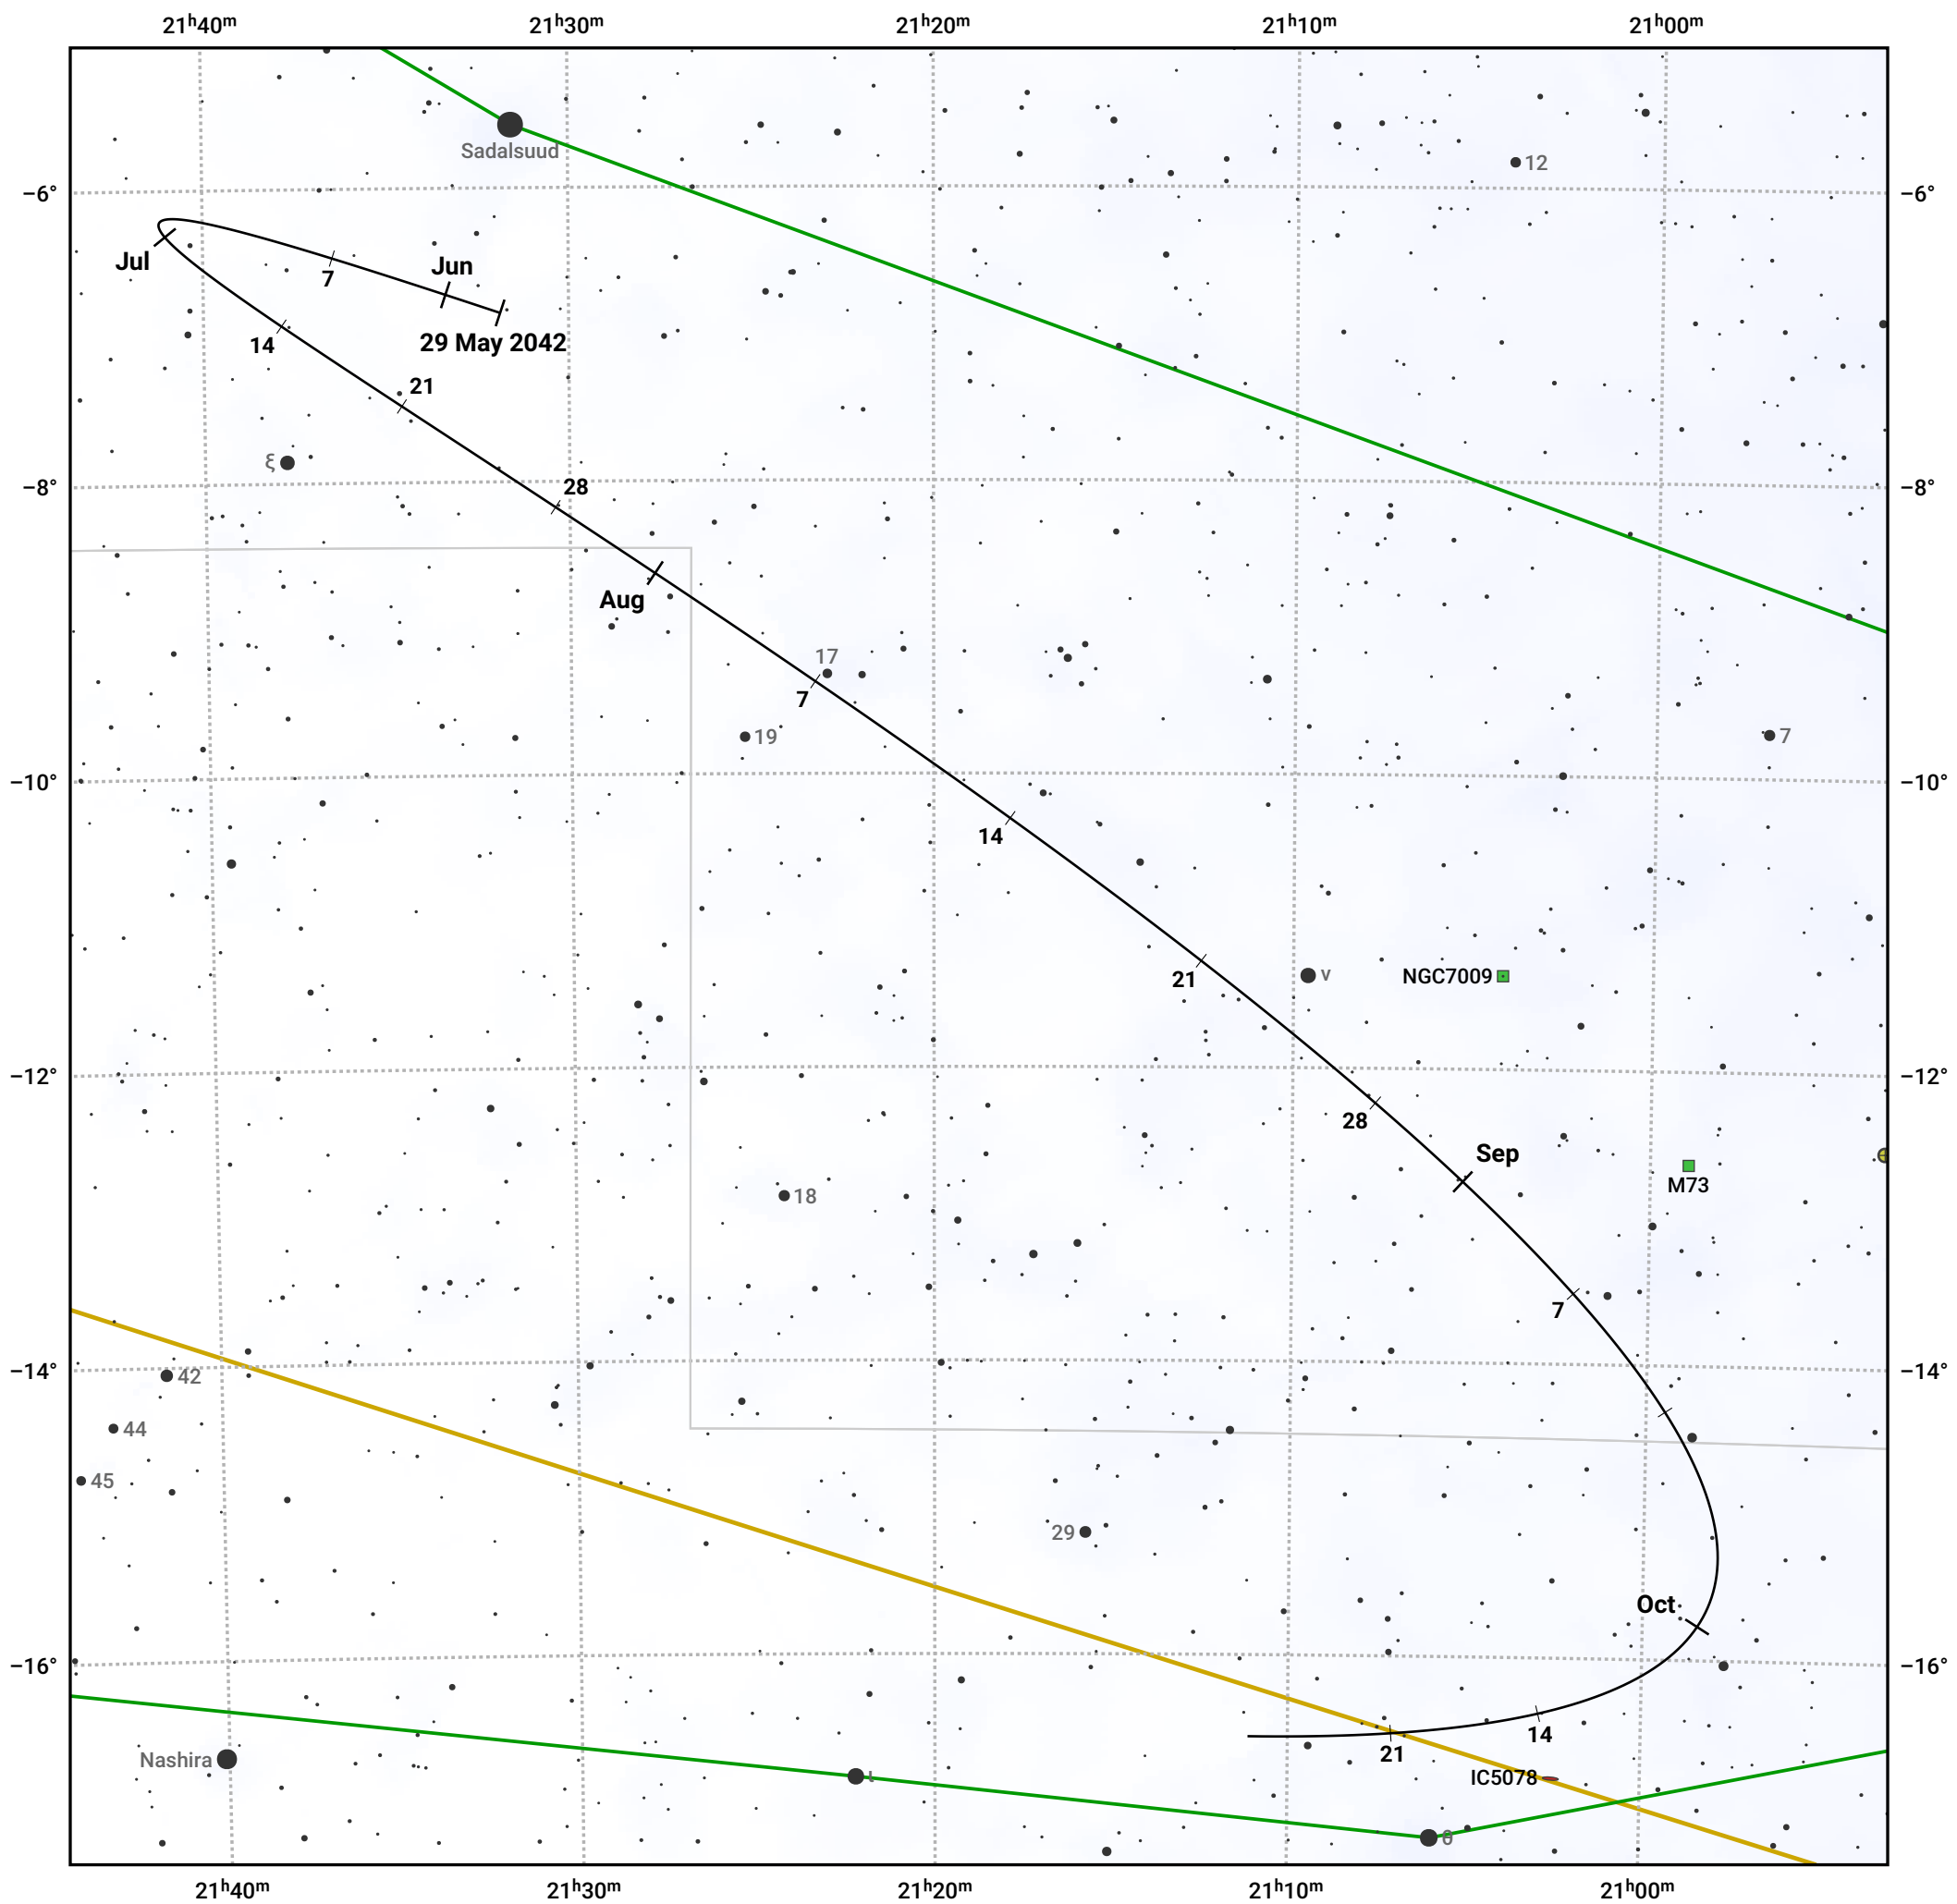

The path of Asteroid 39 Laetitia around opposition on 12 Aug 2042

© Dominic Ford 2011–2024. Date markers placed at midnight UTC. Downloaded from <https://in-the-sky.org>

Magnitude scale: 10.0 9.0 8.0 7.0 6.0 5.0 4.0 3.0 2.0

— Ecliptic Plane

Galaxy Bright nebula Open cluster Globular cluster

Date	Mag
2042 Jun 1	10.8
2042 Jul 1	10.2
2042 Jul 17	9.8
2042 Aug 1	9.4
2042 Sep 1	9.6
2042 Oct 1	10.2