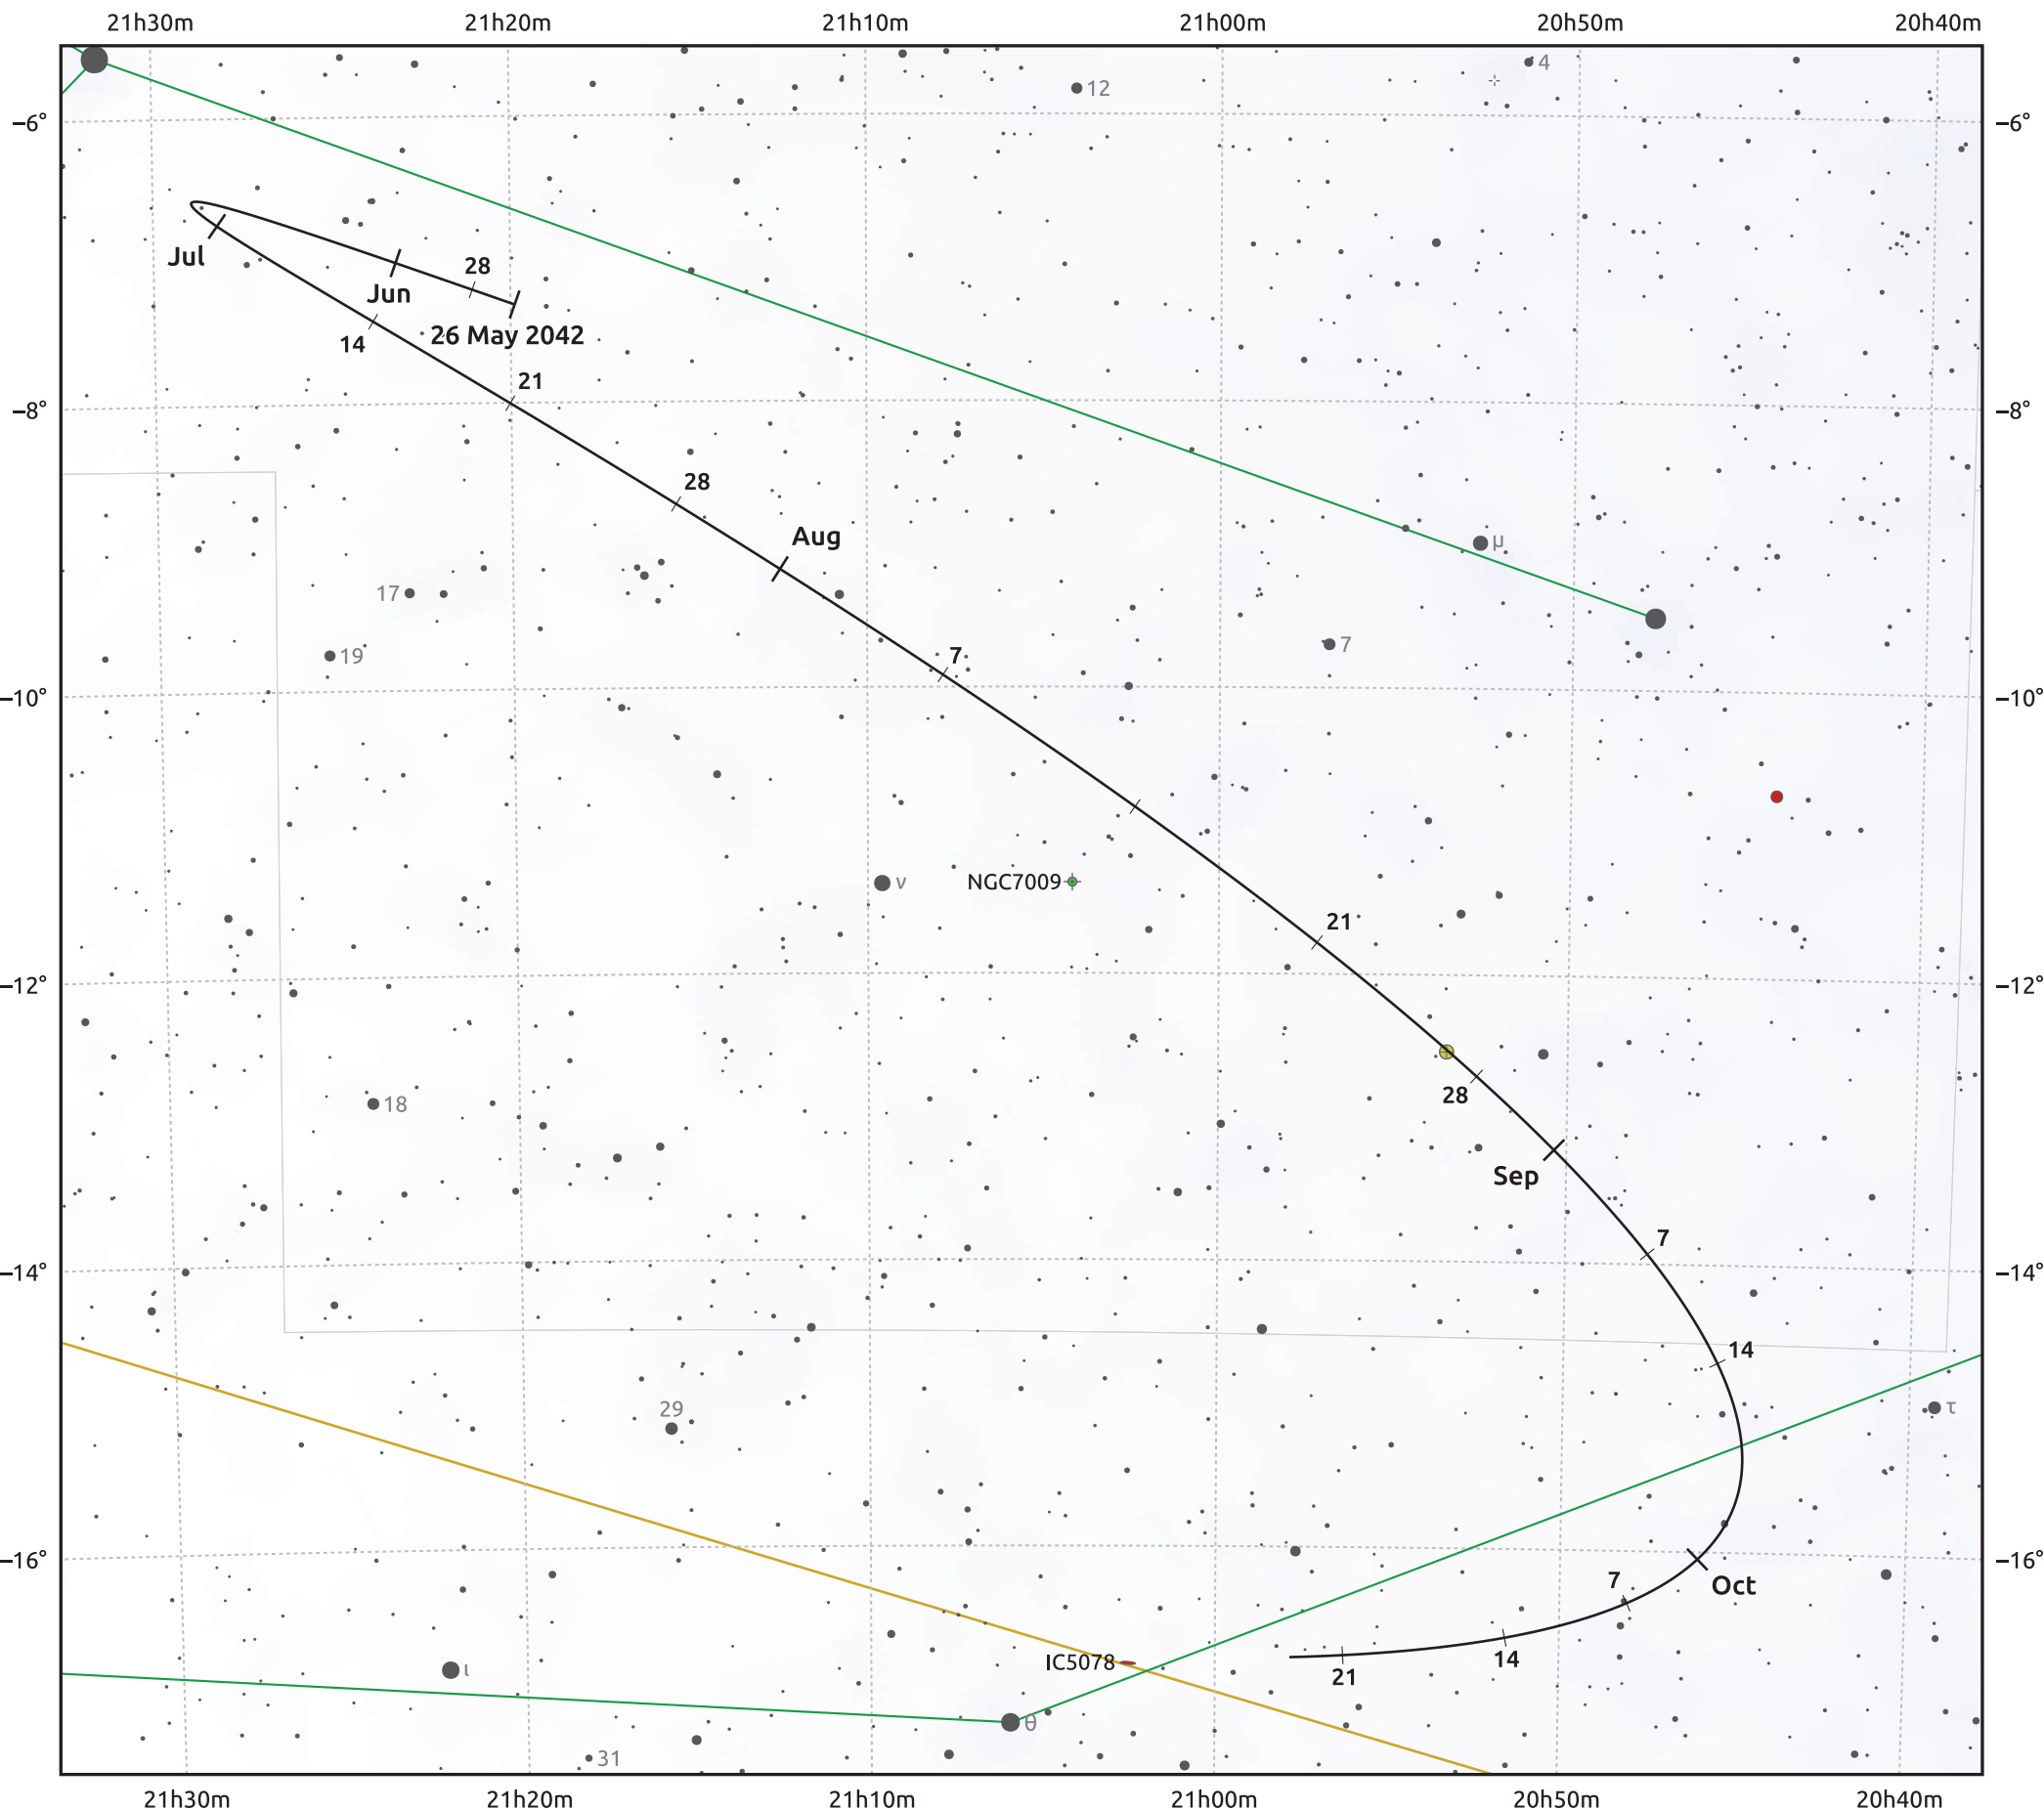

The path of Asteroid 39 Laetitia around opposition on 9 Aug 2042

© Dominic Ford 2011–2026. Date markers placed at midnight UTC. Downloaded from <https://in-the-sky.org>

Magnitude scale: 10.0 9.0 8.0 7.0 6.0 5.0 4.0 3.0 2.0

— Ecliptic Plane

Galaxy Bright nebula Open cluster Globular cluster Planetary nebula

Date	Mag
2042 Jun 1	10.7
2042 Jul 1	10.1
2042 Jul 14	9.8
2042 Aug 1	9.4
2042 Sep 1	9.7
2042 Oct 1	10.3