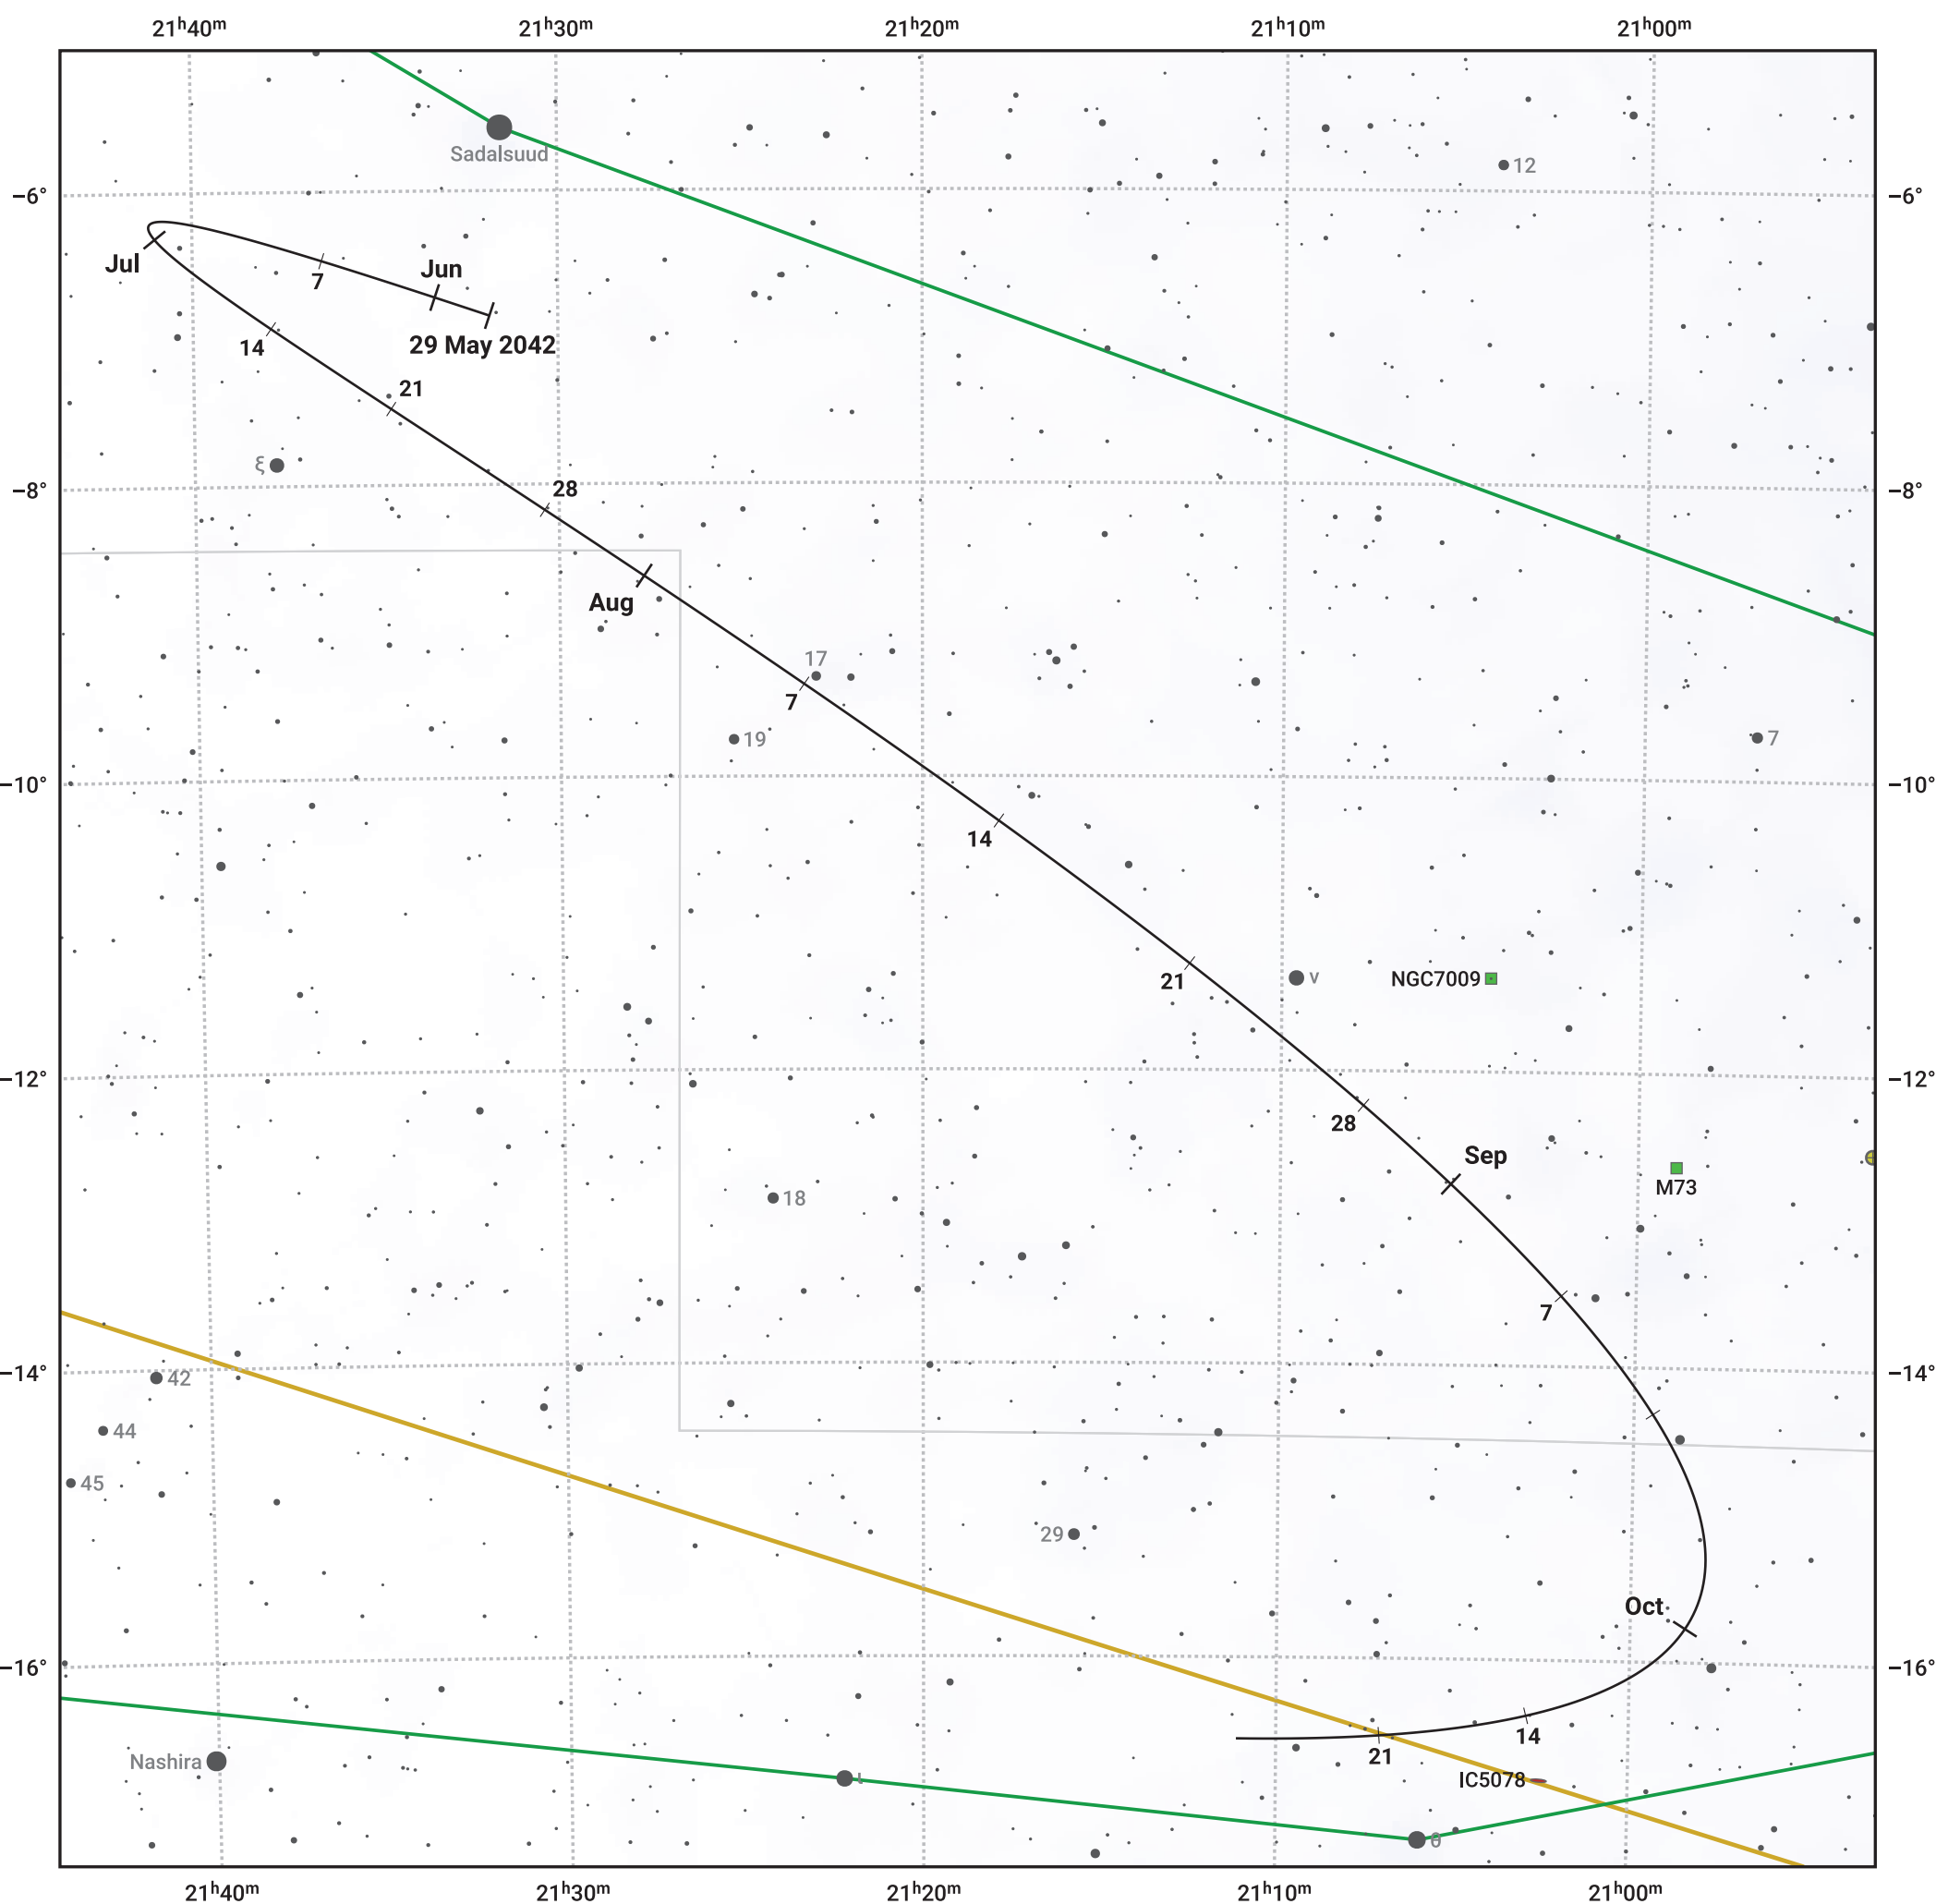

The path of Asteroid 39 Laetitia around opposition on 12 Aug 2042

© Dominic Ford 2011–2024. Date markers placed at midnight UTC. Downloaded from <https://in-the-sky.org>

Magnitude scale: 10.0 9.0 8.0 7.0 6.0 5.0 4.0 3.0 2.0

- Ecliptic Plane
- Galaxy
- Bright nebula
- Open cluster
- ⊕ Globular cluster

Date	Mag
2042 Jun 1	10.8
2042 Jul 1	10.2
2042 Jul 17	9.8
2042 Aug 1	9.4
2042 Sep 1	9.6
2042 Oct 1	10.2