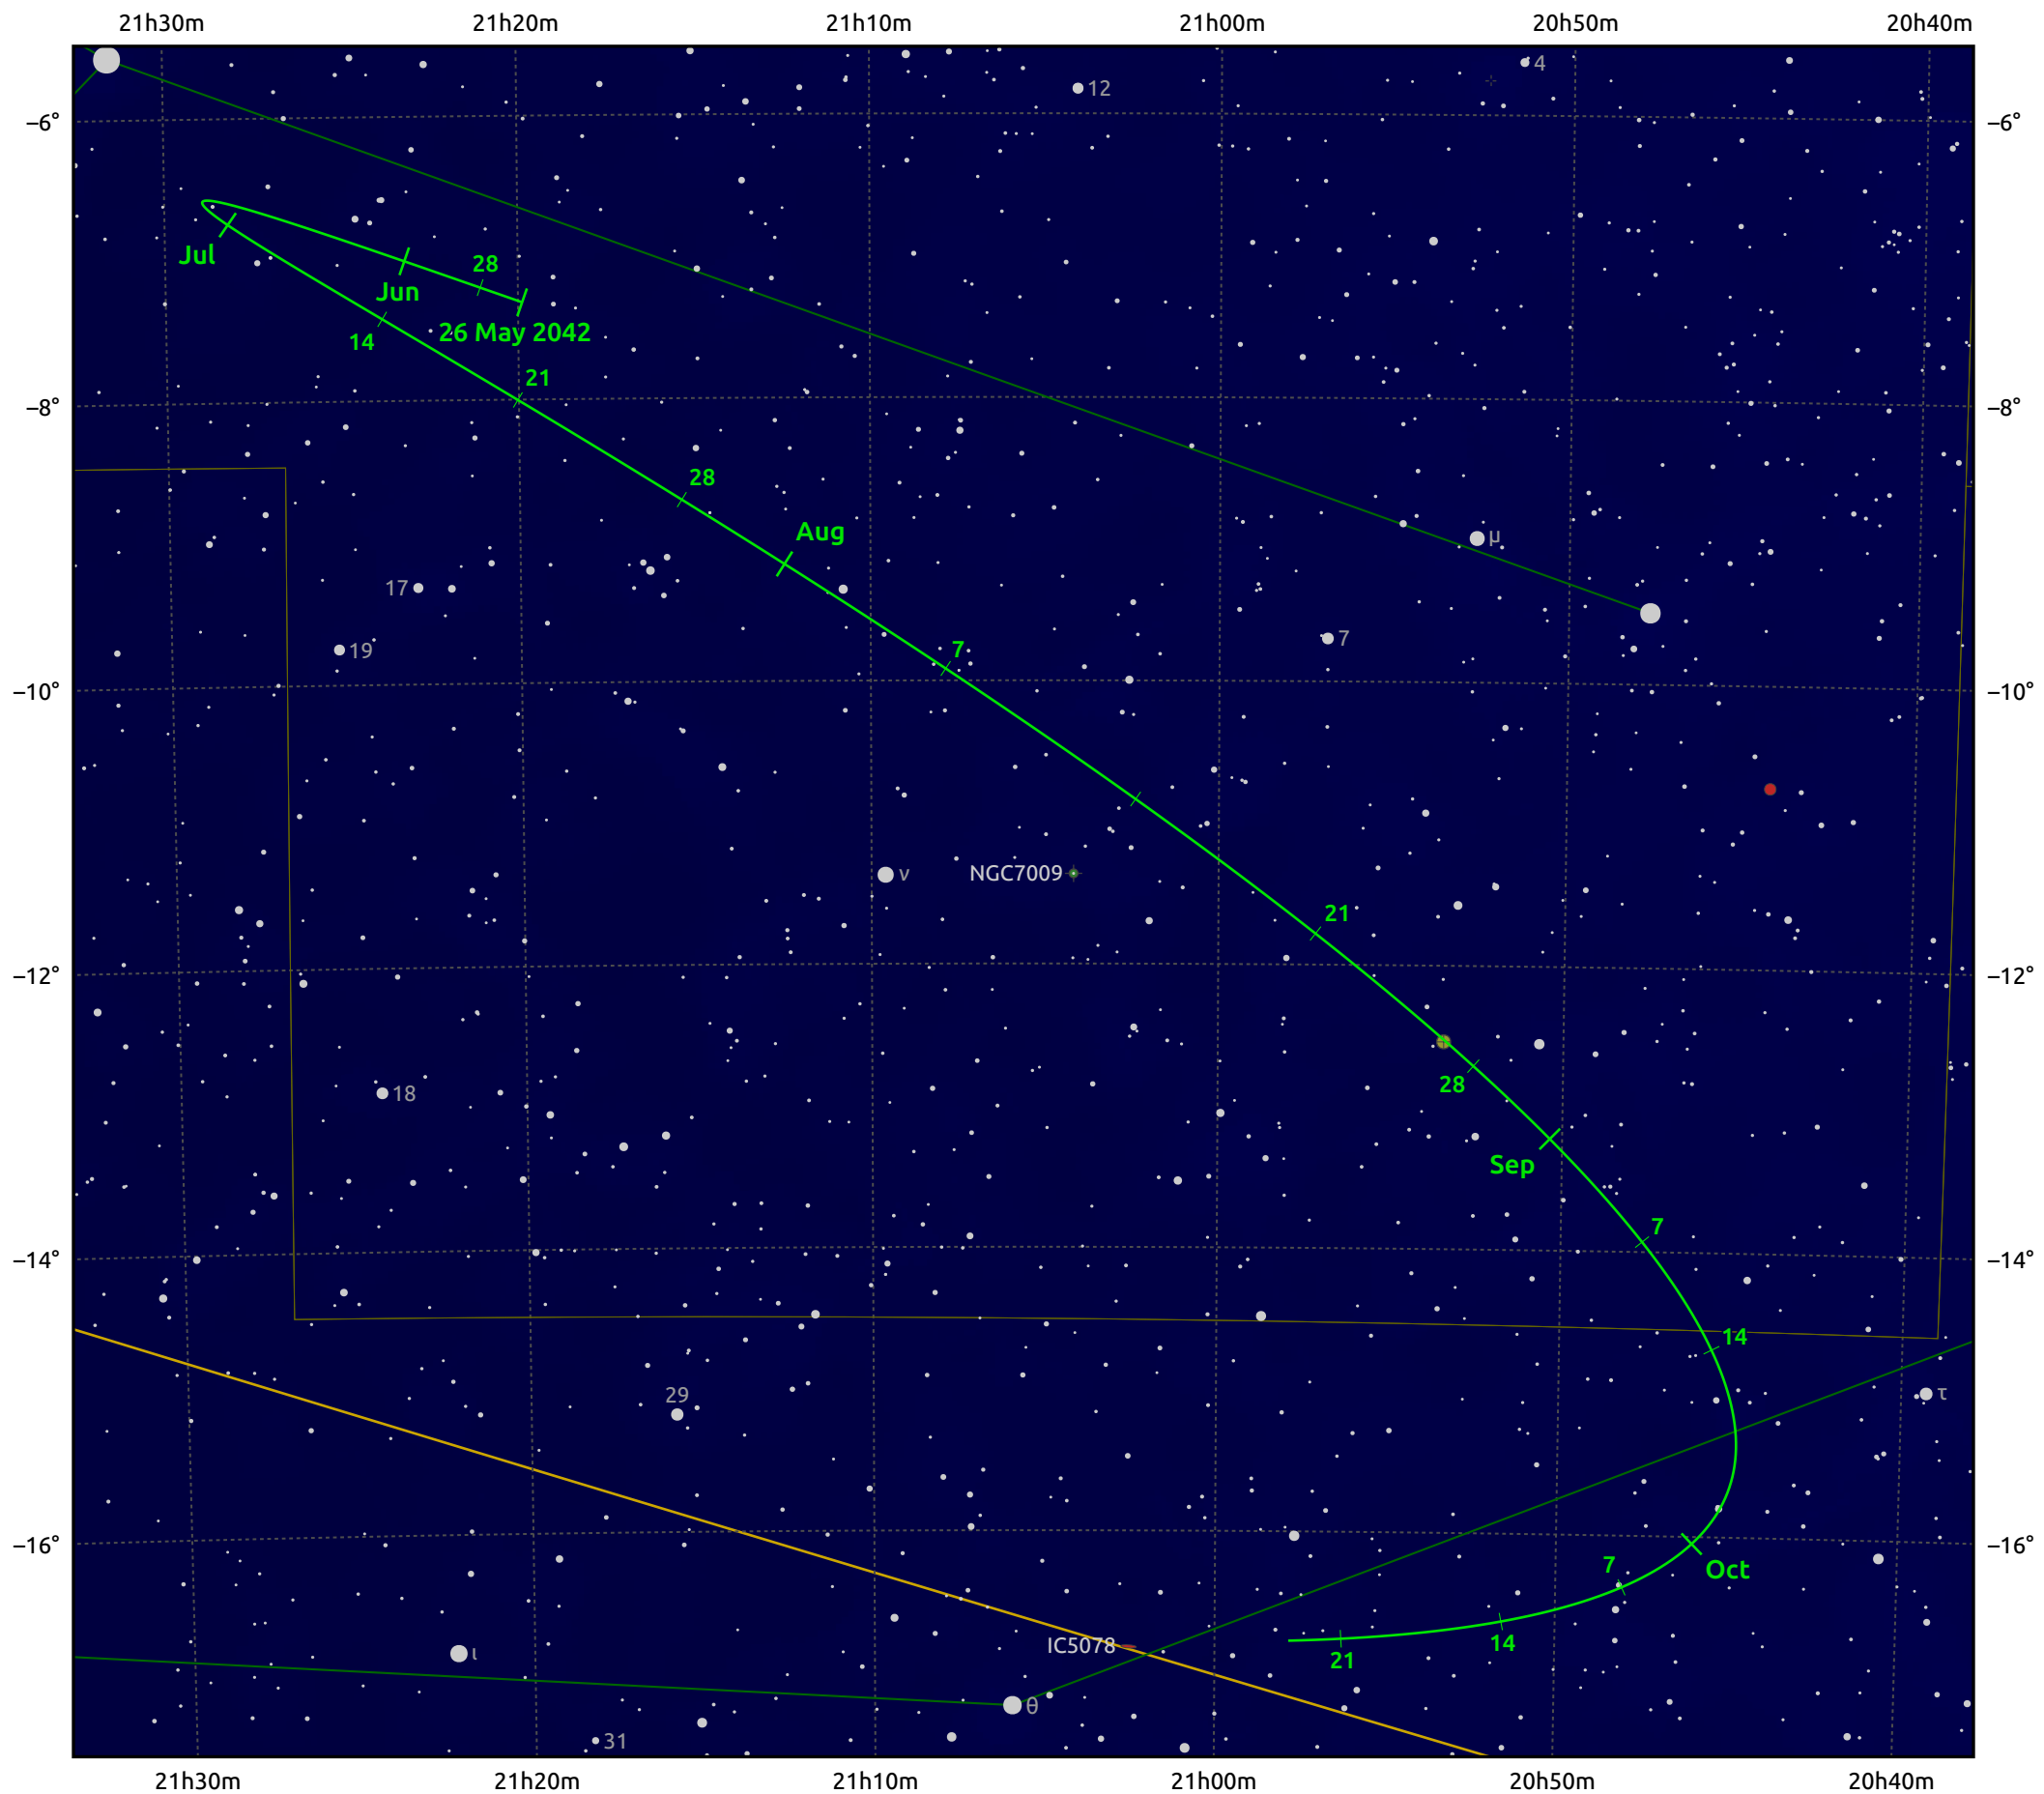

The path of Asteroid 39 Laetitia around opposition on 9 Aug 2042

© Dominic Ford 2011–2026. Date markers placed at midnight UTC. Downloaded from <https://in-the-sky.org>

Magnitude scale: 10.0 9.0 8.0 7.0 6.0 5.0 4.0 3.0 2.0

— Ecliptic Plane

Galaxy Bright nebula Open cluster Globular cluster Planetary nebula

Date	Mag
2042 Jun 1	10.7
2042 Jul 1	10.1
2042 Jul 14	9.8
2042 Aug 1	9.4
2042 Sep 1	9.7
2042 Oct 1	10.3