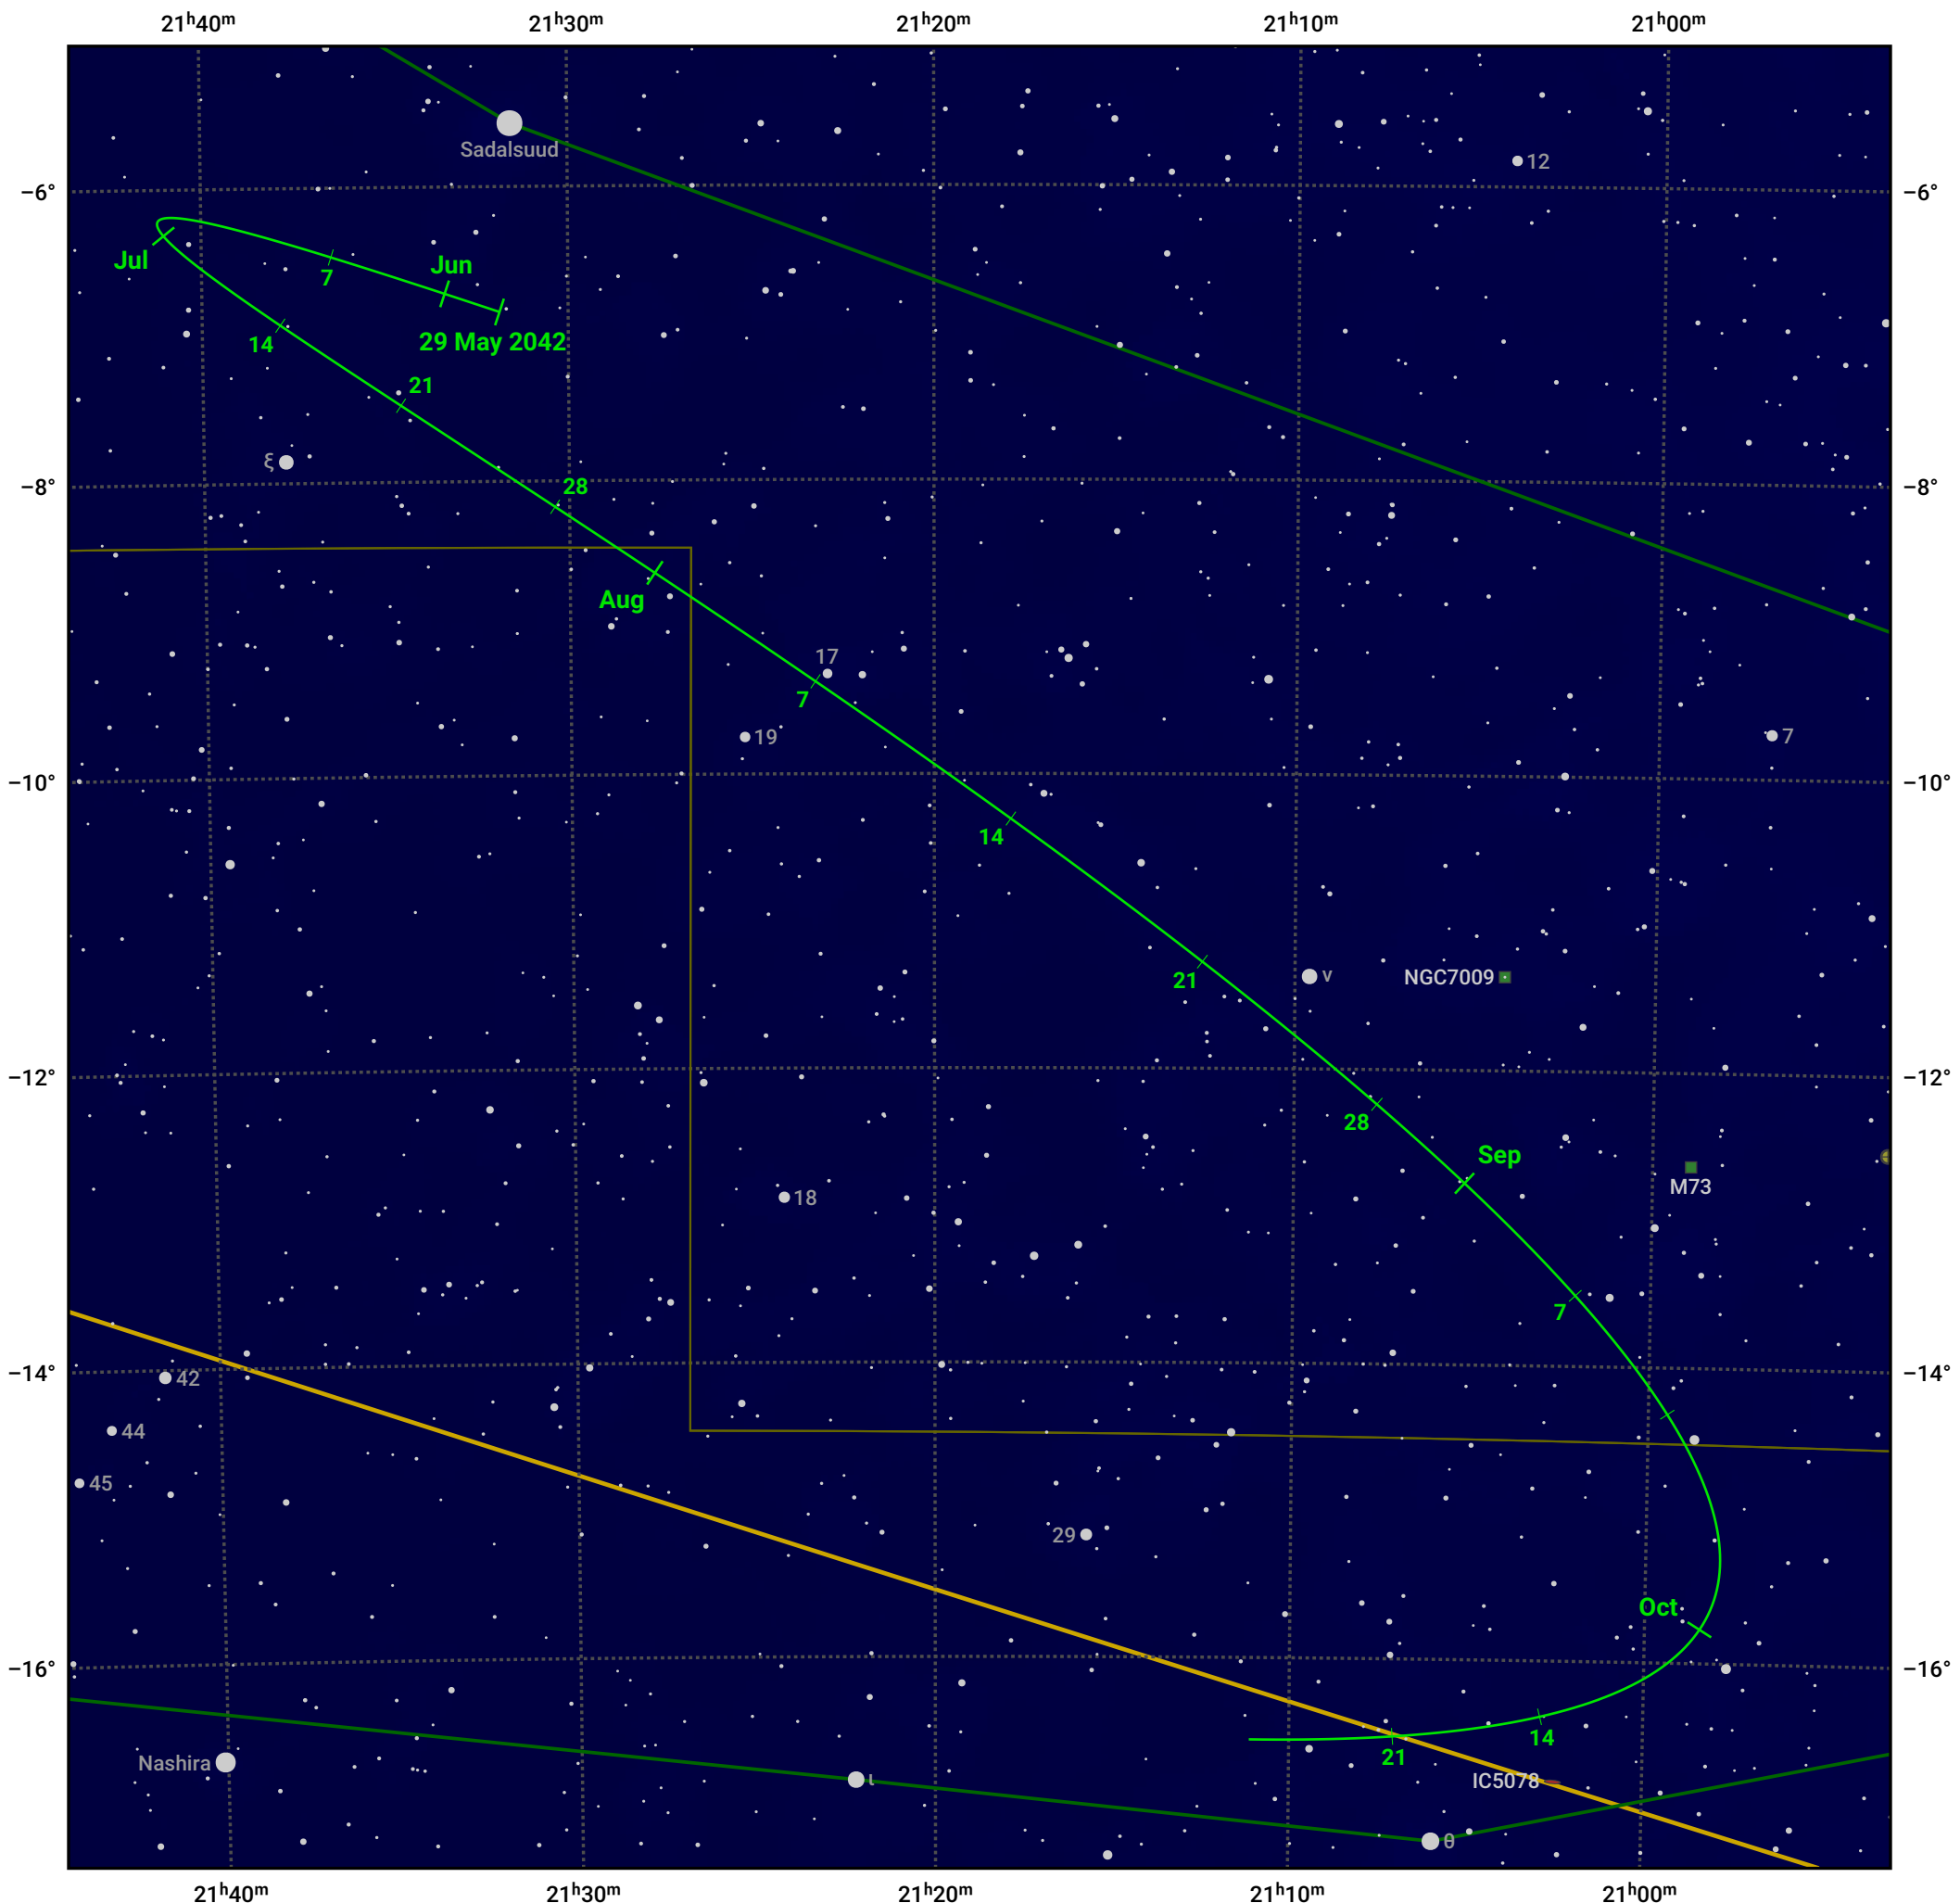

The path of Asteroid 39 Laetitia around opposition on 12 Aug 2042

© Dominic Ford 2011–2024. Date markers placed at midnight UTC. Downloaded from <https://in-the-sky.org>

Magnitude scale: 10.0 9.0 8.0 7.0 6.0 5.0 4.0 3.0 2.0

— Ecliptic Plane

Galaxy Bright nebula Open cluster Globular cluster

Date	Mag
2042 Jun 1	10.8
2042 Jul 1	10.2
2042 Jul 17	9.8
2042 Aug 1	9.4
2042 Sep 1	9.6
2042 Oct 1	10.2