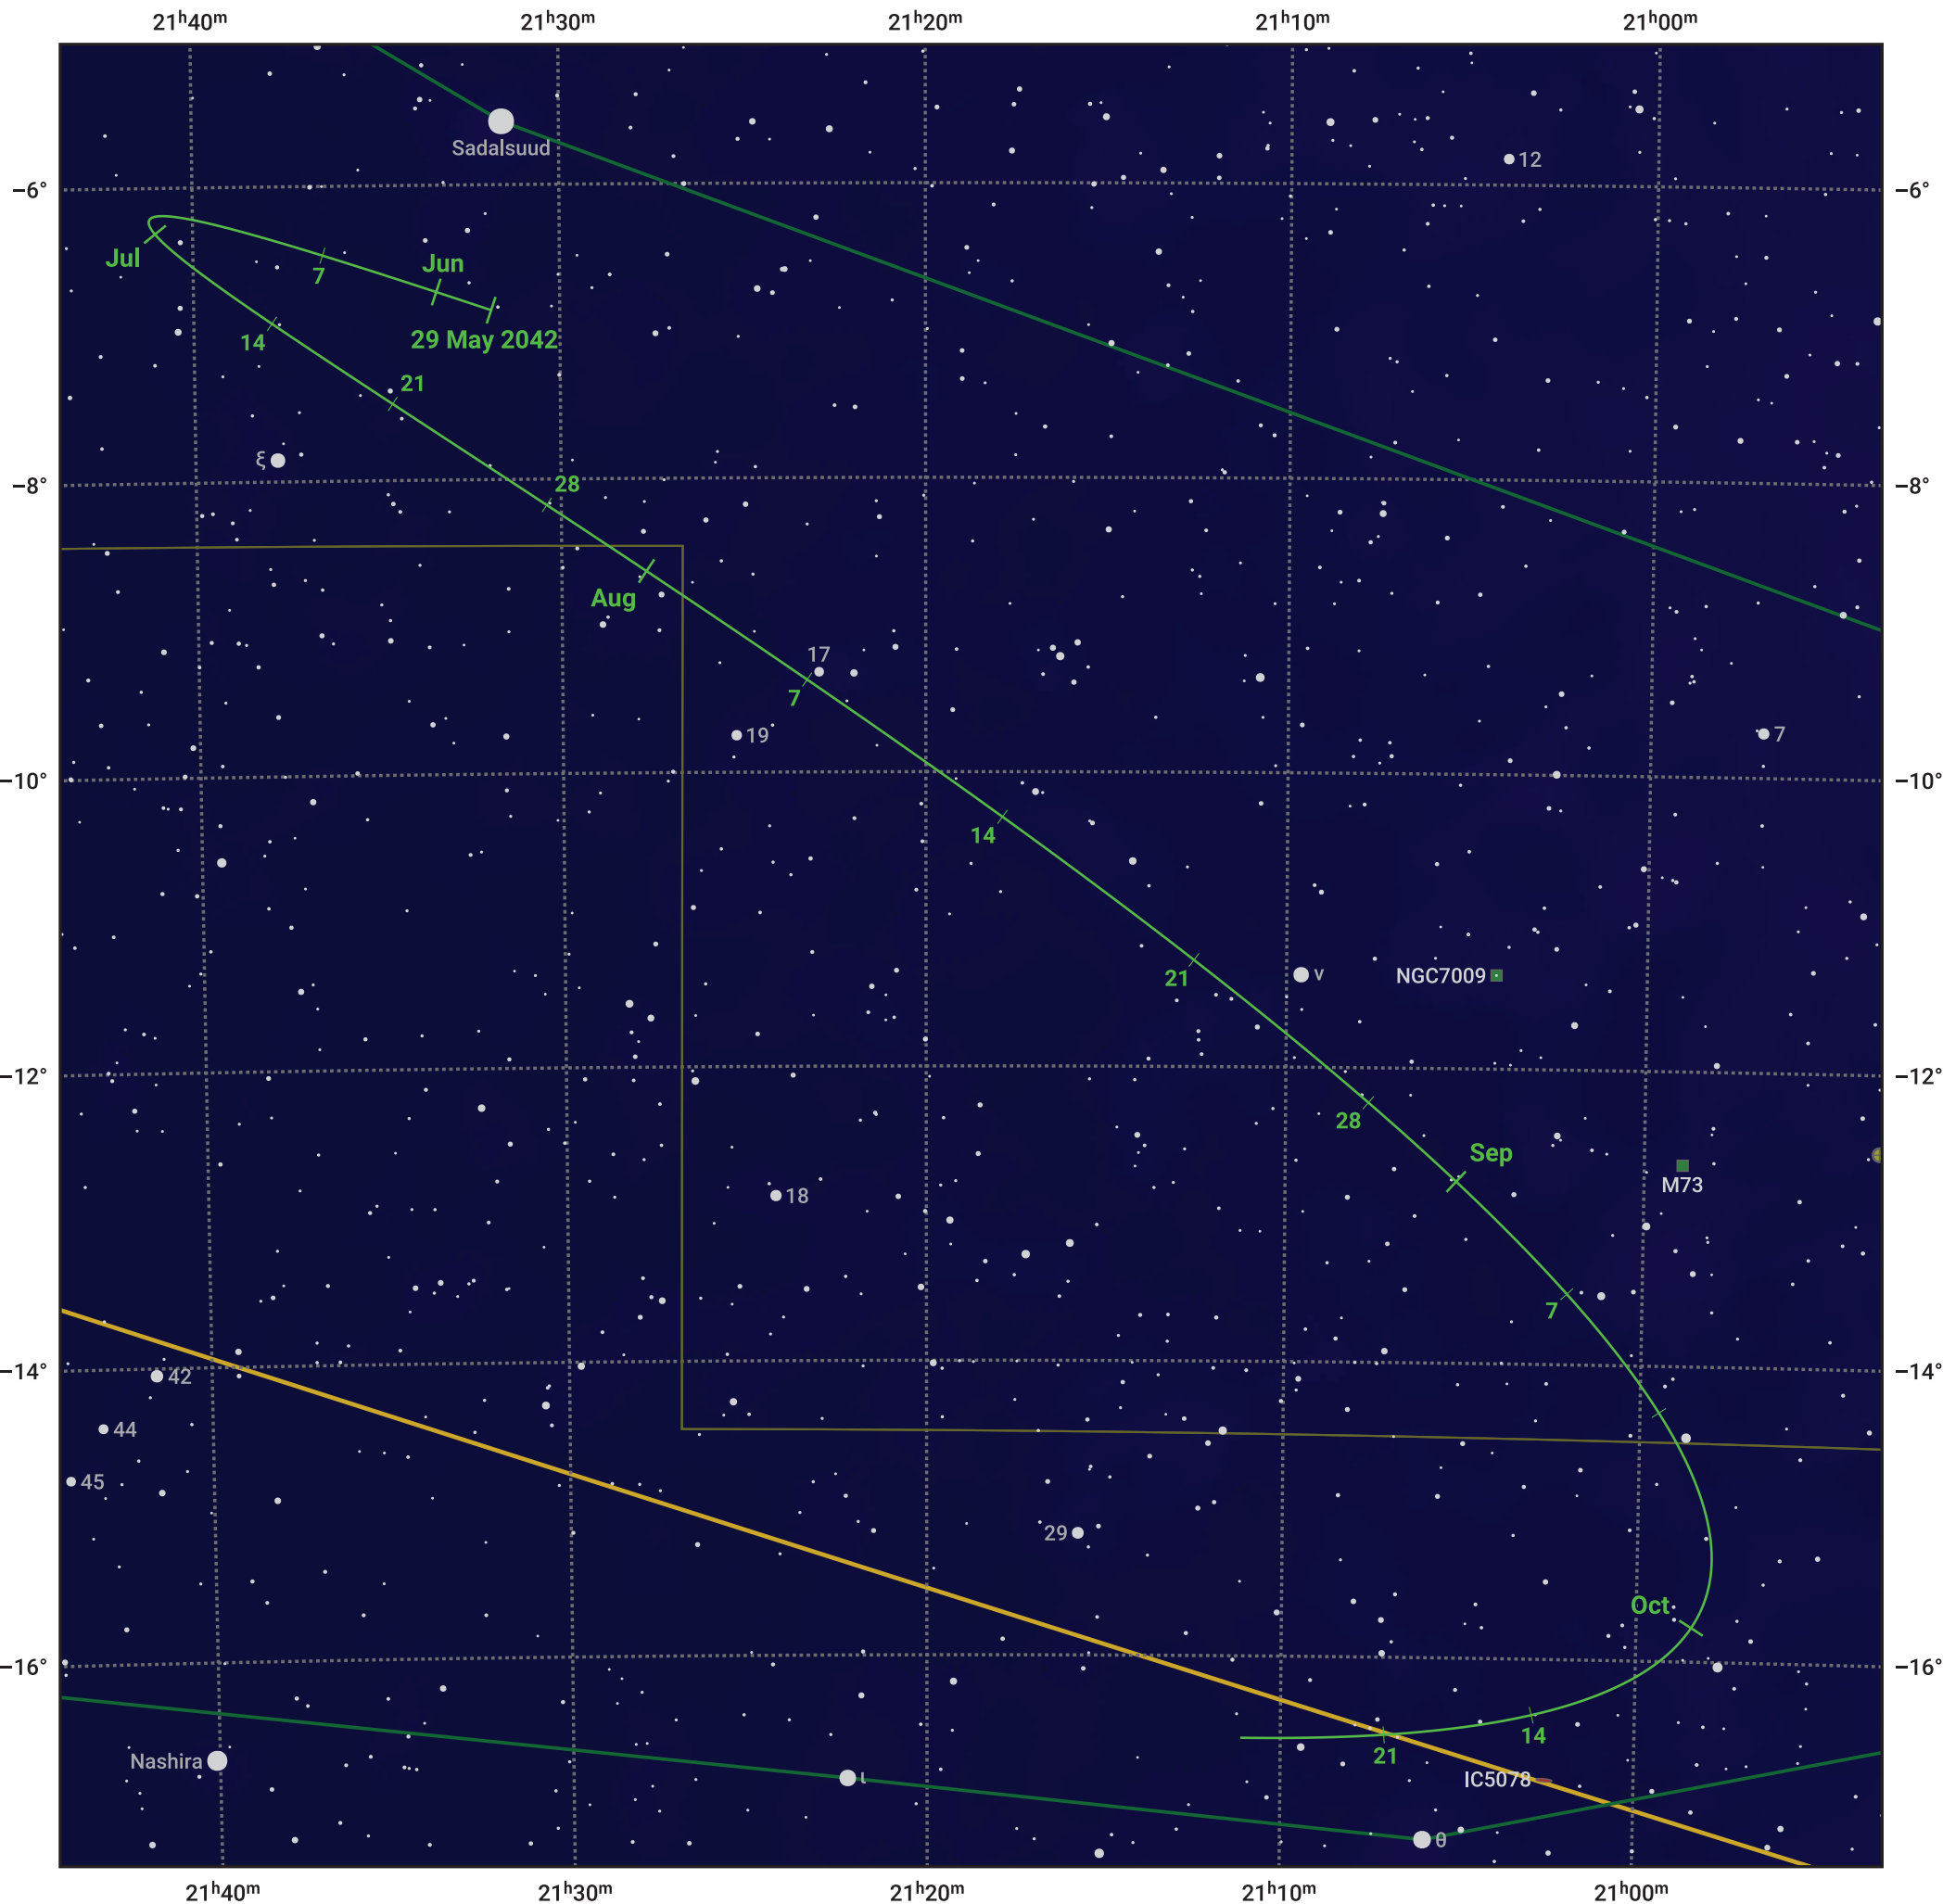

# The path of Asteroid 39 Laetitia around opposition on 12 Aug 2042

© Dominic Ford 2011–2024. Date markers placed at midnight UTC. Downloaded from <https://in-the-sky.org>

Magnitude scale: 10.0 9.0 8.0 7.0 6.0 5.0 4.0 3.0 2.0

— Ecliptic Plane

Galaxy    Bright nebula    Open cluster    Globular cluster

Date	Mag
2042 Jun 1	10.8
2042 Jul 1	10.2
2042 Jul 17	9.8
2042 Aug 1	9.4
2042 Sep 1	9.6
2042 Oct 1	10.2