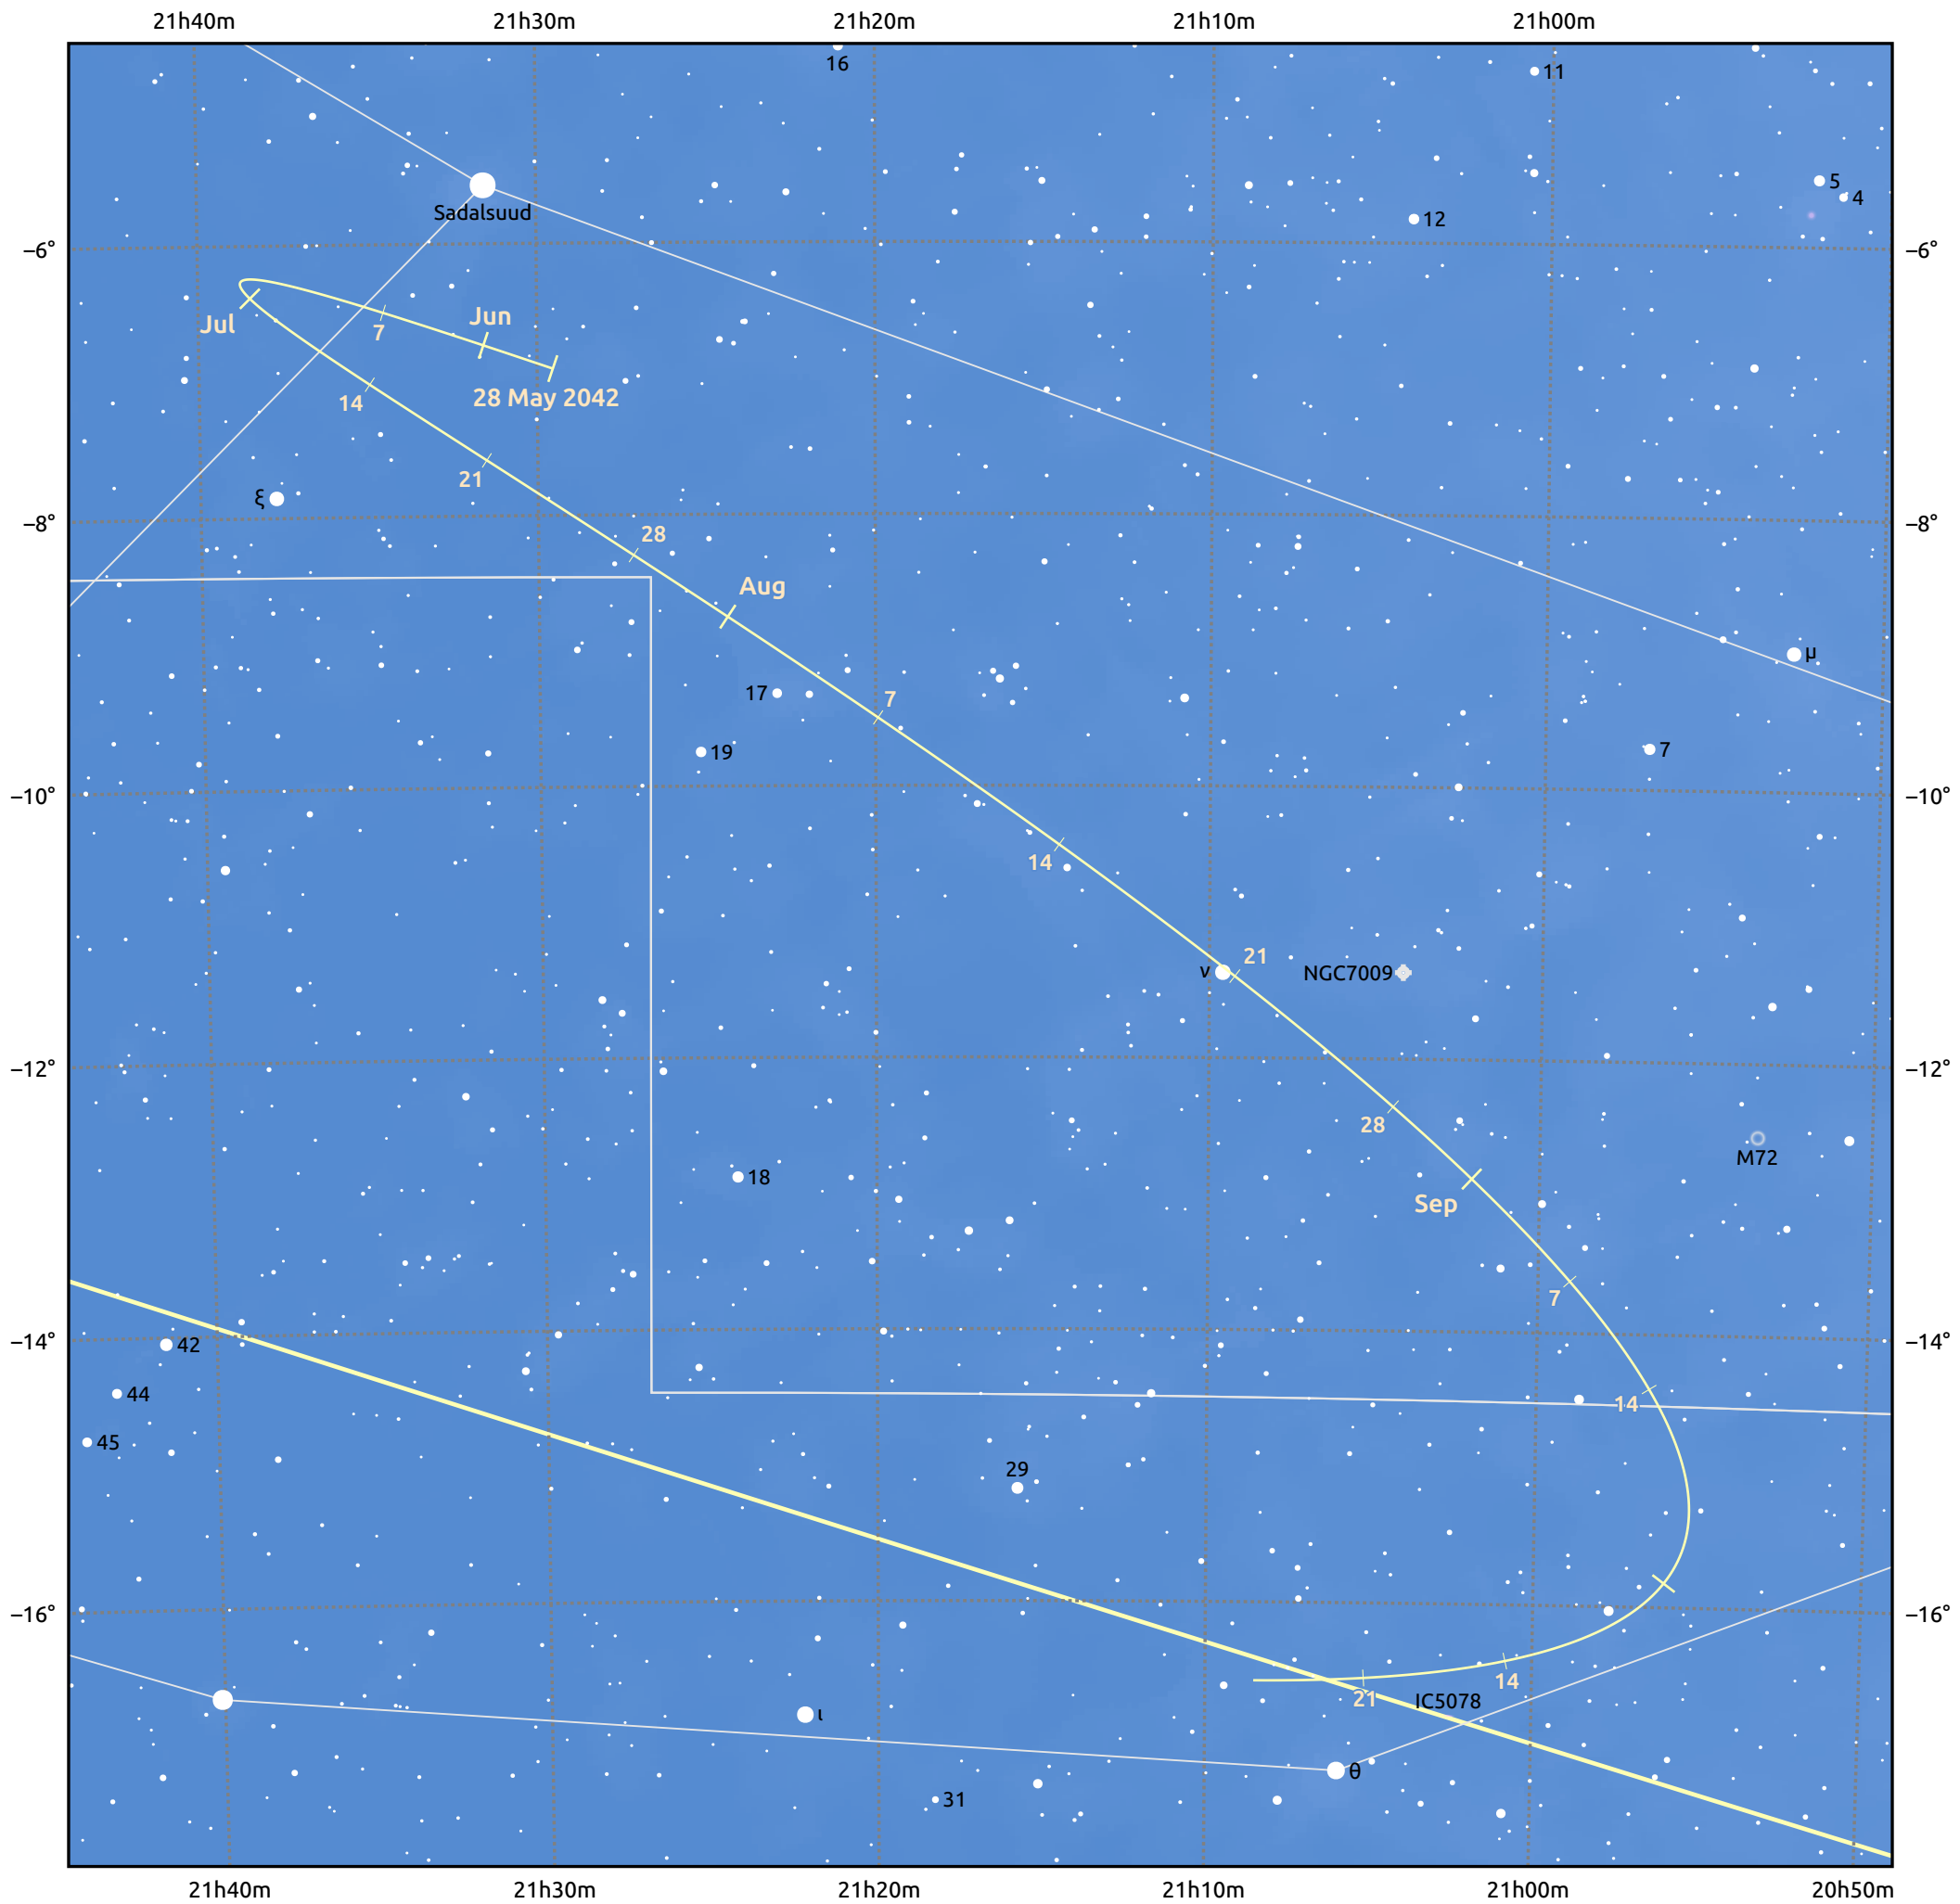

The path of Asteroid 39 Laetitia around opposition on 11 Aug 2042

© Dominic Ford 2011–2025. Date markers placed at midnight UTC. Downloaded from <https://in-the-sky.org>

Magnitude scale: ● 10.0 ● 9.0 ● 8.0 ● 7.0 ● 6.0 ● 5.0 ● 4.0 ● 3.0 ● 2.0

— Ecliptic Plane

Galaxy Bright nebula Open cluster Globular cluster Planetary nebula

Date	Mag
2042 Jun 1	10.8
2042 Jul 1	10.2
2042 Jul 17	9.8
2042 Aug 1	9.4
2042 Sep 1	9.6
2042 Oct 1	10.2