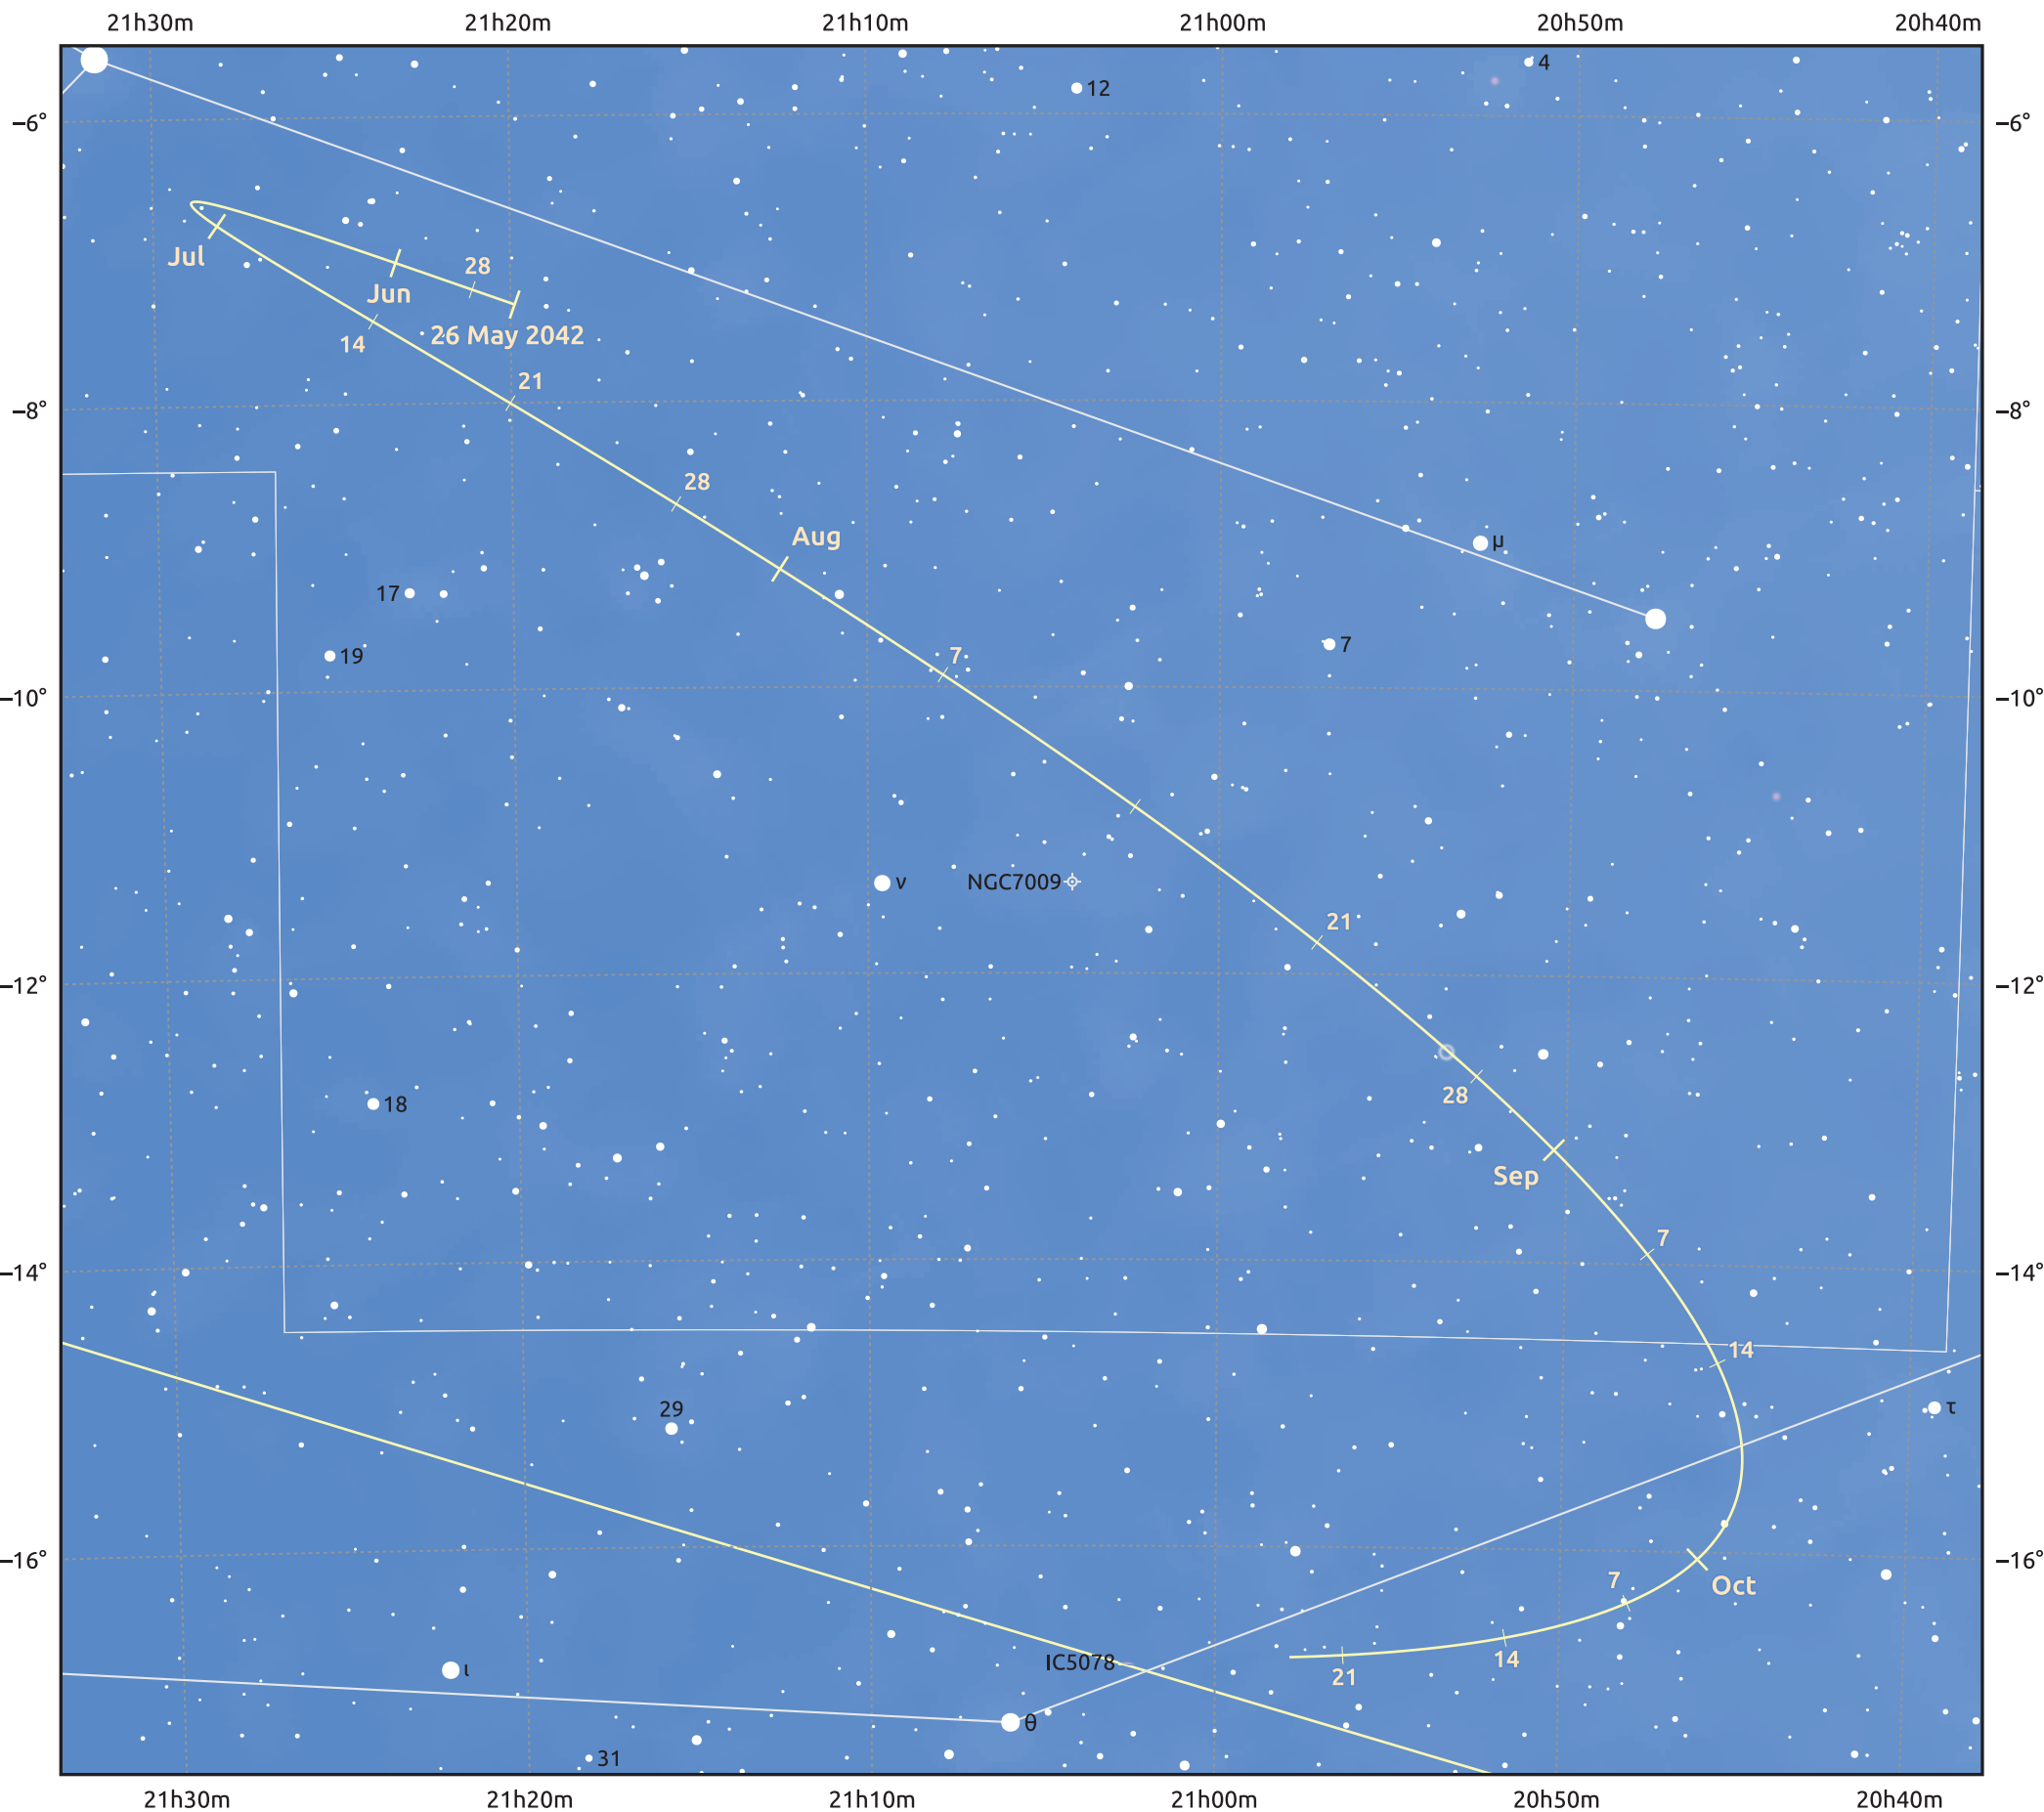

The path of Asteroid 39 Laetitia around opposition on 9 Aug 2042

© Dominic Ford 2011–2026. Date markers placed at midnight UTC. Downloaded from <https://in-the-sky.org>

Magnitude scale: 10.0 9.0 8.0 7.0 6.0 5.0 4.0 3.0 2.0

— Ecliptic Plane

Galaxy Bright nebula Open cluster Globular cluster Planetary nebula

Date	Mag
2042 Jun 1	10.7
2042 Jul 1	10.1
2042 Jul 14	9.8
2042 Aug 1	9.4
2042 Sep 1	9.7
2042 Oct 1	10.3