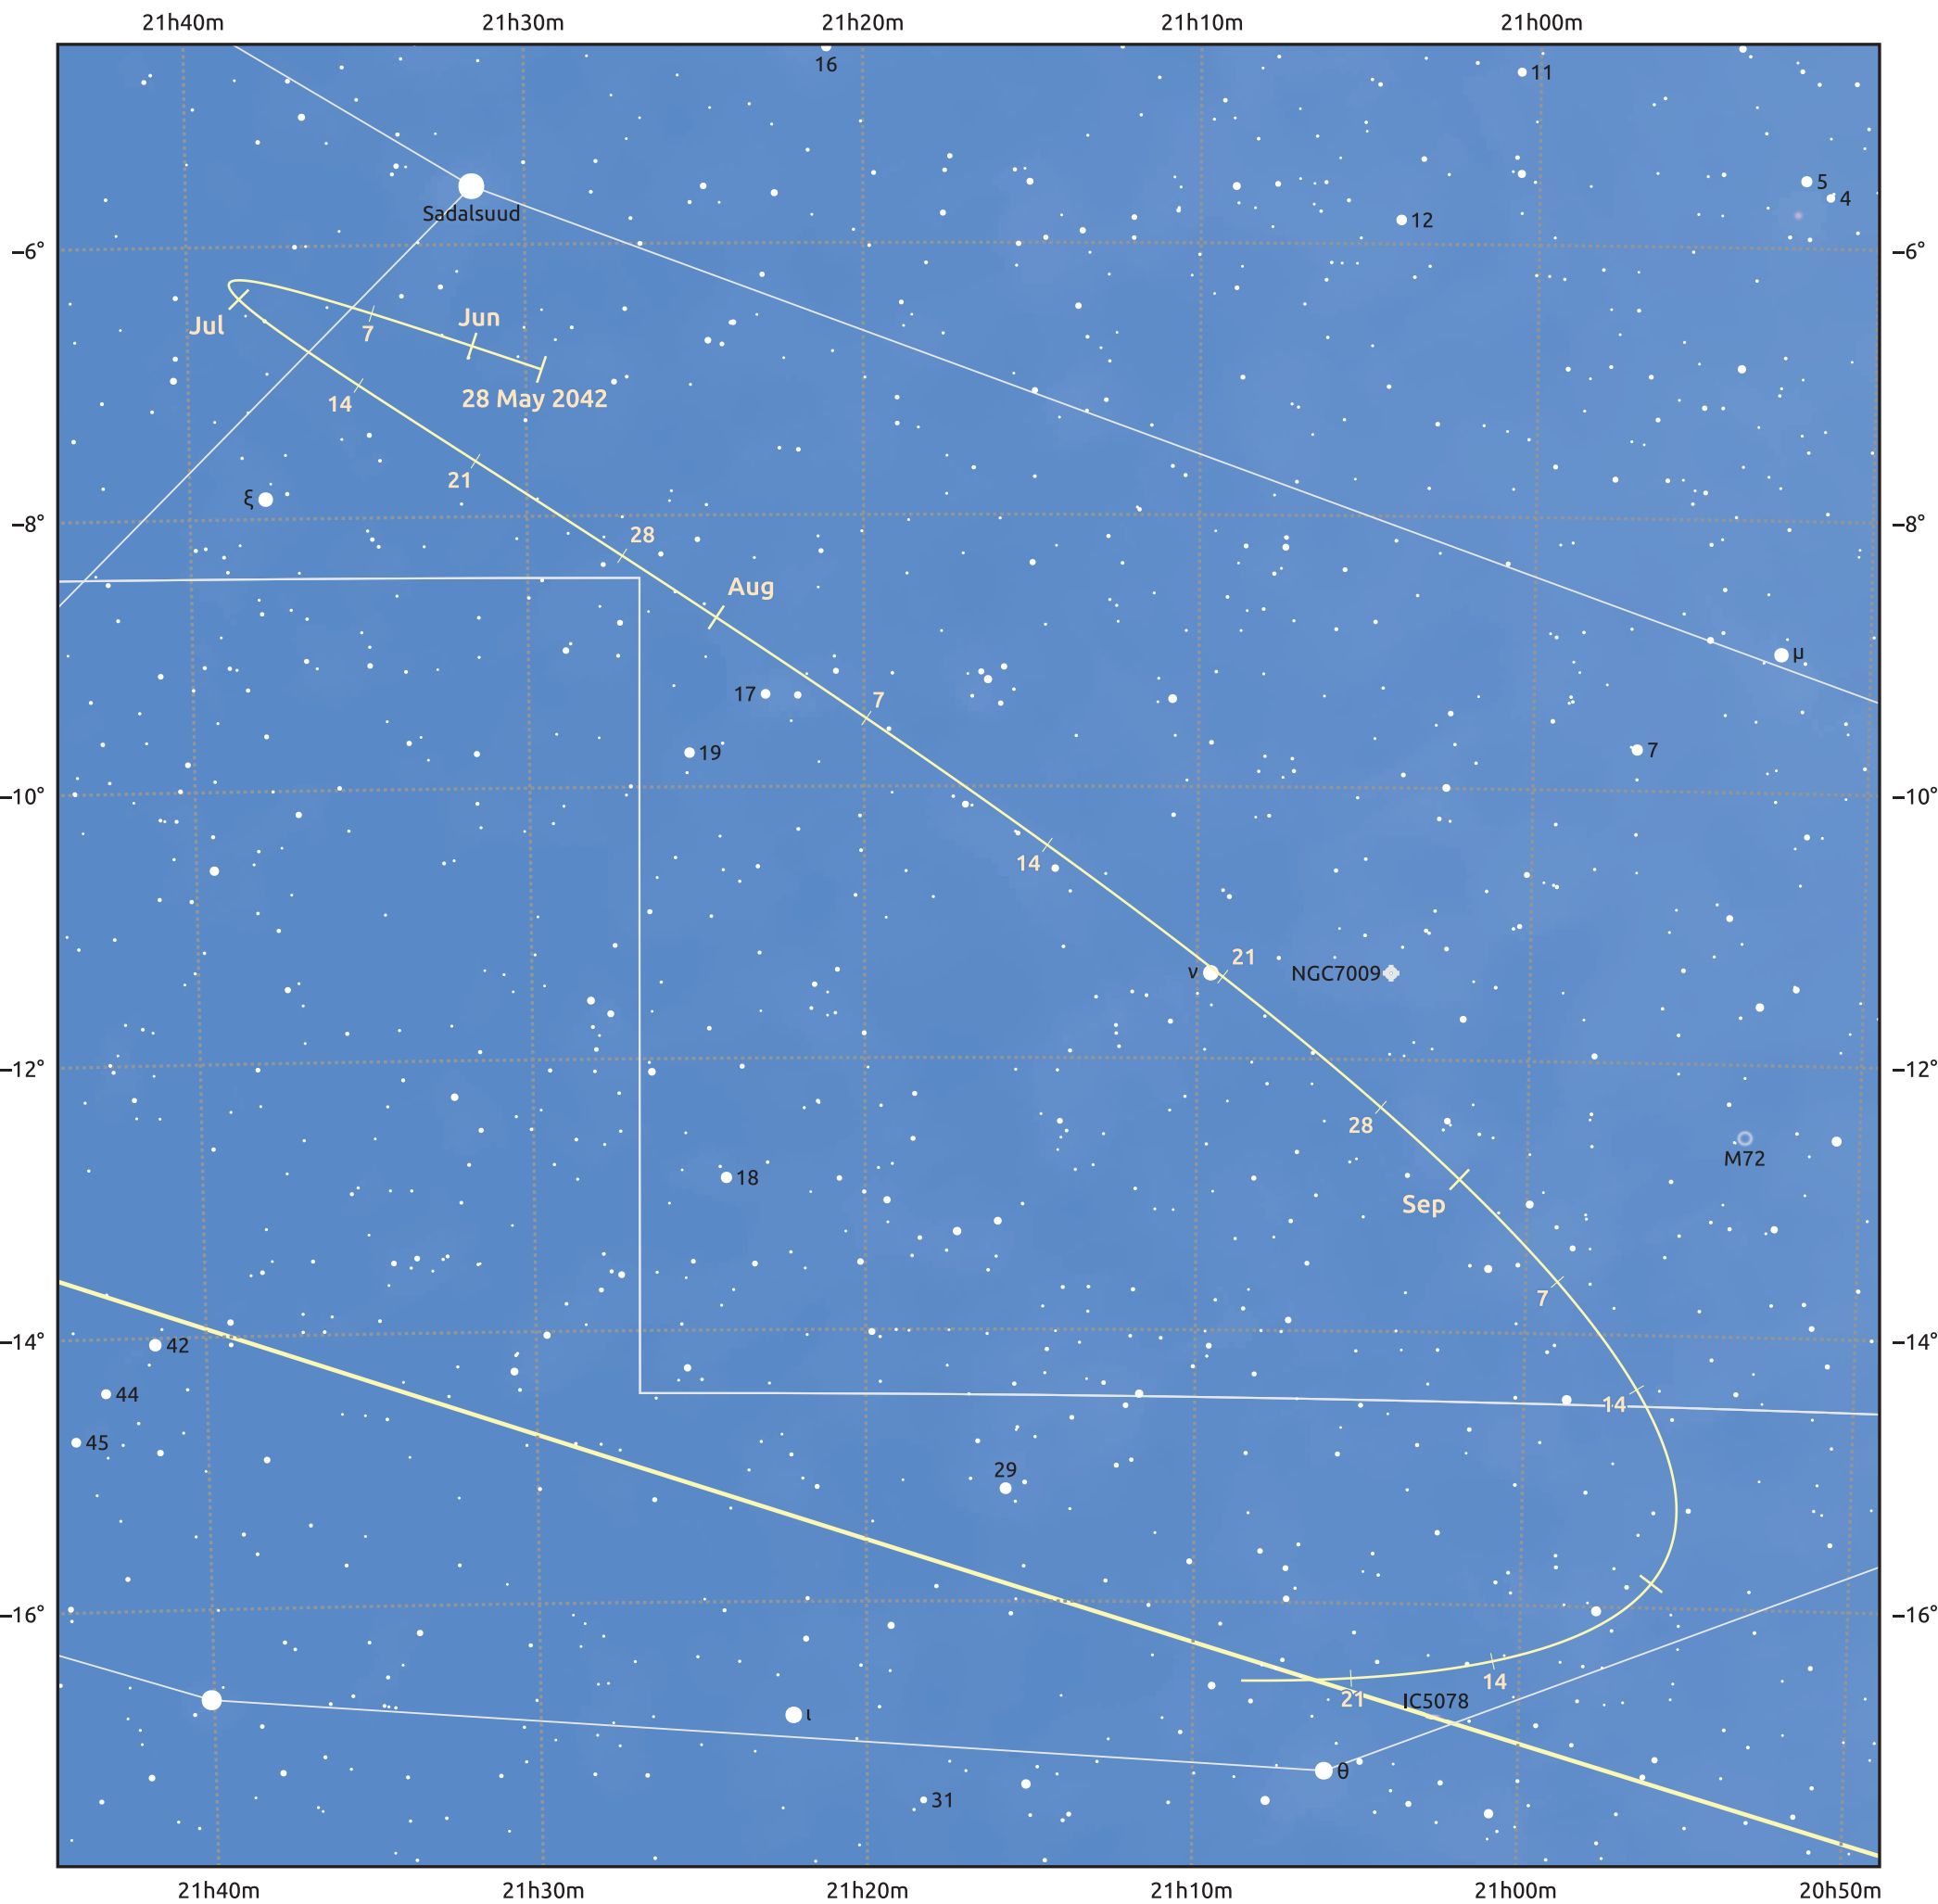

# The path of Asteroid 39 Laetitia around opposition on 11 Aug 2042

© Dominic Ford 2011–2025. Date markers placed at midnight UTC. Downloaded from <https://in-the-sky.org>

Magnitude scale: 10.0 9.0 8.0 7.0 6.0 5.0 4.0 3.0 2.0

— Ecliptic Plane

Galaxy Bright nebula Open cluster Globular cluster Planetary nebula

Date	Mag
2042 Jun 1	10.8
2042 Jul 1	10.2
2042 Jul 17	9.8
2042 Aug 1	9.4
2042 Sep 1	9.6
2042 Oct 1	10.2