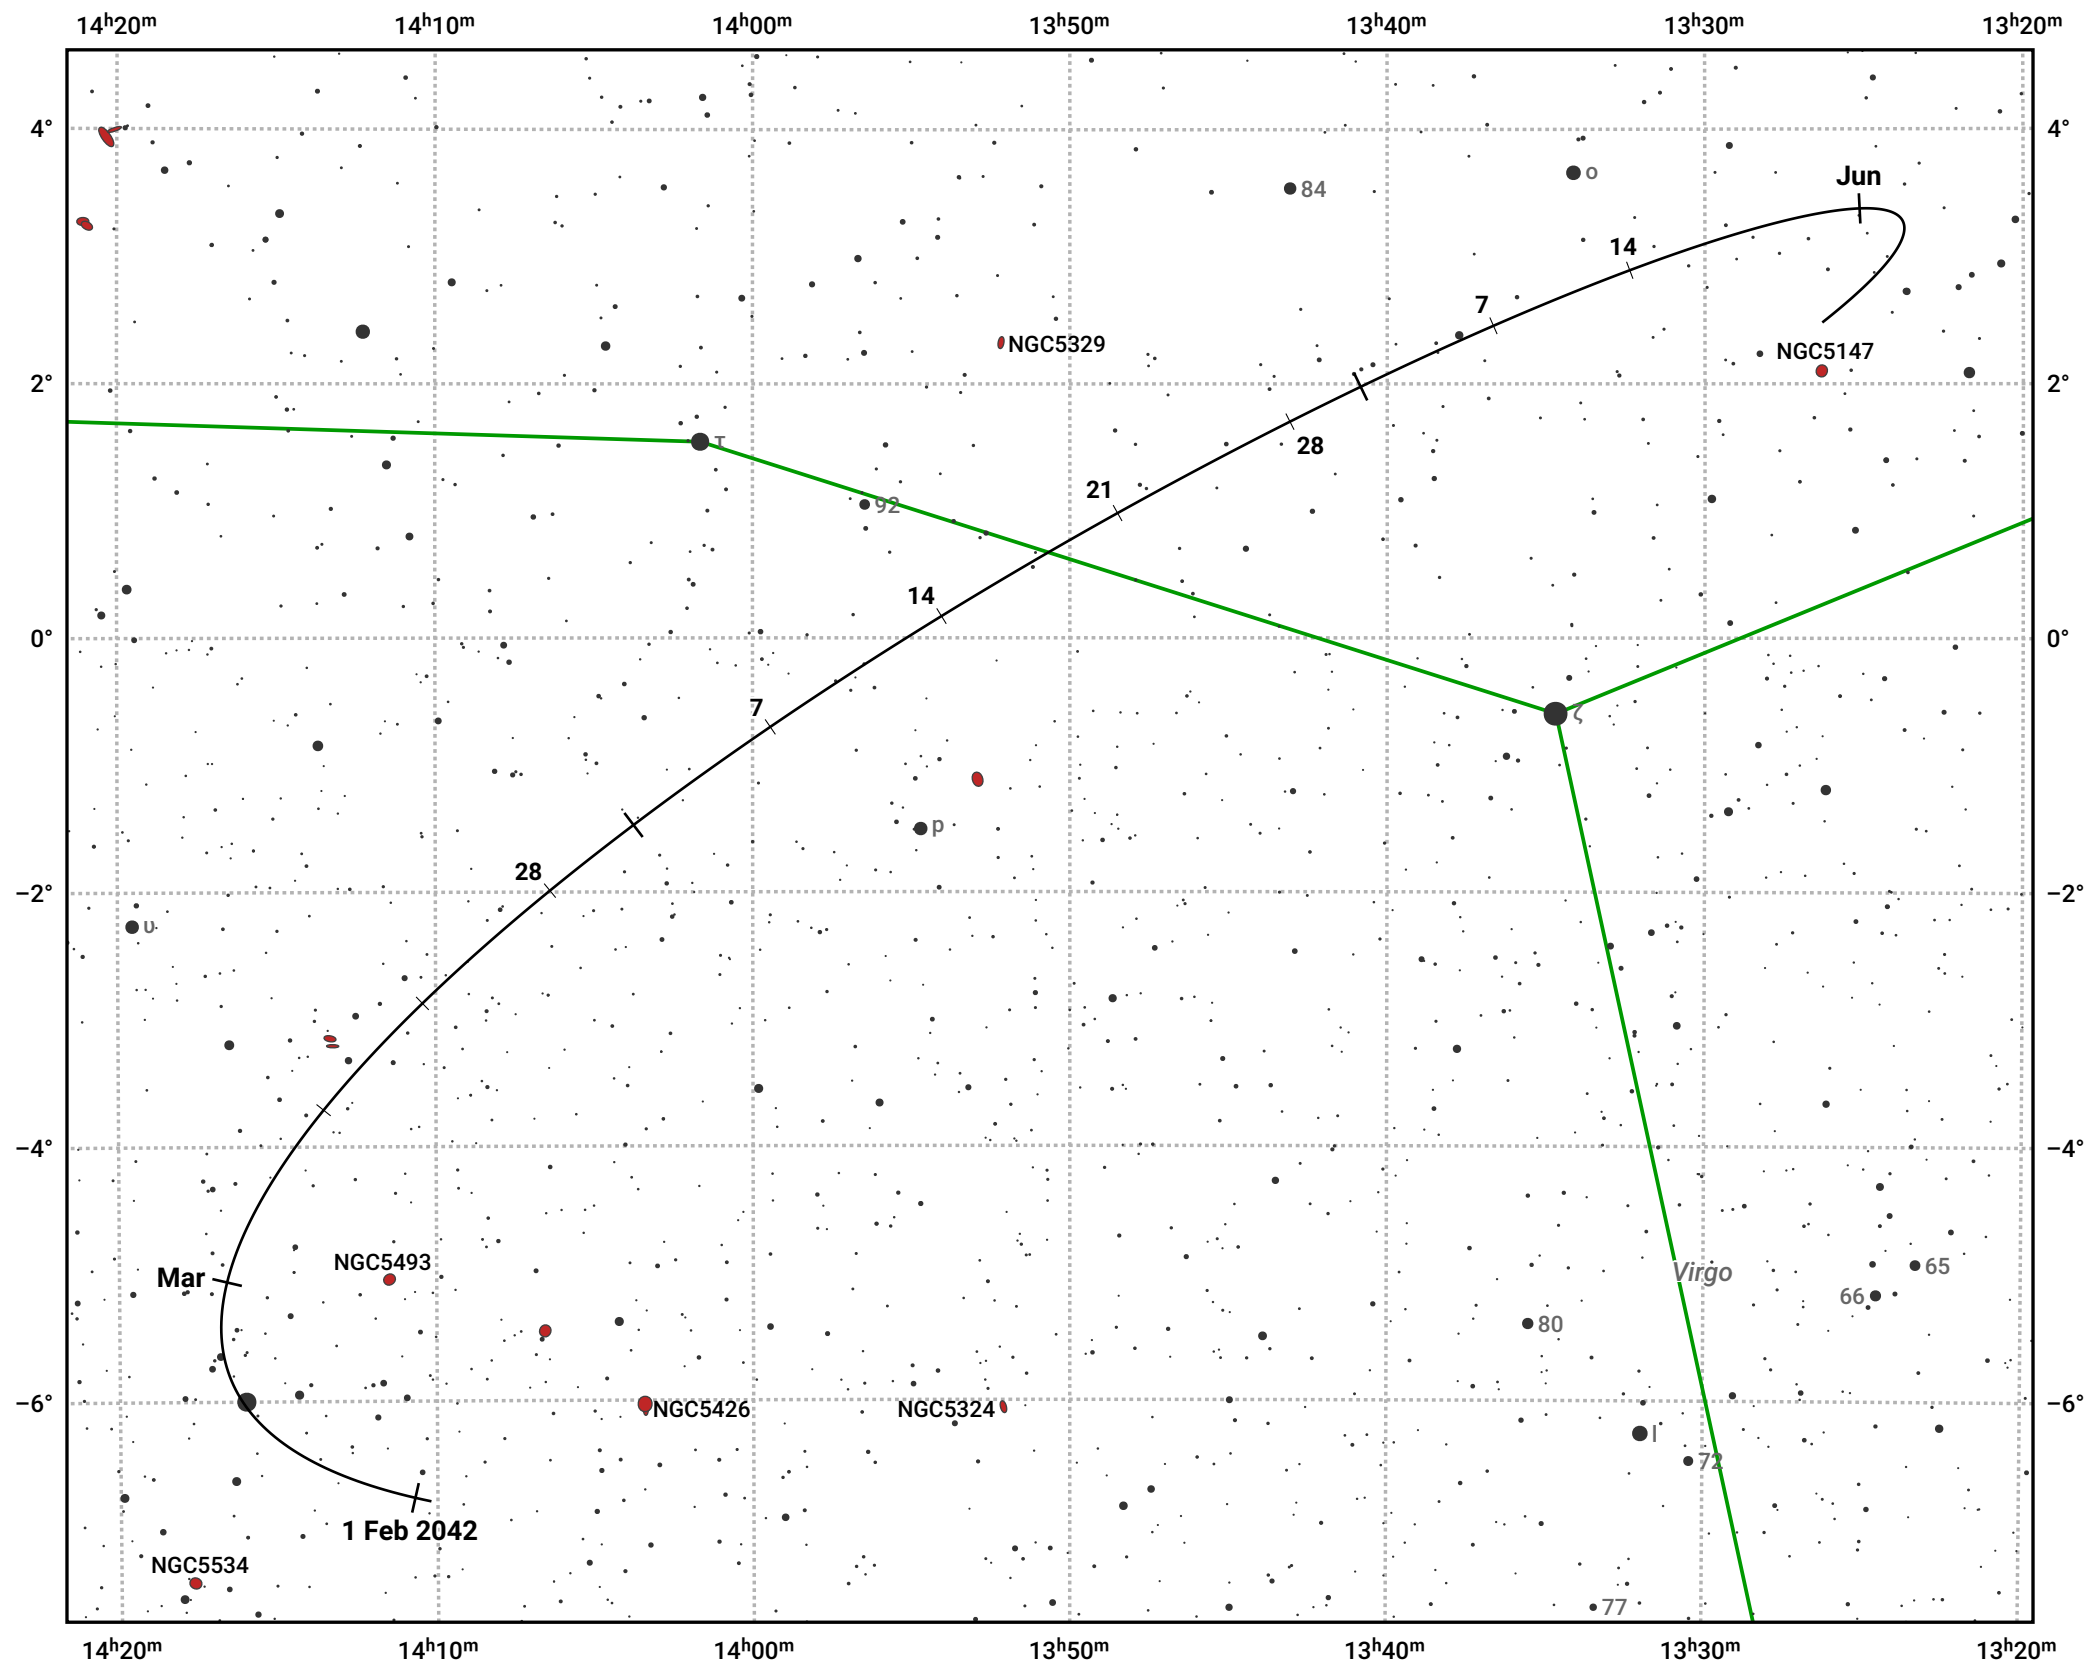

# The path of Asteroid 3 Juno around opposition on 16 Apr 2042

© Dominic Ford 2011–2024. Date markers placed at midnight UTC. Downloaded from <https://in-the-sky.org>

Magnitude scale: 11.0 10.0 9.0 8.0 7.0 6.0 5.0 4.0 3.0

— Ecliptic Plane

Galaxy Bright nebula Open cluster Globular cluster

Date	Mag
2042 Feb 1	10.8
2042 Mar 1	10.4
2042 Apr 1	9.9
2042 Apr 11	9.8
2042 May 1	10.0
2042 Jun 1	10.6
2042 Jun 14	10.8