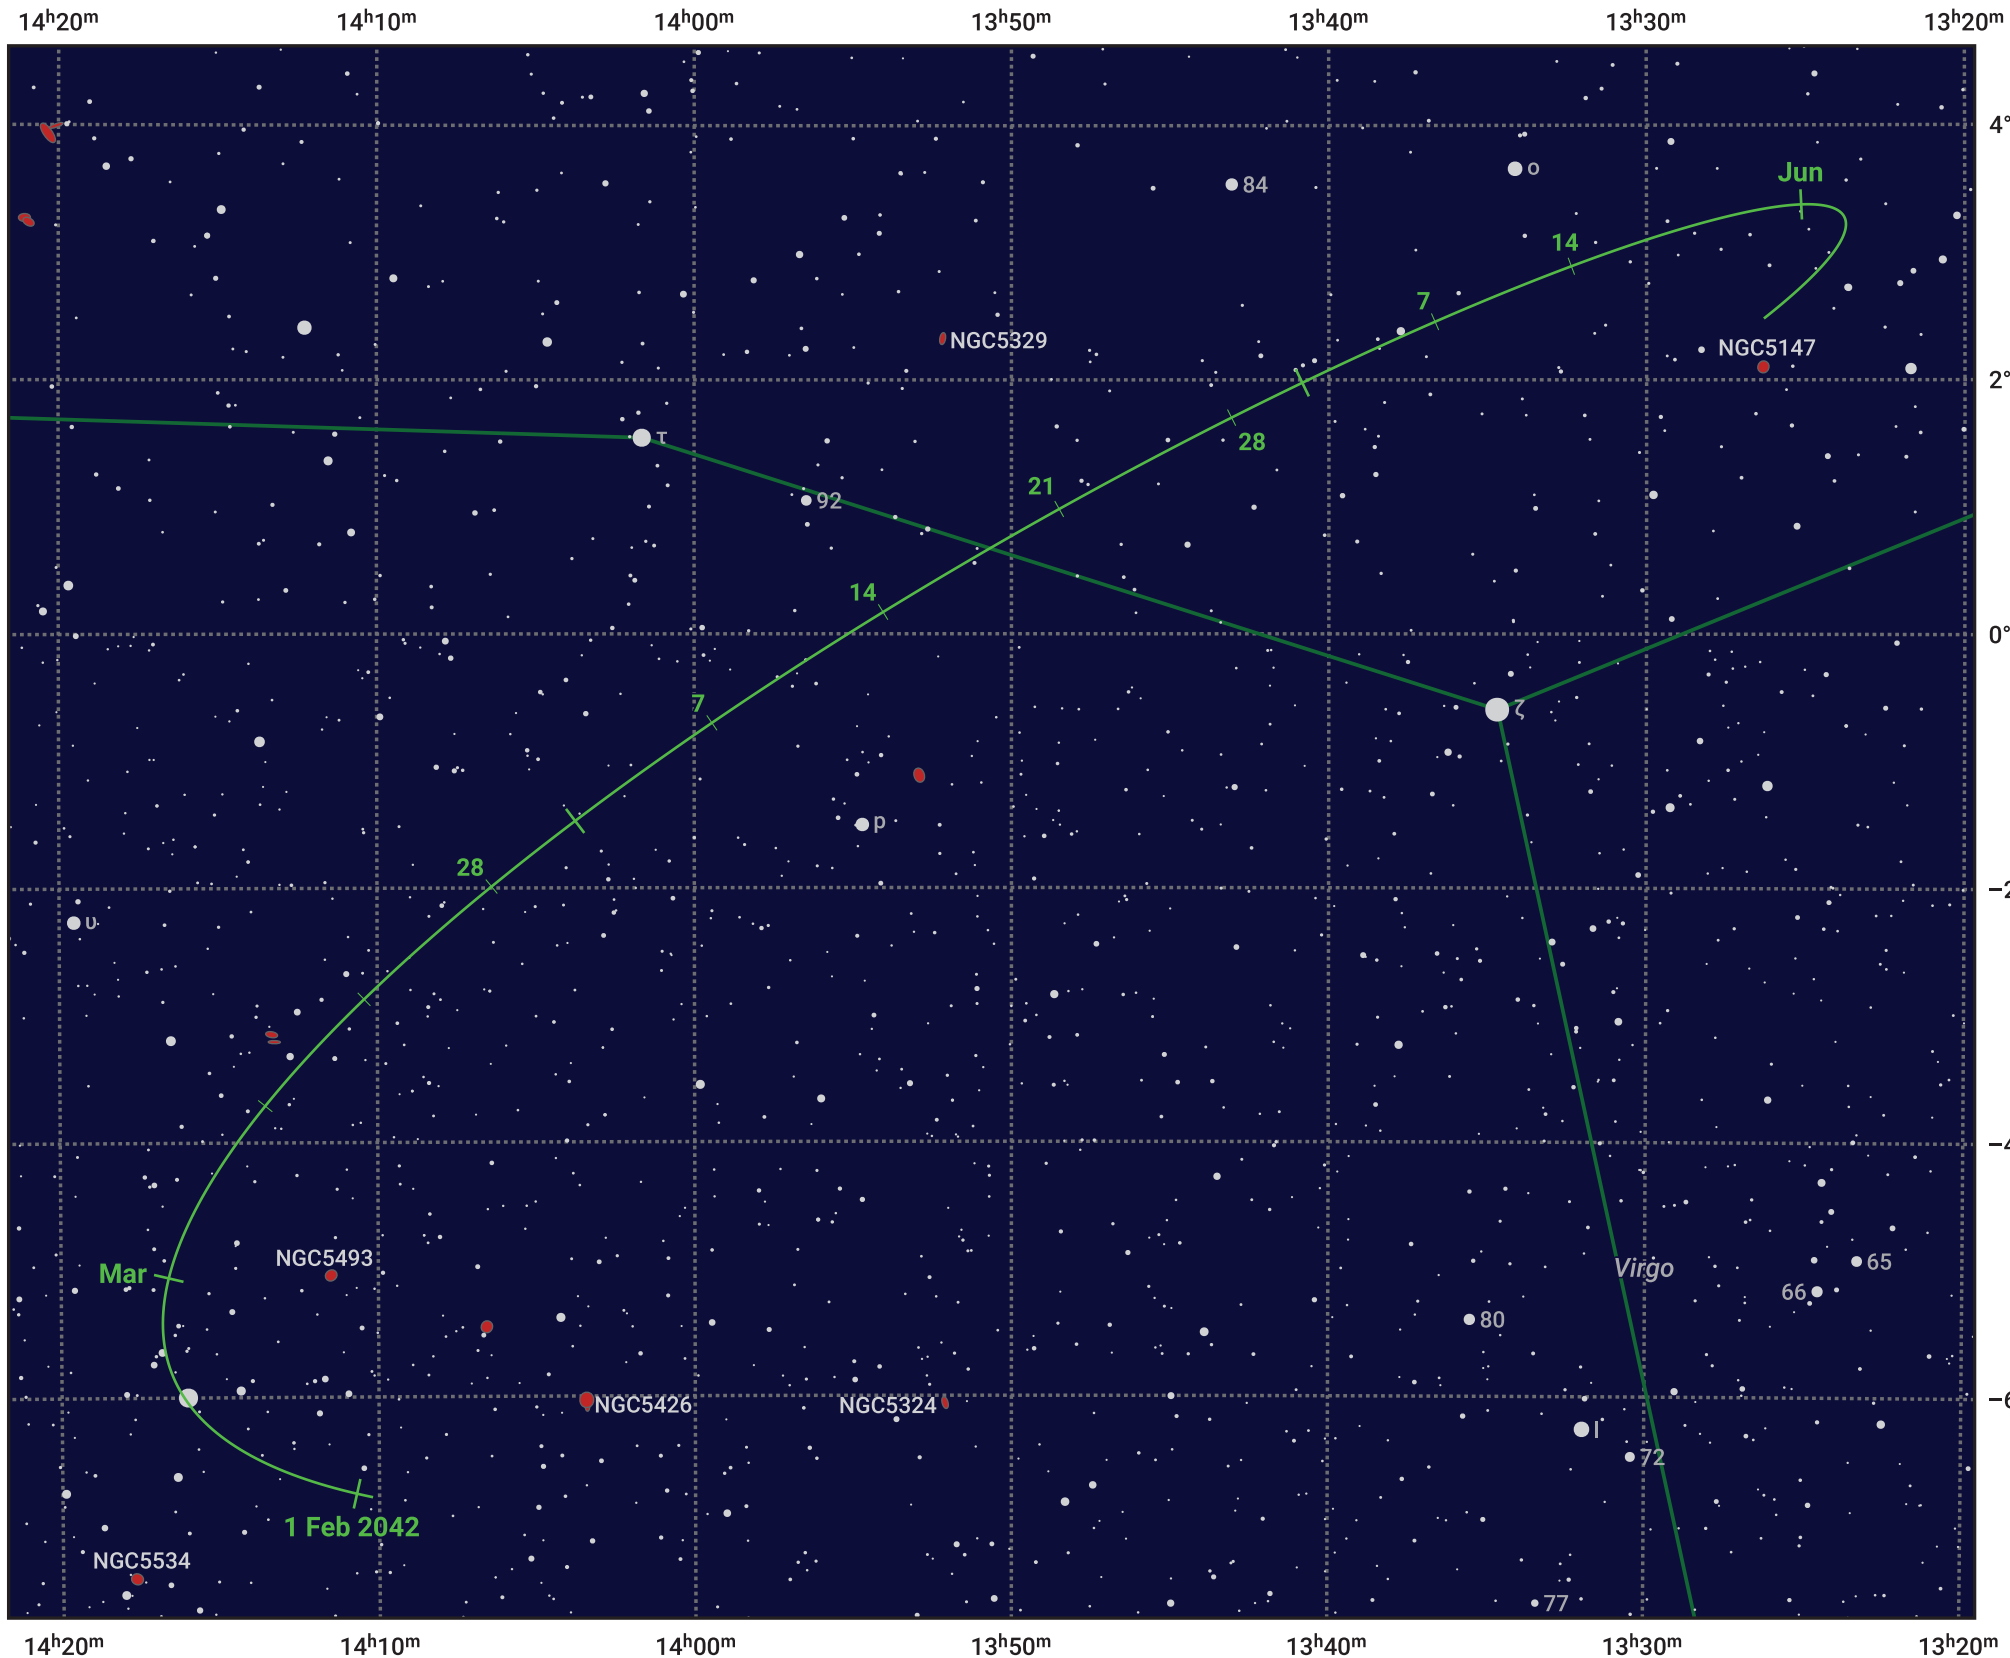

# The path of Asteroid 3 Juno around opposition on 16 Apr 2042

© Dominic Ford 2011–2024. Date markers placed at midnight UTC. Downloaded from <https://in-the-sky.org>

Magnitude scale: 11.0 10.0 9.0 8.0 7.0 6.0 5.0 4.0 3.0

— Ecliptic Plane

Galaxy    Bright nebula    Open cluster    Globular cluster

Date	Mag
2042 Feb 1	10.8
2042 Mar 1	10.4
2042 Apr 1	9.9
2042 Apr 11	9.8
2042 May 1	10.0
2042 Jun 1	10.6
2042 Jun 14	10.8