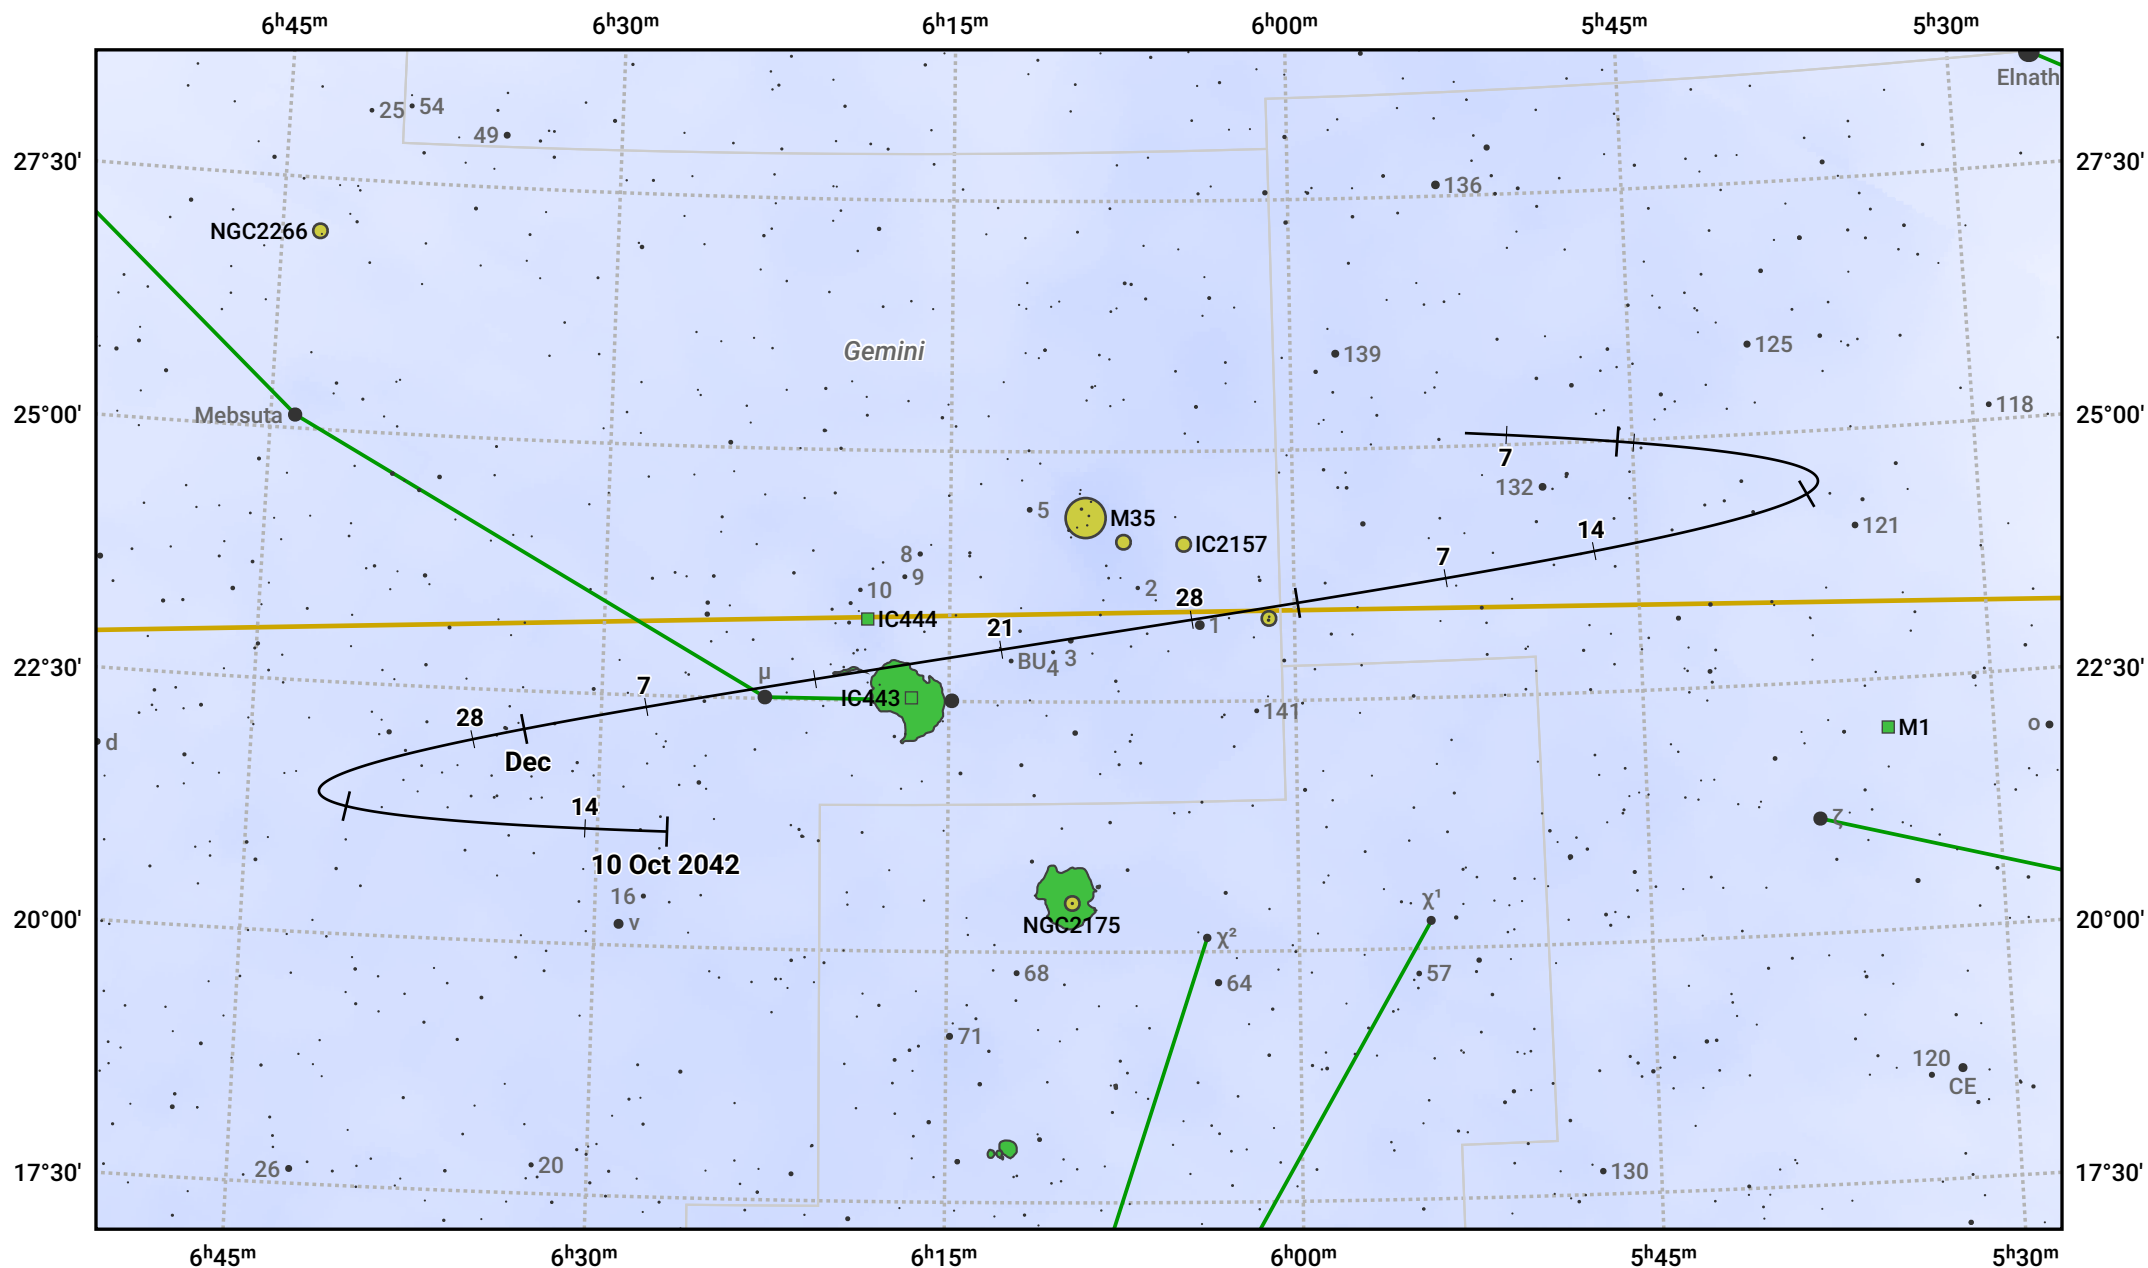

The path of Asteroid 40 Harmonia around opposition on 24 Dec 2042

© Dominic Ford 2011–2024. Date markers placed at midnight UTC. Downloaded from <https://in-the-sky.org>

Magnitude scale: 9.0 8.0 7.0 6.0 5.0 4.0 3.0 2.0 1.0

— Ecliptic Plane

Galaxy Bright nebula Open cluster Globular cluster

Date	Mag	Phase
2042 Nov 1	10.4	96%
2042 Nov 28	9.7	99%
2042 Dec 1	9.7	99%
2043 Jan 1	9.3	100%
2043 Feb 1	10.1	97%
2043 Feb 28	10.7	96%
2043 Mar 1	10.8	96%