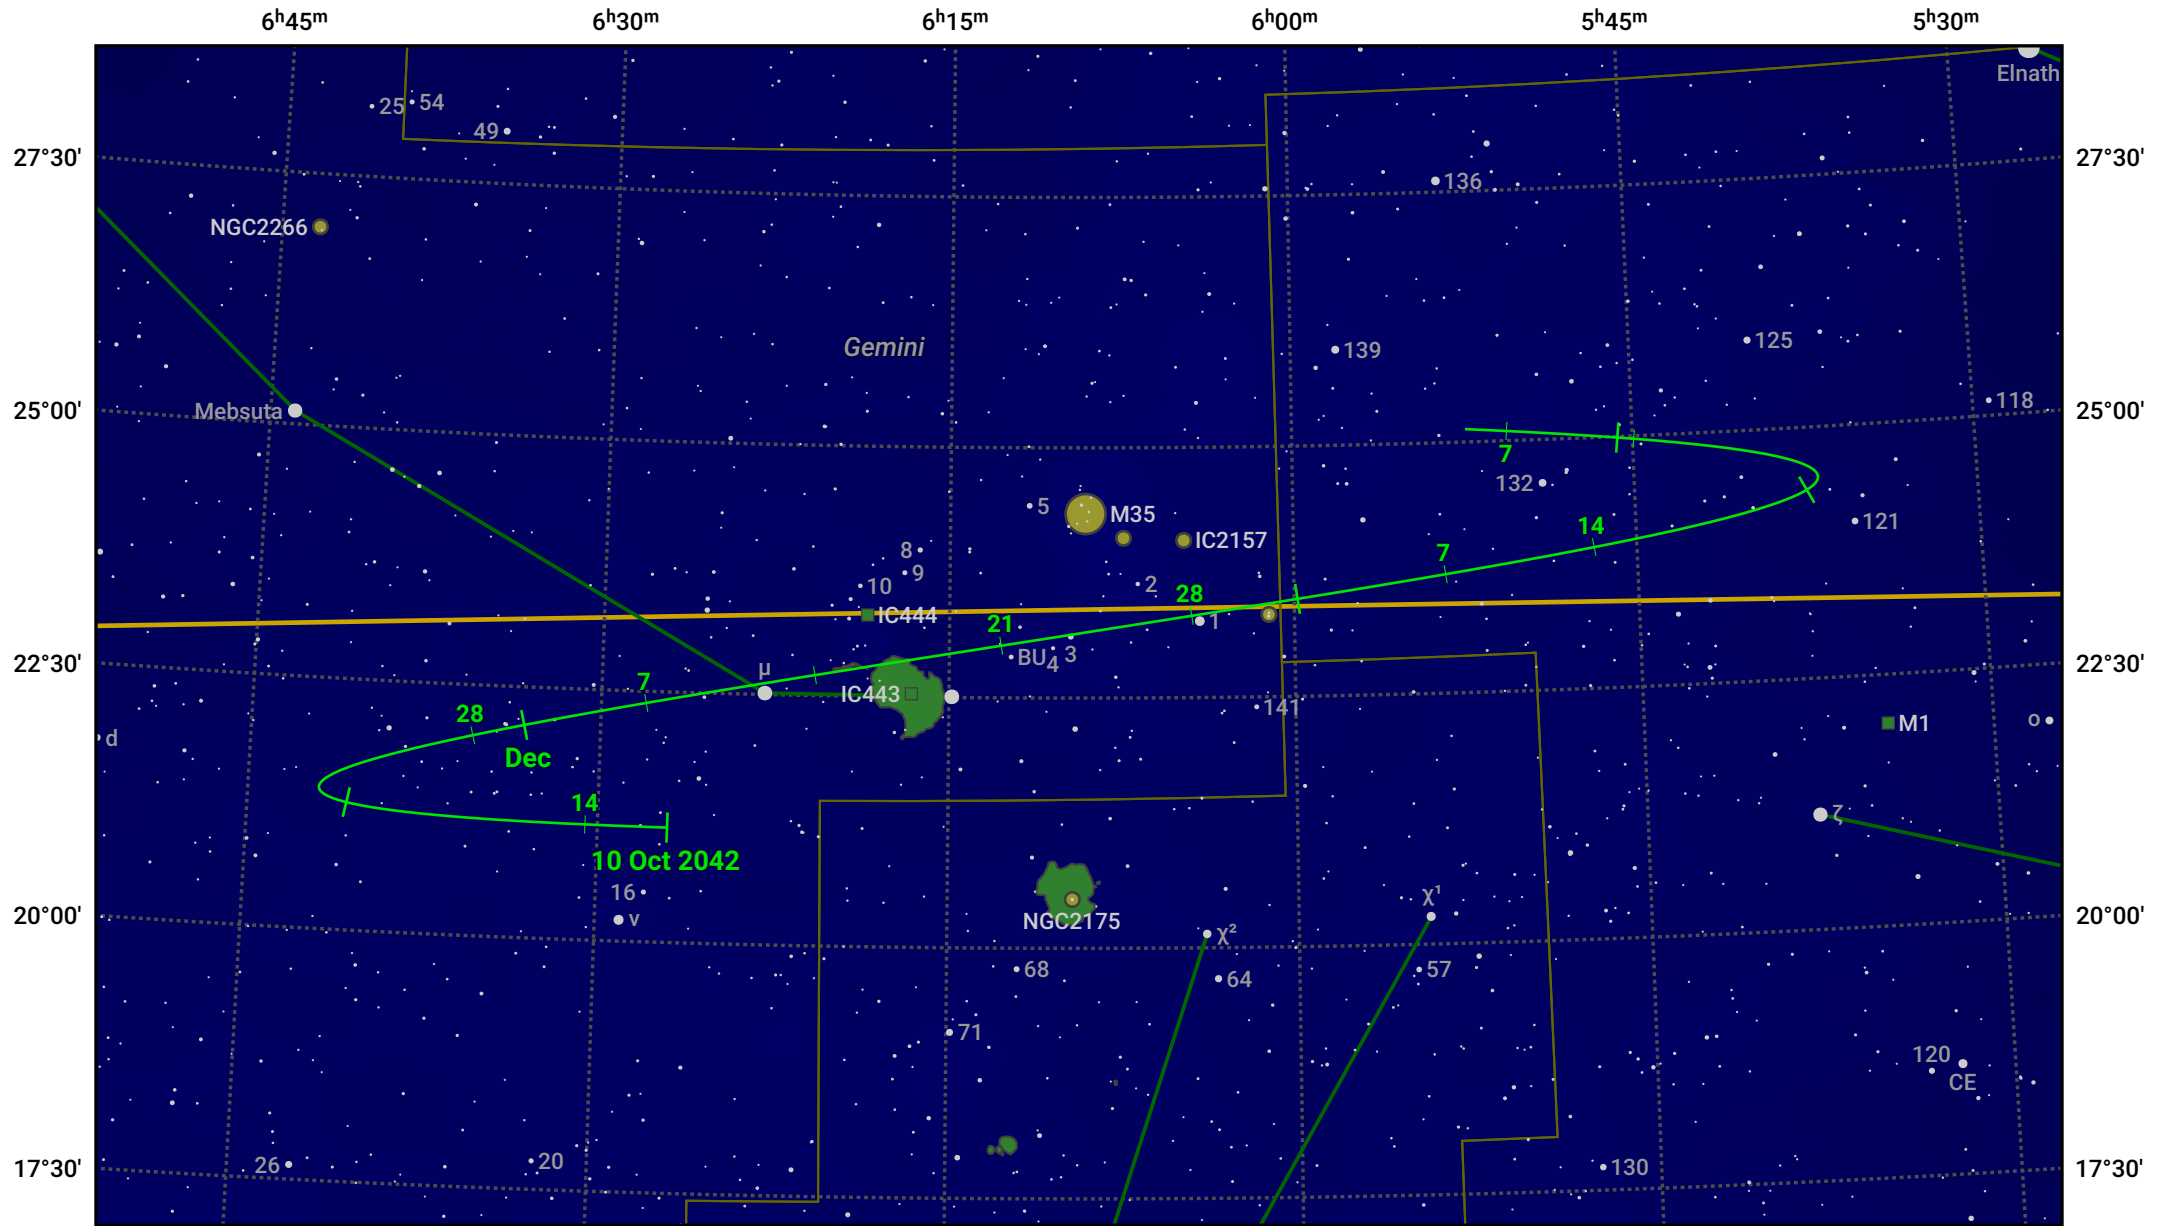

The path of Asteroid 40 Harmonia around opposition on 24 Dec 2042

© Dominic Ford 2011–2024. Date markers placed at midnight UTC. Downloaded from <https://in-the-sky.org>

Magnitude scale: 9.0 8.0 7.0 6.0 5.0 4.0 3.0 2.0 1.0

— Ecliptic Plane

Galaxy Bright nebula Open cluster Globular cluster

Date	Mag	Phase
2042 Nov 1	10.4	96%
2042 Nov 28	9.7	99%
2042 Dec 1	9.7	99%
2043 Jan 1	9.3	100%
2043 Feb 1	10.1	97%
2043 Feb 28	10.7	96%
2043 Mar 1	10.8	96%