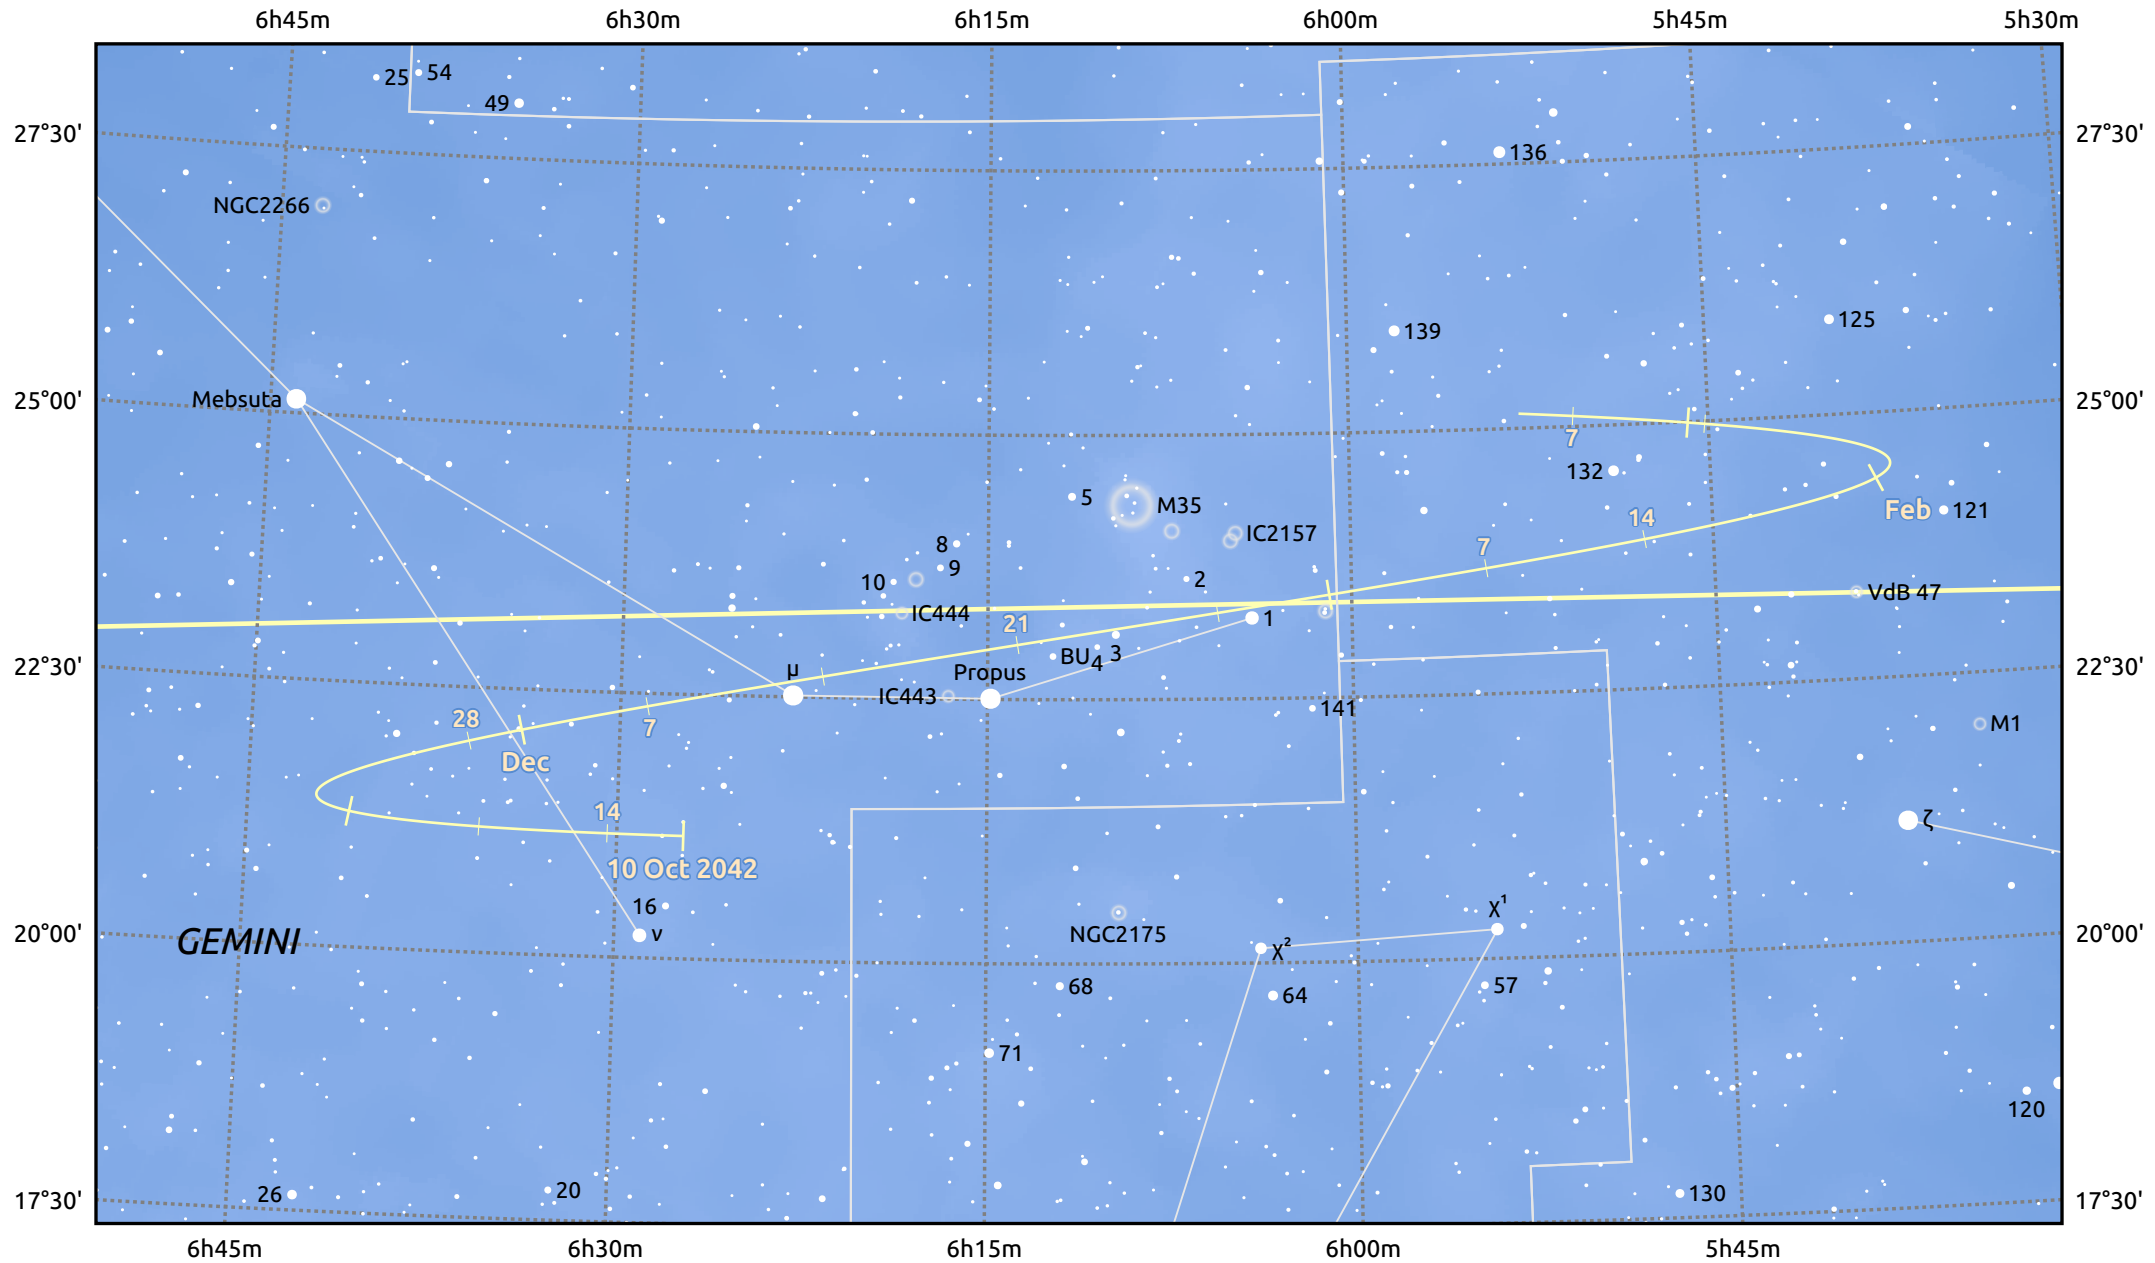

The path of Asteroid 40 Harmonia around opposition on 24 Dec 2042

© Dominic Ford 2011–2025. Date markers placed at midnight UTC. Downloaded from <https://in-the-sky.org>

Magnitude scale: · 9.0 · 8.0 · 7.0 · 6.0 · 5.0 · 4.0 ● 3.0 ● 2.0

— Ecliptic Plane

Galaxy Bright nebula Open cluster Globular cluster Planetary nebula

Date	Mag	Phase
2042 Nov 1	10.4	96%
2042 Nov 28	9.8	99%
2042 Dec 1	9.7	99%
2043 Jan 1	9.2	100%
2043 Feb 1	10.1	97%
2043 Mar 1	10.8	96%