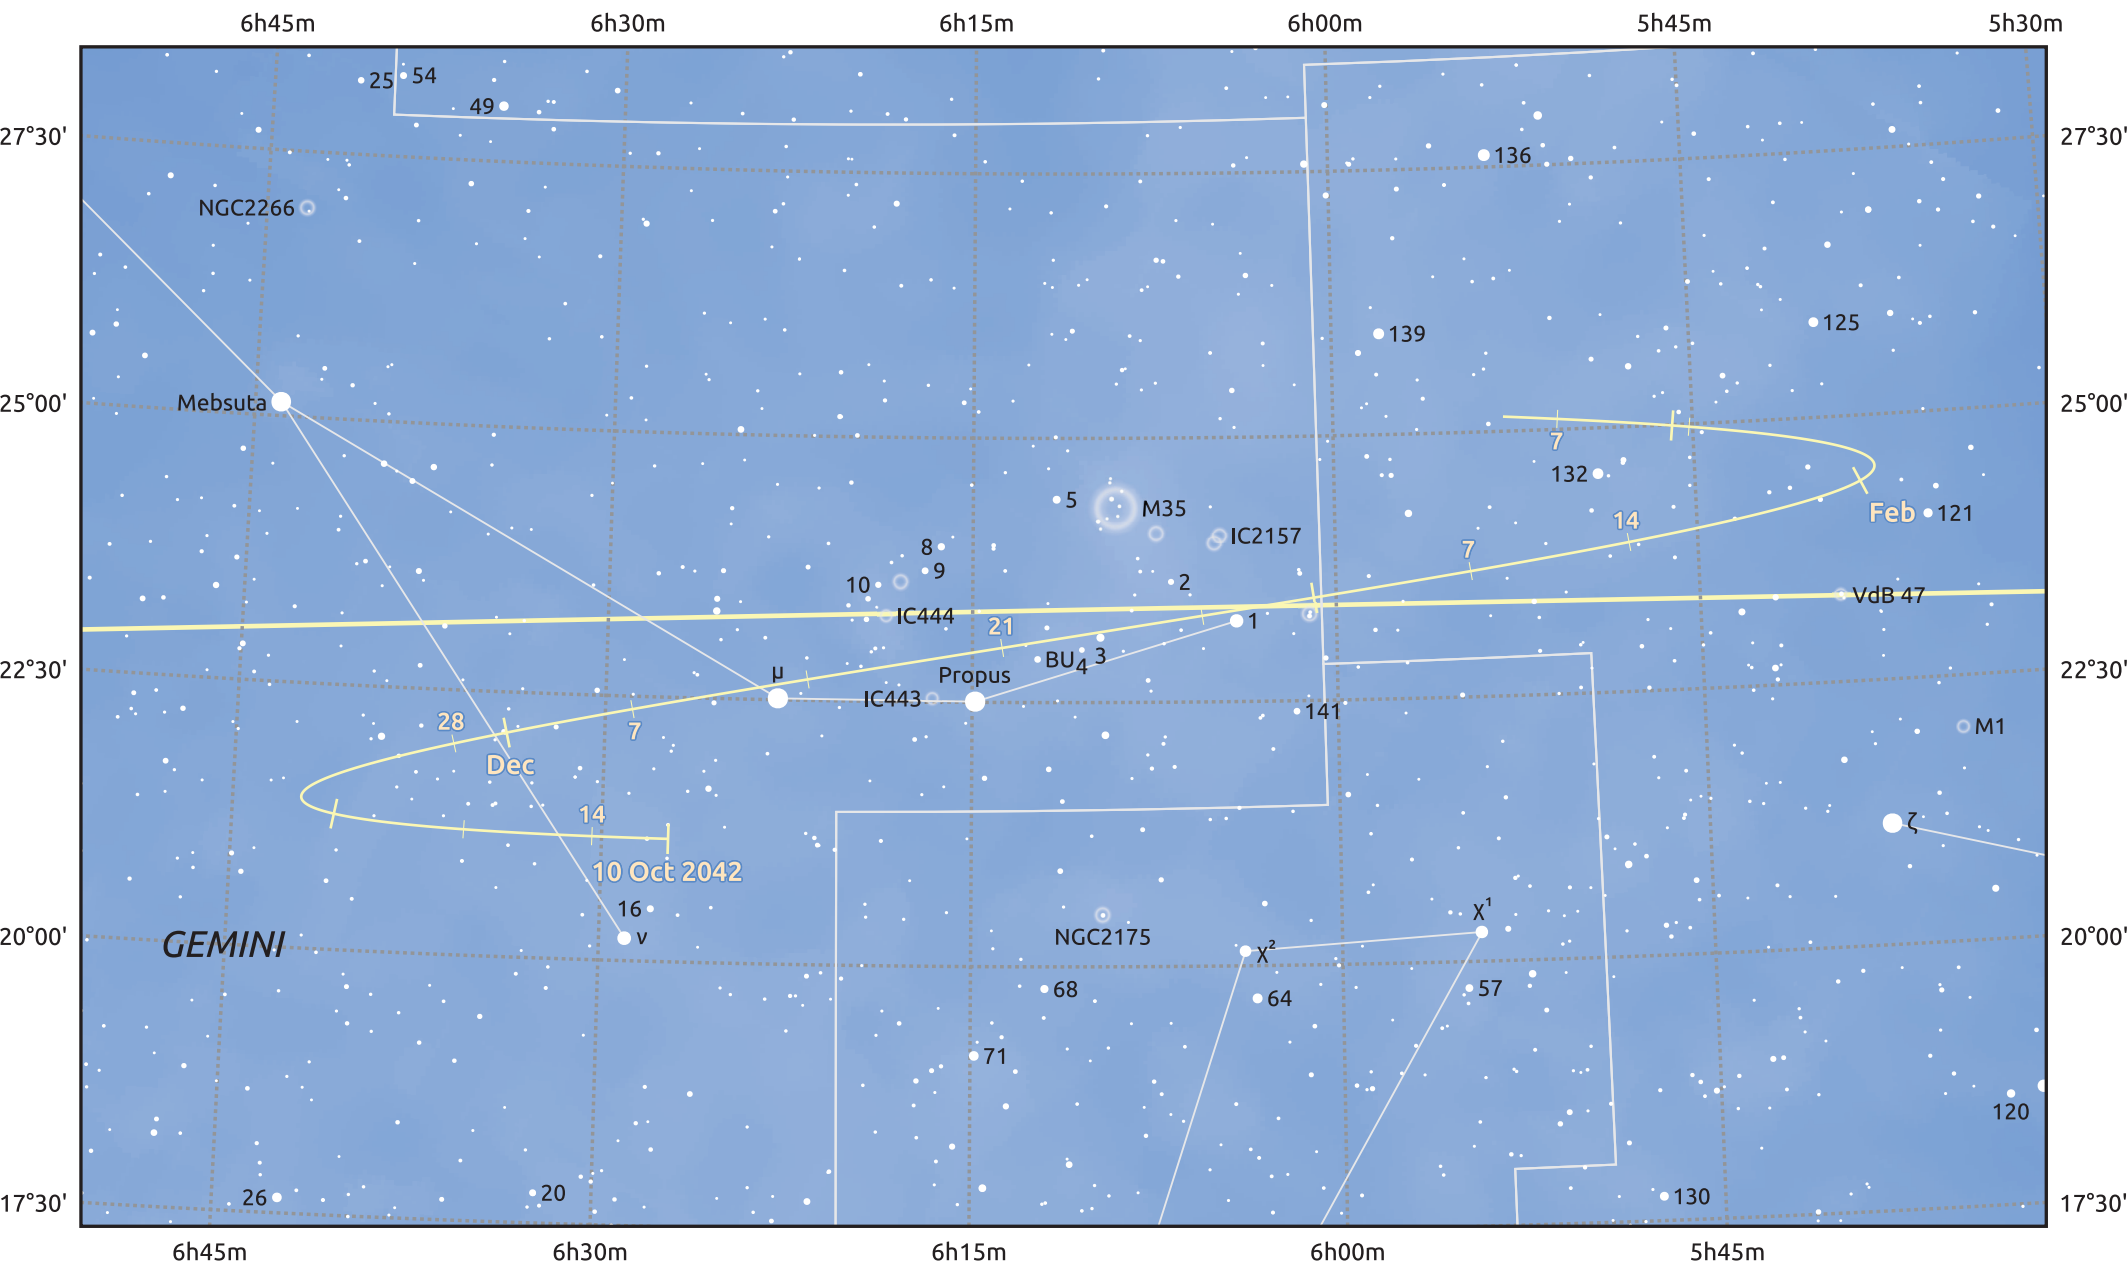

The path of Asteroid 40 Harmonia around opposition on 24 Dec 2042

© Dominic Ford 2011–2025. Date markers placed at midnight UTC. Downloaded from <https://in-the-sky.org>

Magnitude scale: ·9.0 ·8.0 ·7.0 ·6.0 ·5.0 ·4.0 ●3.0 ●2.0

— Ecliptic Plane

Galaxy Bright nebula Open cluster Globular cluster Planetary nebula

Date	Mag	Phase
2042 Nov 1	10.4	96%
2042 Nov 28	9.8	99%
2042 Dec 1	9.7	99%
2043 Jan 1	9.2	100%
2043 Feb 1	10.1	97%
2043 Mar 1	10.8	96%