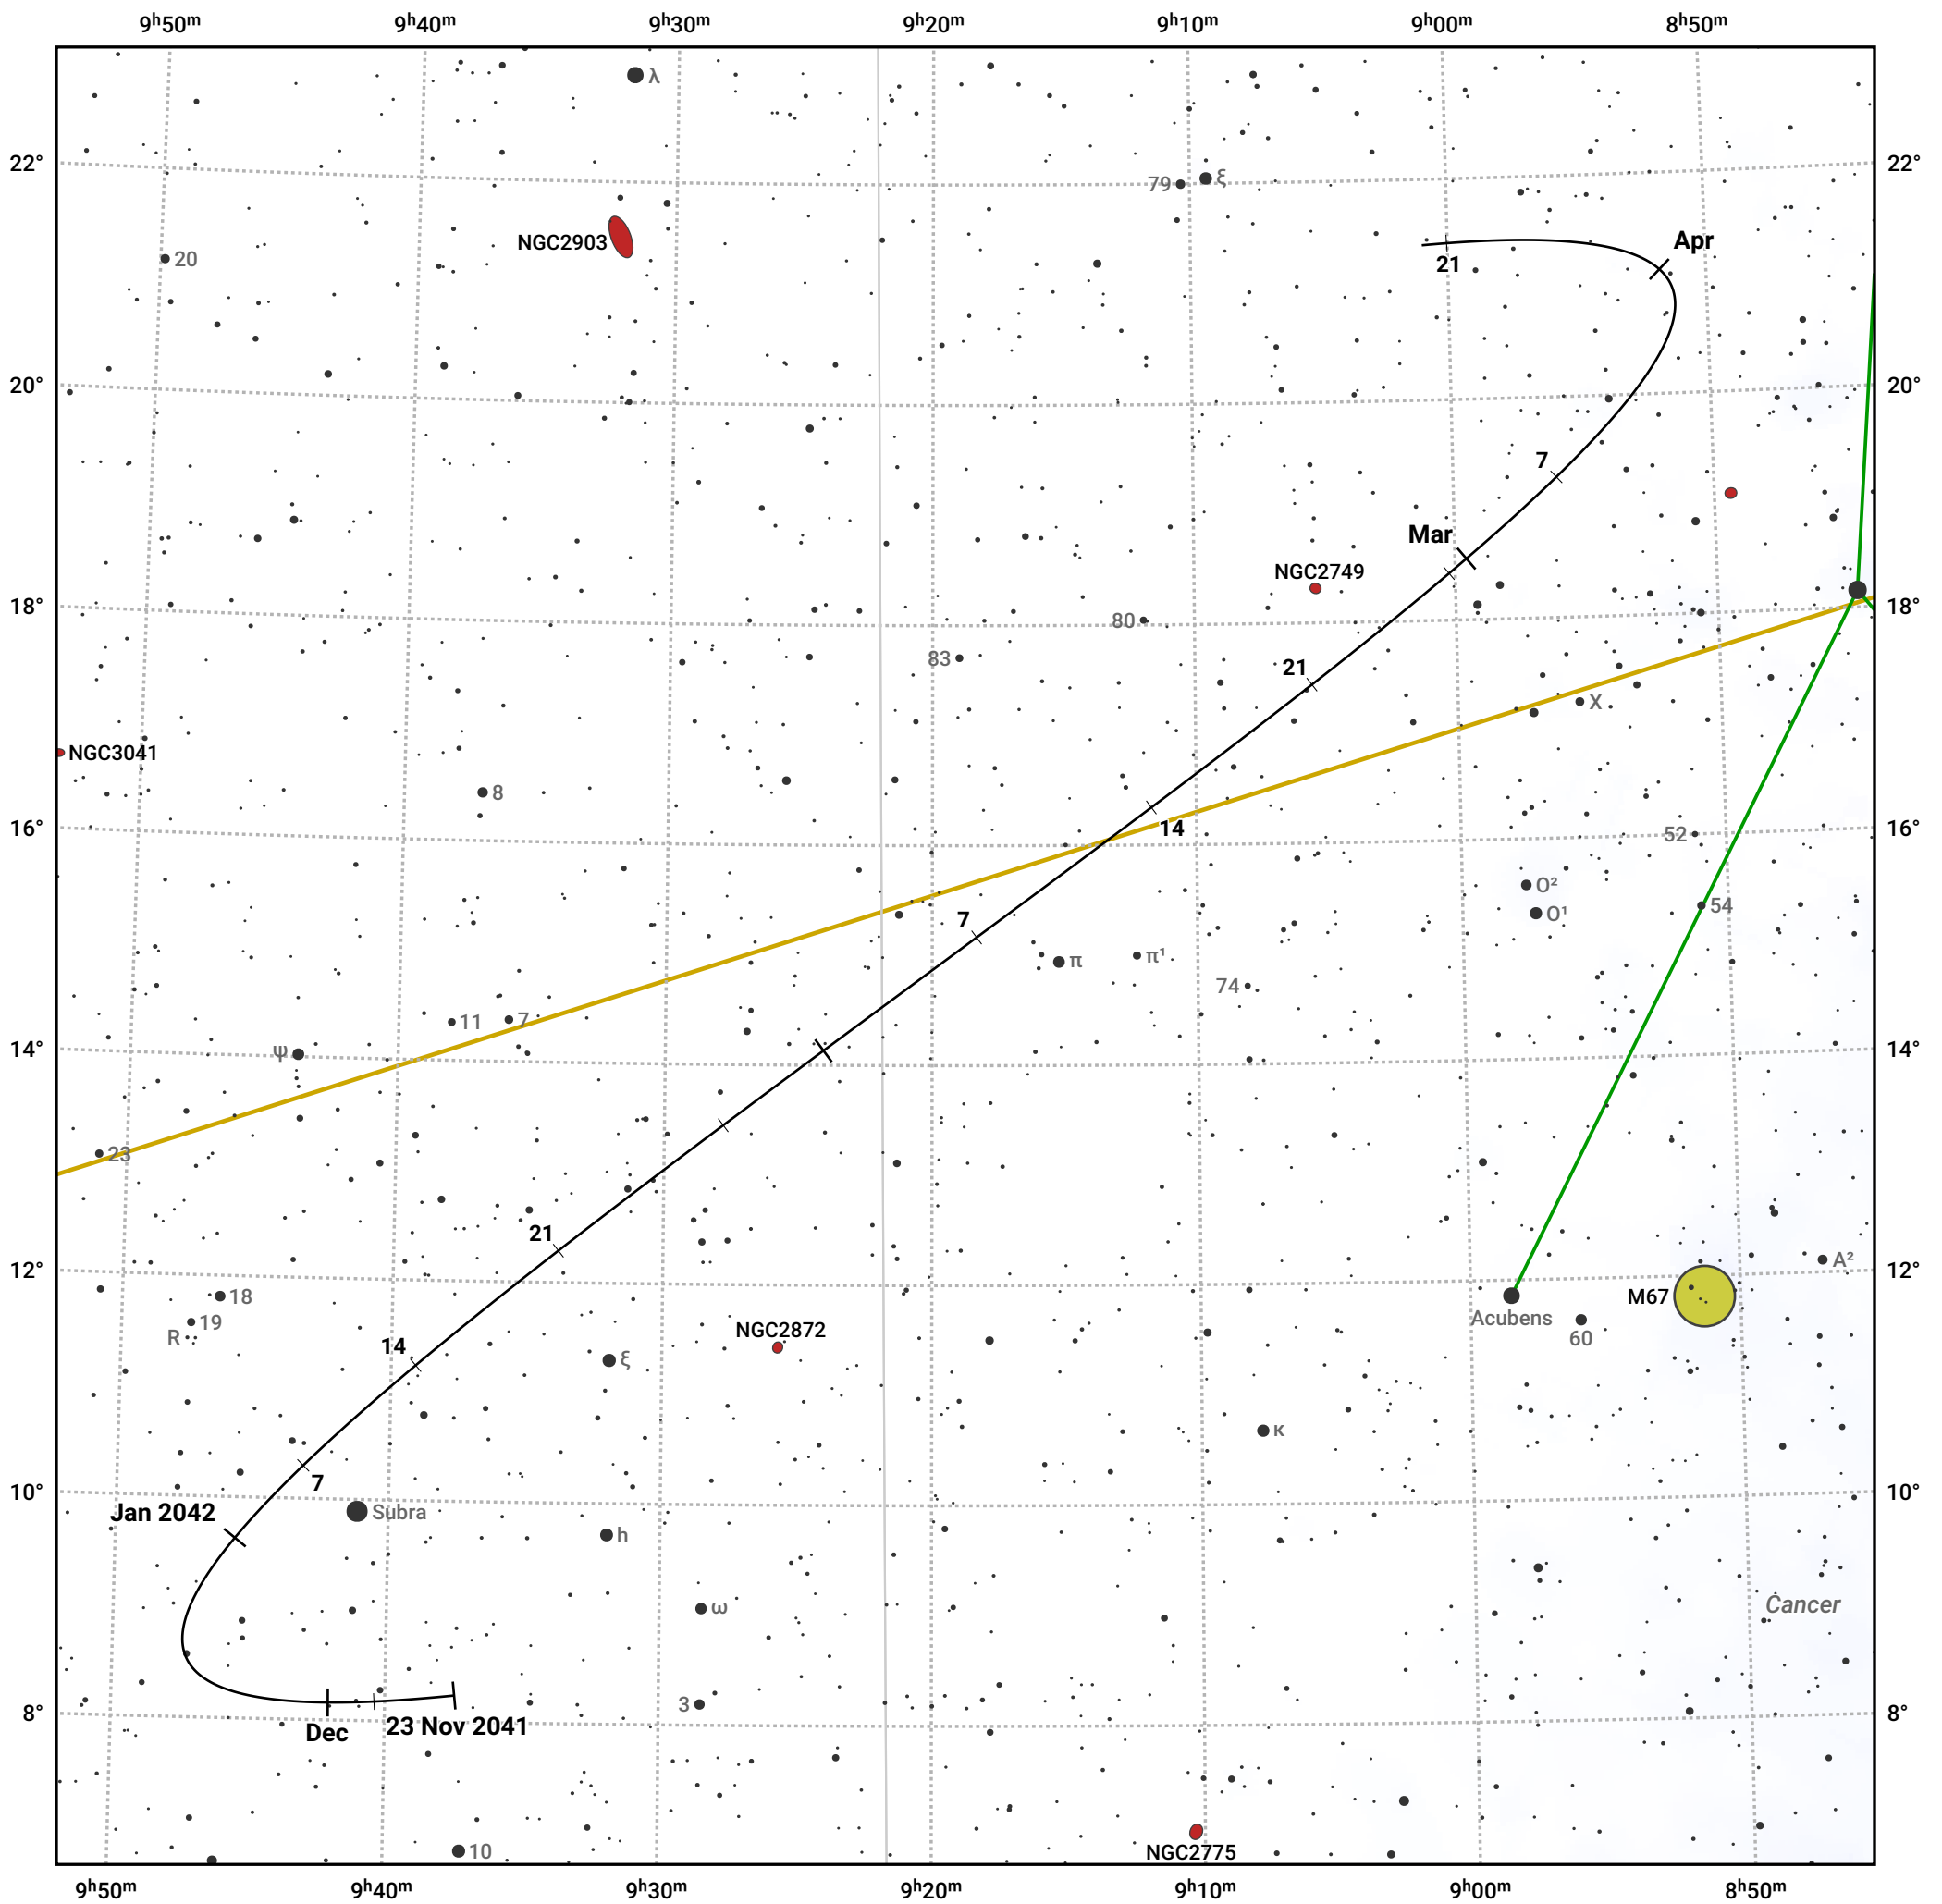

# The path of Asteroid 6 Hebe around opposition on 6 Feb 2042

© Dominic Ford 2011–2024. Date markers placed at midnight UTC. Downloaded from <https://in-the-sky.org>

Magnitude scale: 10.0 9.0 8.0 7.0 6.0 5.0 4.0 3.0

— Ecliptic Plane

Galaxy Bright nebula Open cluster Globular cluster

Date	Mag	Phase
2041 Dec 1	10.2	96%
2042 Jan 1	9.6	98%
2042 Jan 22	9.2	100%
2042 Feb 1	9.0	100%
2042 Mar 1	9.5	99%
2042 Mar 29	10.2	97%
2042 Apr 1	10.3	97%