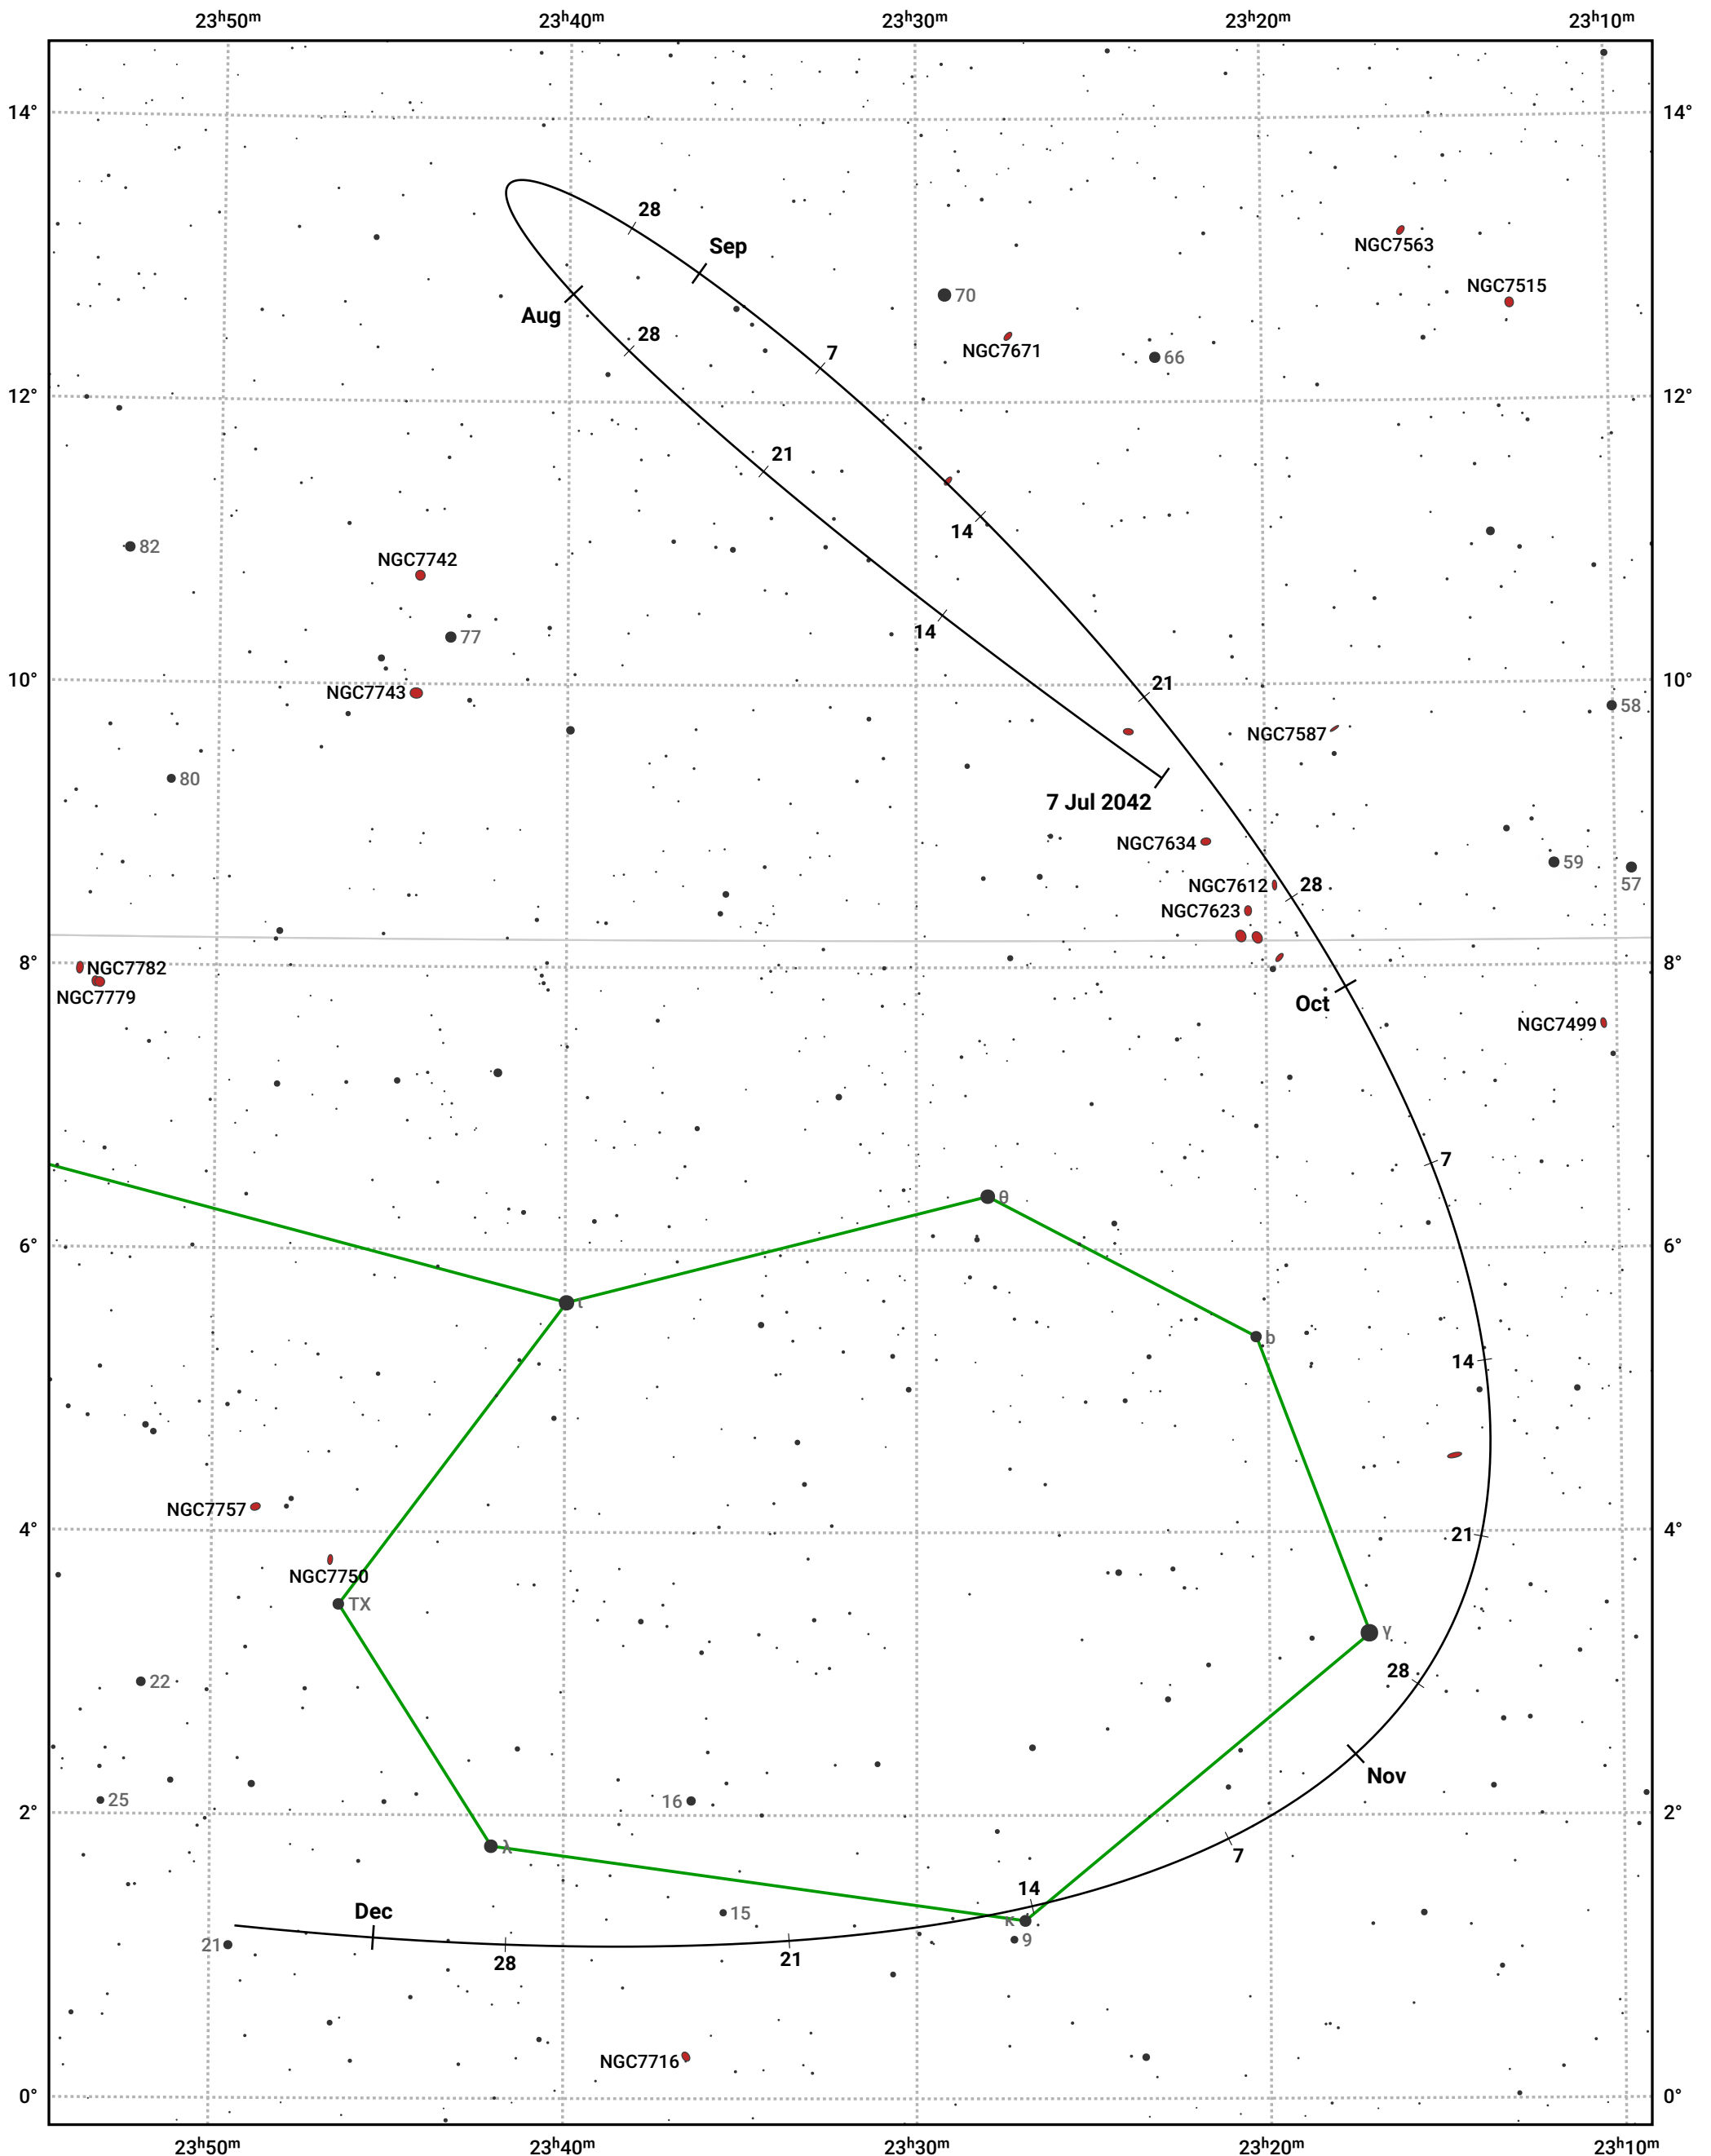

The path of Asteroid 80 Sappho around opposition on 20 Sep 2042

© Dominic Ford 2011–2024. Date markers placed at midnight UTC. Downloaded from <https://in-the-sky.org>

Magnitude scale: 11.0 10.0 9.0 8.0 7.0 6.0 5.0 4.0 3.0

— Ecliptic Plane

Galaxy Bright nebula Open cluster Globular cluster

Date	Mag	Phase
2042 Aug 1	10.7	95%
2042 Aug 17	10.3	97%
2042 Sep 1	9.9	99%
2042 Oct 1	9.7	99%
2042 Nov 1	10.5	96%
2042 Dec 1	11.3	93%