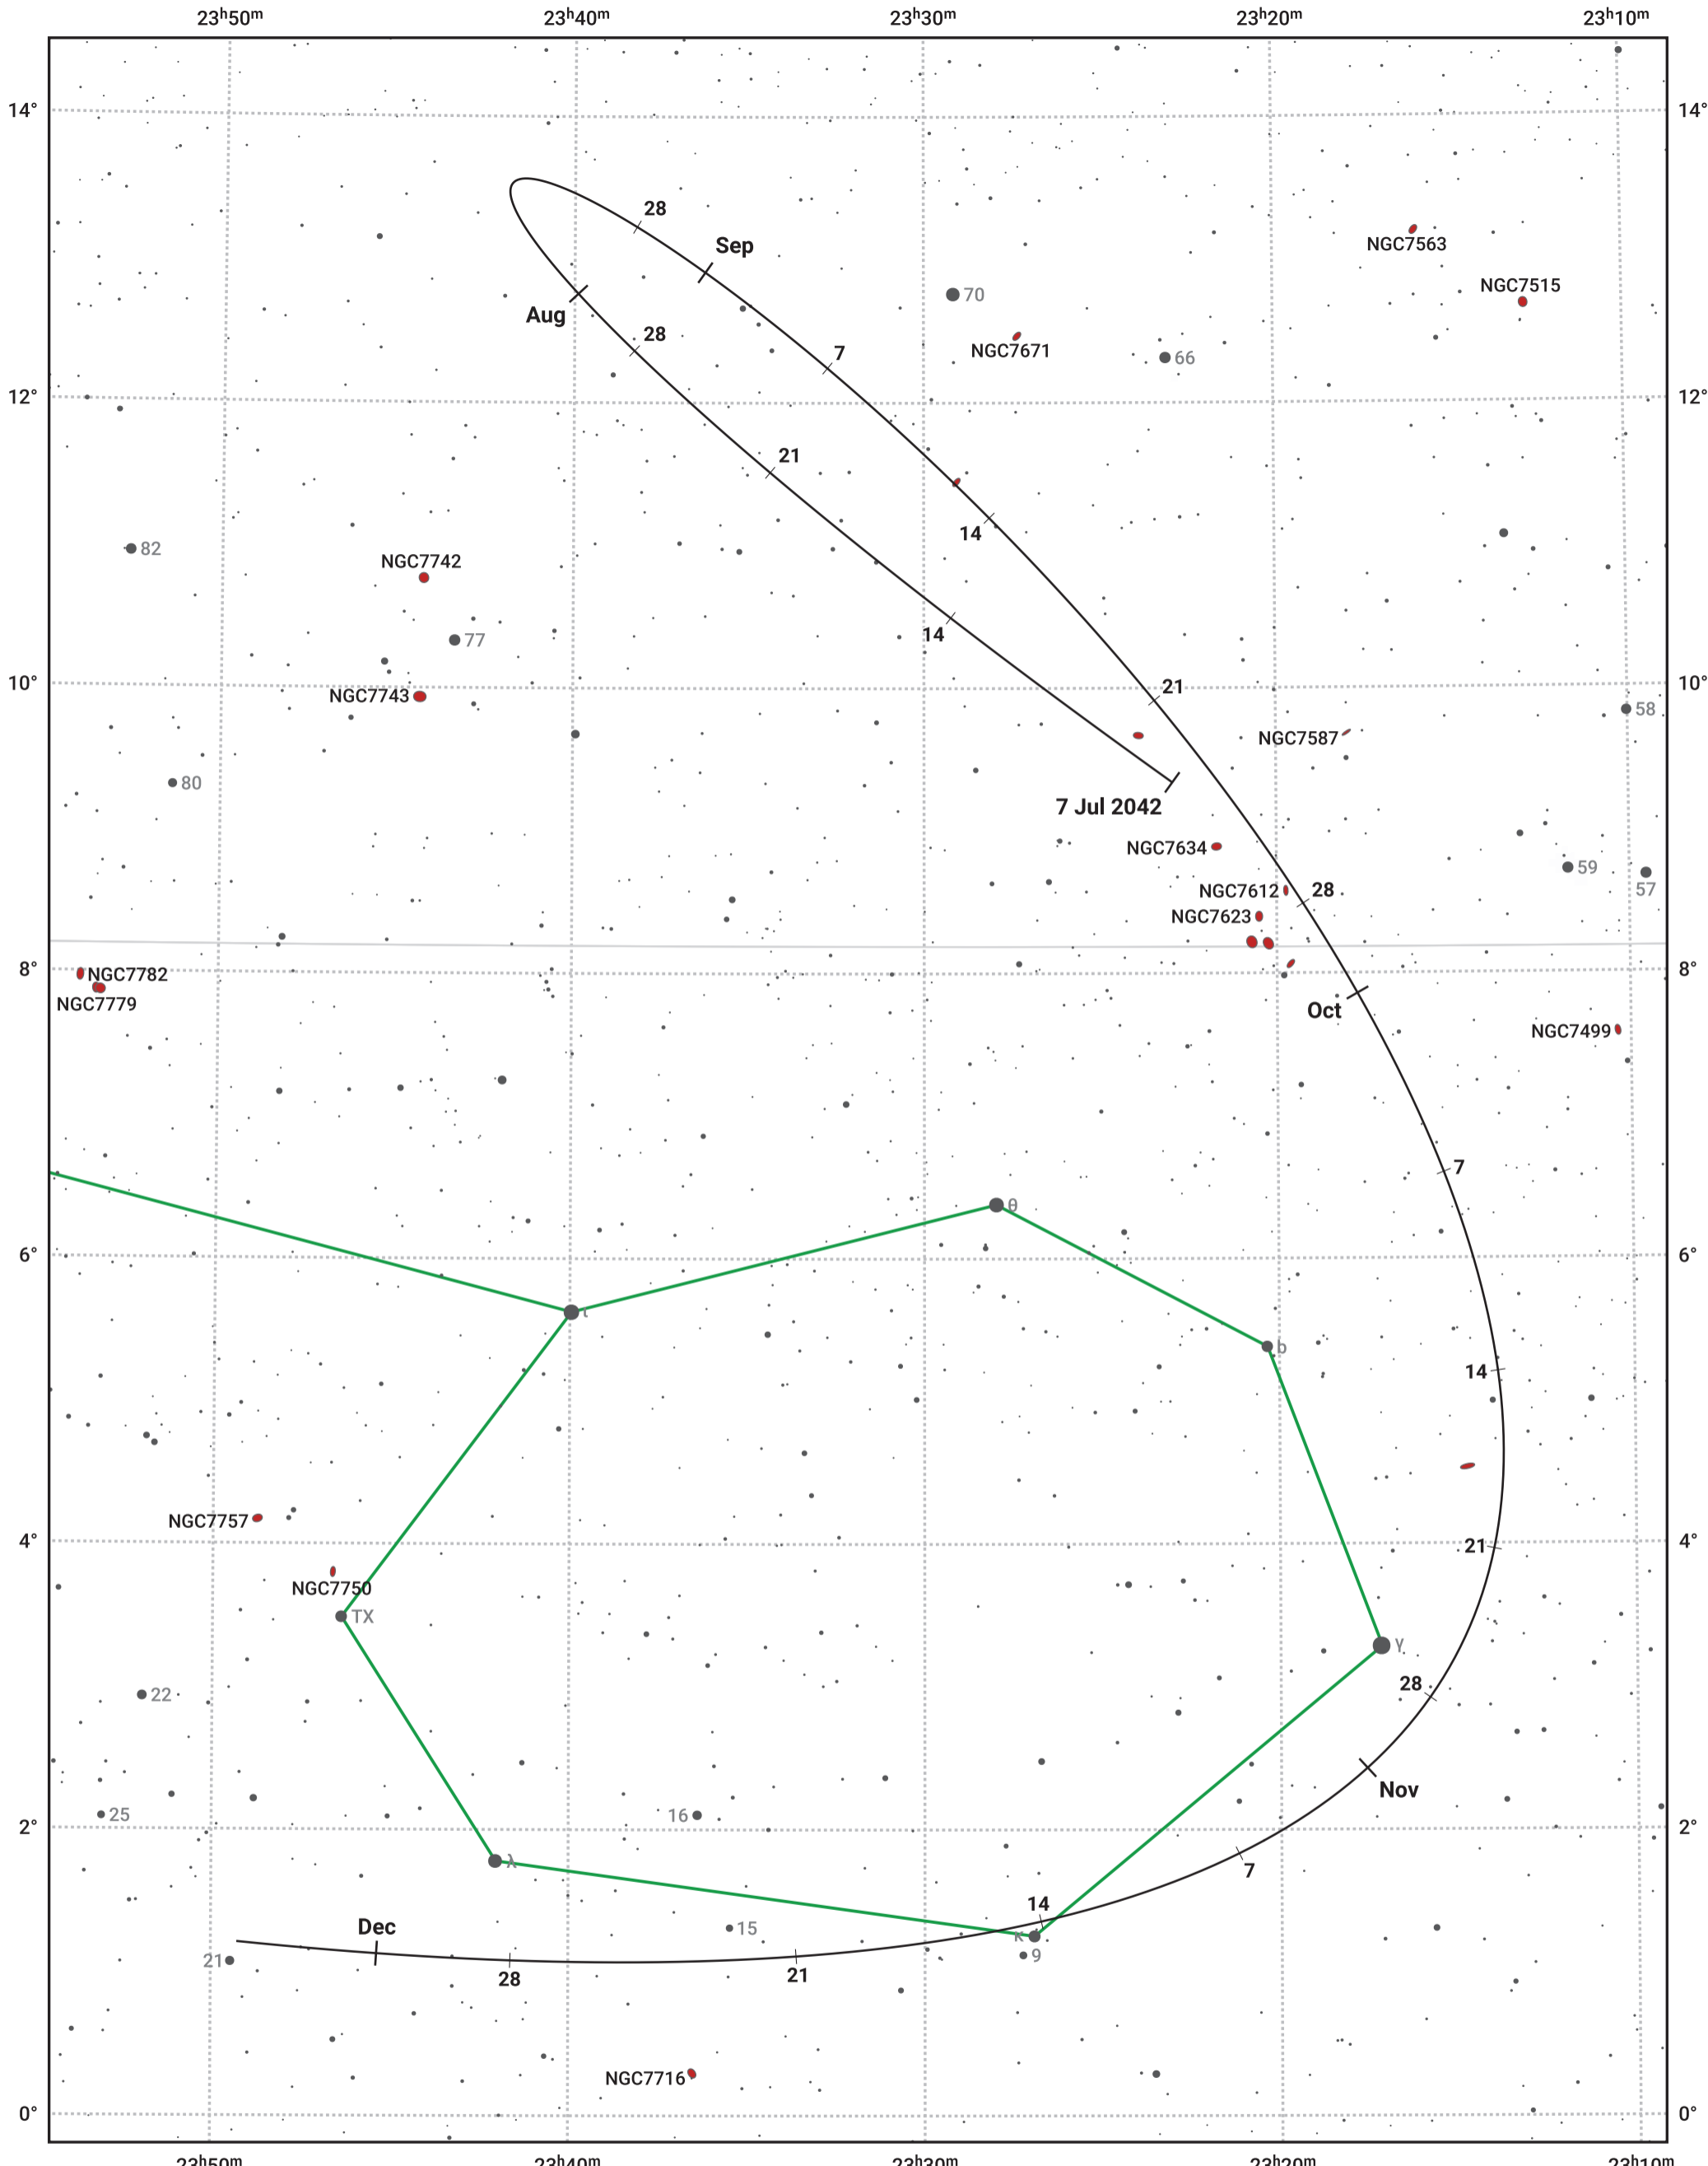

The path of Asteroid 80 Sappho around opposition on 20 Sep 2042

© Dominic Ford 2011–2024. Date markers placed at midnight UTC. Downloaded from <https://in-the-sky.org>

Magnitude scale: 11.0 10.0 9.0 8.0 7.0 6.0 5.0 4.0 3.0

— Ecliptic Plane

- Galaxy
- Bright nebula
- Open cluster
- ⊕ Globular cluster

Date	Mag	Phase
2042 Aug 1	10.7	95%
2042 Aug 17	10.3	97%
2042 Sep 1	9.9	99%
2042 Oct 1	9.7	99%
2042 Nov 1	10.5	96%
2042 Dec 1	11.3	93%