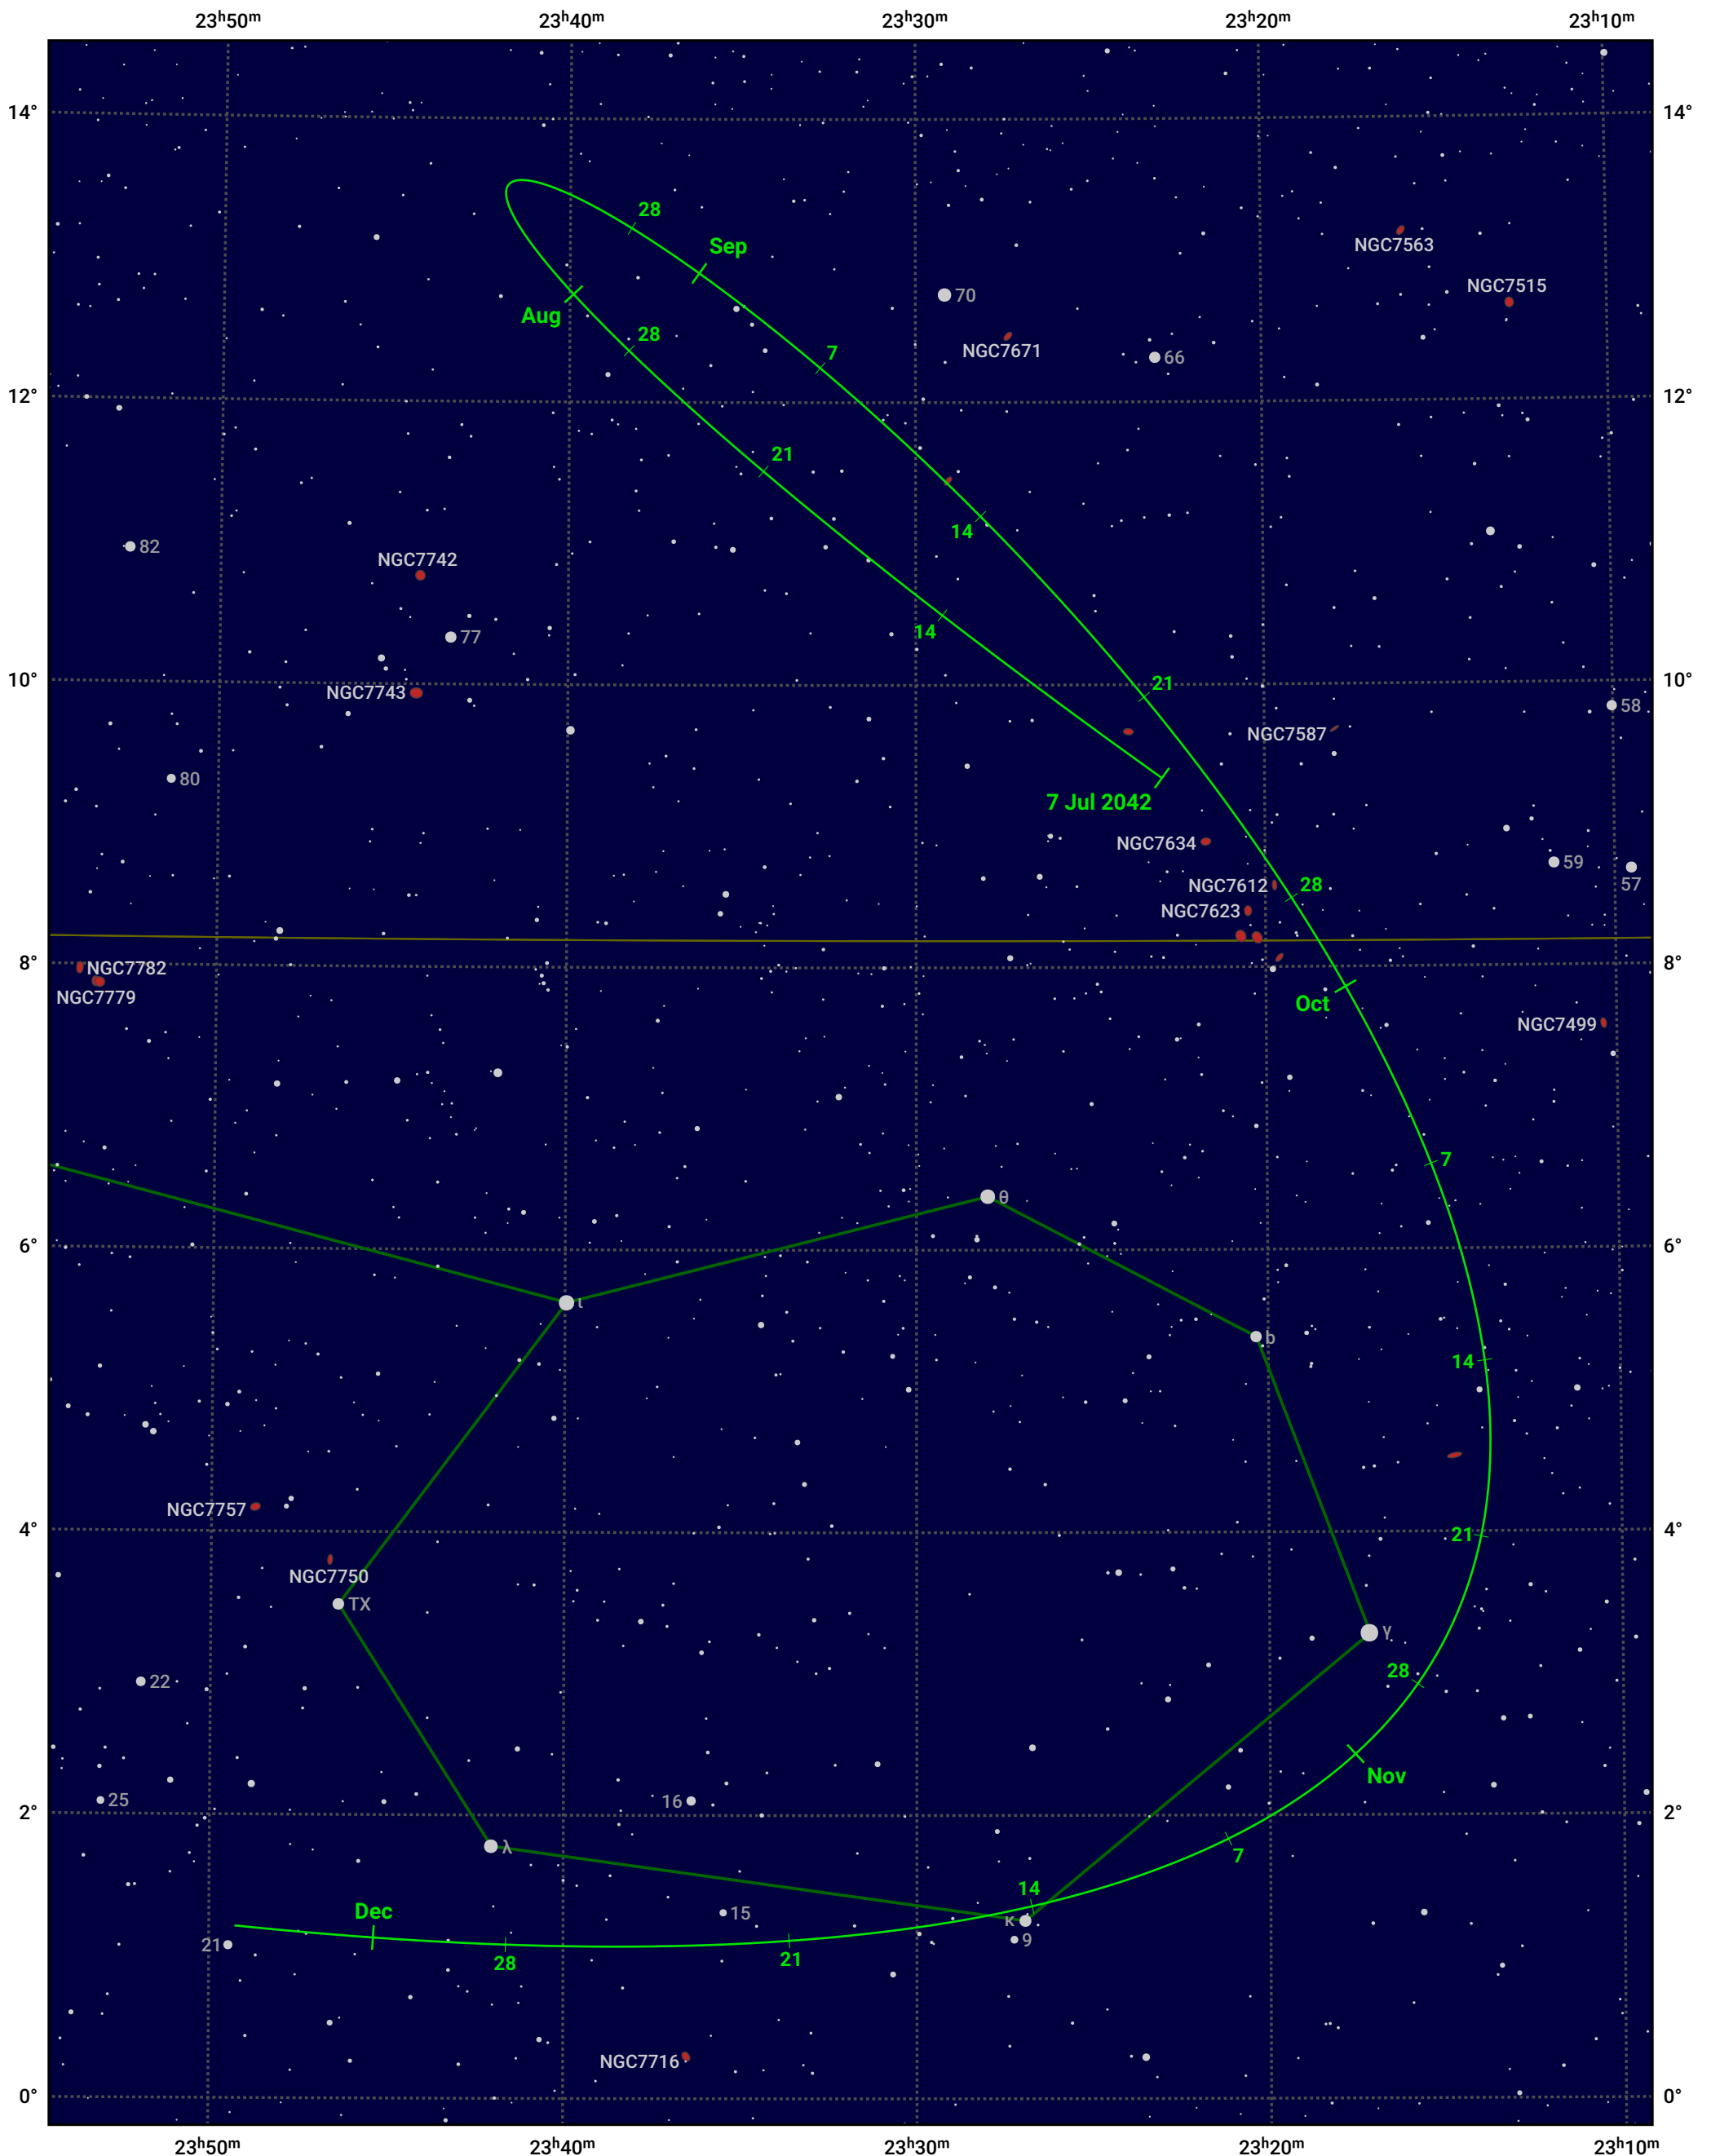

The path of Asteroid 80 Sappho around opposition on 20 Sep 2042

© Dominic Ford 2011–2024. Date markers placed at midnight UTC. Downloaded from <https://in-the-sky.org>

Magnitude scale: 11.0 10.0 9.0 8.0 7.0 6.0 5.0 4.0 3.0

— Ecliptic Plane

Galaxy Bright nebula Open cluster Globular cluster

Date	Mag	Phase
2042 Aug 1	10.7	95%
2042 Aug 17	10.3	97%
2042 Sep 1	9.9	99%
2042 Oct 1	9.7	99%
2042 Nov 1	10.5	96%
2042 Dec 1	11.3	93%