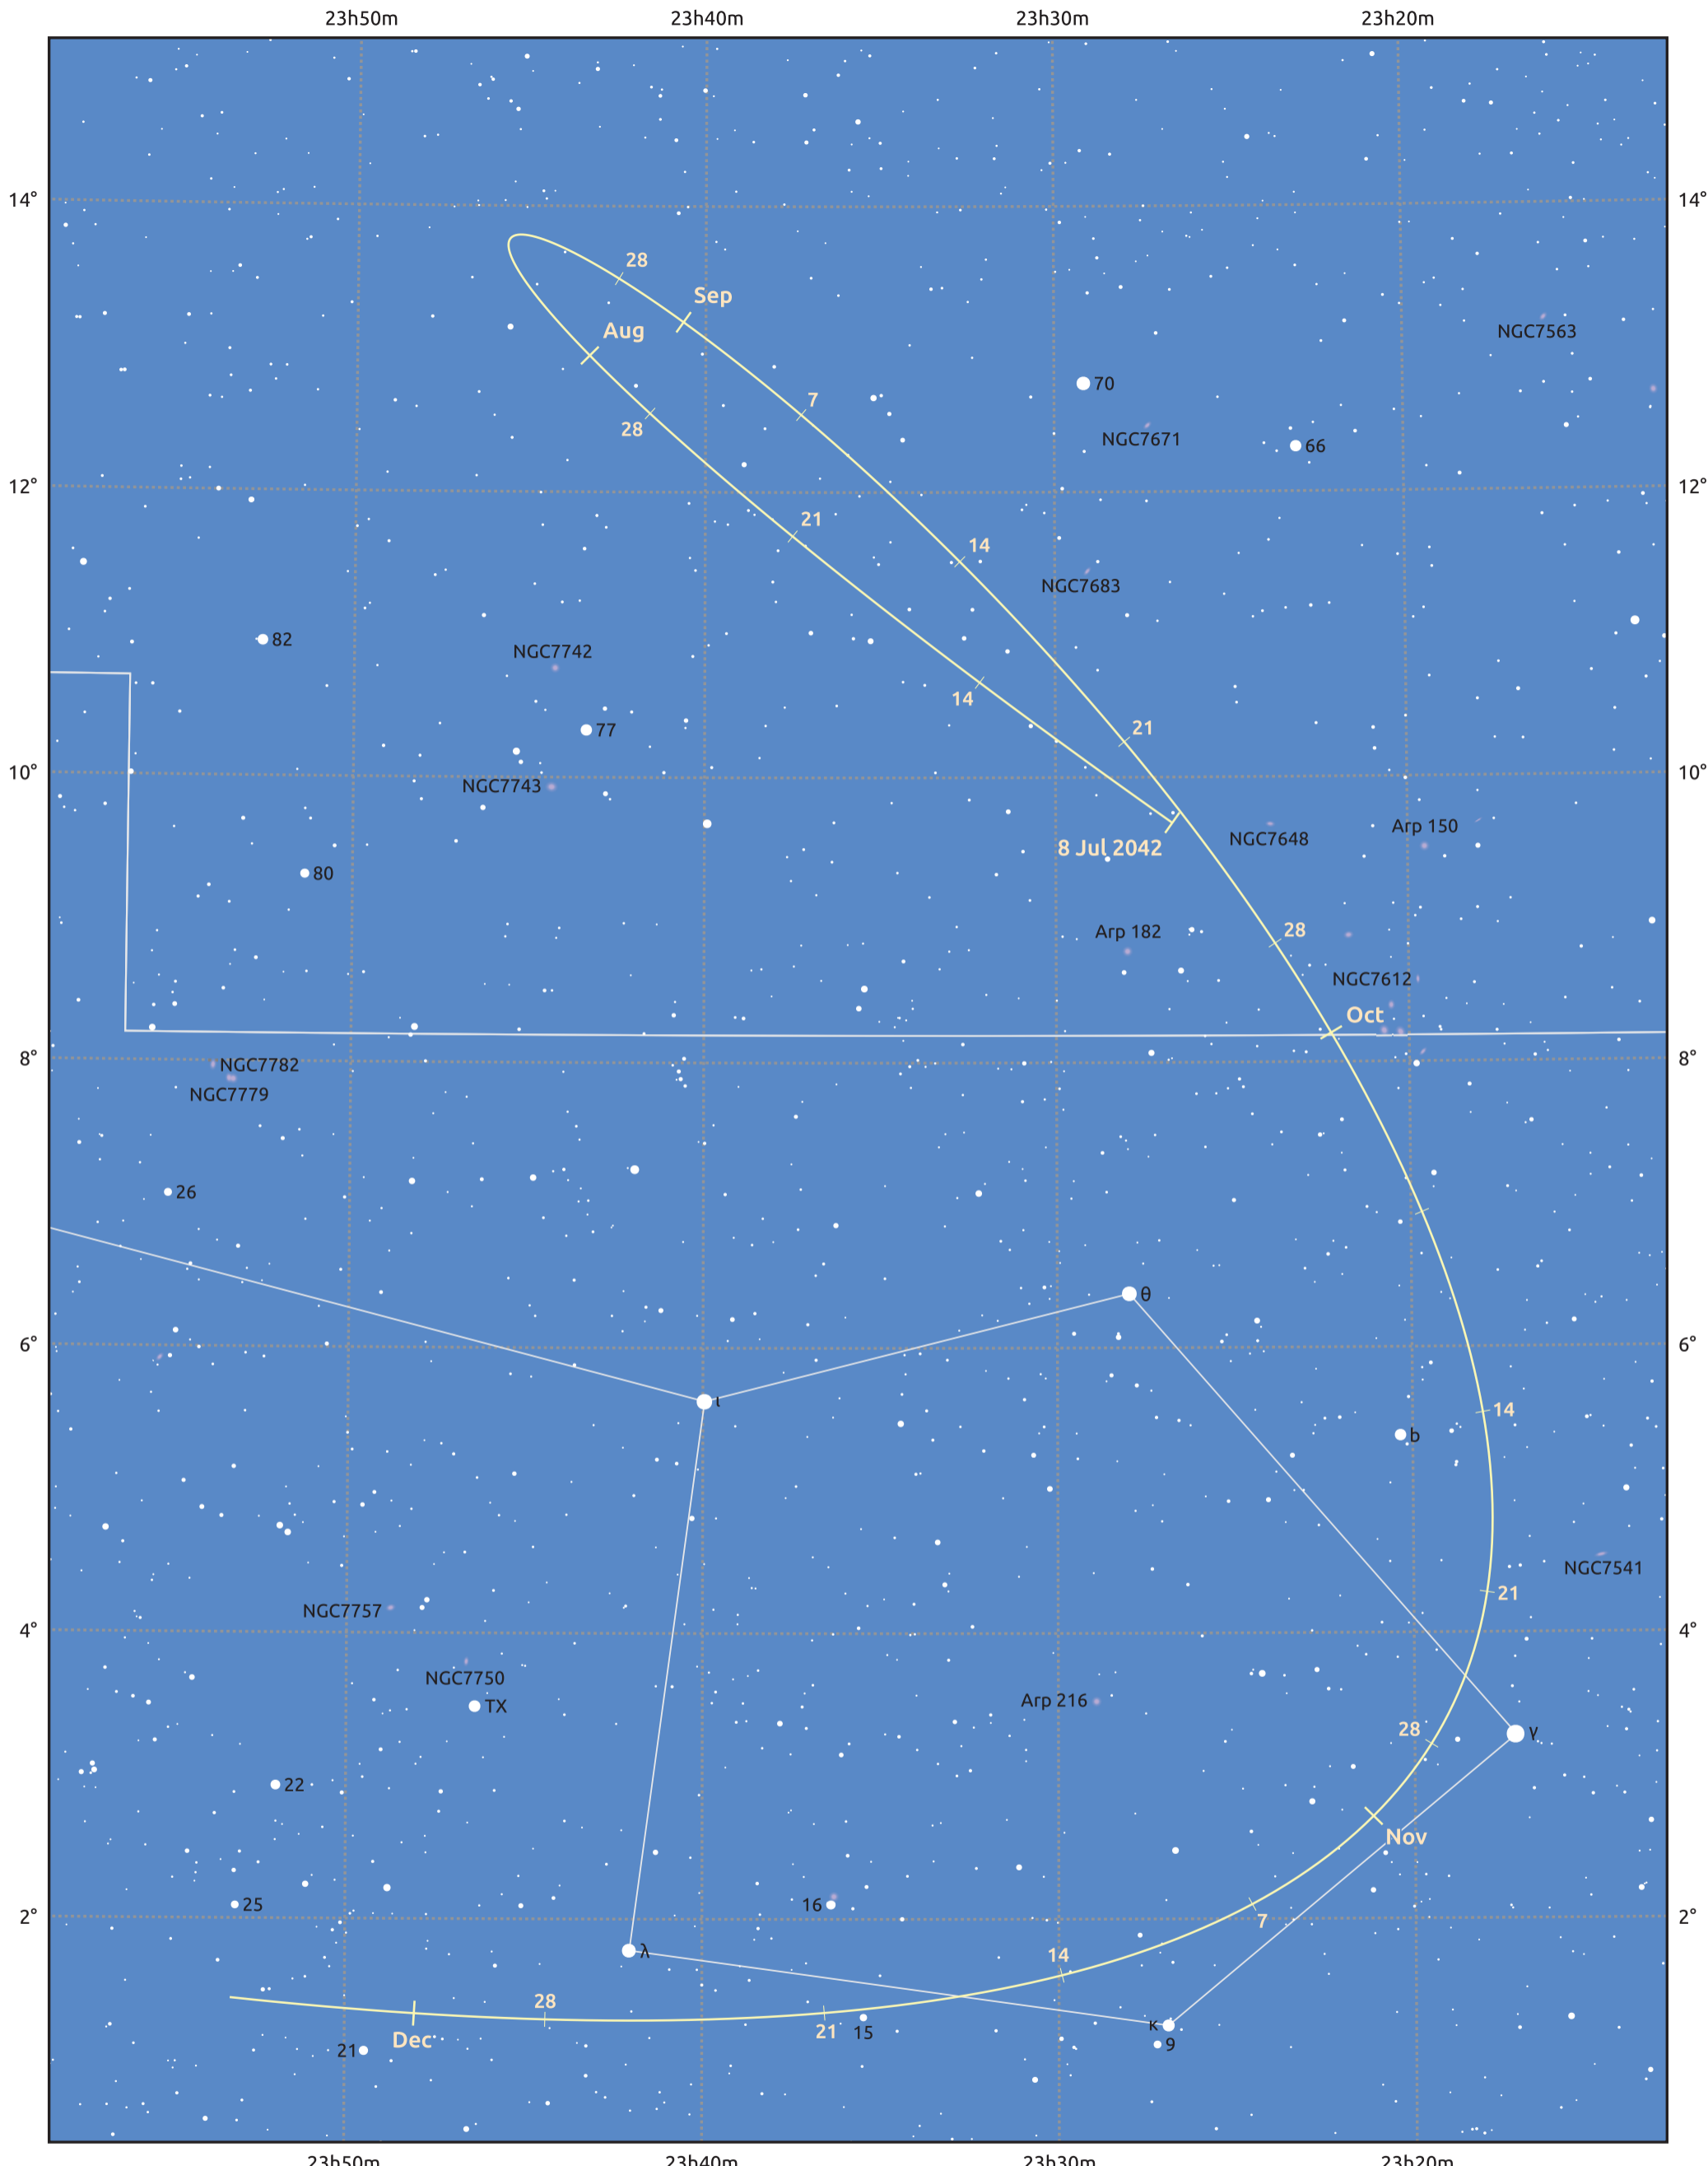

# The path of Asteroid 80 Sappho around opposition on 21 Sep 2042

© Dominic Ford 2011–2025. Date markers placed at midnight UTC. Downloaded from <https://in-the-sky.org>

Magnitude scale: 11.0 10.0 9.0 8.0 7.0 6.0 5.0 4.0 3.0

Ecliptic Plane

Galaxy Bright nebula Open cluster Globular cluster Planetary nebula

Date	Mag	Phase
2042 Aug 1	10.7	95%
2042 Aug 18	10.3	97%
2042 Sep 1	9.9	99%
2042 Oct 1	9.7	99%
2042 Nov 1	10.5	96%
2042 Dec 1	11.3	93%