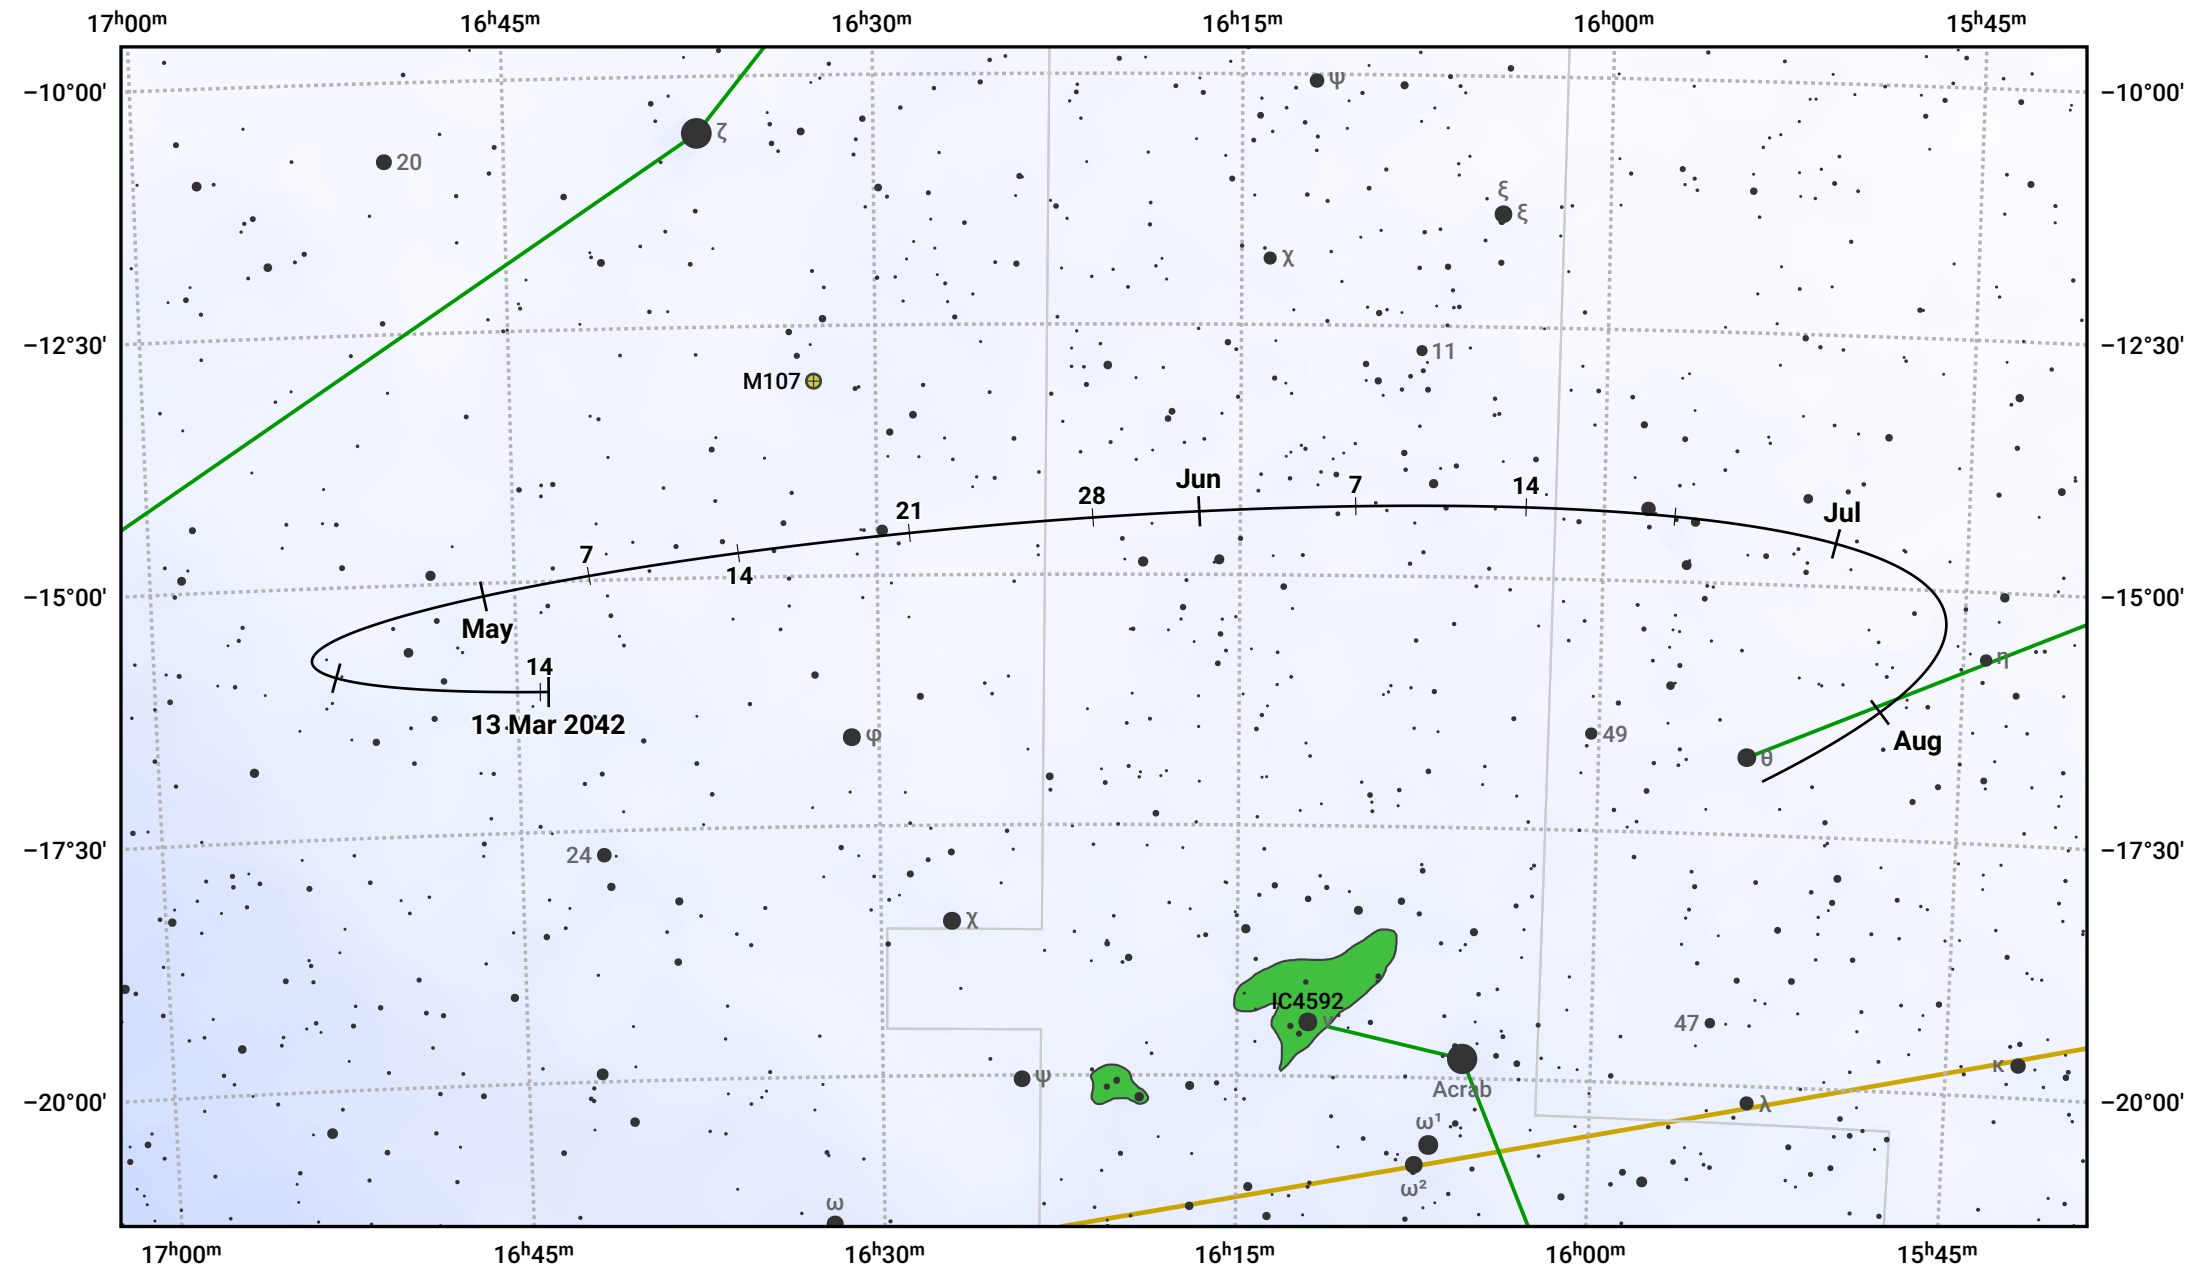

The path of Asteroid 8 Flora around opposition on 27 May 2042

© Dominic Ford 2011–2024. Date markers placed at midnight UTC. Downloaded from <https://in-the-sky.org>

Magnitude scale: 10.0 9.0 8.0 7.0 6.0 5.0 4.0 3.0 2.0

— Ecliptic Plane

- Galaxy
- Bright nebula
- Open cluster
- ⊕ Globular cluster

Date	Mag	Phase
2042 Apr 1	11.1	97%
2042 May 1	10.4	99%
2042 Jun 1	9.8	100%
2042 Jul 1	10.4	98%
2042 Aug 1	11.0	96%