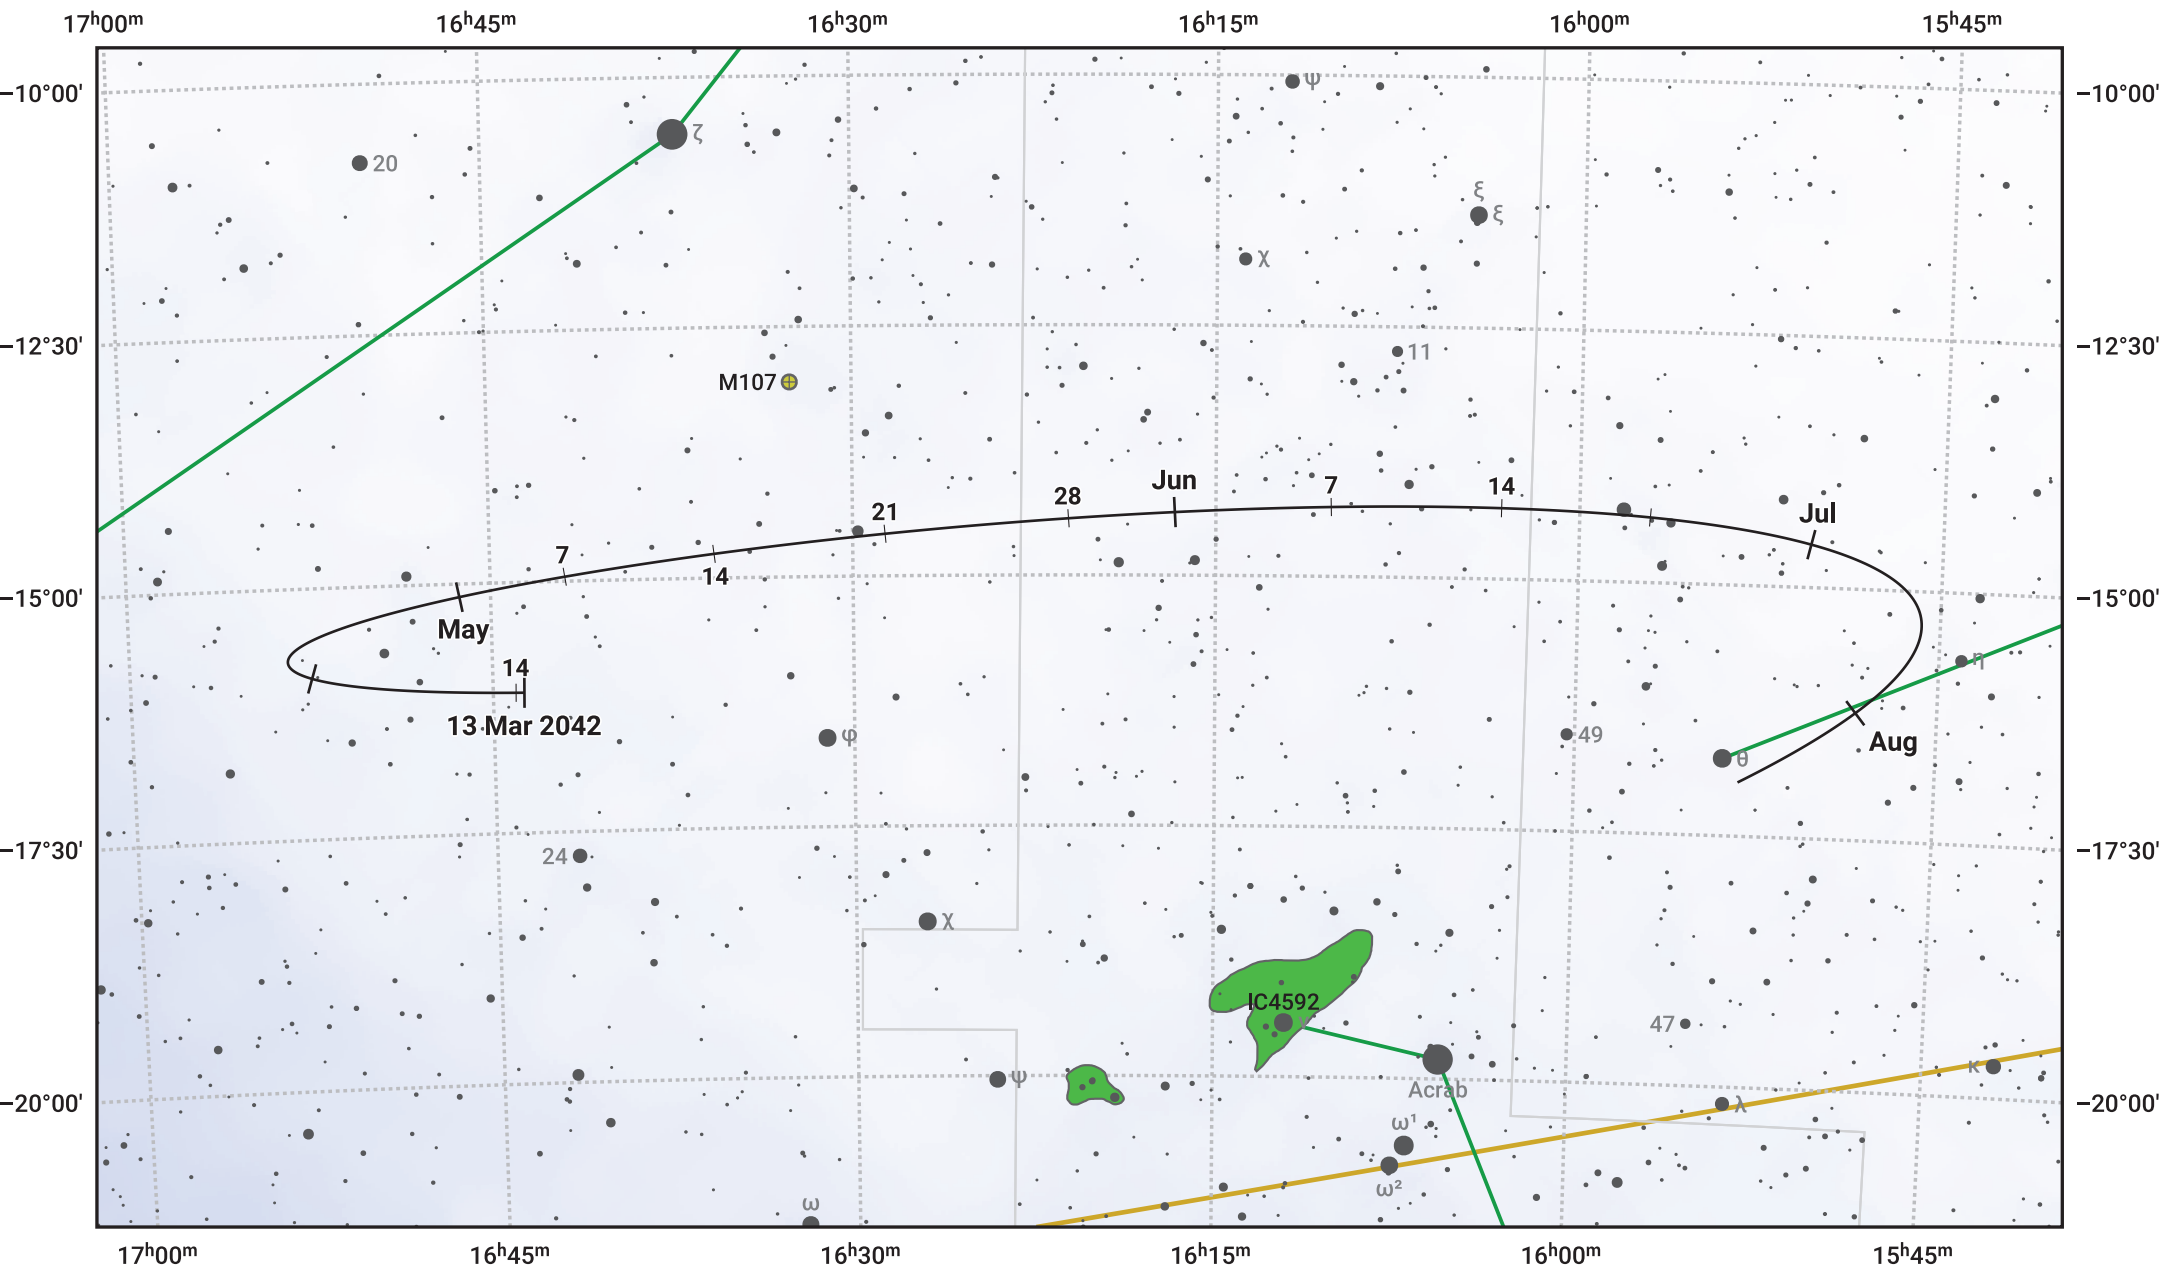

# The path of Asteroid 8 Flora around opposition on 27 May 2042

© Dominic Ford 2011–2024. Date markers placed at midnight UTC. Downloaded from <https://in-the-sky.org>

Magnitude scale: 10.0 9.0 8.0 7.0 6.0 5.0 4.0 3.0 2.0

— Ecliptic Plane

Galaxy    Bright nebula    Open cluster    Globular cluster

Date	Mag	Phase
2042 Apr 1	11.1	97%
2042 May 1	10.4	99%
2042 Jun 1	9.8	100%
2042 Jul 1	10.4	98%
2042 Aug 1	11.0	96%