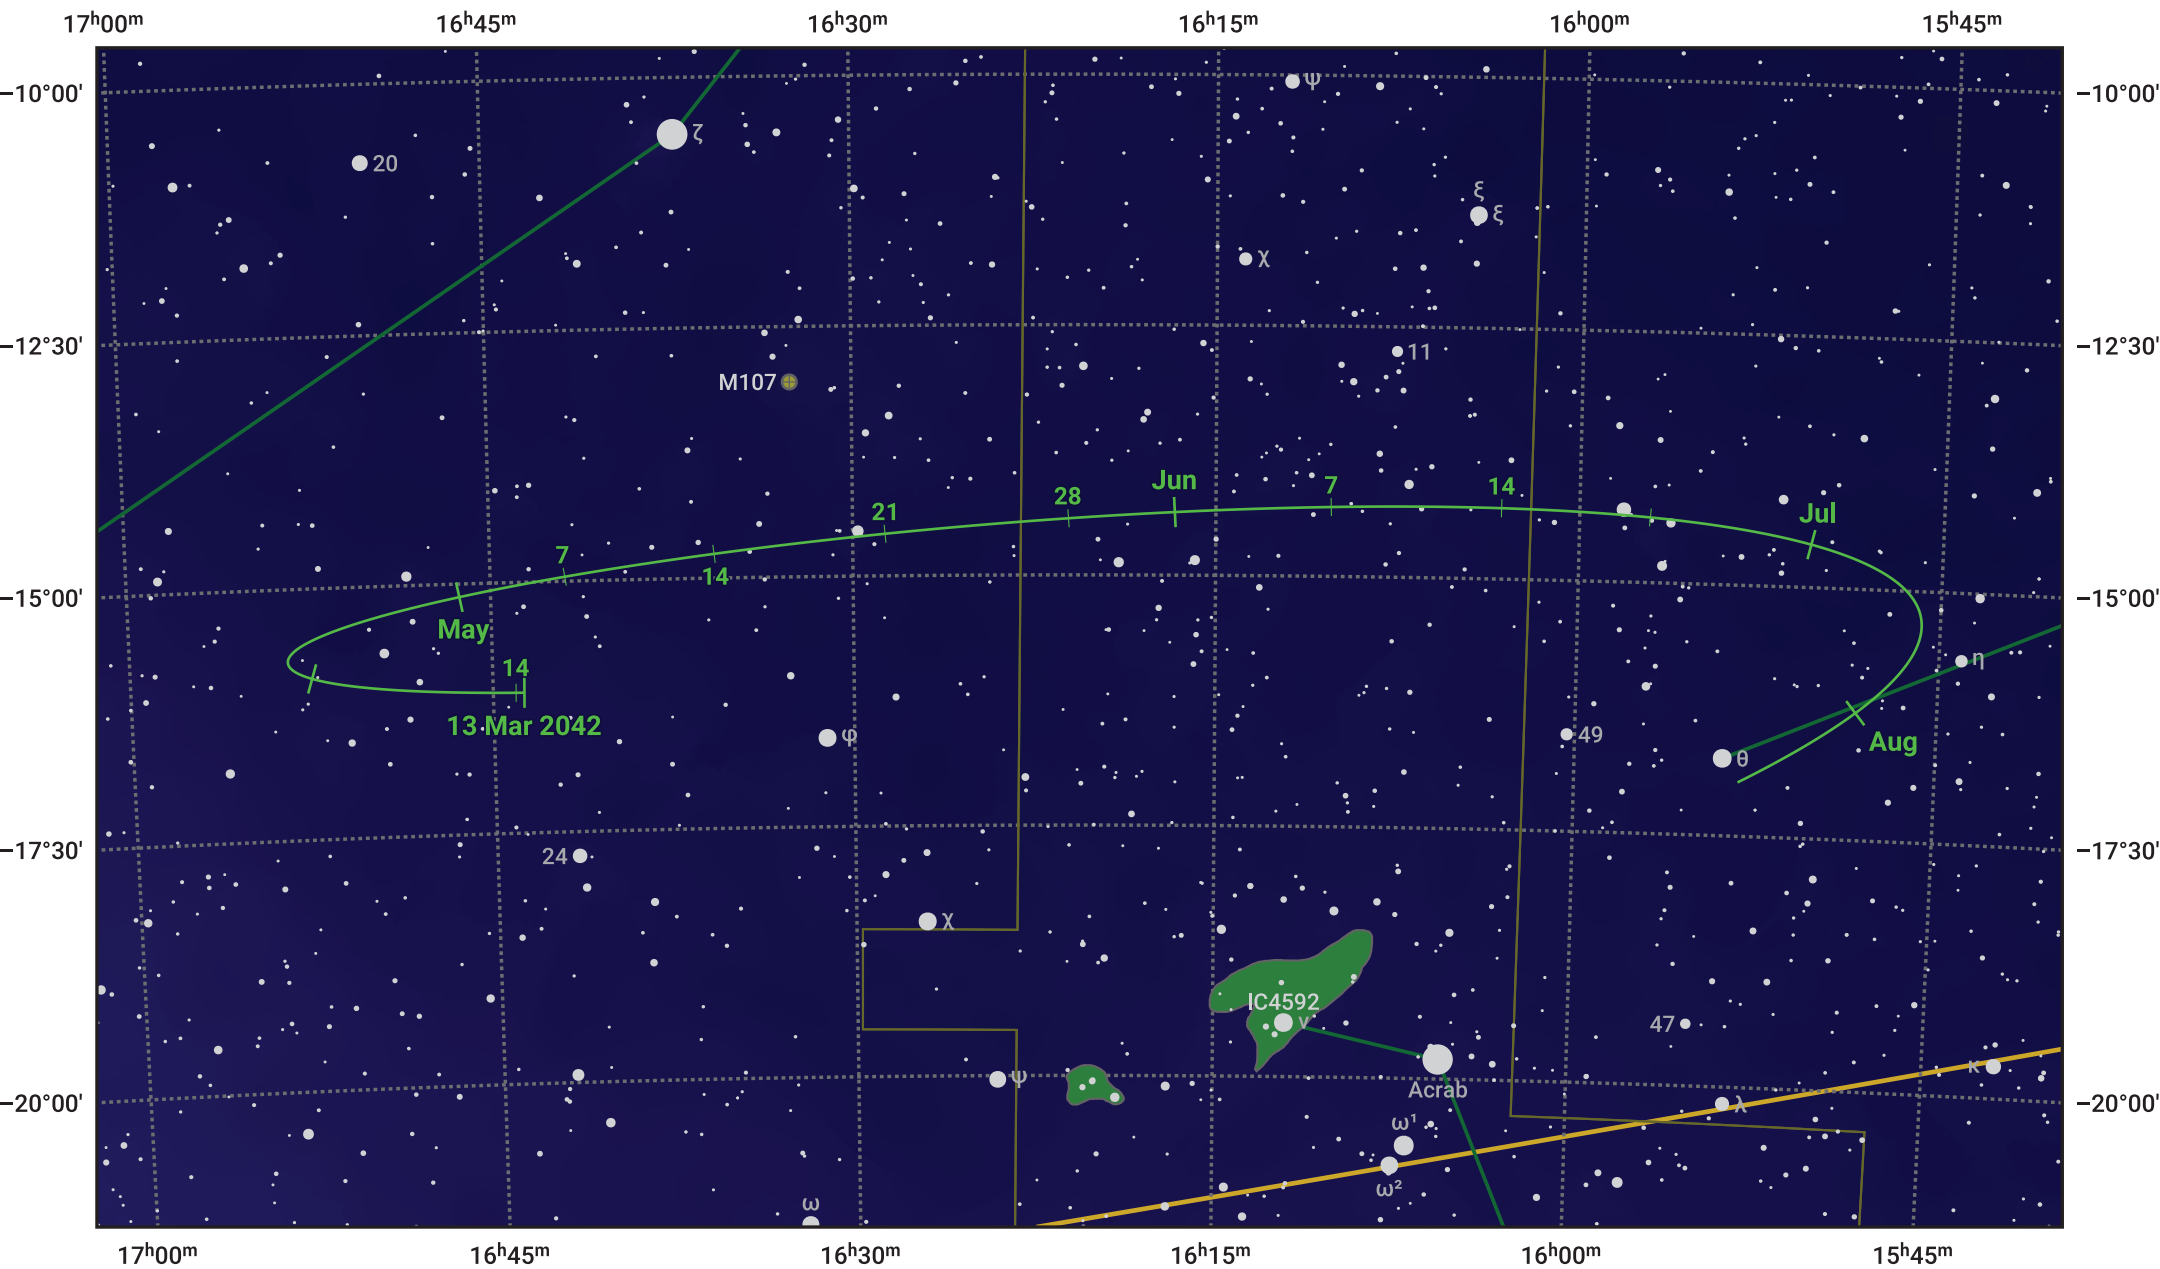

# The path of Asteroid 8 Flora around opposition on 27 May 2042

© Dominic Ford 2011–2024. Date markers placed at midnight UTC. Downloaded from <https://in-the-sky.org>

Magnitude scale: 10.0 9.0 8.0 7.0 6.0 5.0 4.0 3.0 2.0

— Ecliptic Plane

- Galaxy
- Bright nebula
- Open cluster
- Globular cluster

Date	Mag	Phase
2042 Apr 1	11.1	97%
2042 May 1	10.4	99%
2042 Jun 1	9.8	100%
2042 Jul 1	10.4	98%
2042 Aug 1	11.0	96%