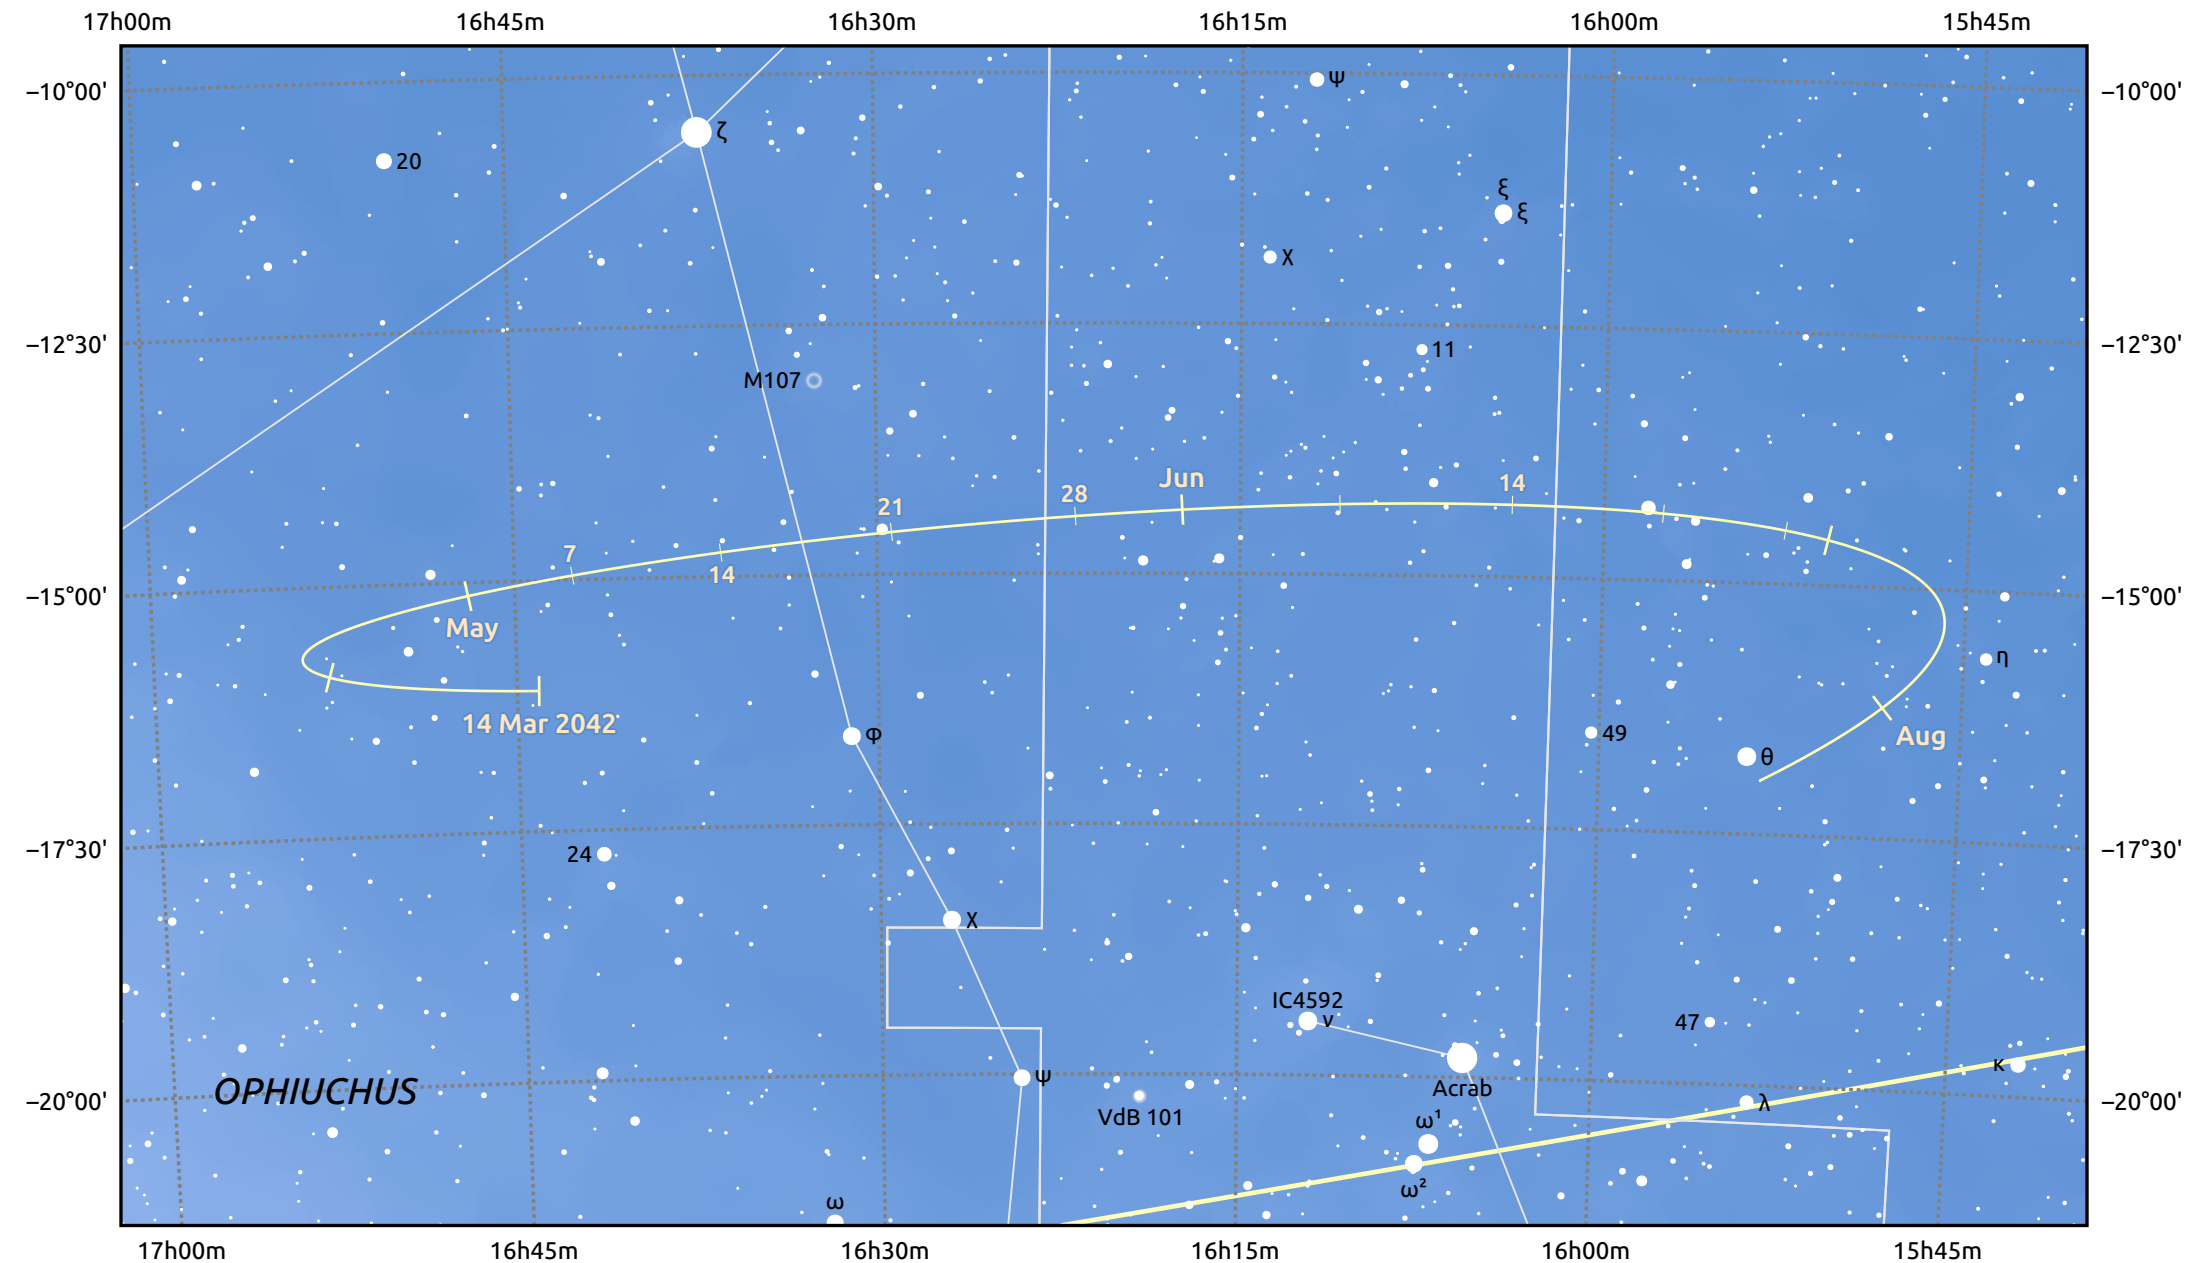

The path of Asteroid 8 Flora around opposition on 28 May 2042

© Dominic Ford 2011–2025. Date markers placed at midnight UTC. Downloaded from <https://in-the-sky.org>

Magnitude scale: · 10.0 · 9.0 · 8.0 · 7.0 · 6.0 · 5.0 · 4.0 · 3.0 · 2.0

— Ecliptic Plane

Galaxy Bright nebula Open cluster Globular cluster Planetary nebula

Date	Mag	Phase
2042 Apr 1	11.1	97%
2042 May 1	10.4	99%
2042 May 2	10.4	99%
2042 Jun 1	9.8	100%
2042 Jul 1	10.4	98%
2042 Aug 1	11.0	96%