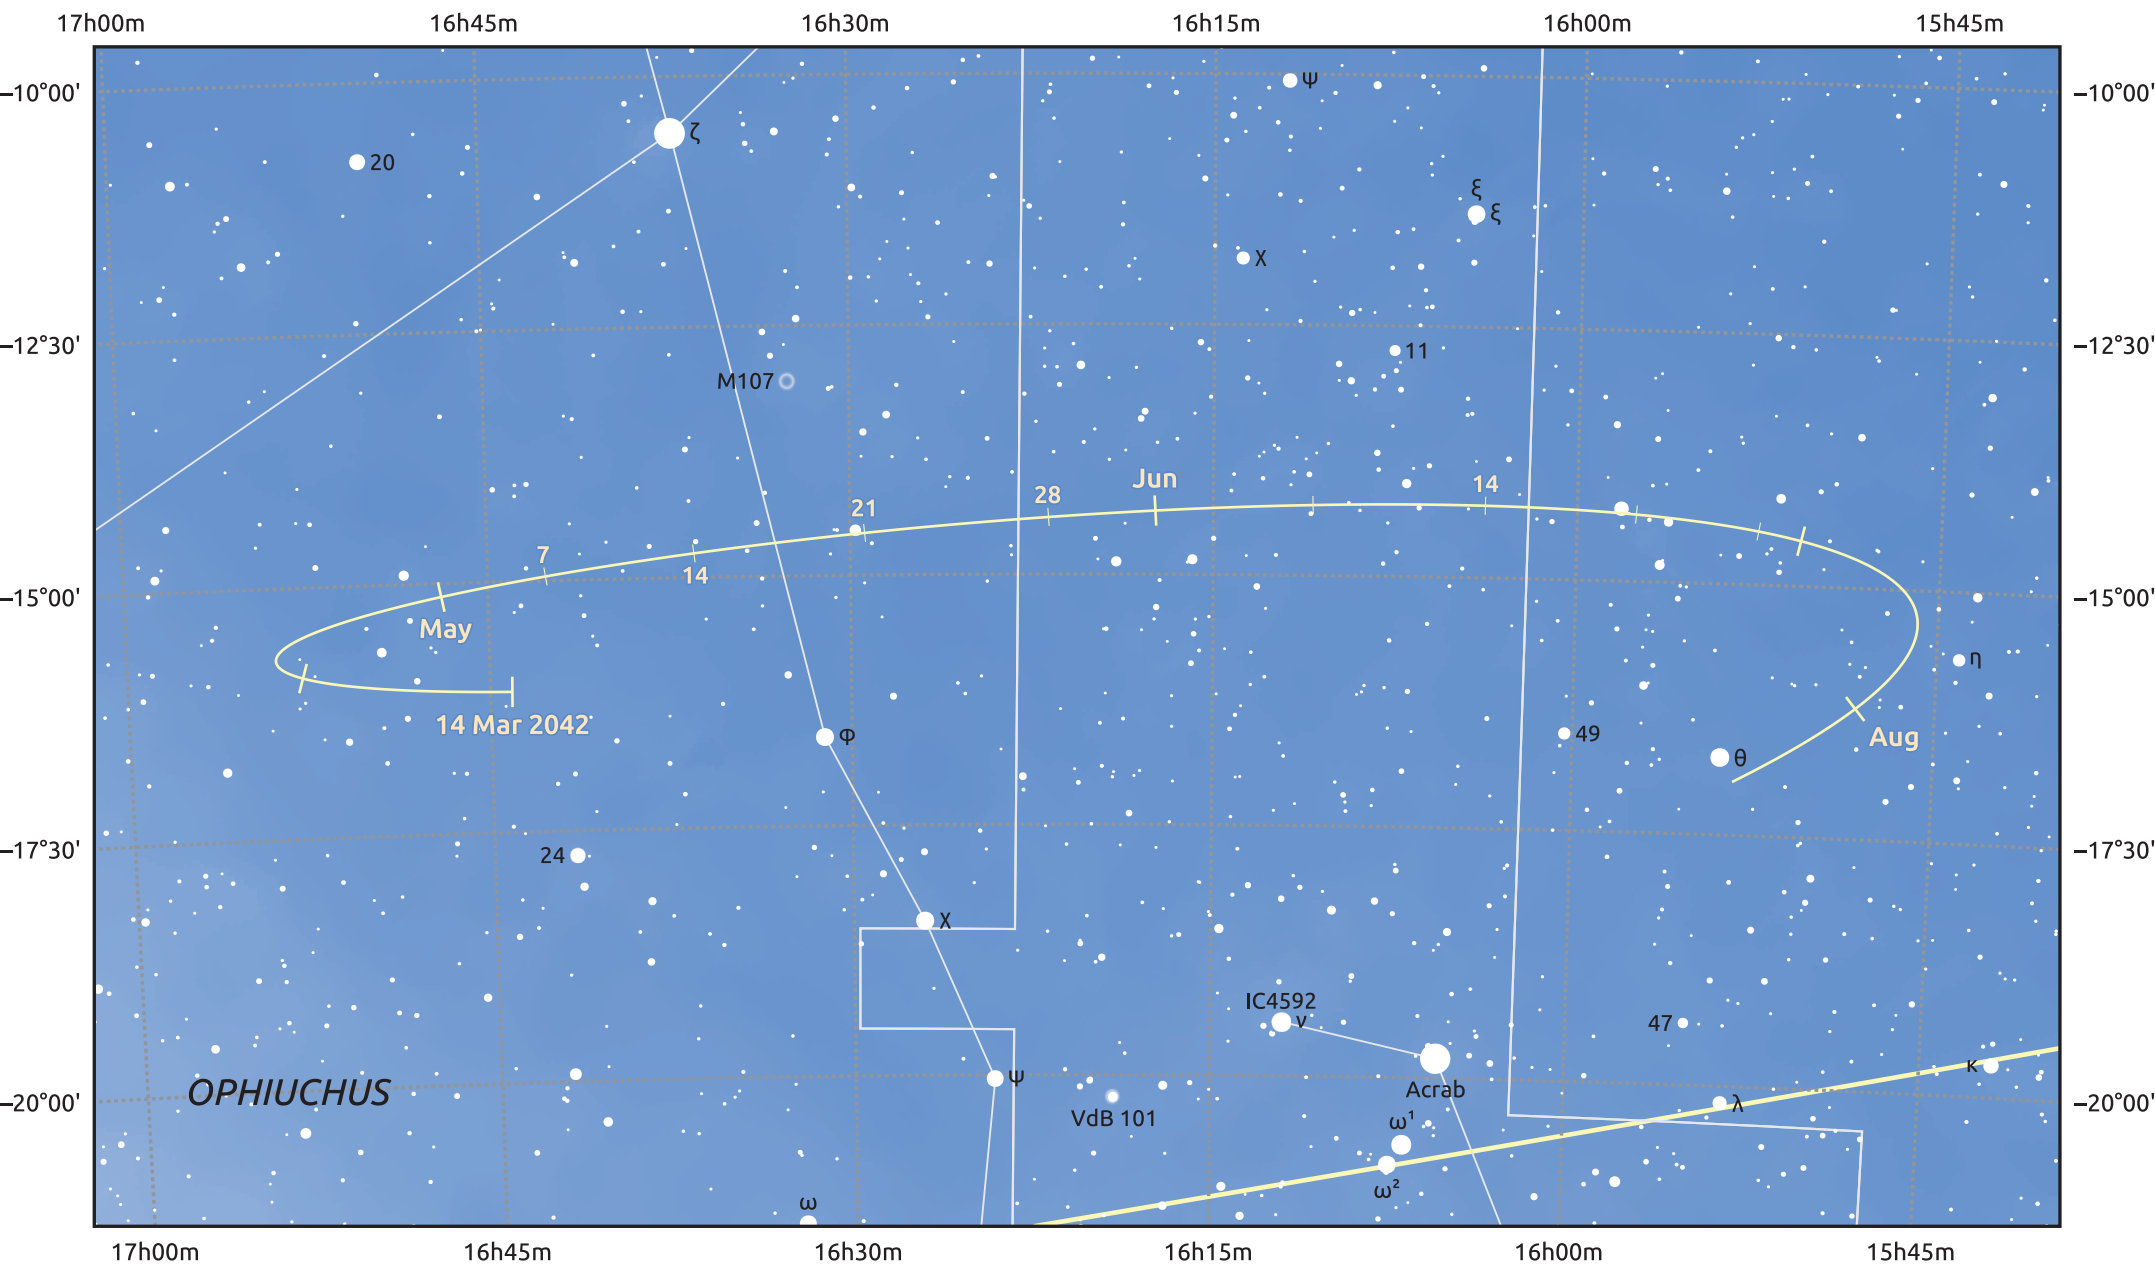

# The path of Asteroid 8 Flora around opposition on 28 May 2042

© Dominic Ford 2011–2025. Date markers placed at midnight UTC. Downloaded from <https://in-the-sky.org>

Magnitude scale: 10.0 9.0 8.0 7.0 6.0 5.0 4.0 3.0 2.0

— Ecliptic Plane

Galaxy Bright nebula Open cluster Globular cluster Planetary nebula

Date	Mag	Phase
2042 Apr 1	11.1	97%
2042 May 1	10.4	99%
2042 May 2	10.4	99%
2042 Jun 1	9.8	100%
2042 Jul 1	10.4	98%
2042 Aug 1	11.0	96%